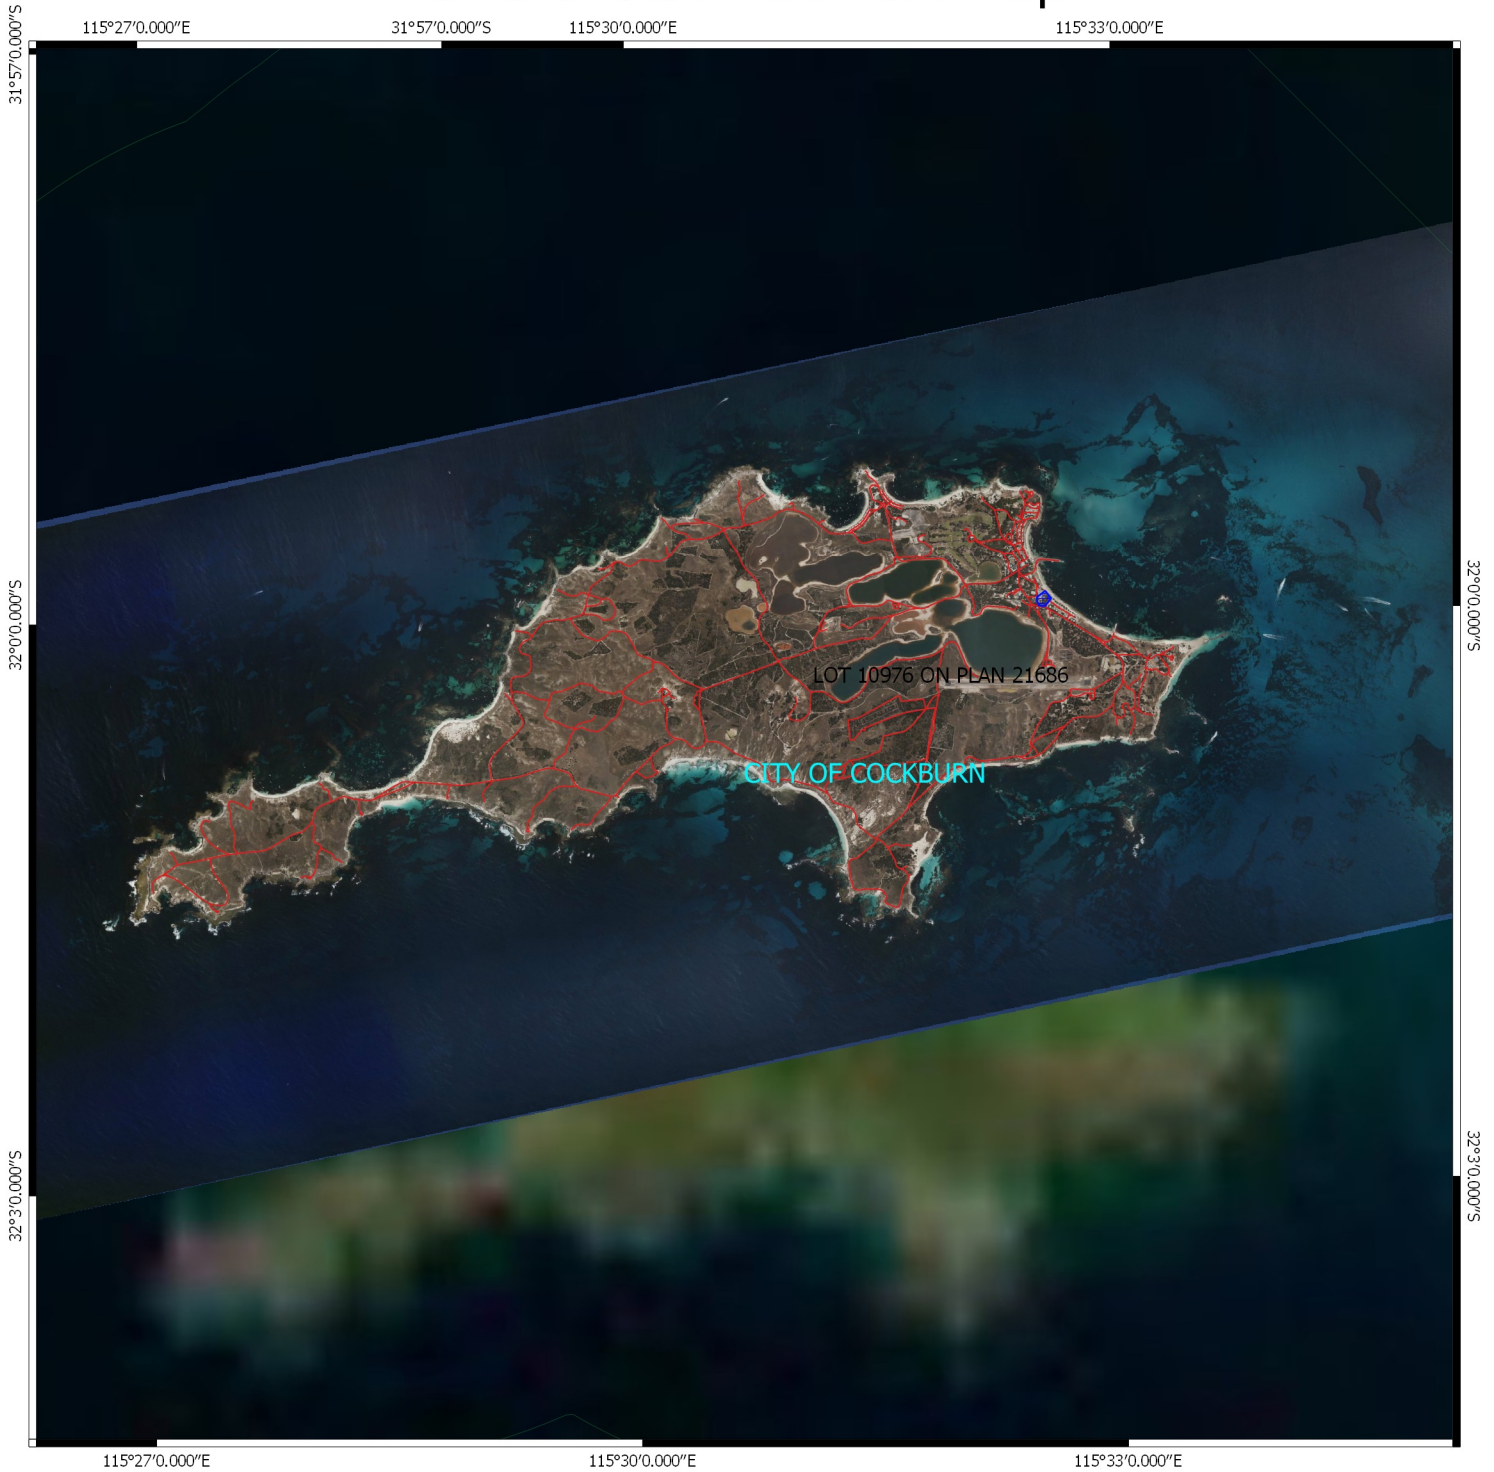

CPS 8135/1 - Context map

Legend

-  CPS areas applied to clear
-  Roads
-  Local Government Authorities
-  Wa Now

..... Date

**GOVERNMENT OF
WESTERN AUSTRALIA**
WA Crown Copyright 2018