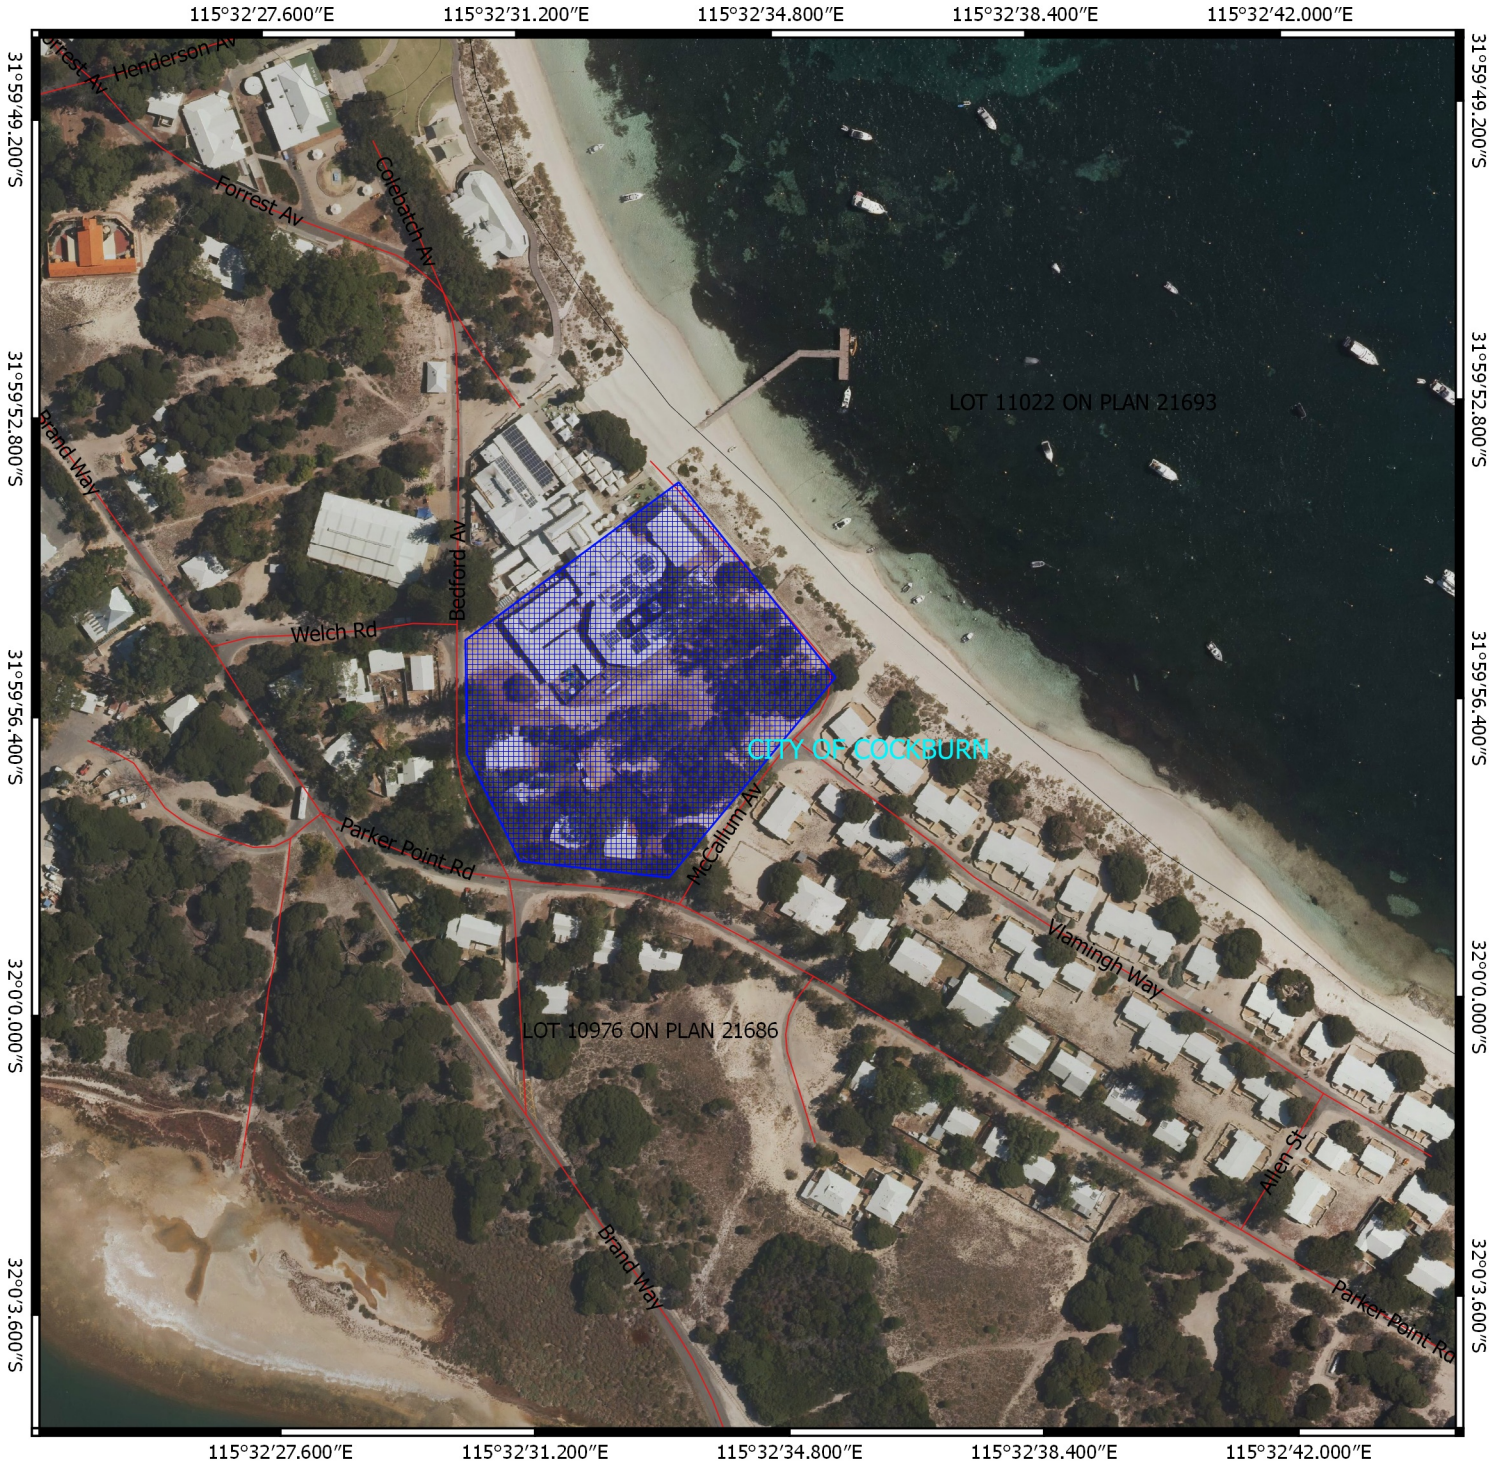

CPS 8135/1 - Map

Legend

-  CPS areas applied to clear
-  Roads
-  Cadastre
-  Local Government Authorities
-  Wa Now

MGA 94
Geocentric Datum of Australia 1994

..... Date

**GOVERNMENT OF
WESTERN AUSTRALIA**
WA Crown Copyright 2018