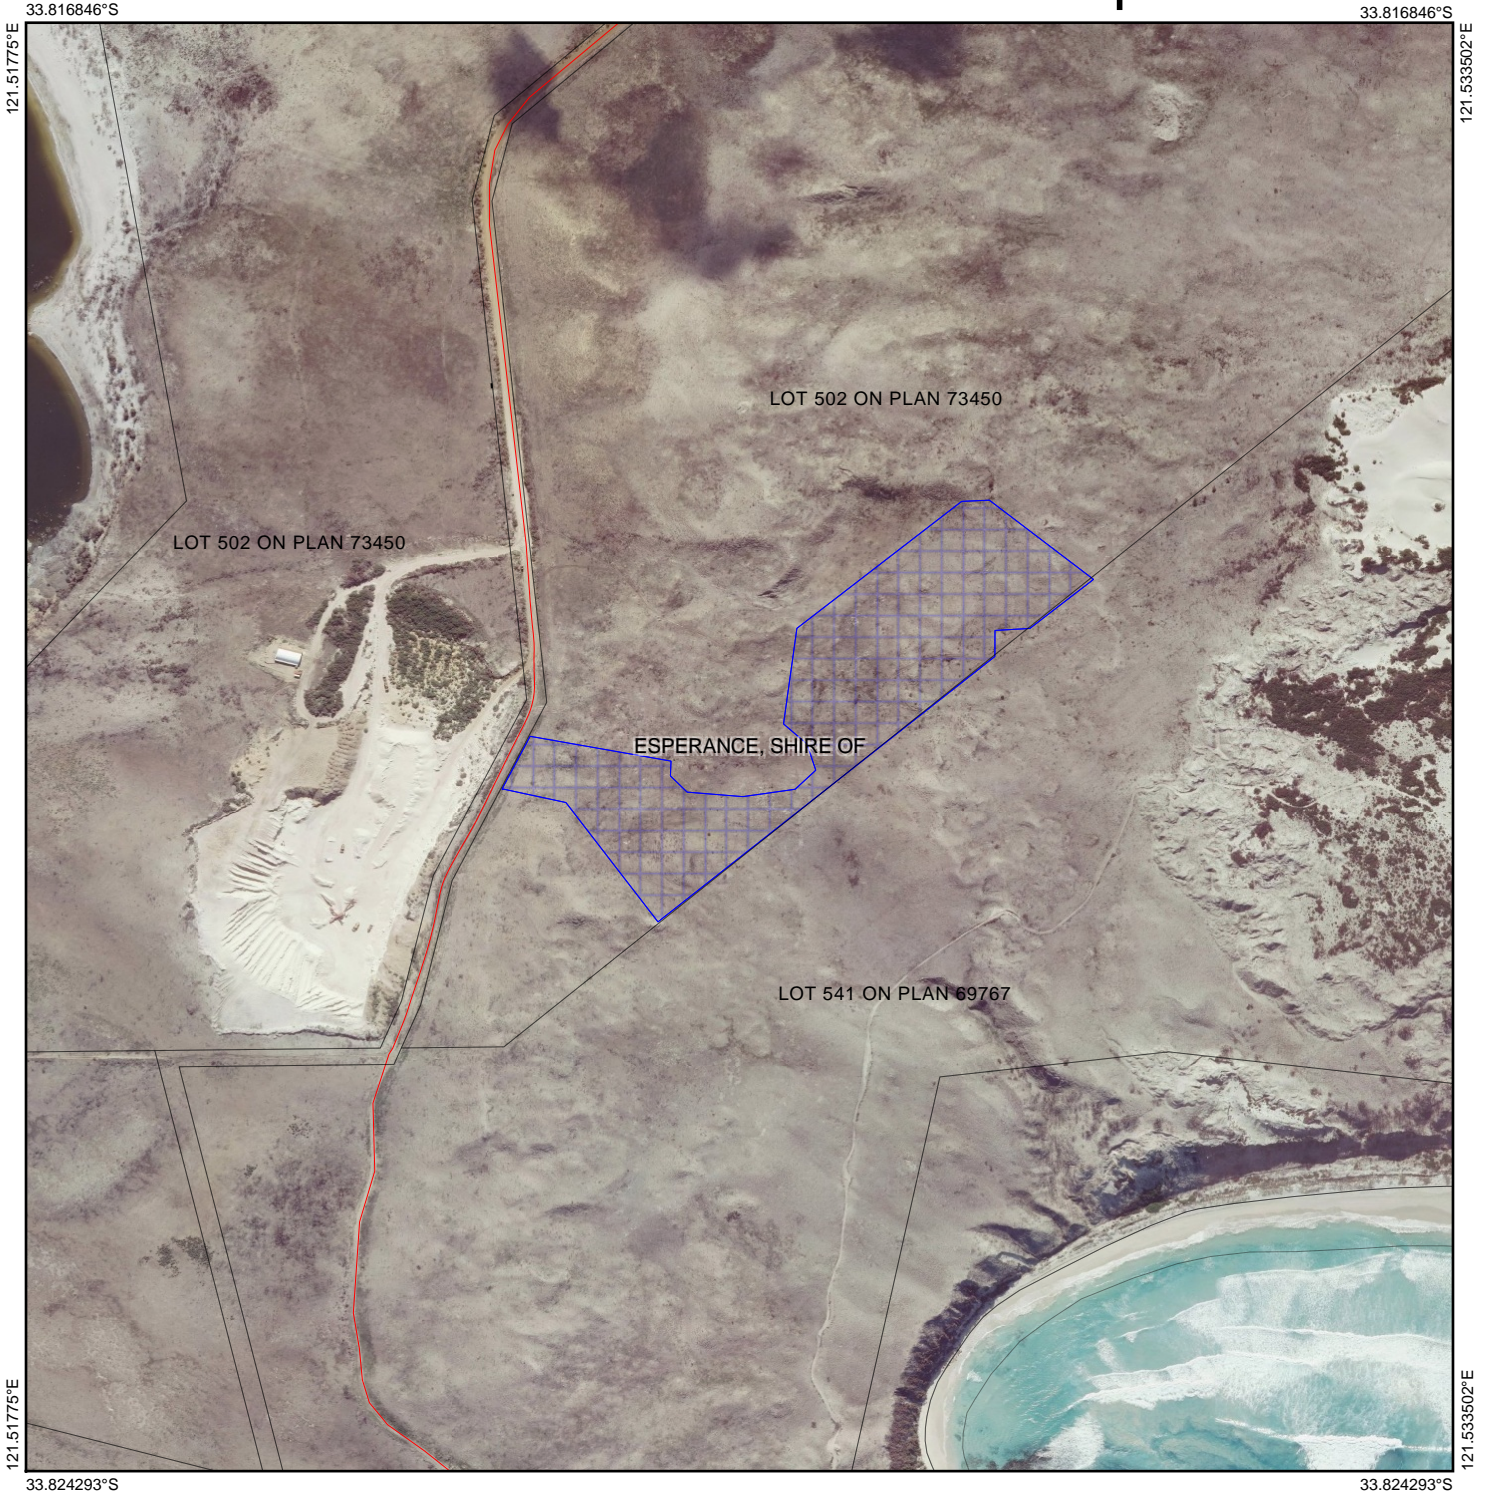

CPS 8137/1 - Amended Map

Legend

-  Imagery
-  Clearing Instruments Proposals
-  Local Government Authority
-  Roads

(Approximate when reproduced at A4)

GDA 94 (Lat/Long)

Geocentric Datum of Australia 1994

..... Date

GOVERNMENT OF
WESTERN AUSTRALIA
WA Crown Copyright 2019