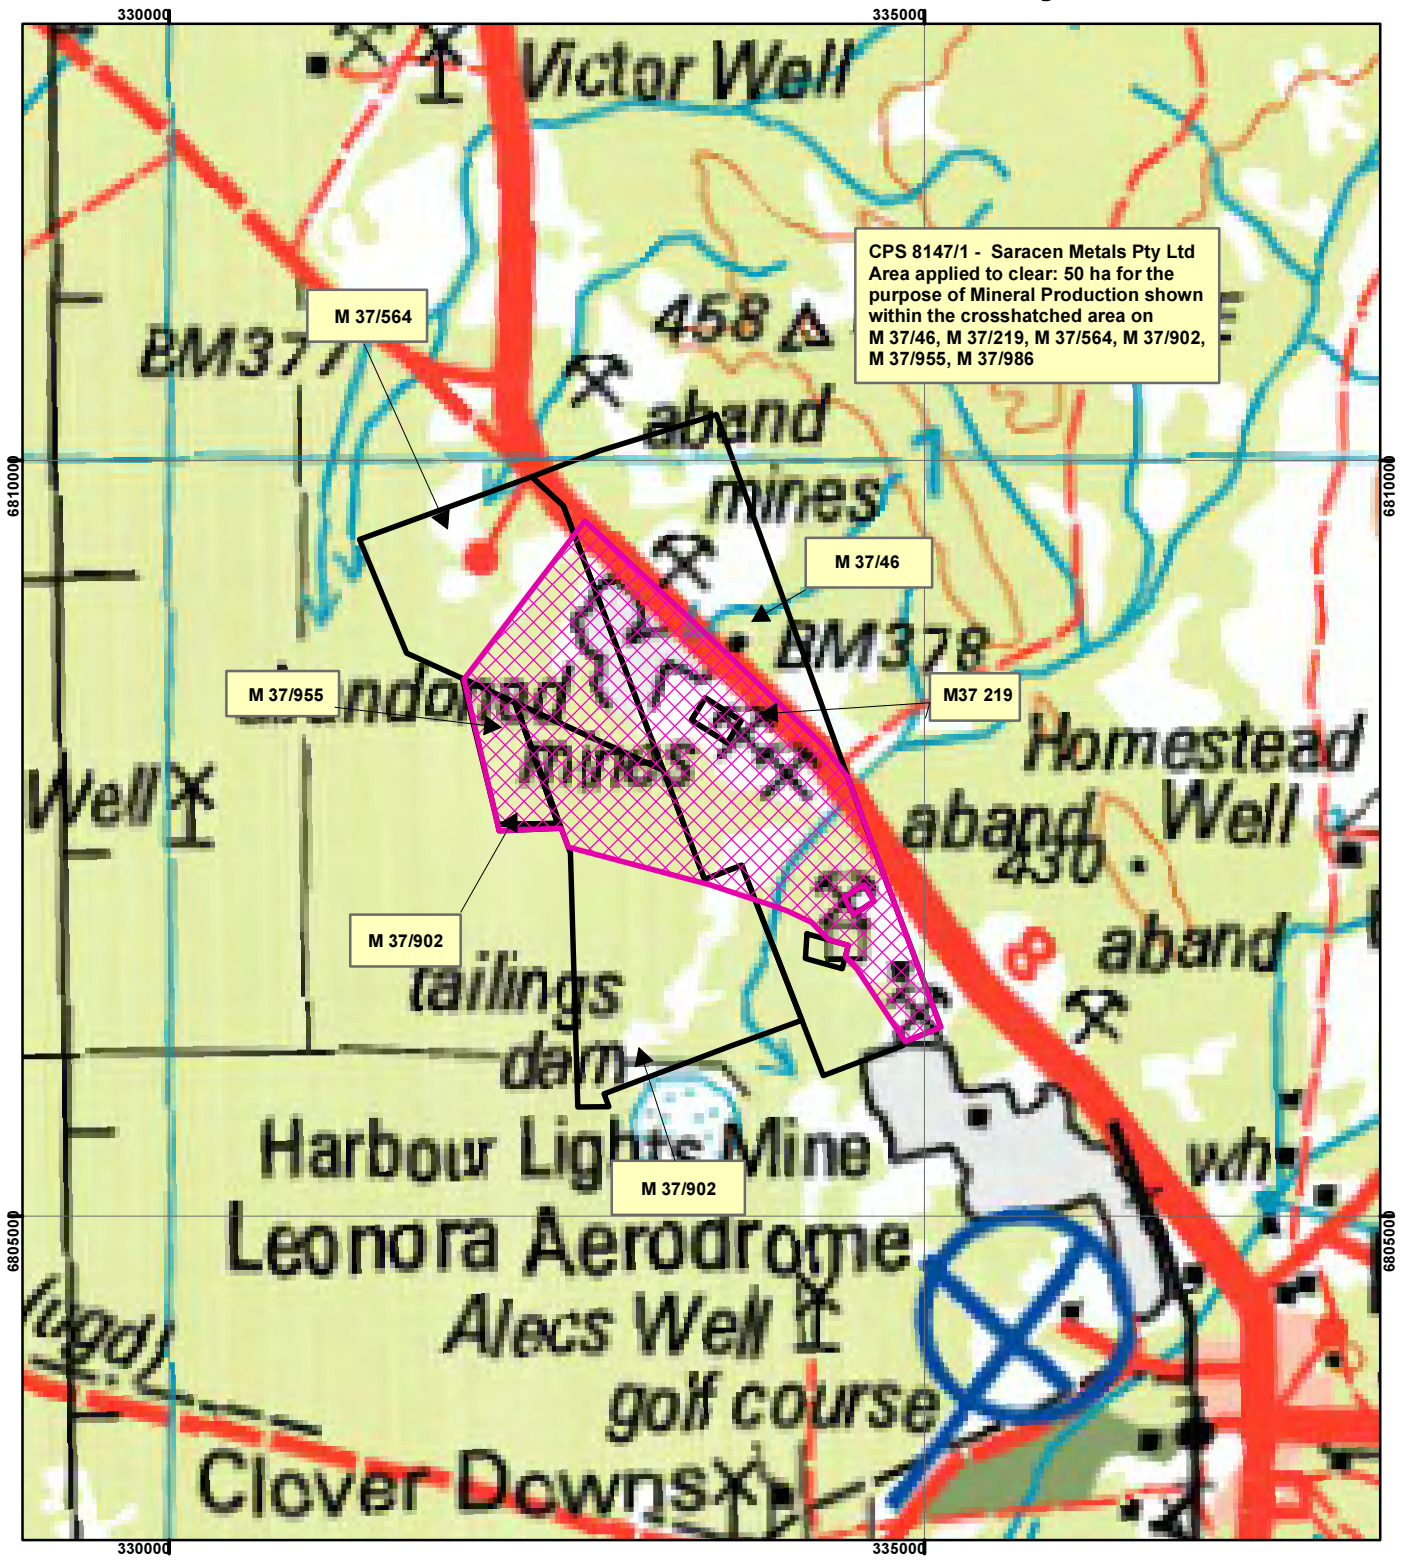

CPS 8147/1 - Saracen Metals Pty Ltd

Legend

Clearing Instruments

TENID

- M 3700046
- M 3700219
- M 3700564
- M 3700902
- M 3700955
- M 3700986

Scale 1:50,000

Geocentric Datum Australia 1994

Note: the data in this map have not been projected. This may result in geometric distortion or measurement inaccuracies.

..... Date

Officer with delegated authority under Section 20 of the Environmental Protection Act 1986

Information derived from this map should be confirmed with the data custodian acknowledged by the agency acronym in the legend.