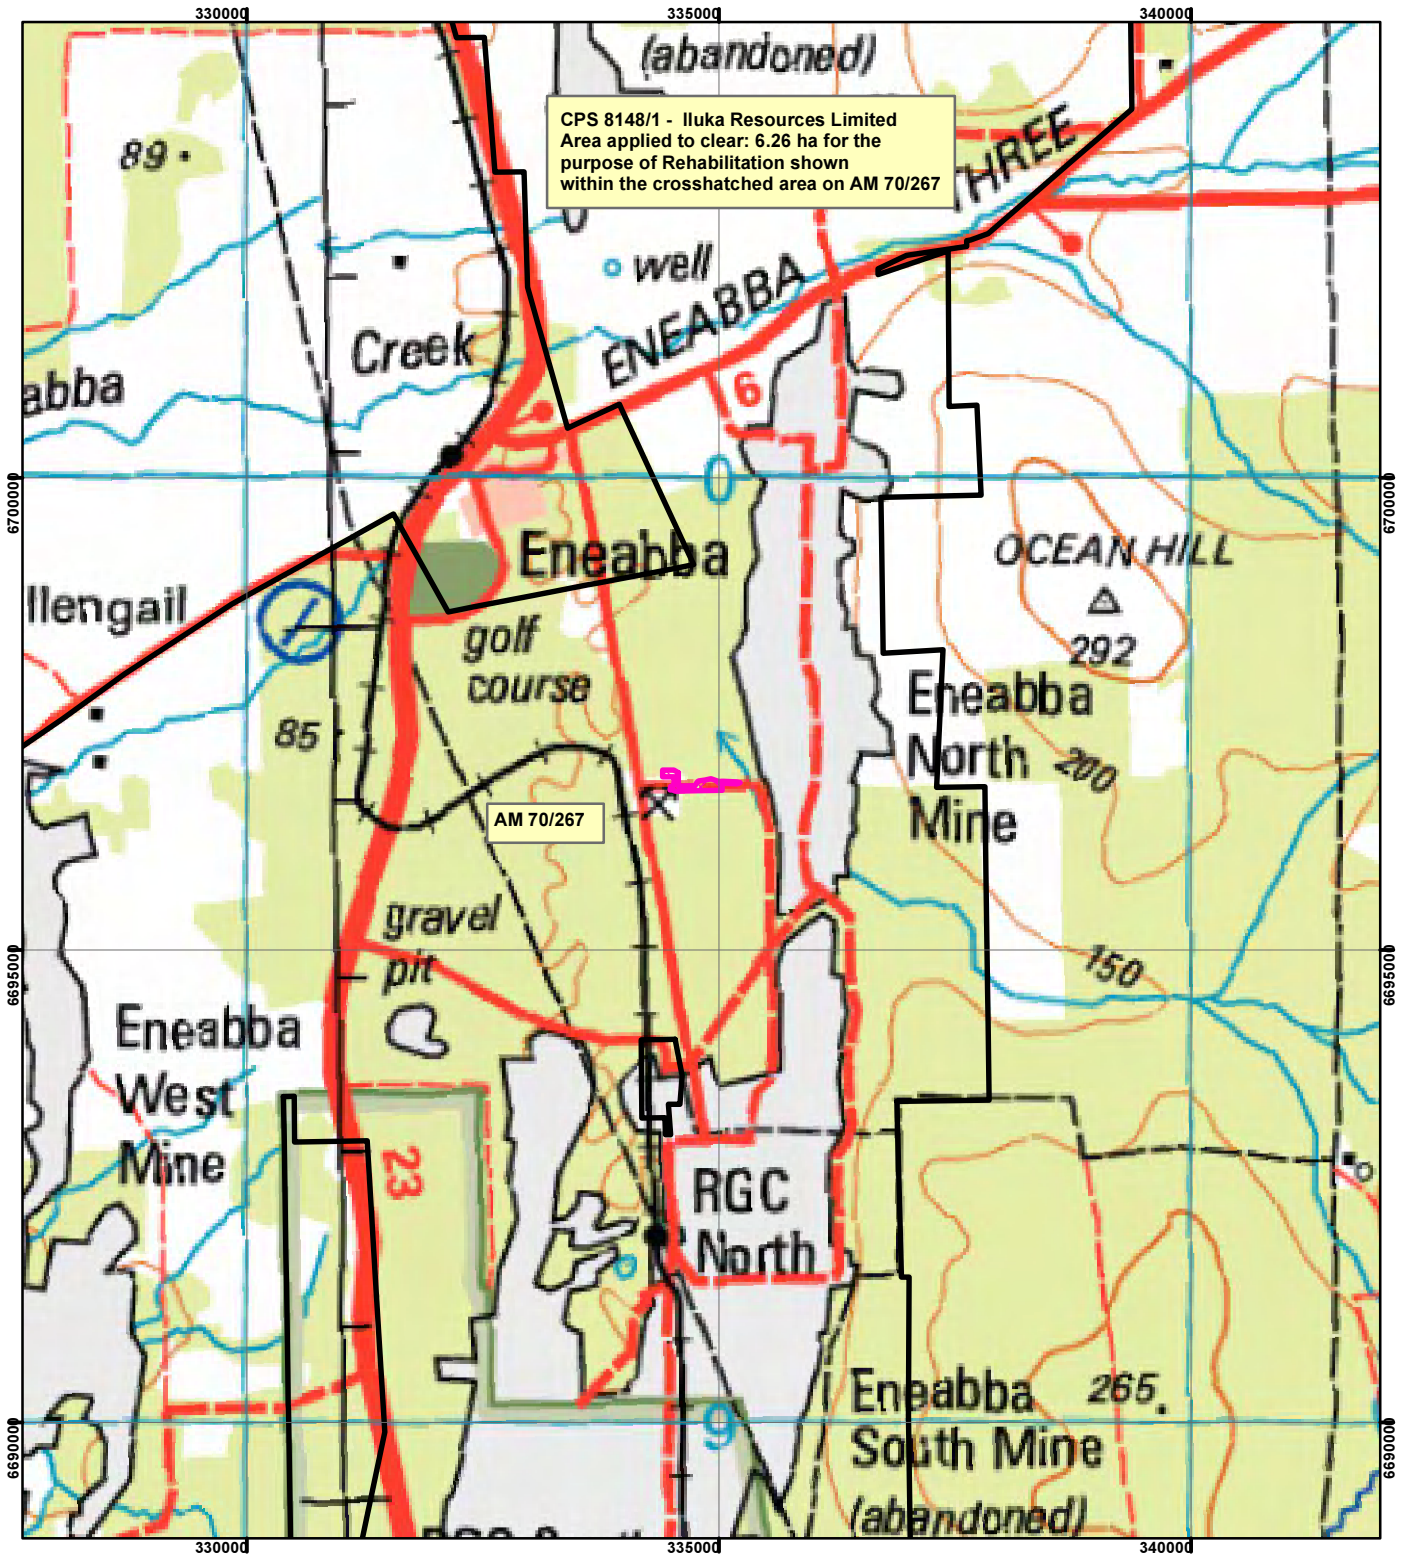

CPS 8148/1 - Iluka Resources Limited

Legend

 Clearing Instruments

TENID

 AM 700267

Geocentric Datum Australia 1994

Note: the data in this map have not been projected. This may result in geometric distortion or measurement inaccuracies.

..... Date

Officer with delegated authority under Section 20 of the Environmental Protection Act 1986

Information derived from this map should be confirmed with the data custodian acknowledged by the agency acronym in the legend.