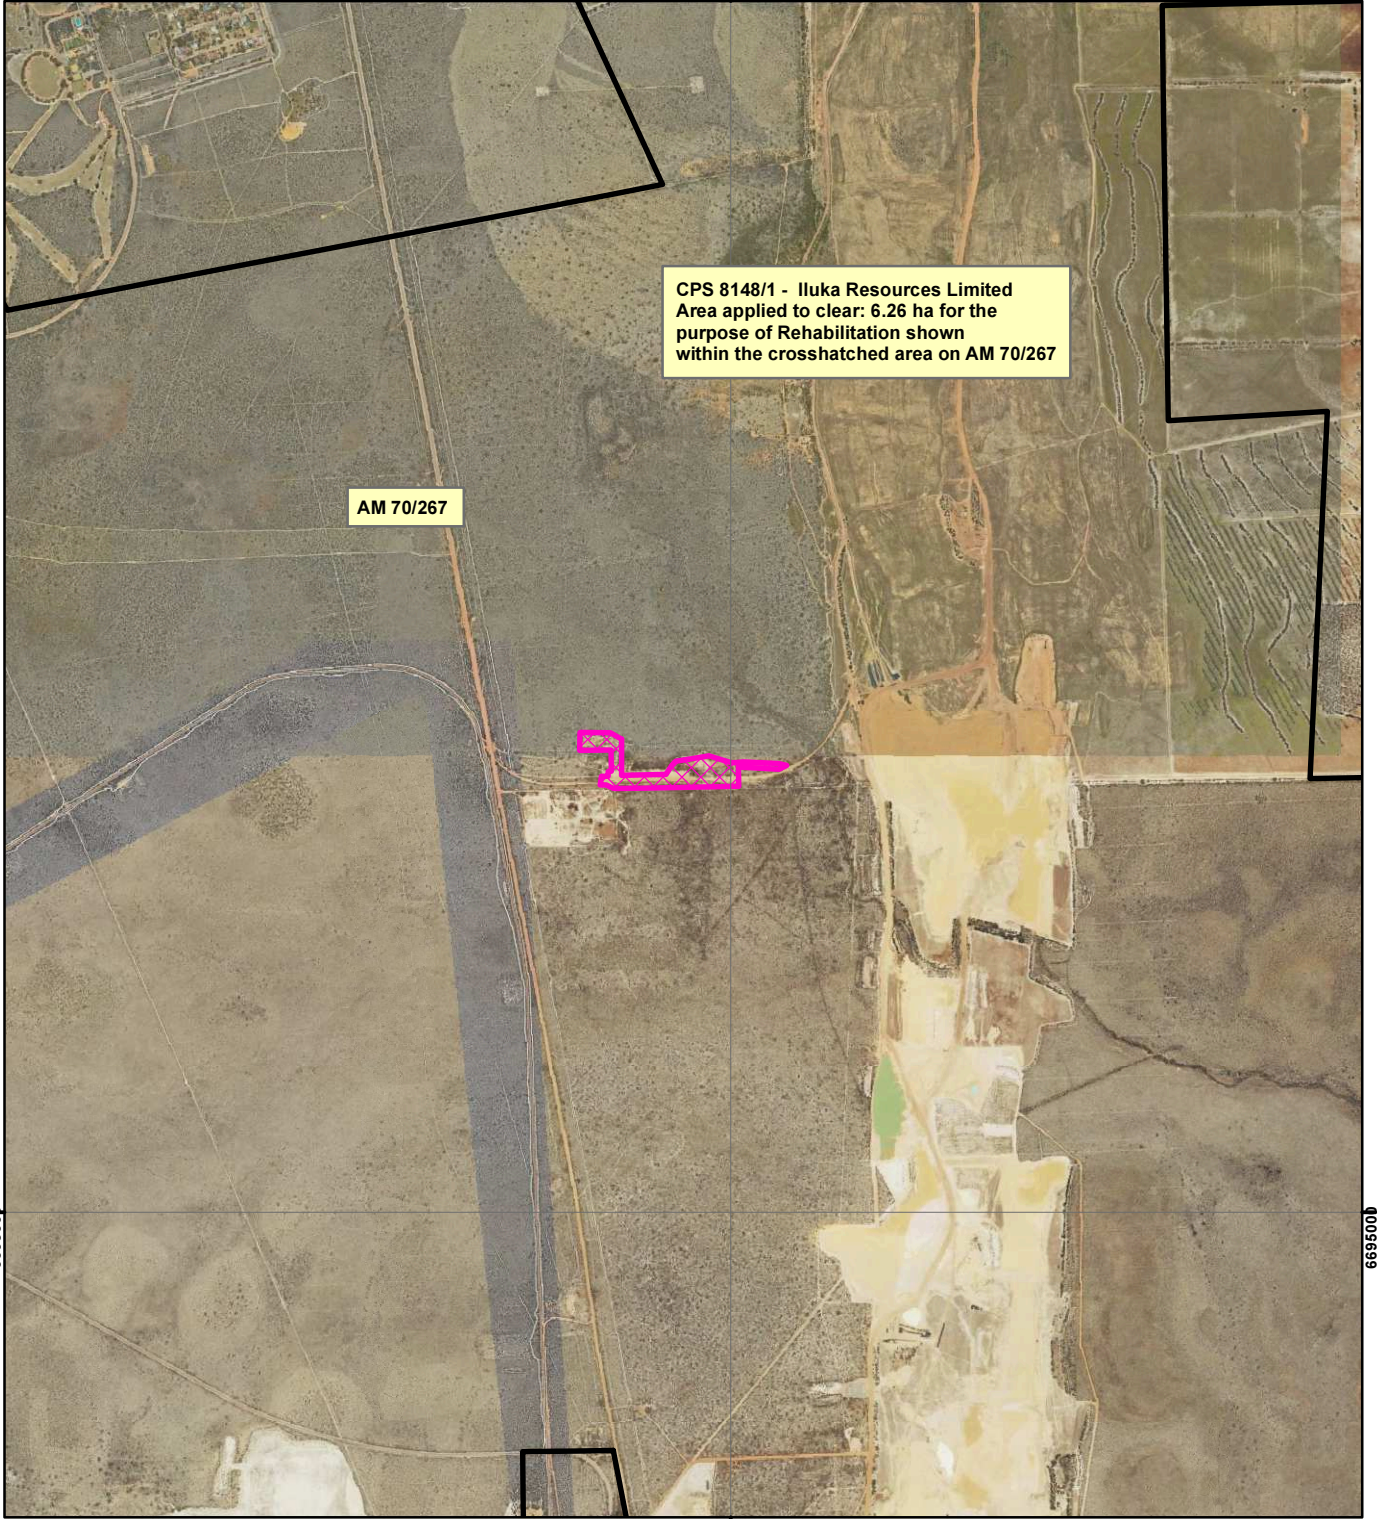

CPS 8148/1 - Iluka Resources Limited

335000

Legend

 Clearing Instruments

TENID

 AM 7000267

Geocentric Datum Australia 1994

Note: the data in this map have not been projected. This may result in geometric distortion or measurement inaccuracies.

..... Date

Officer with delegated authority under Section 20 of the Environmental Protection Act 1986

Information derived from this map should be confirmed with the data custodian acknowledged by the agency acronym in the legend.