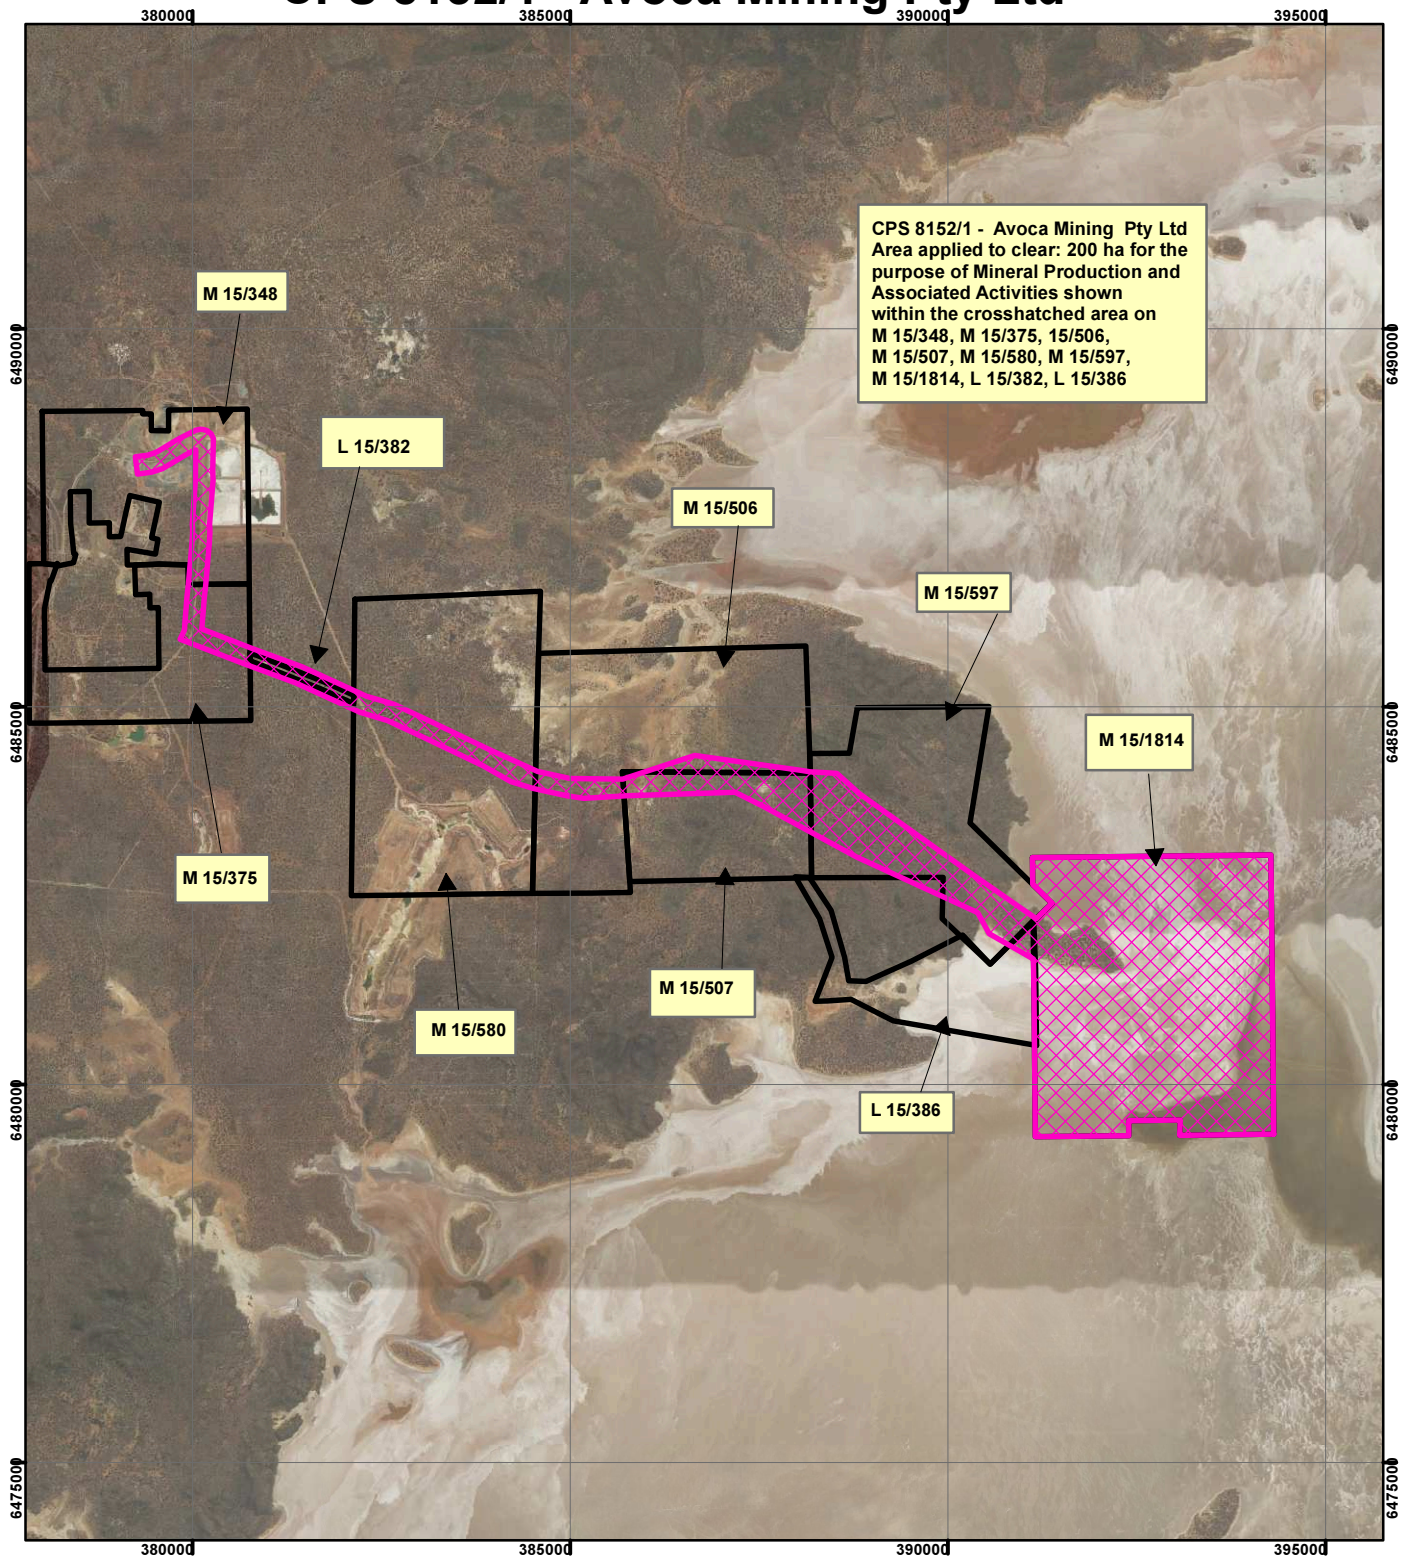

CPS 8152/1 - Avoca Mining Pty Ltd

Legend

Clearing Instruments

TENID

- L 1500382
- L 1500386
- M 1500348
- M 1500375
- M 1500506
- M 1500507
- M 1500580
- M 1500597
- M 1501814

Geocentric Datum Australia 1994

Note: the data in this map have not been projected. This may result in geometric distortion or measurement inaccuracies.

..... Date

Officer with delegated authority under Section 20 of the Environmental Protection Act 1986

Information derived from this map should be confirmed with the data custodian acknowledged by the agency acronym in the legend.