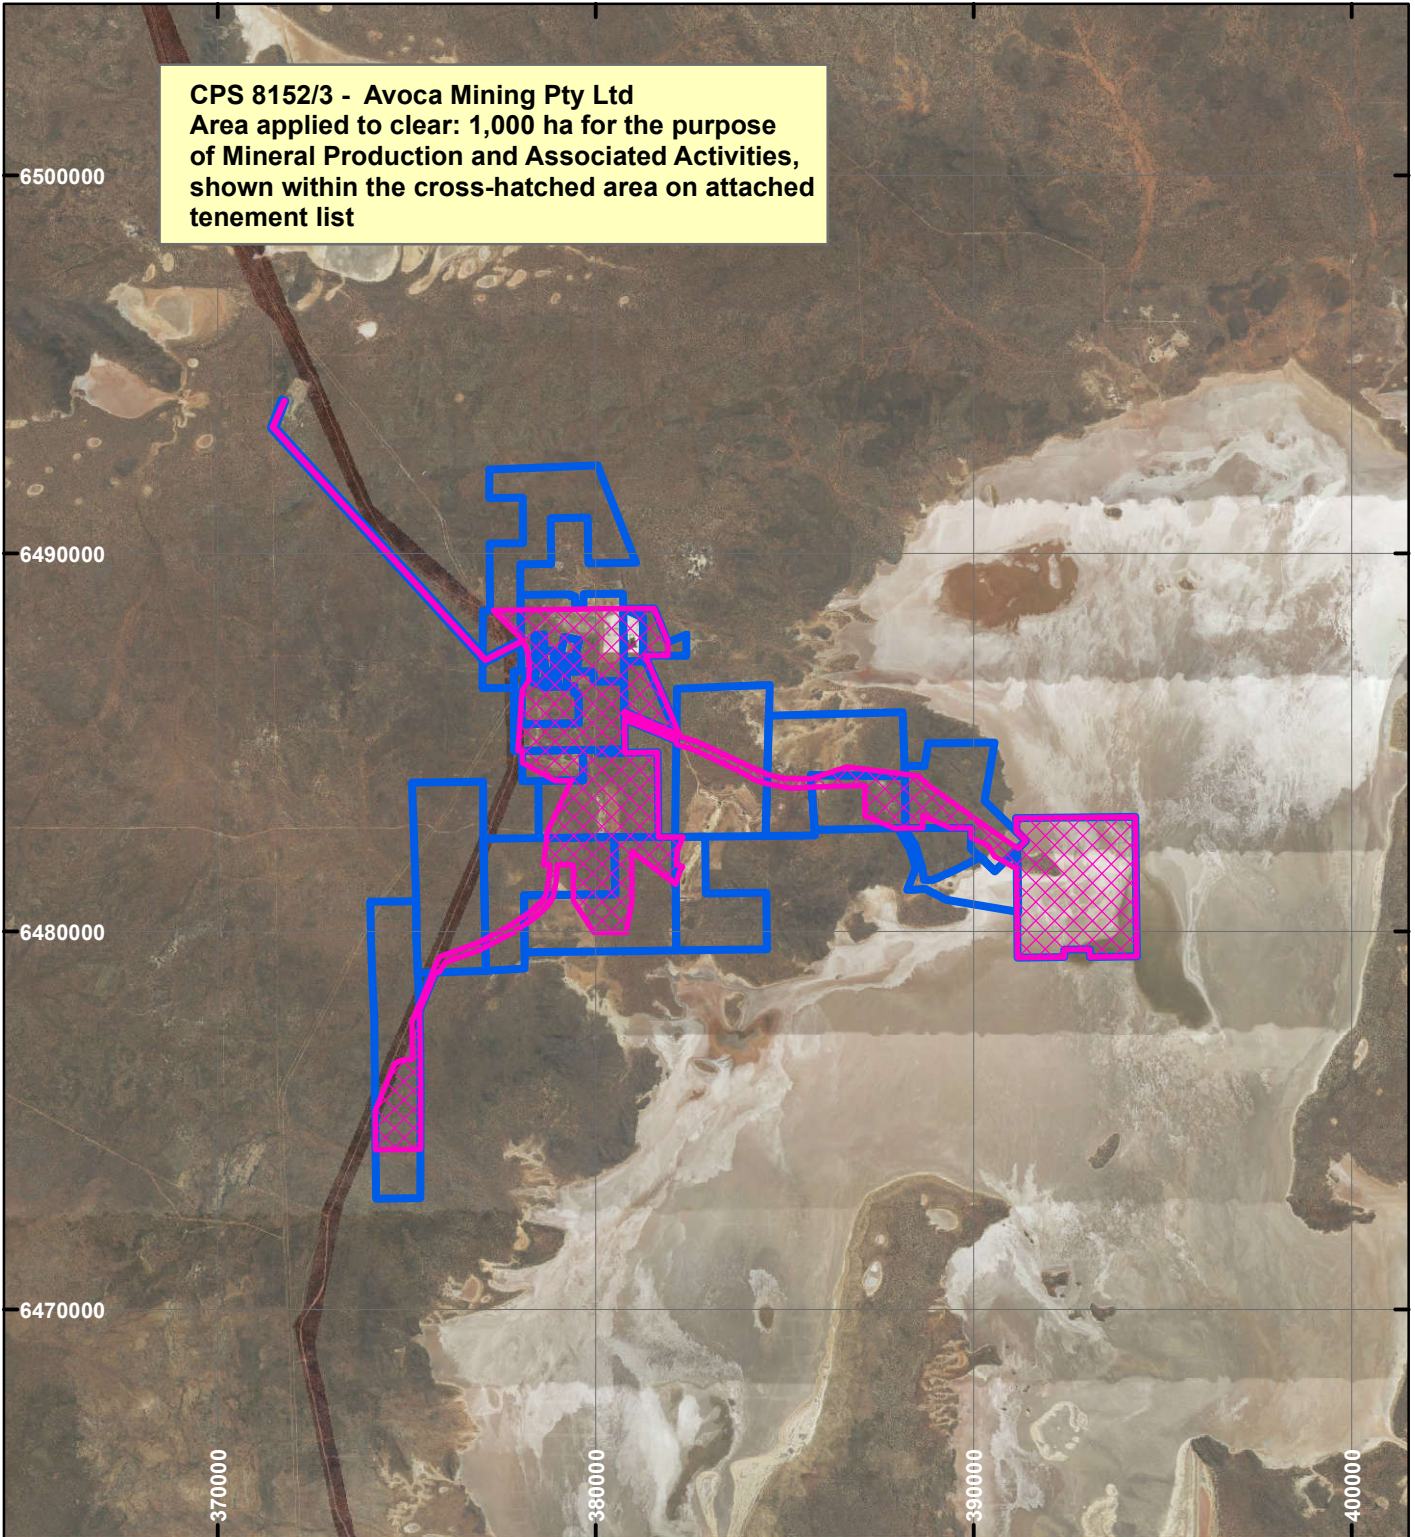

# CPS 8152/2 - Avoca Mining Pty Ltd

## LEGEND

 Clearing Instruments

 Mining Tenements

Orthophotography sourced from Landgate

Scale 1:200,000

(Approximate when reproduced at A4)

Geocentric Datum Australia 1994

Note: the data in this map have not been projected. This may result in geometric distortion or measurement inaccuracies.

..... Date .....

Officer with delegated authority under Section 20 of the Environmental Protection Act 1986

Information derived from this map should be confirmed with the data custodian acknowledged by the agency acronym in the legend.