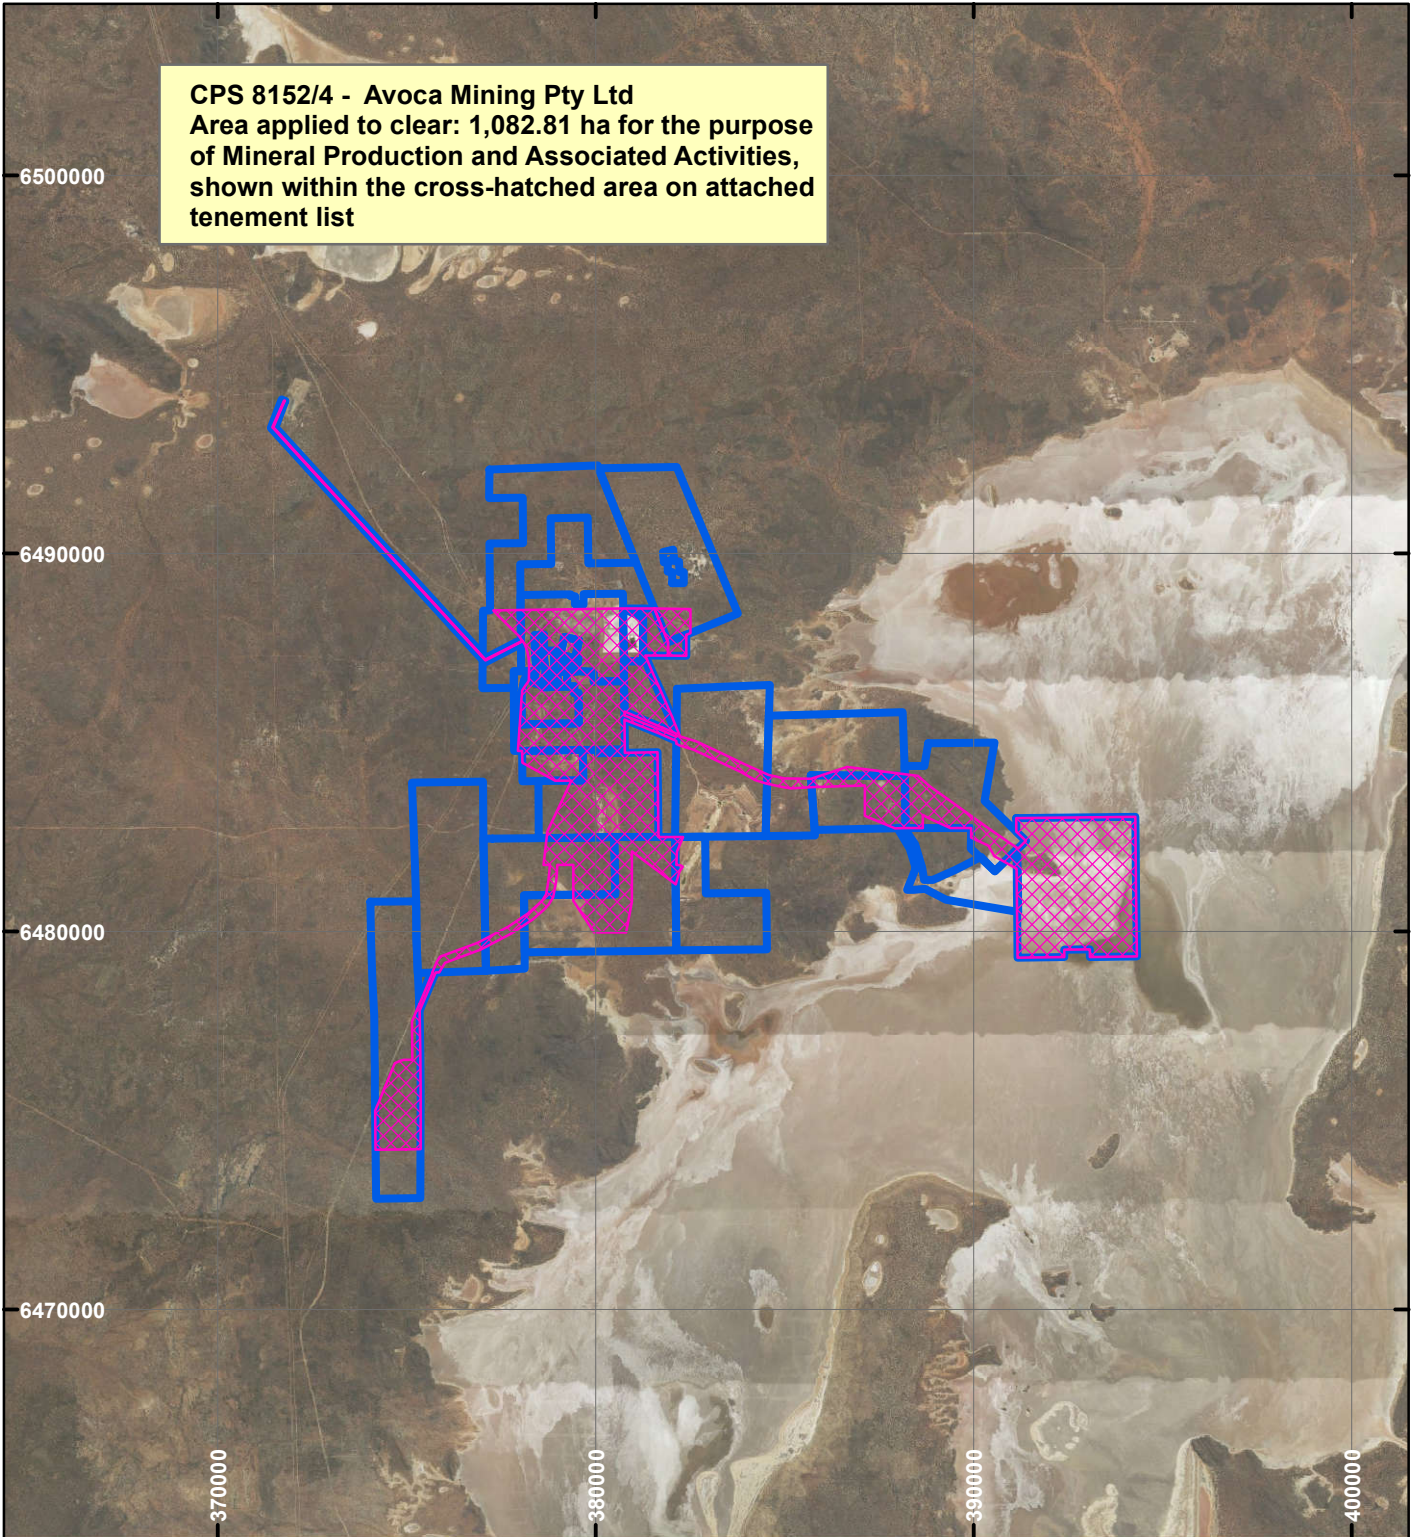

CPS 8152/4 - Avoca Mining Pty Ltd

LEGEND

 Clearing Instruments

 Mining Tenements

Orthophotography sourced from Landgate

Scale 1:200,000

(Approximate when reproduced at A4)

Geocentric Datum Australia 1994

Note: the data in this map have not been projected. This may result in geometric distortion or measurement inaccuracies.

..... Date

Officer with delegated authority under Section 20 of the Environmental Protection Act 1986