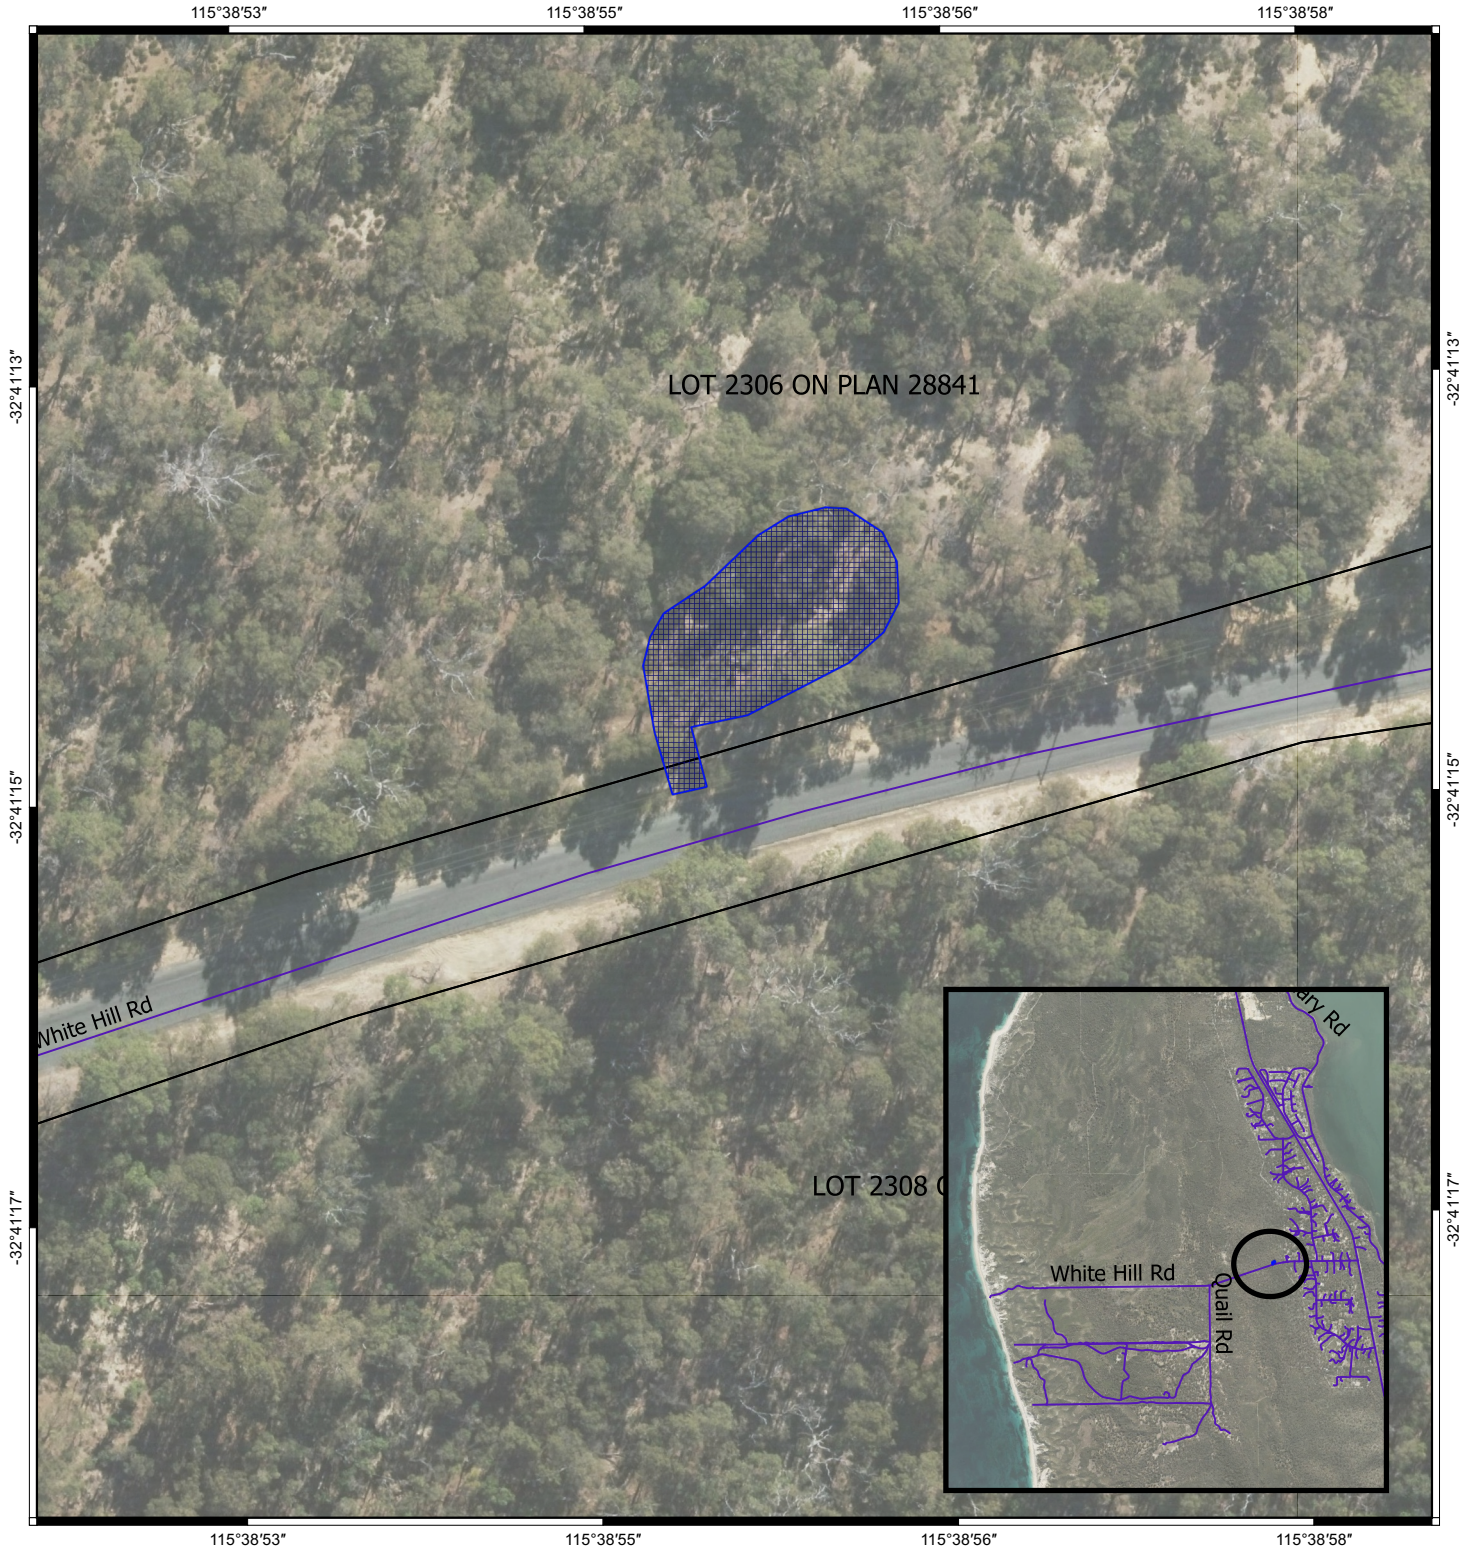

# 8167/1 - Map

## Legend

-  CPS areas applied to clear
- Virtual Mosaic - WA Now

MGA 94  
Geocentric Datum of Australia 1994

GOVERNMENT OF  
WESTERN AUSTRALIA