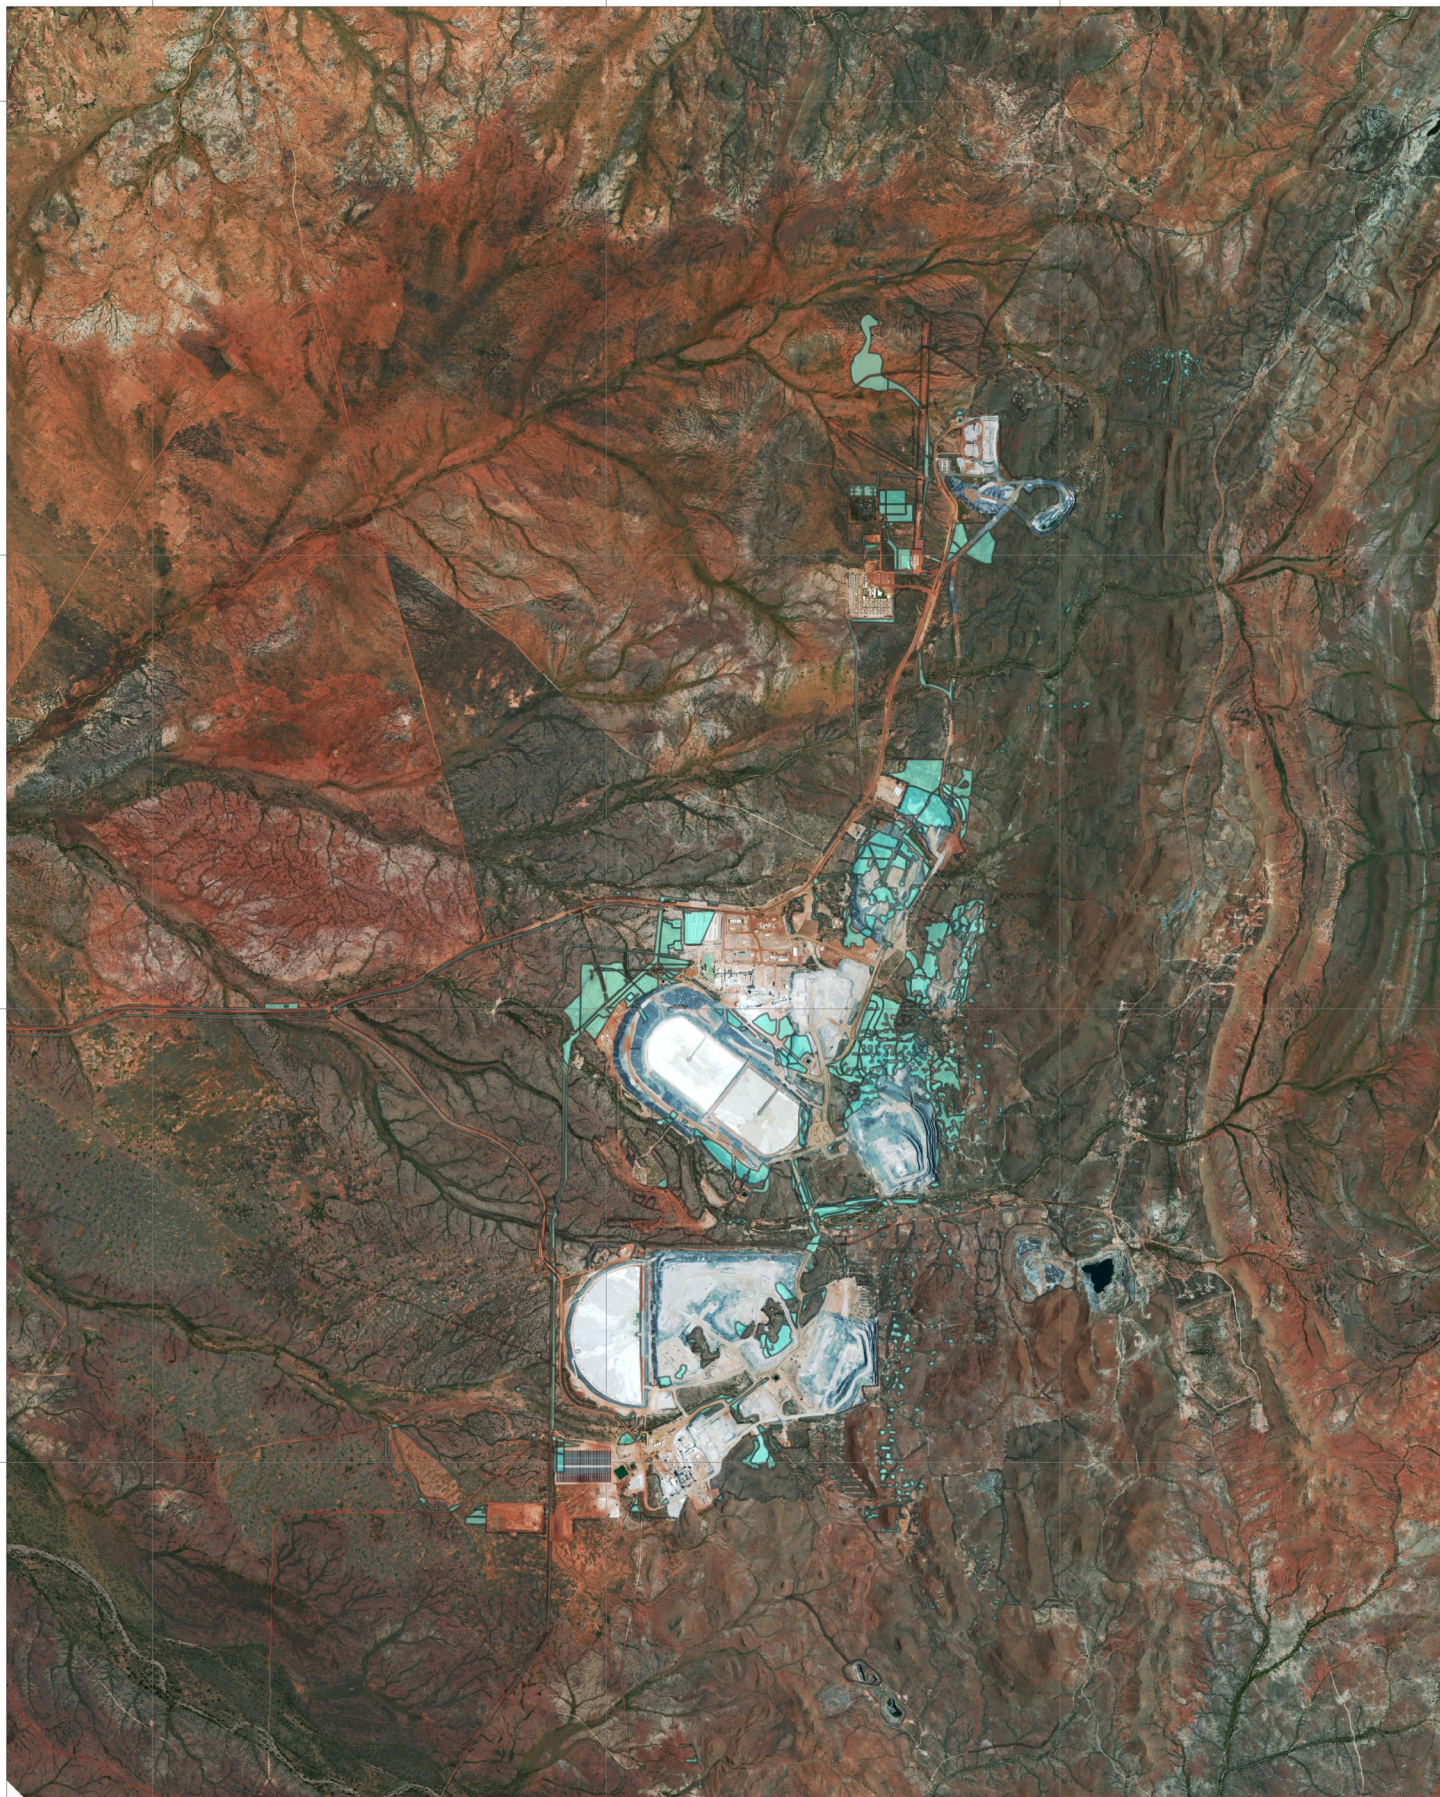

7671000

7668000

7668000

693000

696000

699000

Location map

 MRF Difference from 2022 to 2023

2022 to 2023 Disturbance

0 0.9 1.8 km

Rev: 1	Scale: 1 : 50000 @ A4	Coordinate system: GDA94 / MGA zone 50
Map author: Fergus.Penman	Date: 2023-06-07	