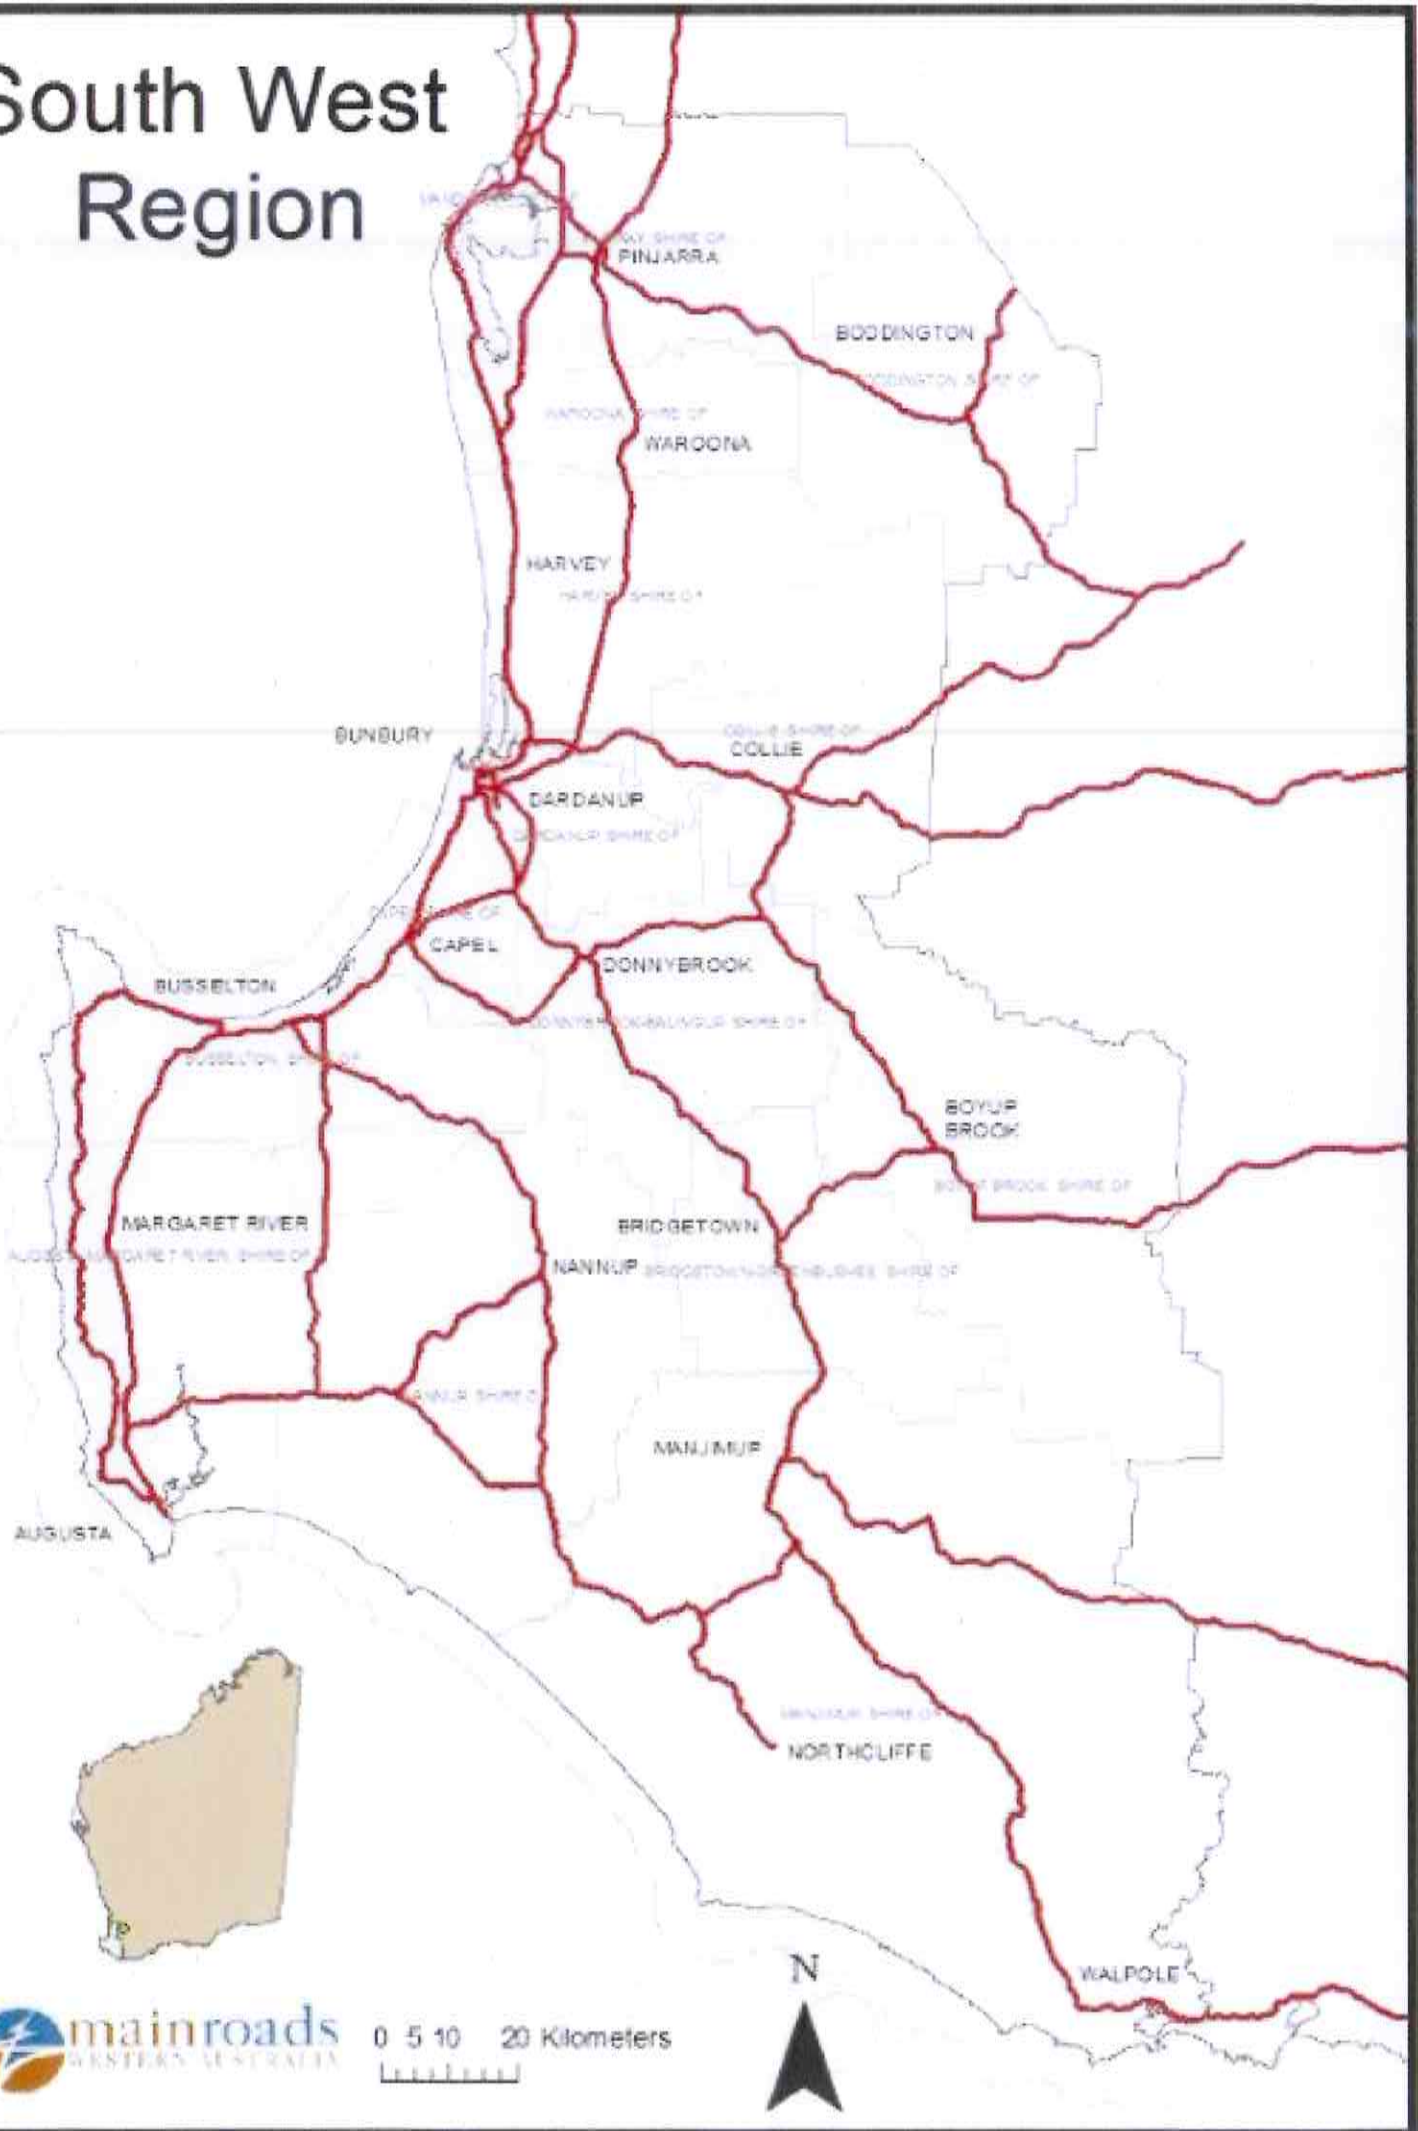

SCHEDULE 2

Optimal Timing for Seeding and Planting

Area of state	Optimal timing	
	<i>Direct seeding</i>	<i>Planting</i>
Gascoyne	May in south of region; November-December in north of region.	No <i>planting</i> without irrigation.
Goldfields – Esperance	April-May. Earlier in south than in north.	No <i>planting</i> without irrigation.
Great Southern	April-May throughout region. <i>Direct seeding</i> during September-October within 30km of the coast can also be successful due to warm temperatures and spring coastal showers.	May-June.
Kimberley	October-December, preferably just before rain.	No <i>planting</i> without irrigation.
Metropolitan	April-June.	May-July.
Midwest	April-May in south of region; November-December in extreme north of region.	May-June in southern part of region only.
Pilbara	November-December but preferably just before rain.	No <i>planting</i> without irrigation.
South West	April-June.	May-June.
Wheatbelt North	May – June.	June- July.
Wheatbelt South	April-June.	May-June.

MORLEY

PERTH

CANNINGTON

PREMANTLE

ARMADALE

ROCKINGHAM

Schedule 3B: South West Region Map

South West Region

Schedule 3C: Wheatbelt South Region Map

Wheatbelt South Region

Schedule 3D: Wheatbelt North Region Map

Wheatbelt North Region

Schedule 3E: Great Southern Region Map

Schedule 3F: Goldfields-Esperance Region Map

Goldfields-Esperance Region

Schedule 3G: Midwest Region Map

Mid West Region

Schedule 3H: Gascoyne Region Map

Gascoyne Region

Schedule 3I: Pilbara Region Map

Pilbara Region

Schedule 3J: Kimberley Region Map