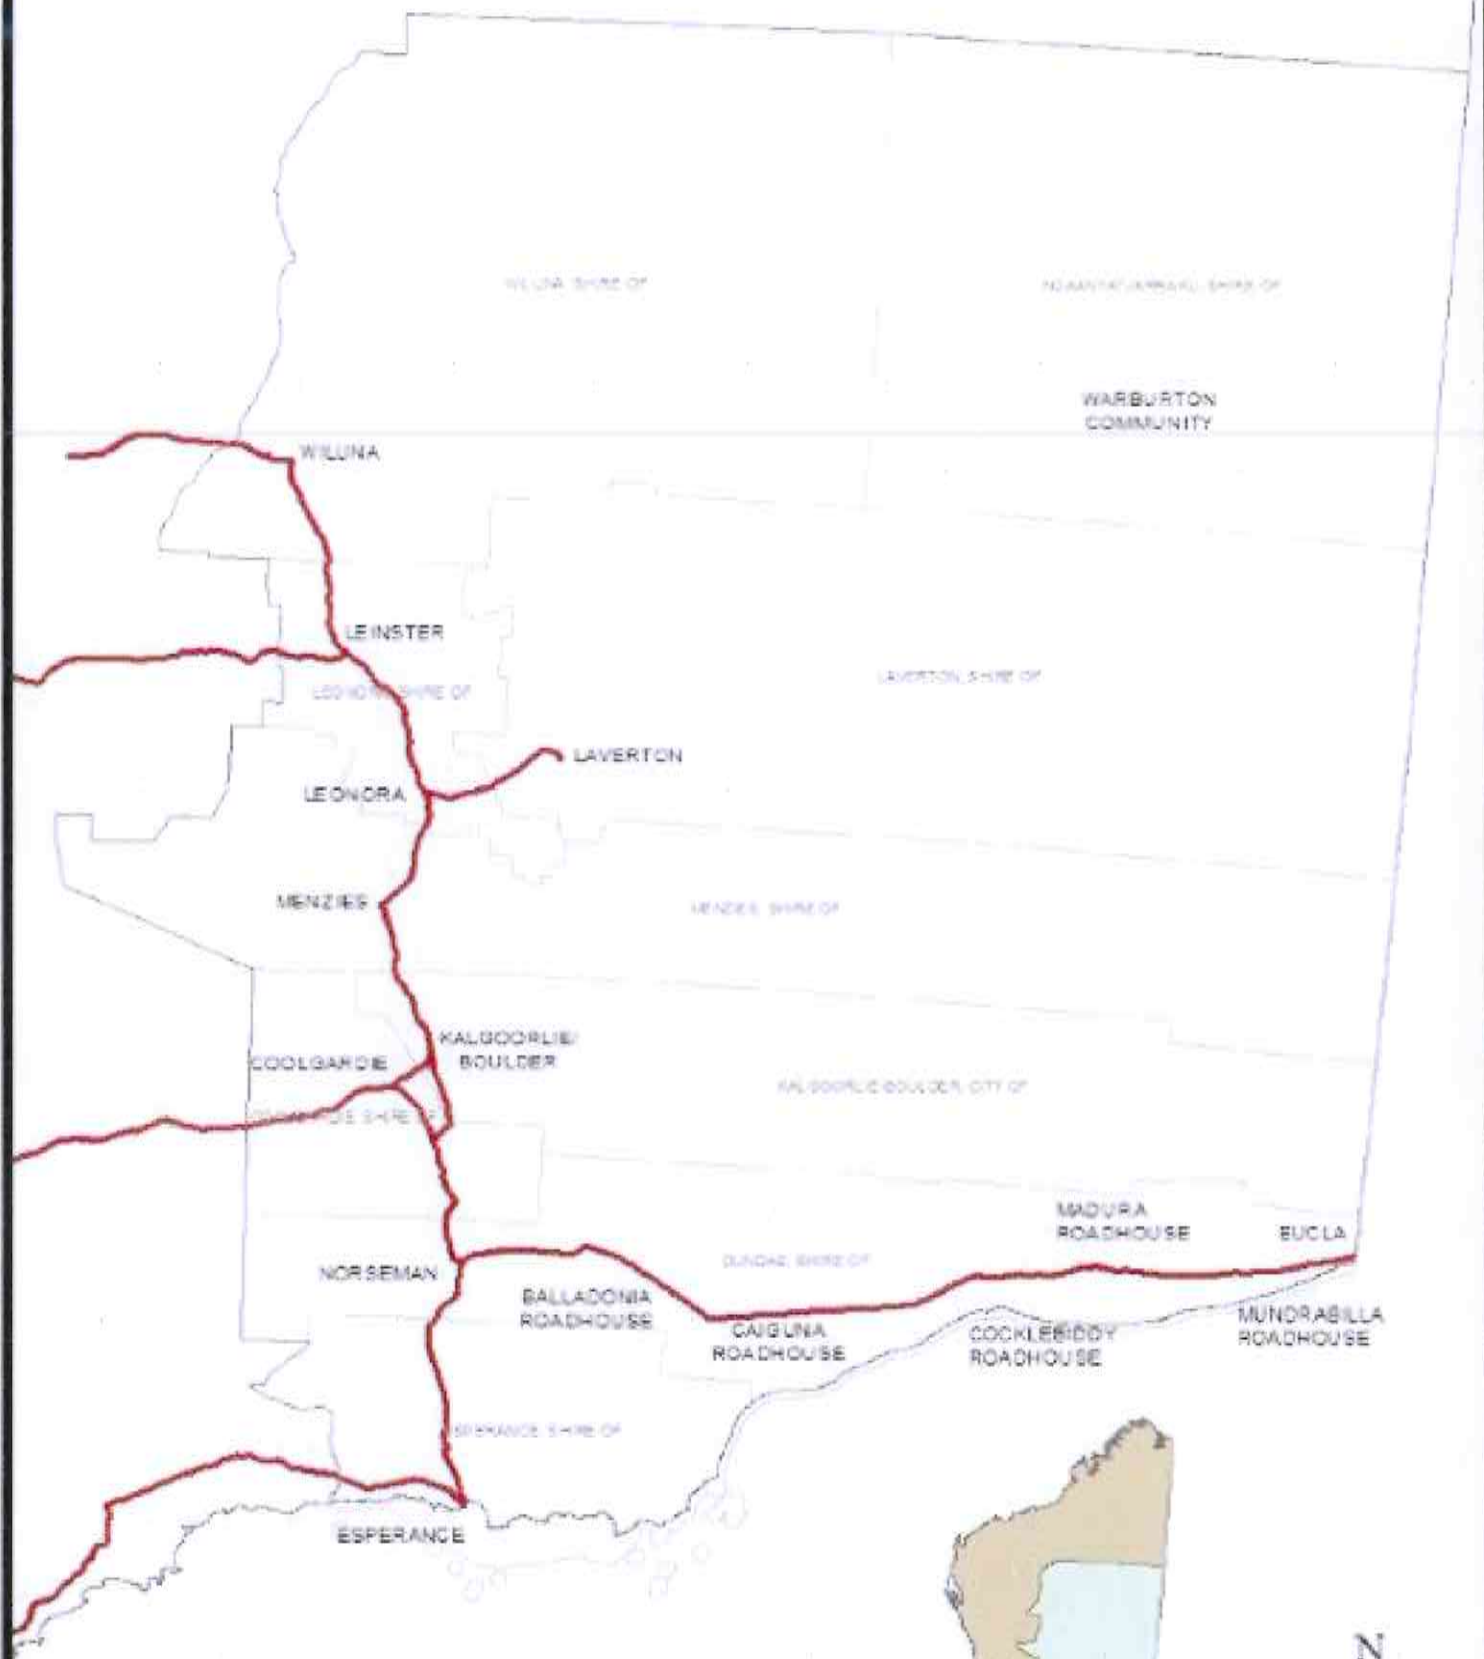

SCHEDULE 2

Optimal Timing for Seeding and Planting

Area of state	Optimal timing	
	<i>Direct seeding</i>	<i>Planting</i>
Gascoyne	May in south of region; November-December in north of region.	No <i>planting</i> without irrigation.
Goldfields – Esperance	April-May. Earlier in south than in north.	No <i>planting</i> without irrigation.
Great Southern	April-May throughout region. <i>Direct seeding</i> during September-October within 30km of the coast can also be successful due to warm temperatures and spring coastal showers.	May-June.
Kimberley	October-December, preferably just before rain.	No <i>planting</i> without irrigation.
Metropolitan	April-June.	May-July.
Midwest	April-May in south of region; November-December in extreme north of region.	May-June in southern part of region only.
Pilbara	November-December but preferably just before rain.	No <i>planting</i> without irrigation.
South West	April-June.	May-June.
Wheatbelt North	May – June.	June- July.
Wheatbelt South	April-June.	May-June.

MORLEY

PERTH

CANNINGTON

PREMANTLE

ARMADALE

ROCKINGHAM

Schedule 3B: South West Region Map

South West Region

Schedule 3C: Wheatbelt South Region Map

Wheatbelt South Region

Schedule 3D: Wheatbelt North Region Map

Wheatbelt North Region

Schedule 3E: Great Southern Region Map

Schedule 3F: Goldfields-Esperance Region Map

Goldfields-Esperance Region

Schedule 3G: Midwest Region Map

Mid West Region

Schedule 3H: Gascoyne Region Map

Gascoyne Region

Schedule 3I: Pilbara Region Map

Pilbara Region

Schedule 3J: Kimberley Region Map