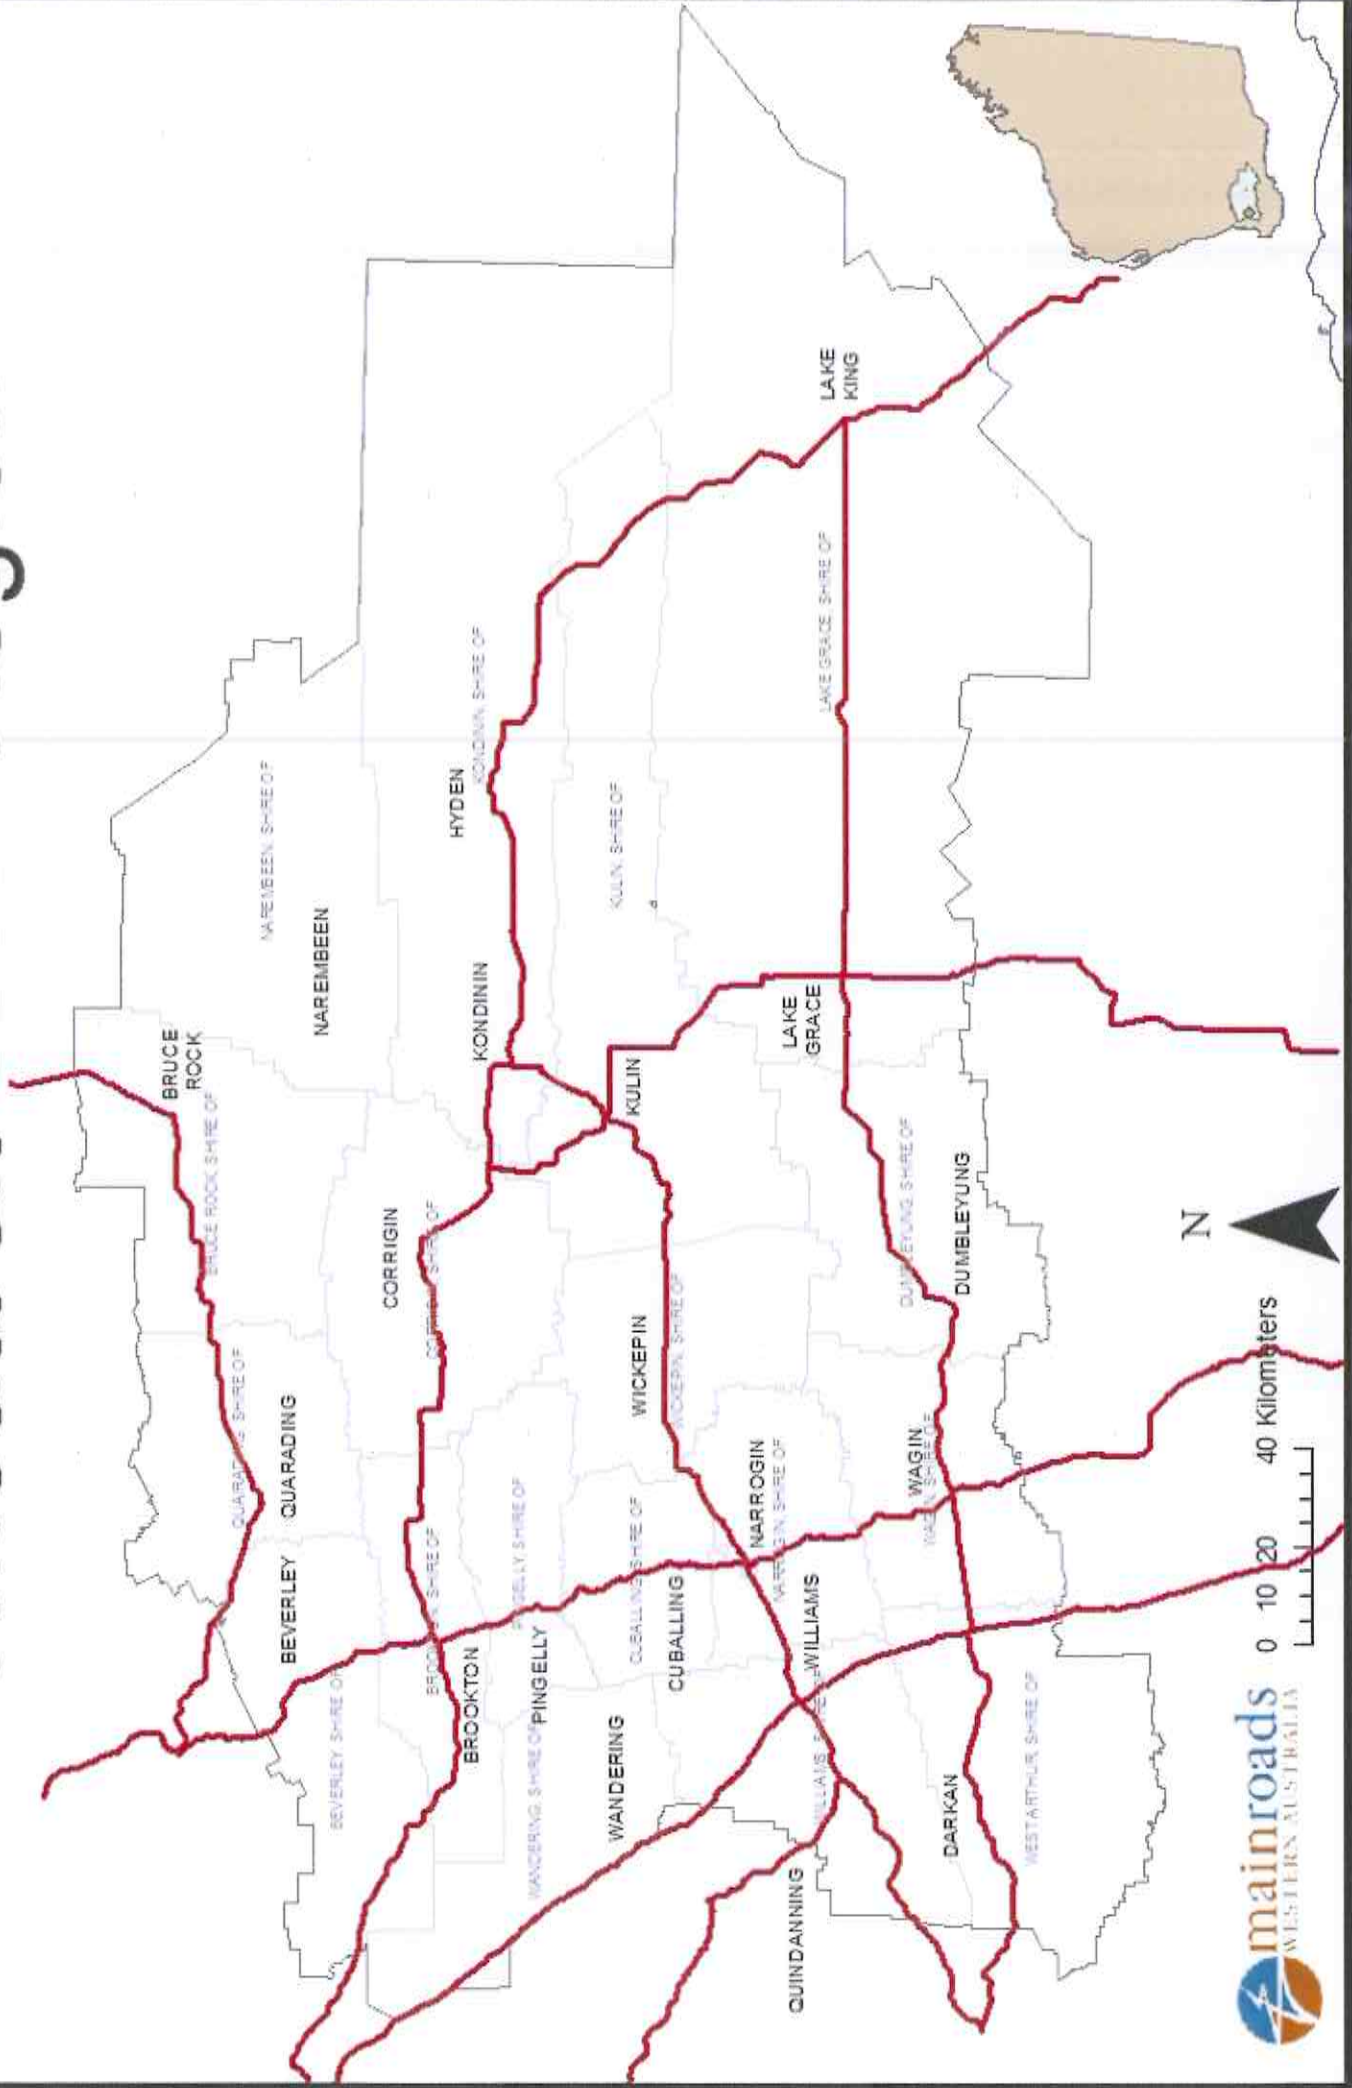

SCHEDULE 2

Optimal Timing for Seeding and Planting

Area of state	Optimal timing	
	<i>Direct seeding</i>	<i>Planting</i>
Gascoyne	May in south of region; November-December in north of region.	No <i>planting</i> without irrigation.
Goldfields – Esperance	April-May. Earlier in south than in north.	No <i>planting</i> without irrigation.
Great Southern	April-May throughout region. <i>Direct seeding</i> during September-October within 30km of the coast can also be successful due to warm temperatures and spring coastal showers.	May-June.
Kimberley	October-December, preferably just before rain.	No <i>planting</i> without irrigation.
Metropolitan	April-June.	May-July.
Midwest	April-May in south of region; November-December in extreme north of region.	May-June in southern part of region only.
Pilbara	November-December but preferably just before rain.	No <i>planting</i> without irrigation.
South West	April-June.	May-June.
Wheatbelt North	May – June.	June- July.
Wheatbelt South	April-June.	May-June.

MORLEY

PERTH

CANNINGTON

PREMANTLE

ARMADALE

ROCKINGHAM

Schedule 3B: South West Region Map

South West Region

Schedule 3C: Wheatbelt South Region Map

Wheatbelt South Region

Schedule 3D: Wheatbelt North Region Map

Wheatbelt North Region

Schedule 3E: Great Southern Region Map

Schedule 3F: Goldfields-Esperance Region Map

Goldfields-Esperance Region

Schedule 3G: Midwest Region Map

Mid West Region

Schedule 3H: Gascoyne Region Map

Gascoyne Region

Schedule 3I: Pilbara Region Map

Pilbara Region

Schedule 3J: Kimberley Region Map