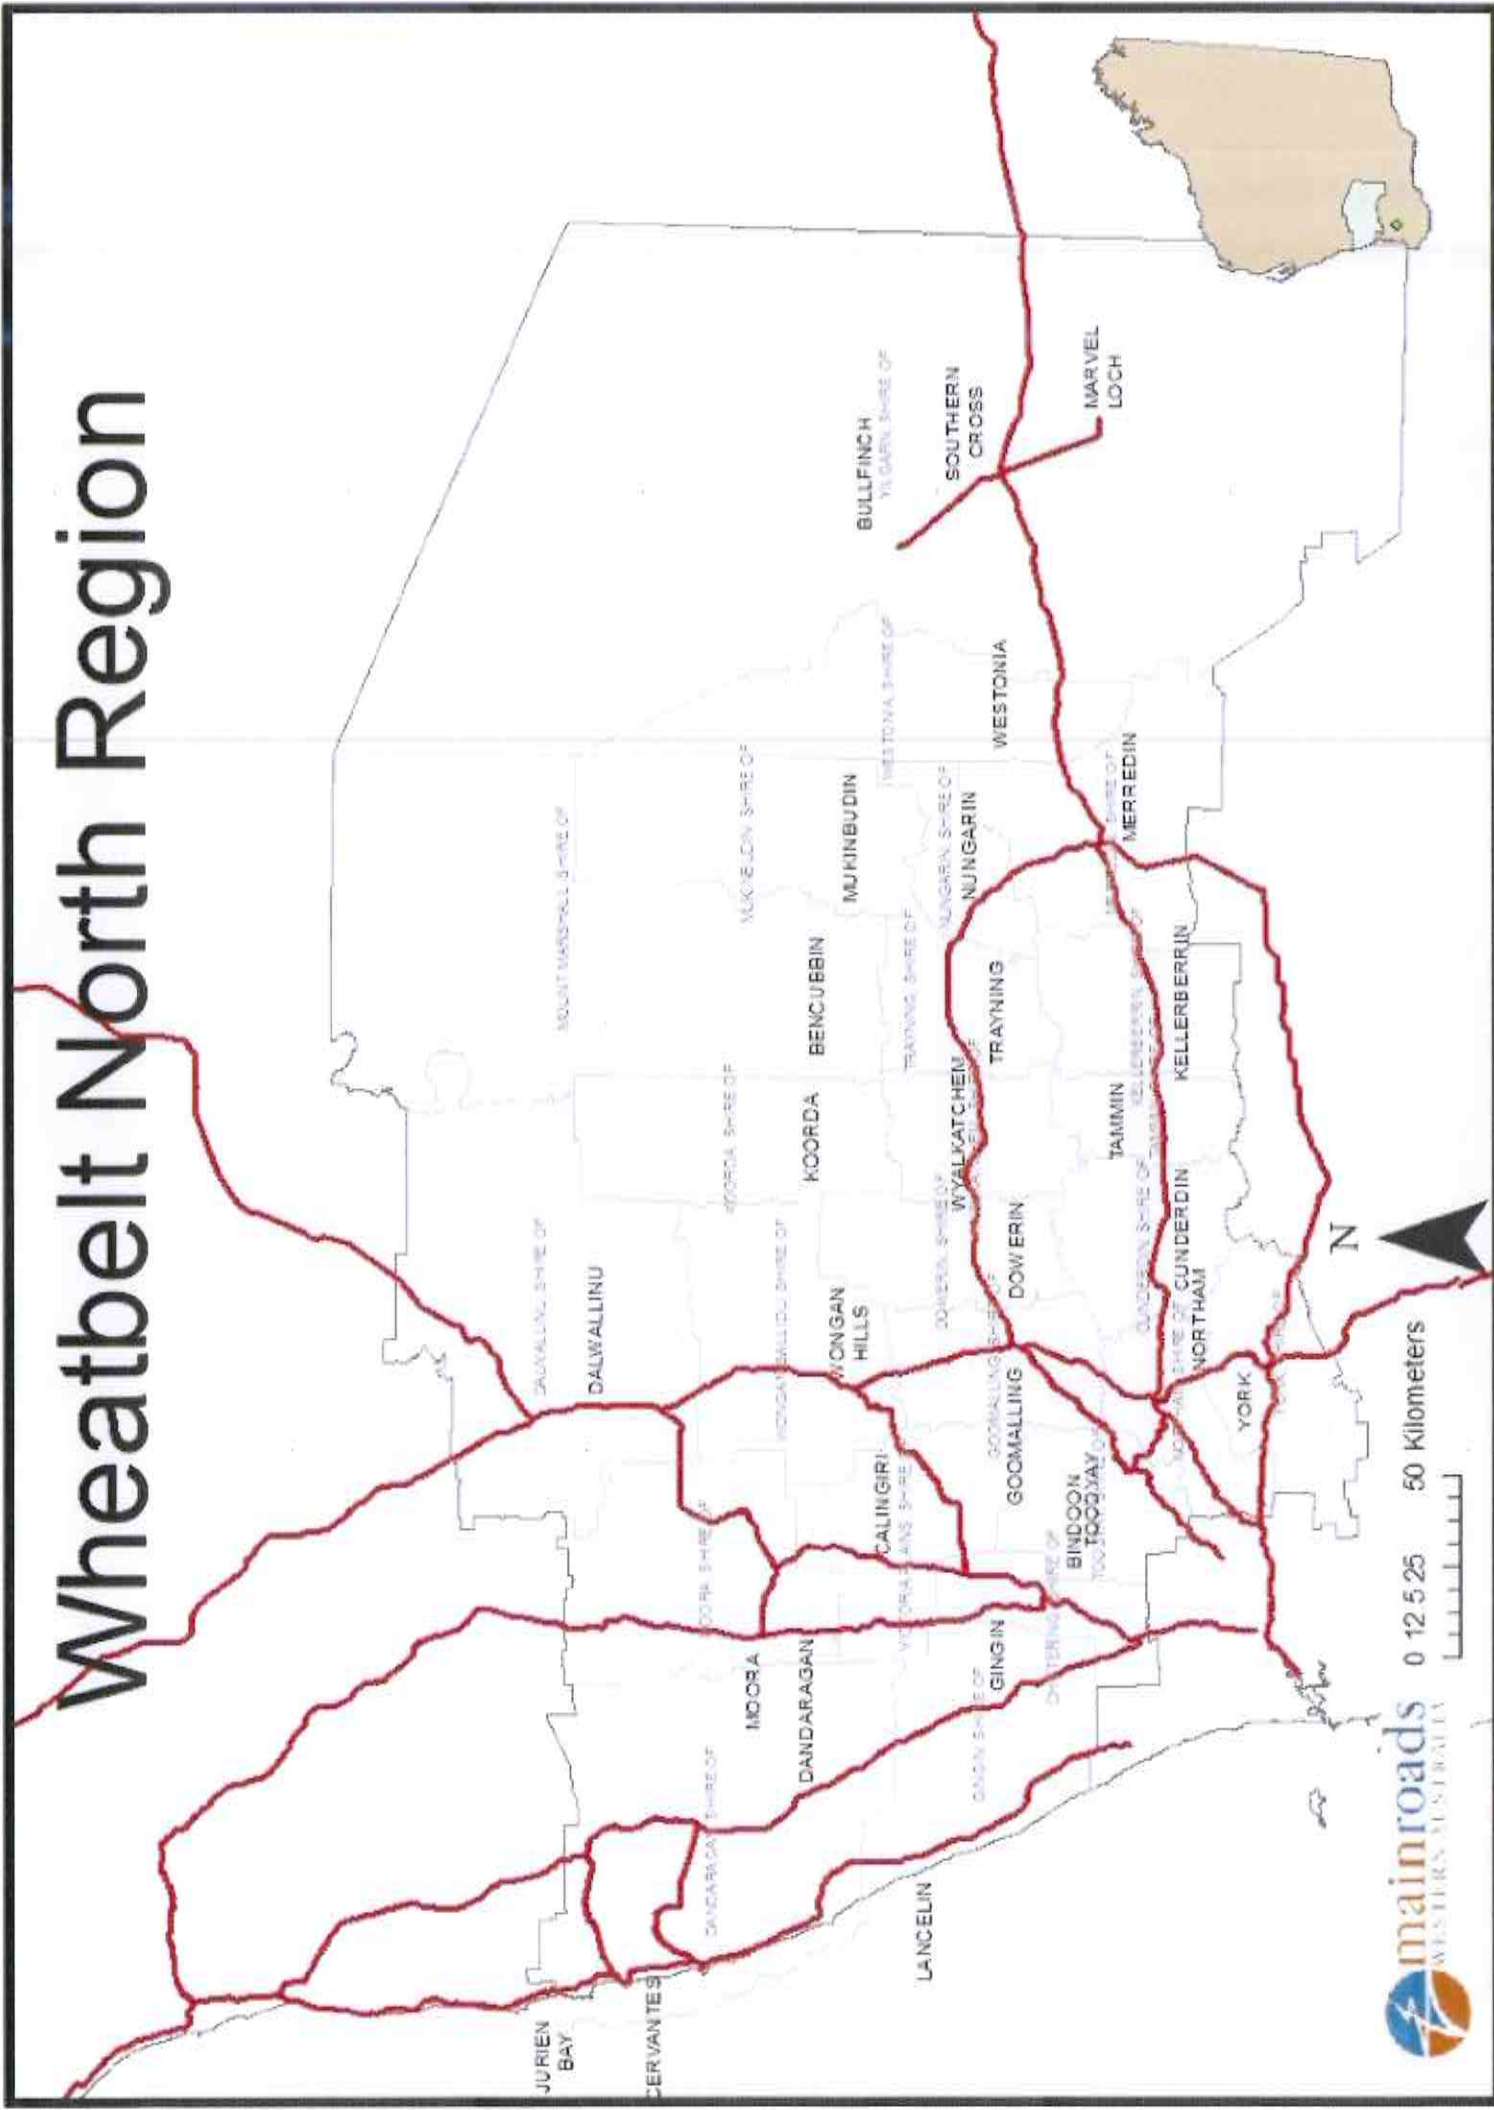

SCHEDULE 2

Optimal Timing for Seeding and Planting

Area of state	Optimal timing	
	<i>Direct seeding</i>	<i>Planting</i>
Gascoyne	May in south of region; November-December in north of region.	No <i>planting</i> without irrigation.
Goldfields – Esperance	April-May. Earlier in south than in north.	No <i>planting</i> without irrigation.
Great Southern	April-May throughout region. <i>Direct seeding</i> during September-October within 30km of the coast can also be successful due to warm temperatures and spring coastal showers.	May-June.
Kimberley	October-December, preferably just before rain.	No <i>planting</i> without irrigation.
Metropolitan	April-June.	May-July.
Midwest	April-May in south of region; November-December in extreme north of region.	May-June in southern part of region only.
Pilbara	November-December but preferably just before rain.	No <i>planting</i> without irrigation.
South West	April-June.	May-June.
Wheatbelt North	May – June.	June- July.
Wheatbelt South	April-June.	May-June.

MORLEY

PERTH

CANNINGTON

PREMANTLE

ARMADALE

ROCKINGHAM

Schedule 3B: South West Region Map

South West Region

Schedule 3C: Wheatbelt South Region Map

Wheatbelt South Region

Schedule 3D: Wheatbelt North Region Map

Wheatbelt North Region

Schedule 3E: Great Southern Region Map

Schedule 3F: Goldfields-Esperance Region Map

Goldfields-Esperance Region

Schedule 3G: Midwest Region Map

Mid West Region

Schedule 3H: Gascoyne Region Map

Gascoyne Region

Schedule 3I: Pilbara Region Map

Pilbara Region

Schedule 3J: Kimberley Region Map