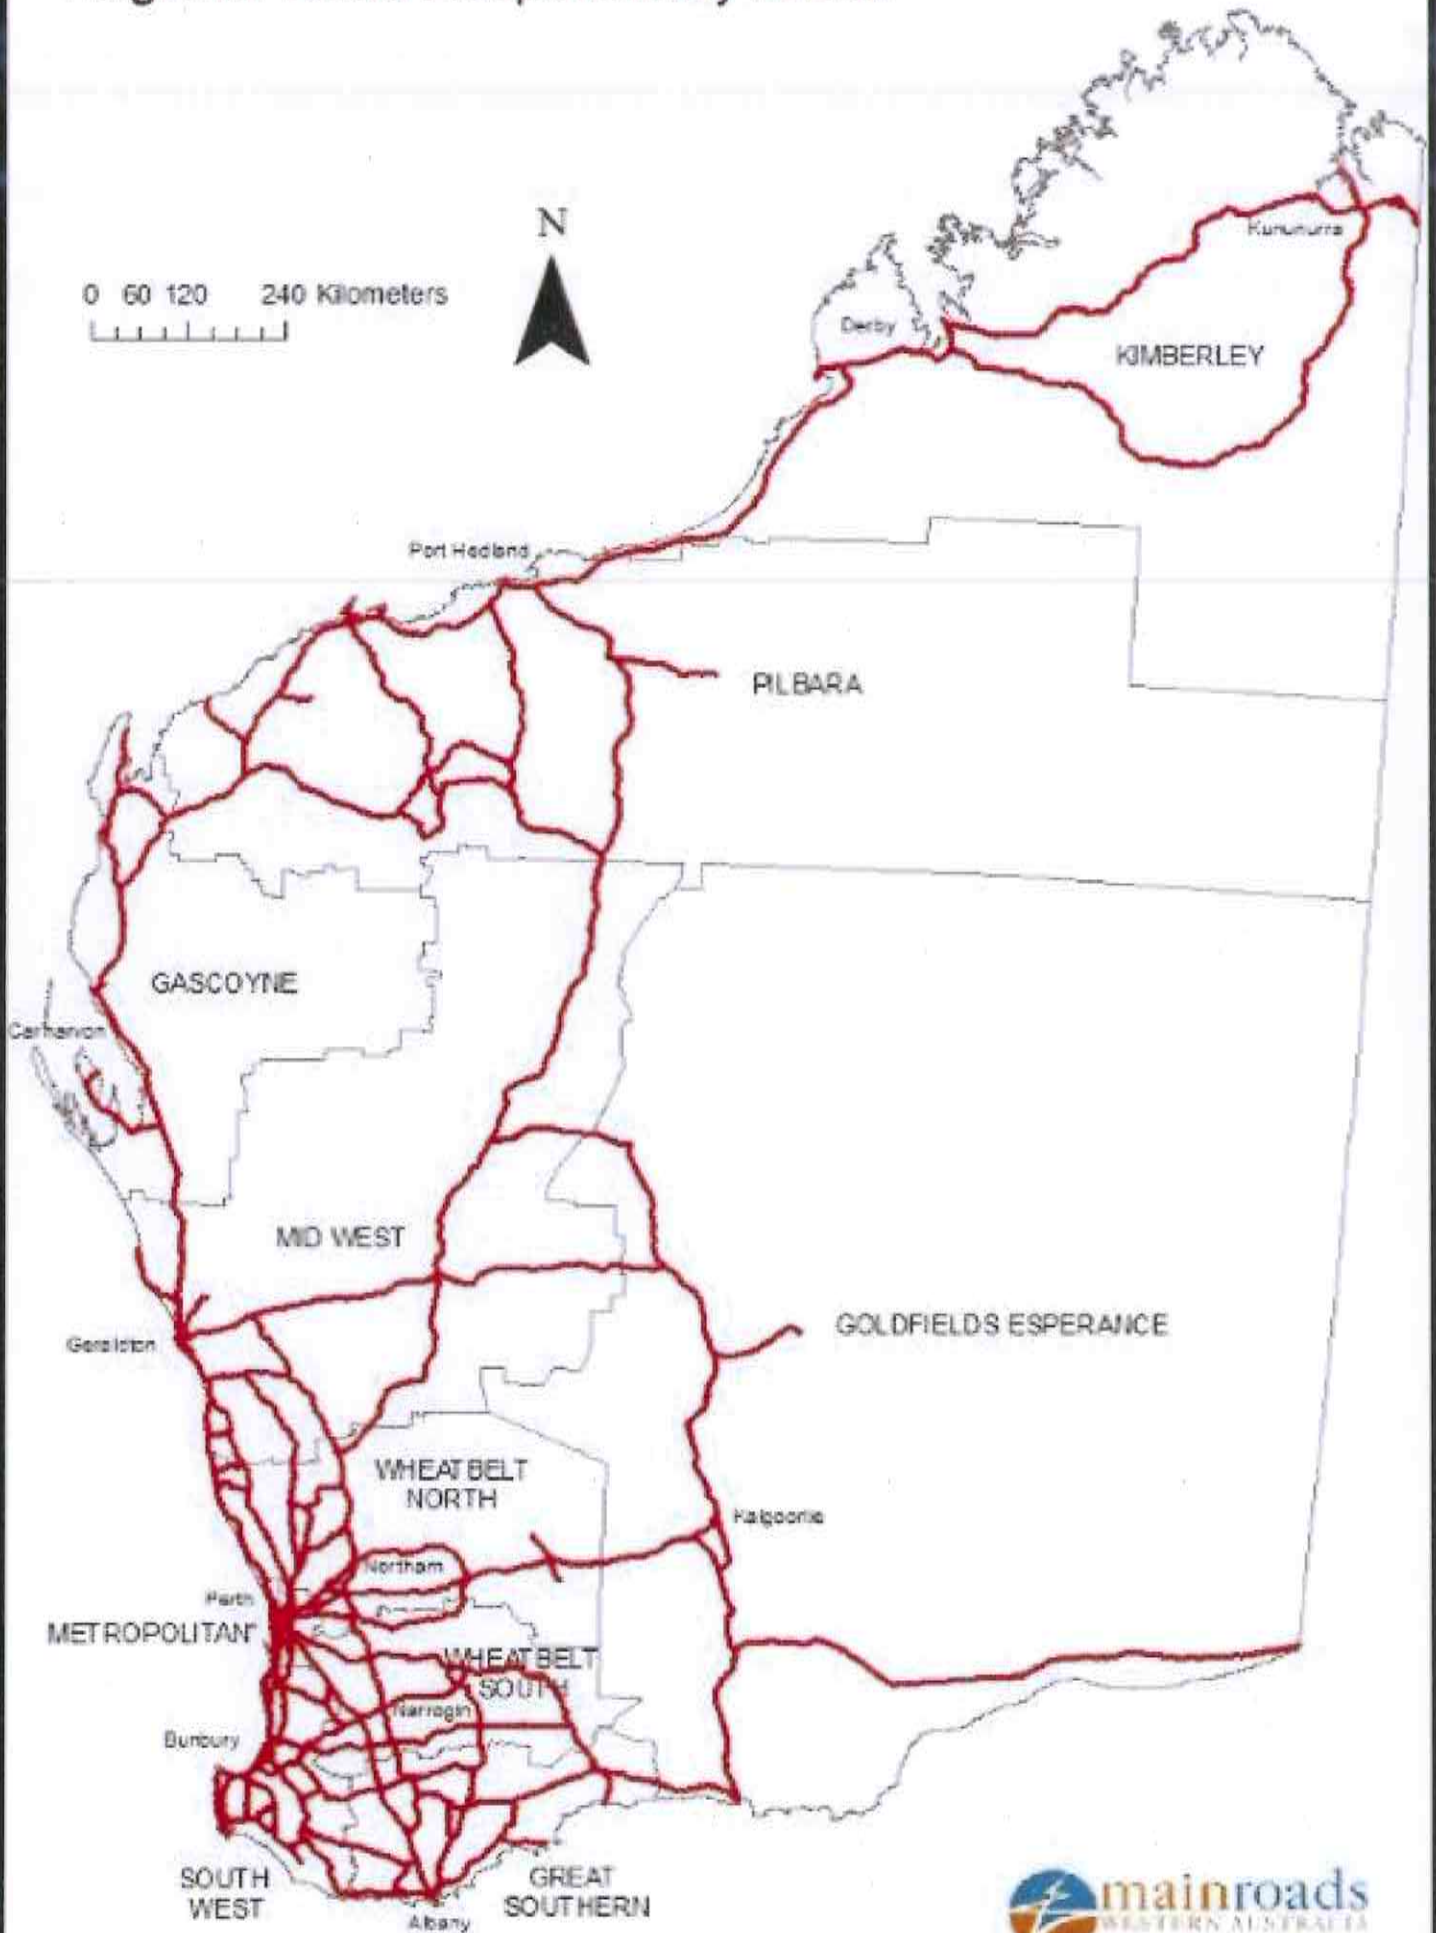

SCHEDULE 2

Optimal Timing for Seeding and Planting

Area of state	Optimal timing	
	<i>Direct seeding</i>	<i>Planting</i>
Gascoyne	May in south of region; November-December in north of region.	No <i>planting</i> without irrigation.
Goldfields – Esperance	April-May. Earlier in south than in north.	No <i>planting</i> without irrigation.
Great Southern	April-May throughout region. <i>Direct seeding</i> during September-October within 30km of the coast can also be successful due to warm temperatures and spring coastal showers.	May-June.
Kimberley	October-December, preferably just before rain.	No <i>planting</i> without irrigation.
Metropolitan	April-June.	May-July.
Midwest	April-May in south of region; November-December in extreme north of region.	May-June in southern part of region only.
Pilbara	November-December but preferably just before rain.	No <i>planting</i> without irrigation.
South West	April-June.	May-June.
Wheatbelt North	May – June.	June- July.
Wheatbelt South	April-June.	May-June.

SCHEDULE 3

Regional Maps

Regional Road Responsibility Areas

0 60 120 240 Kilometers

Schedule 3A: Metropolitan Region Map

Metropolitan Region

JOONDALUP

MOLAND

MORLEY

PERTH

CANNINGTON

PREMANTLE

ARMADALE

ROCKINGHAM

Schedule 3B: South West Region Map

South West Region

Schedule 3C: Wheatbelt South Region Map

Wheatbelt South Region

Schedule 3D: Wheatbelt North Region Map

Wheatbelt North Region

Schedule 3E: Great Southern Region Map

Schedule 3F: Goldfields-Esperance Region Map