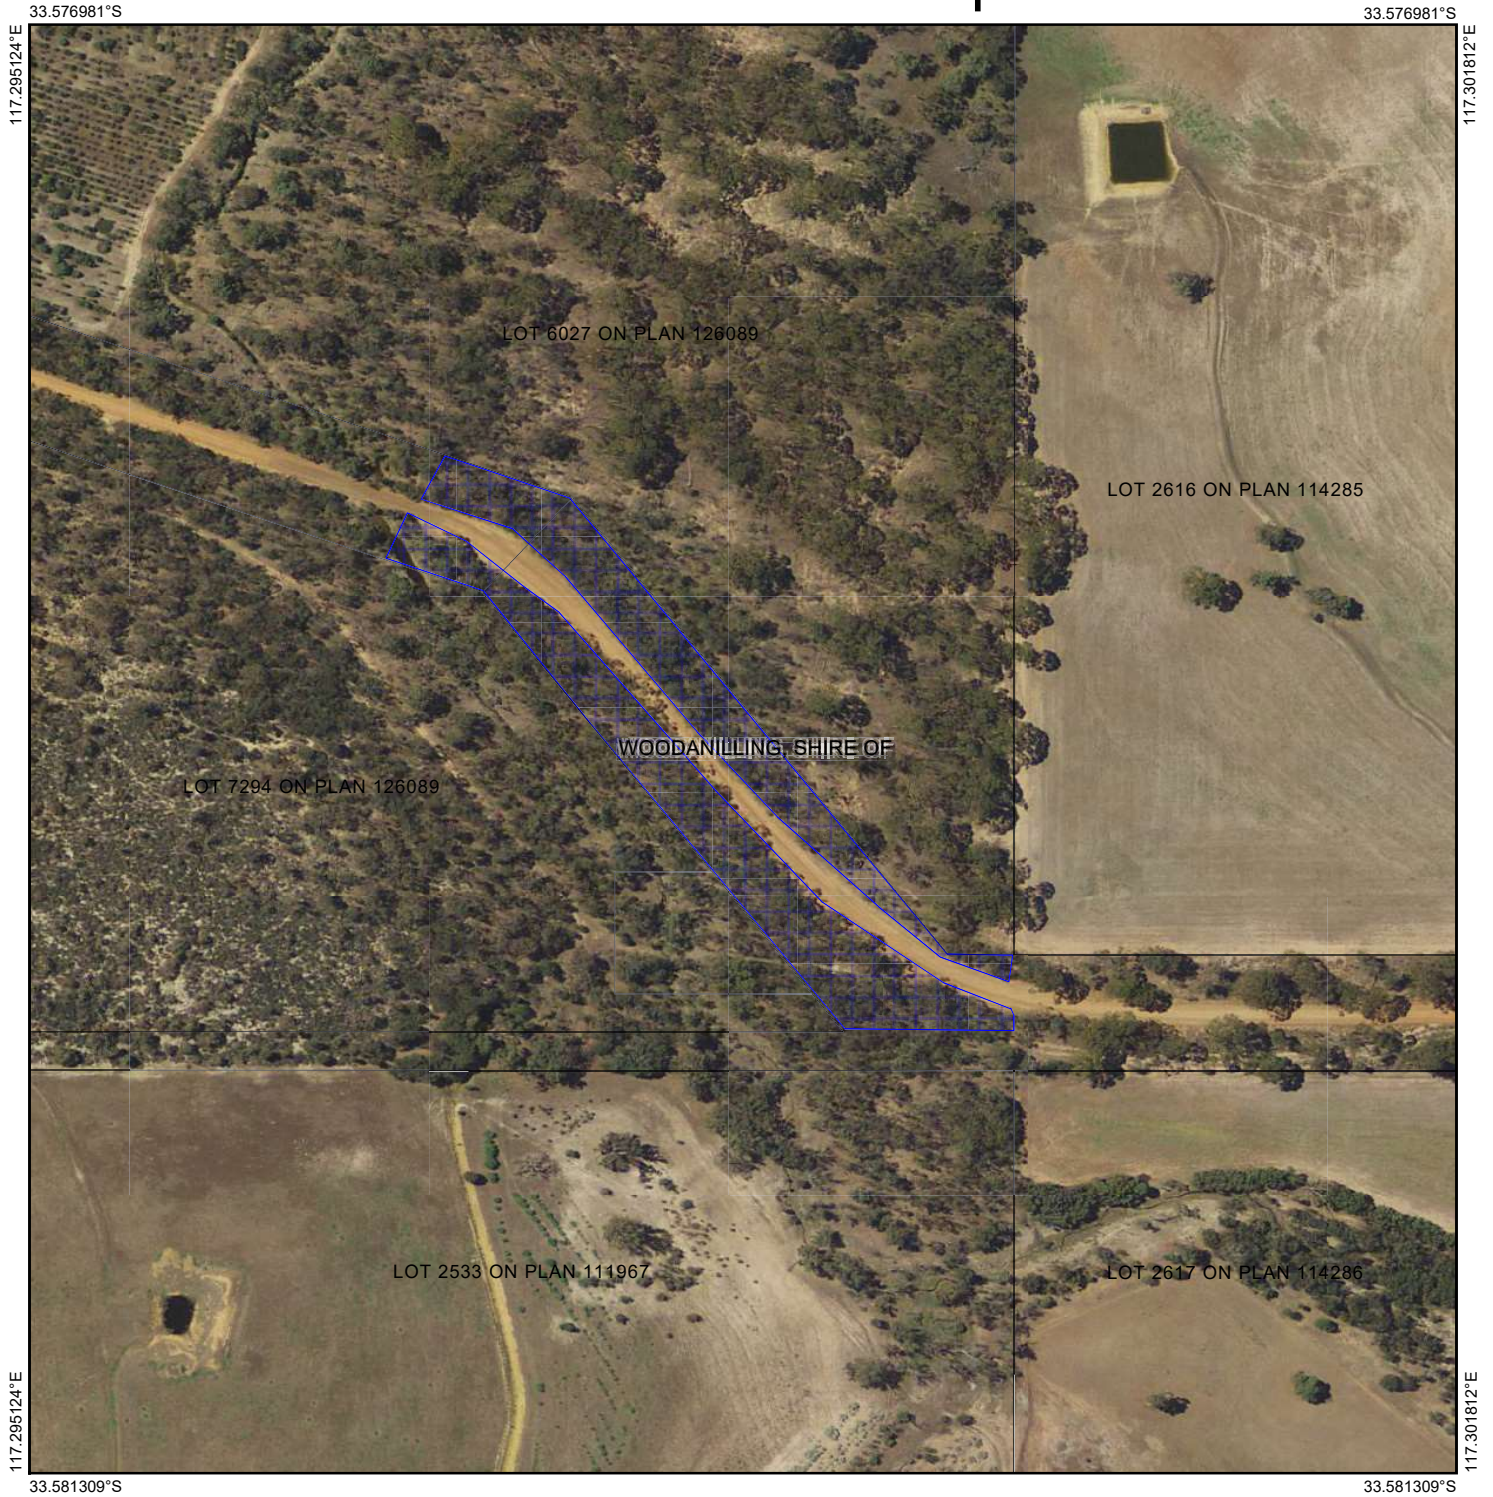

CPS 8192/1 - Map

Legend

-  Imagery
-  Cadastre
-  Clearing Instruments Proposals
-  Roads
-  Local Government Authority

(Approximate when reproduced at A4)

GDA 94 (Lat/Long)

Geocentric Datum of Australia 1994