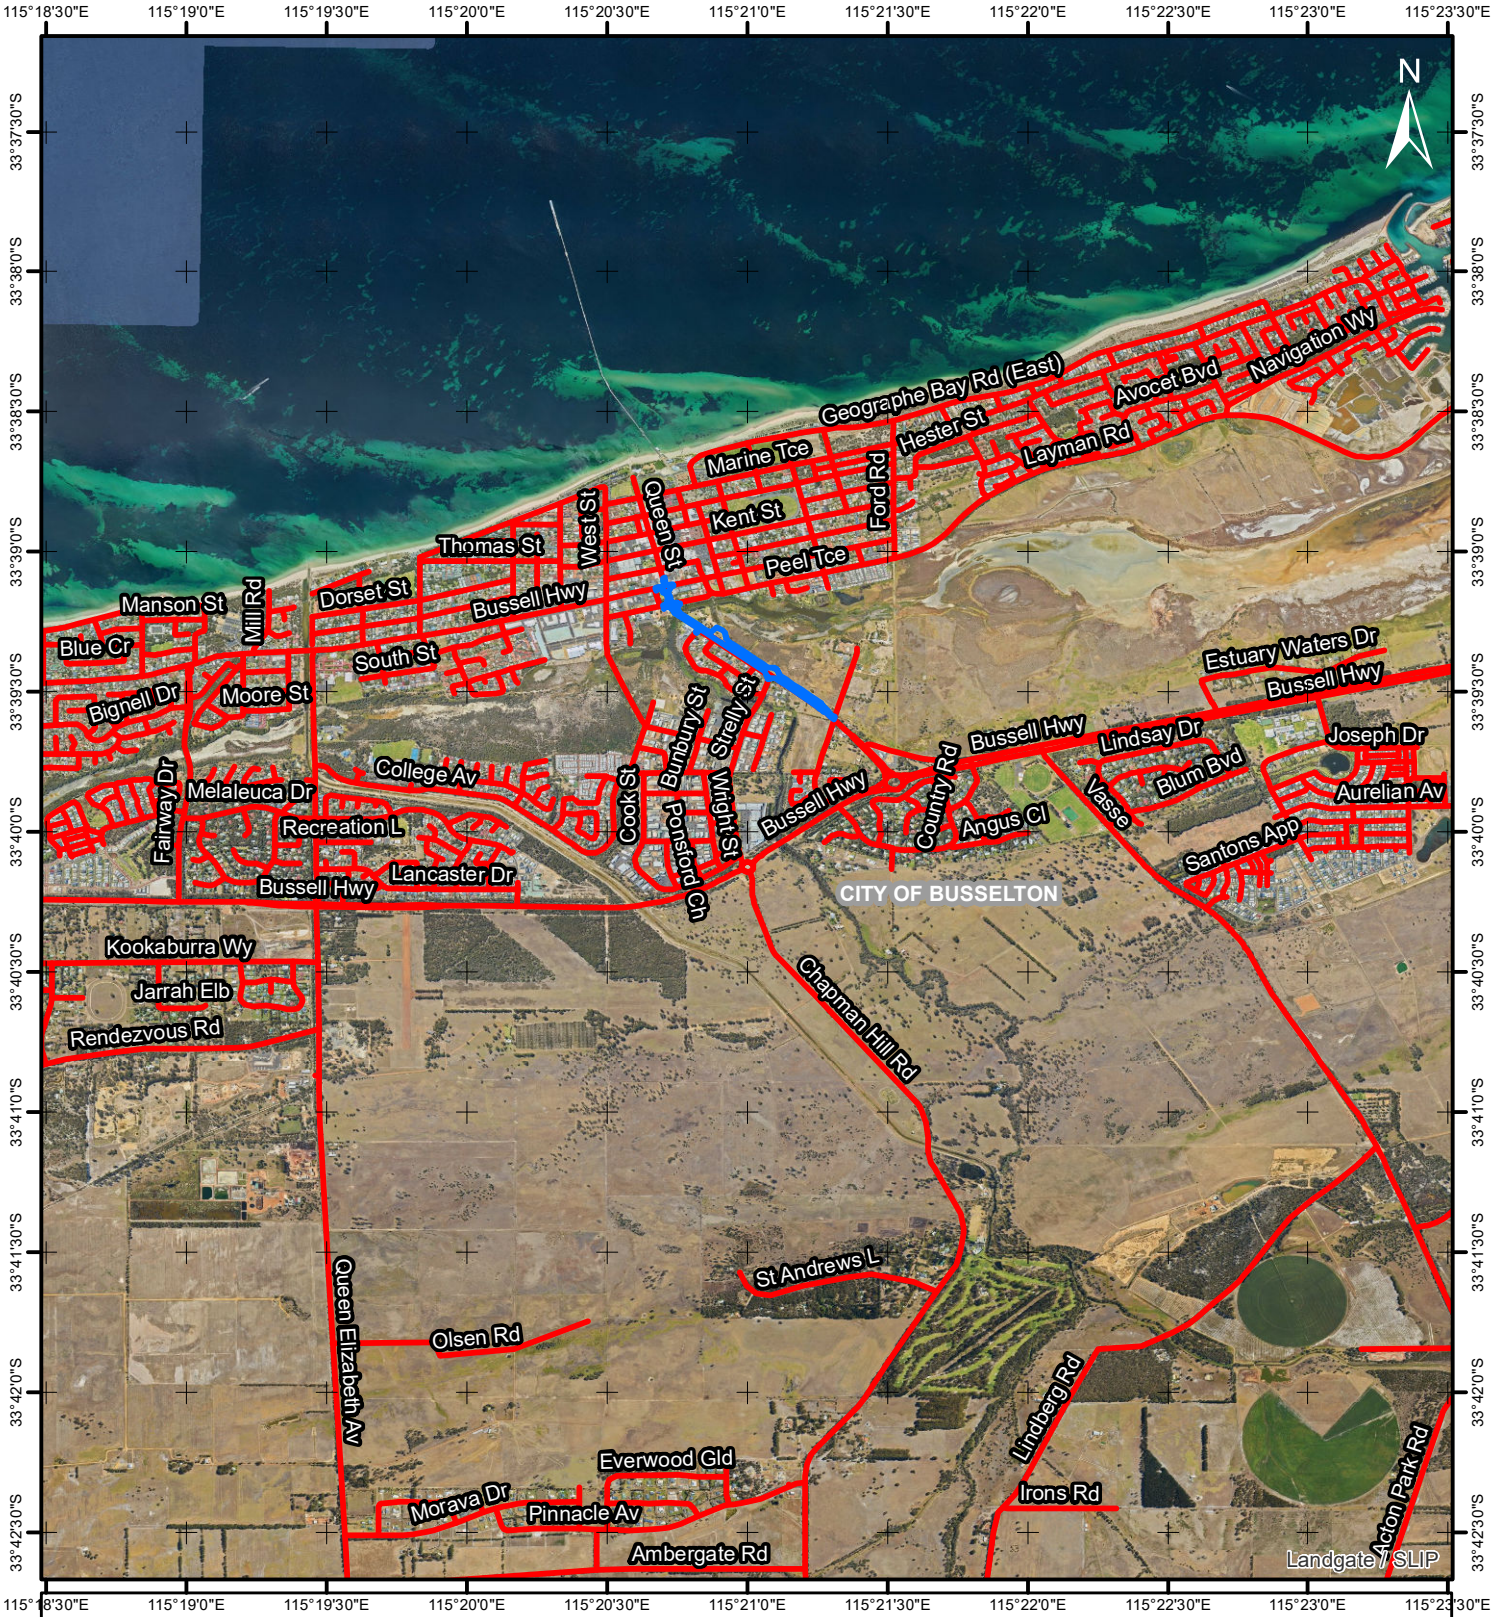

CPS 8193/1 - Context Map

Legend

-  Areas applied to clear
-  Roads
-  Local Government Authorities

Landgate_Subscription_ImageryWANow

RGB

-  Red: Band_1
-  Green: Band_2
-  Blue: Band_3

GDA 94 Zone 50

1:50,000

GOVERNMENT OF
WESTERN AUSTRALIA
WA Crown Copyright 2018