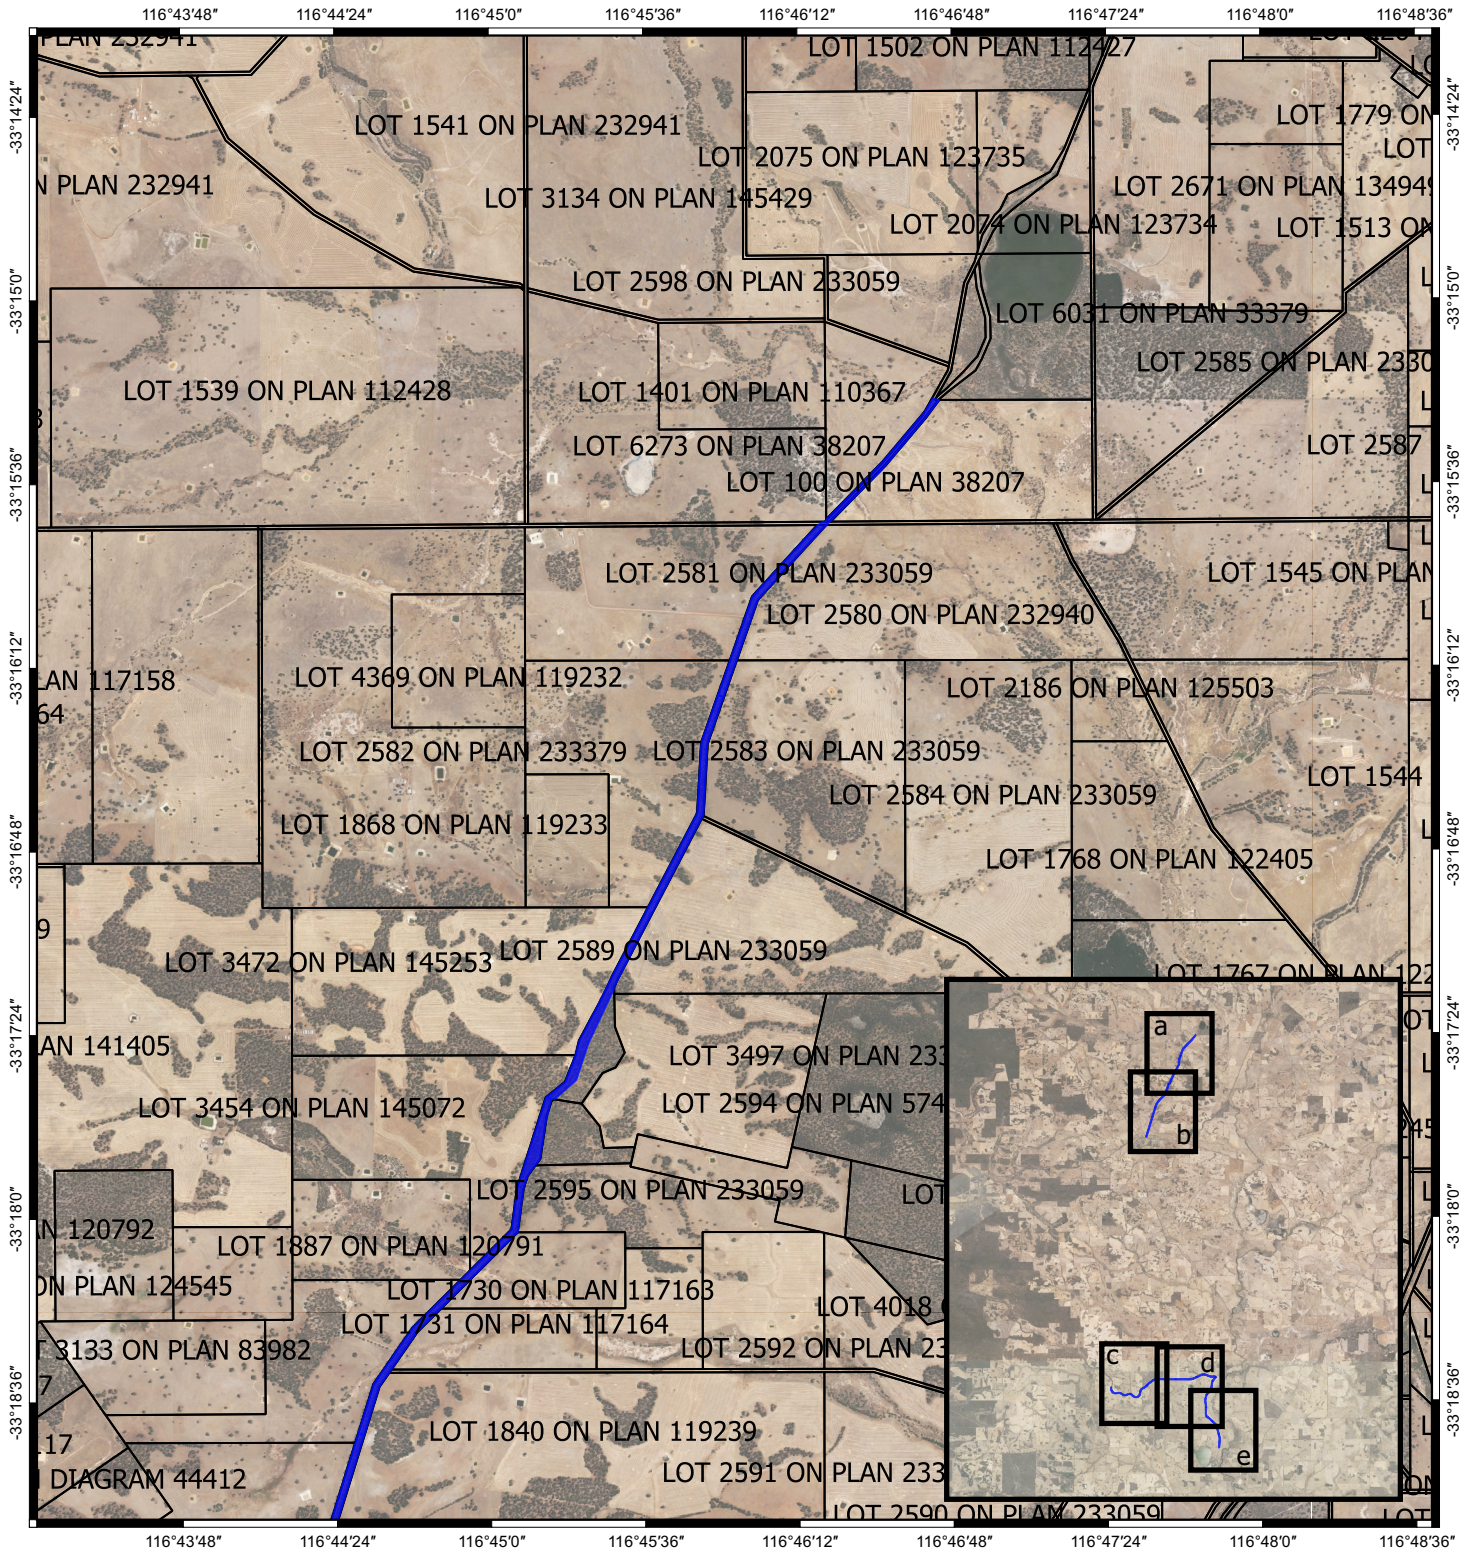

Map 8201/1a

Legend

-  CPS areas applied to clear
- Virtual Mosaic - WA Now

MGA 94
Geocentric Datum of Australia 1994

GOVERNMENT OF
WESTERN AUSTRALIA

.....Date.....

Officer with delegated authority under Section 20
of the Environmental Protection Act 1986