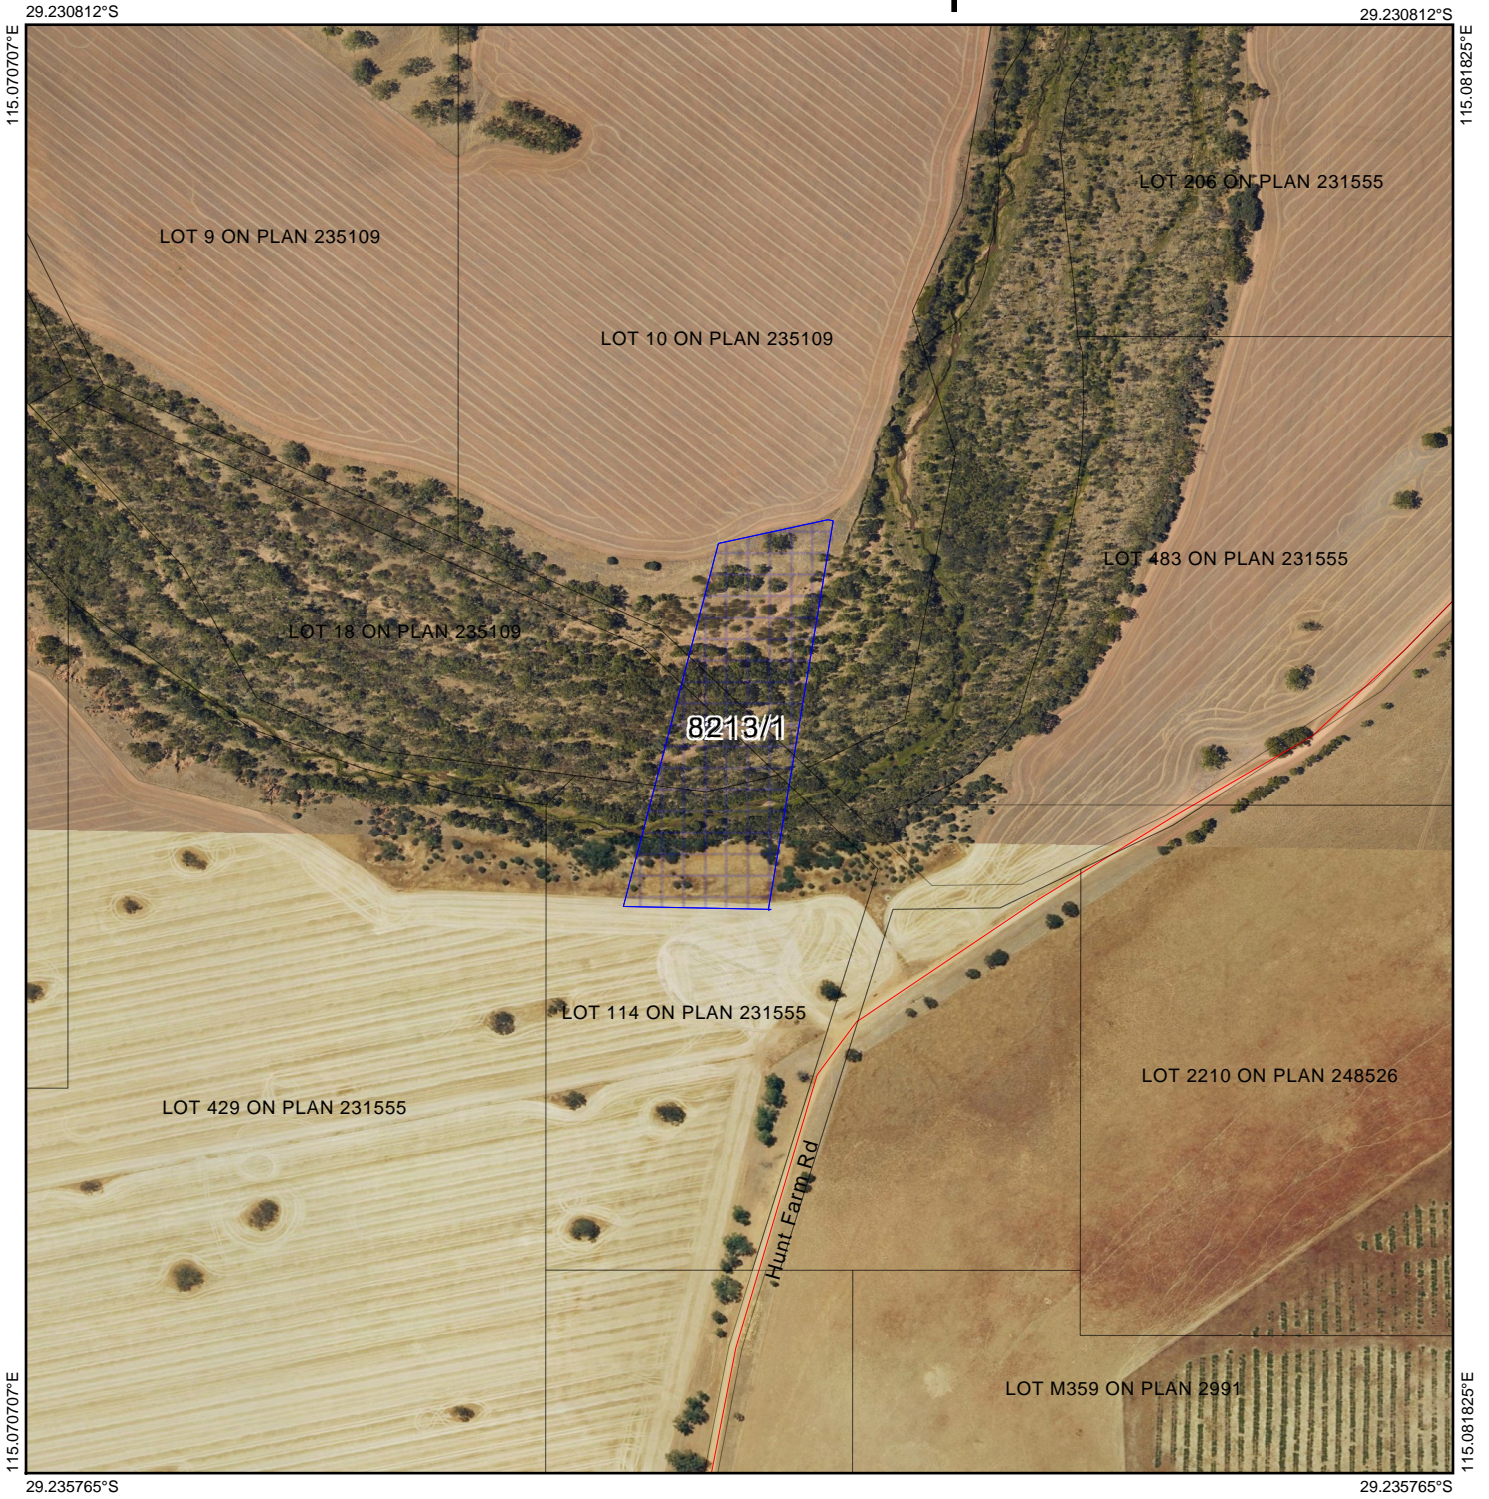

CPS 8213/1 Map

Legend

-  Imagery
-  Clearing Instruments Proposals
-  Roads

(Approximate when reproduced at A4)

GDA 94 (Lat/Long)

Geocentric Datum of Australia 1994

..... Date

GOVERNMENT OF
WESTERN AUSTRALIA
WA Crown Copyright 2018