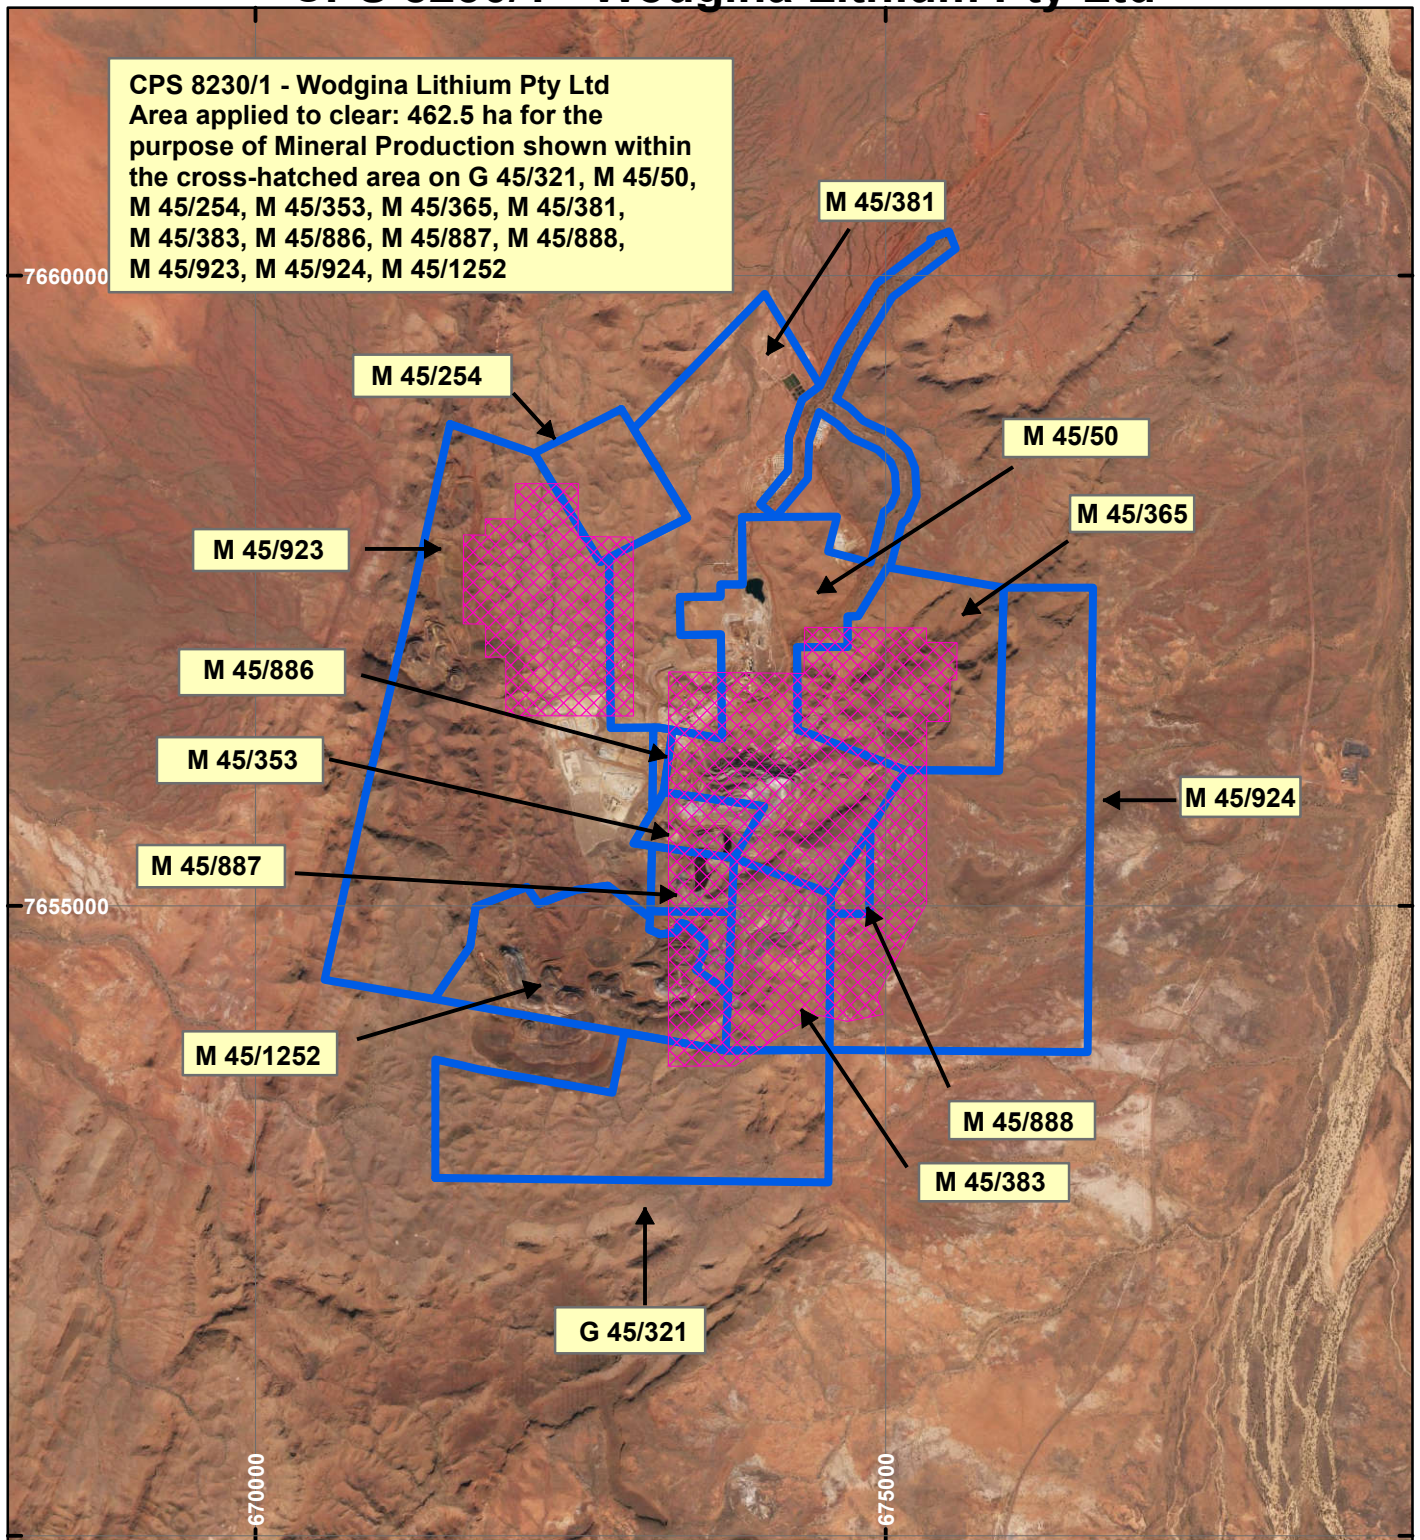

CPS 8230/1 - Wodgina Lithium Pty Ltd

LEGEND

Clearing Instruments

Mining Tenements

Orthophotography sourced from Landgate

Scale 1:60,000

(Approximate when reproduced at A4)

Geocentric Datum Australia 1994

Note: the data in this map have not been projected. This may result in geometric distortion or measurement inaccuracies.

..... Date

Officer with delegated authority under Section 20 of the Environmental Protection Act 1986