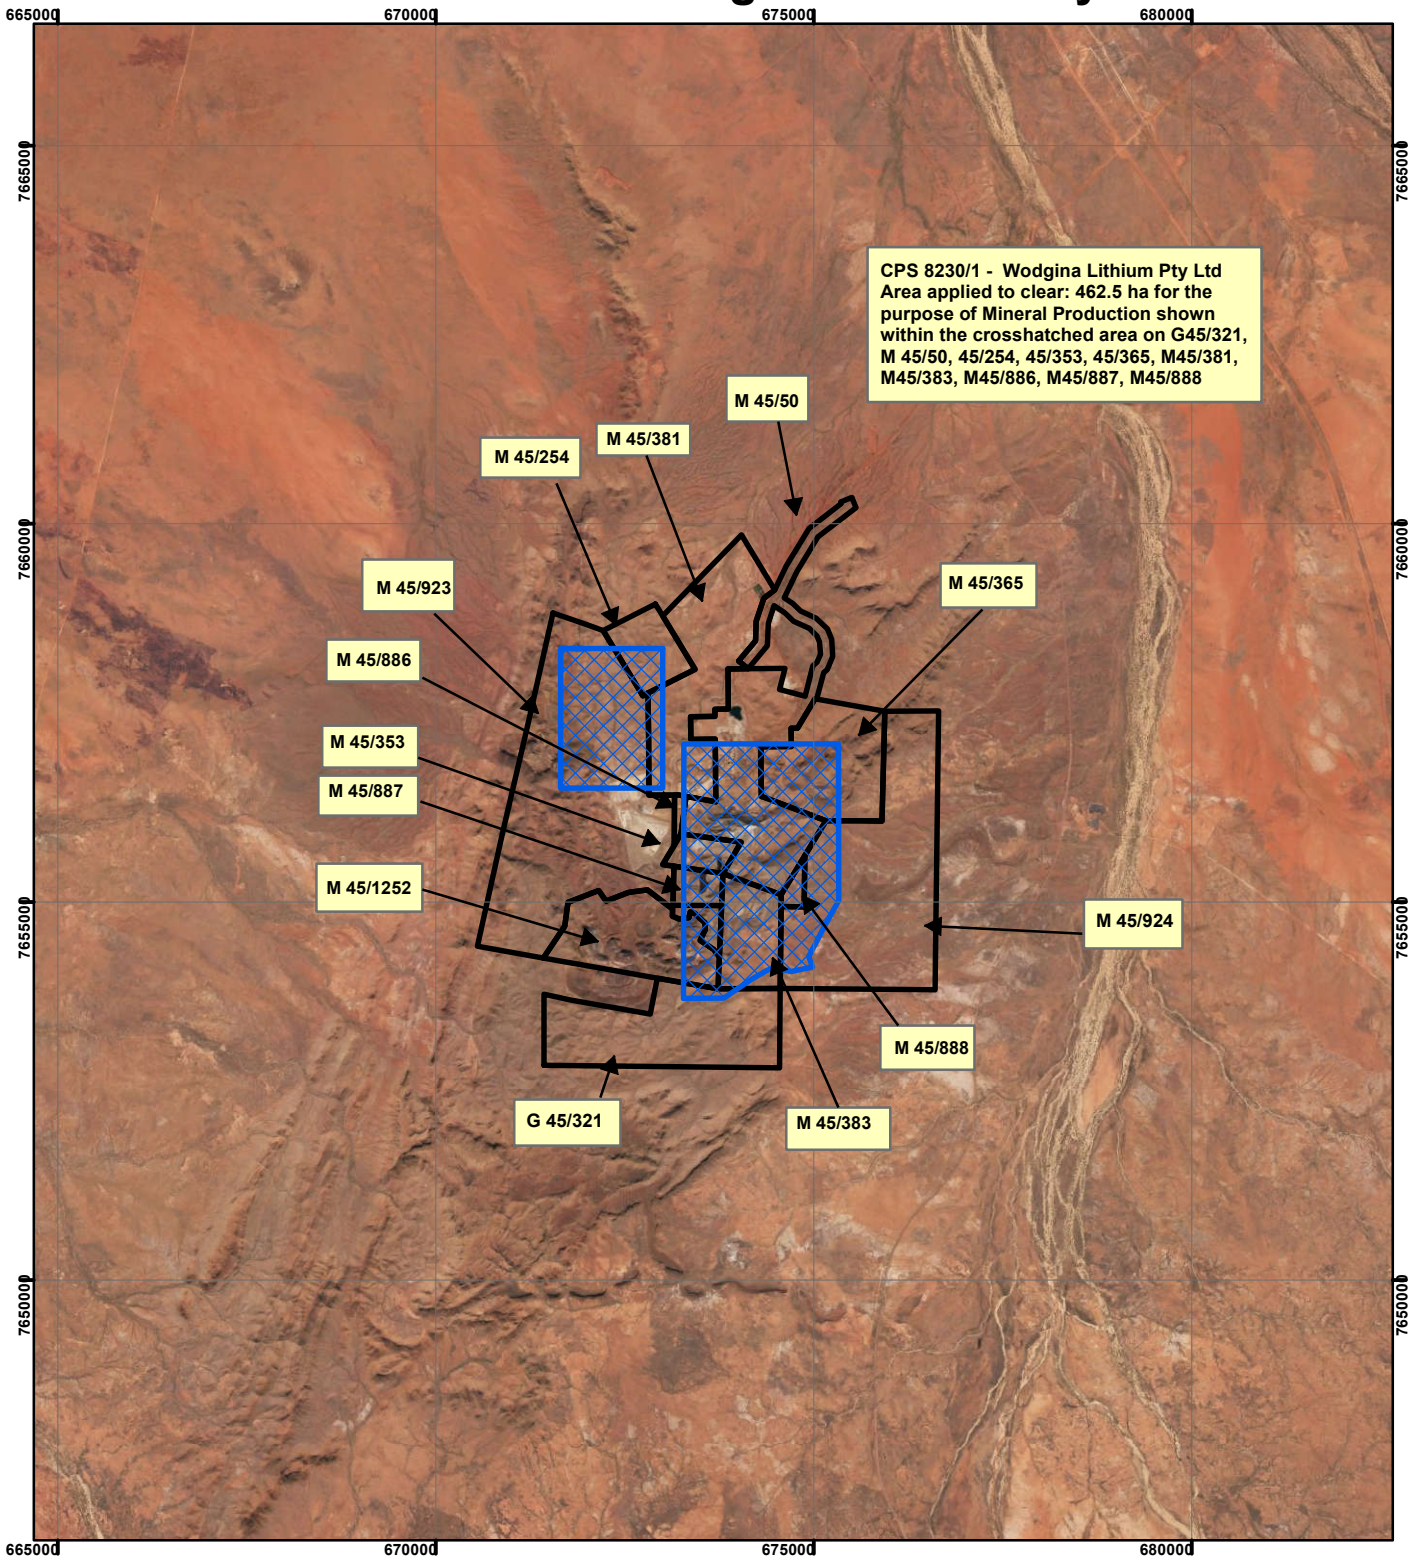

CPS 8230/1 - Wodgina Lithium Pty Ltd

Legend

 Clearing Instruments

TENID

-  G 4500321
-  M 4500050
-  M 4500254
-  M 4500353
-  M 4500365
-  M 4500381
-  M 4500383
-  M 4500886
-  M 4500887
-  M 4500888
-  M 4500923
-  M 4500924
-  M 4501252

Geocentric Datum Australia 1994

Note: the data in this map have not been projected. This may result in geometric distortion or measurement inaccuracies.

..... Date

Officer with delegated authority under Section 20 of the Environmental Protection Act 1986

Information derived from this map should be confirmed with the data custodian acknowledged by the agency acronym in the legend.