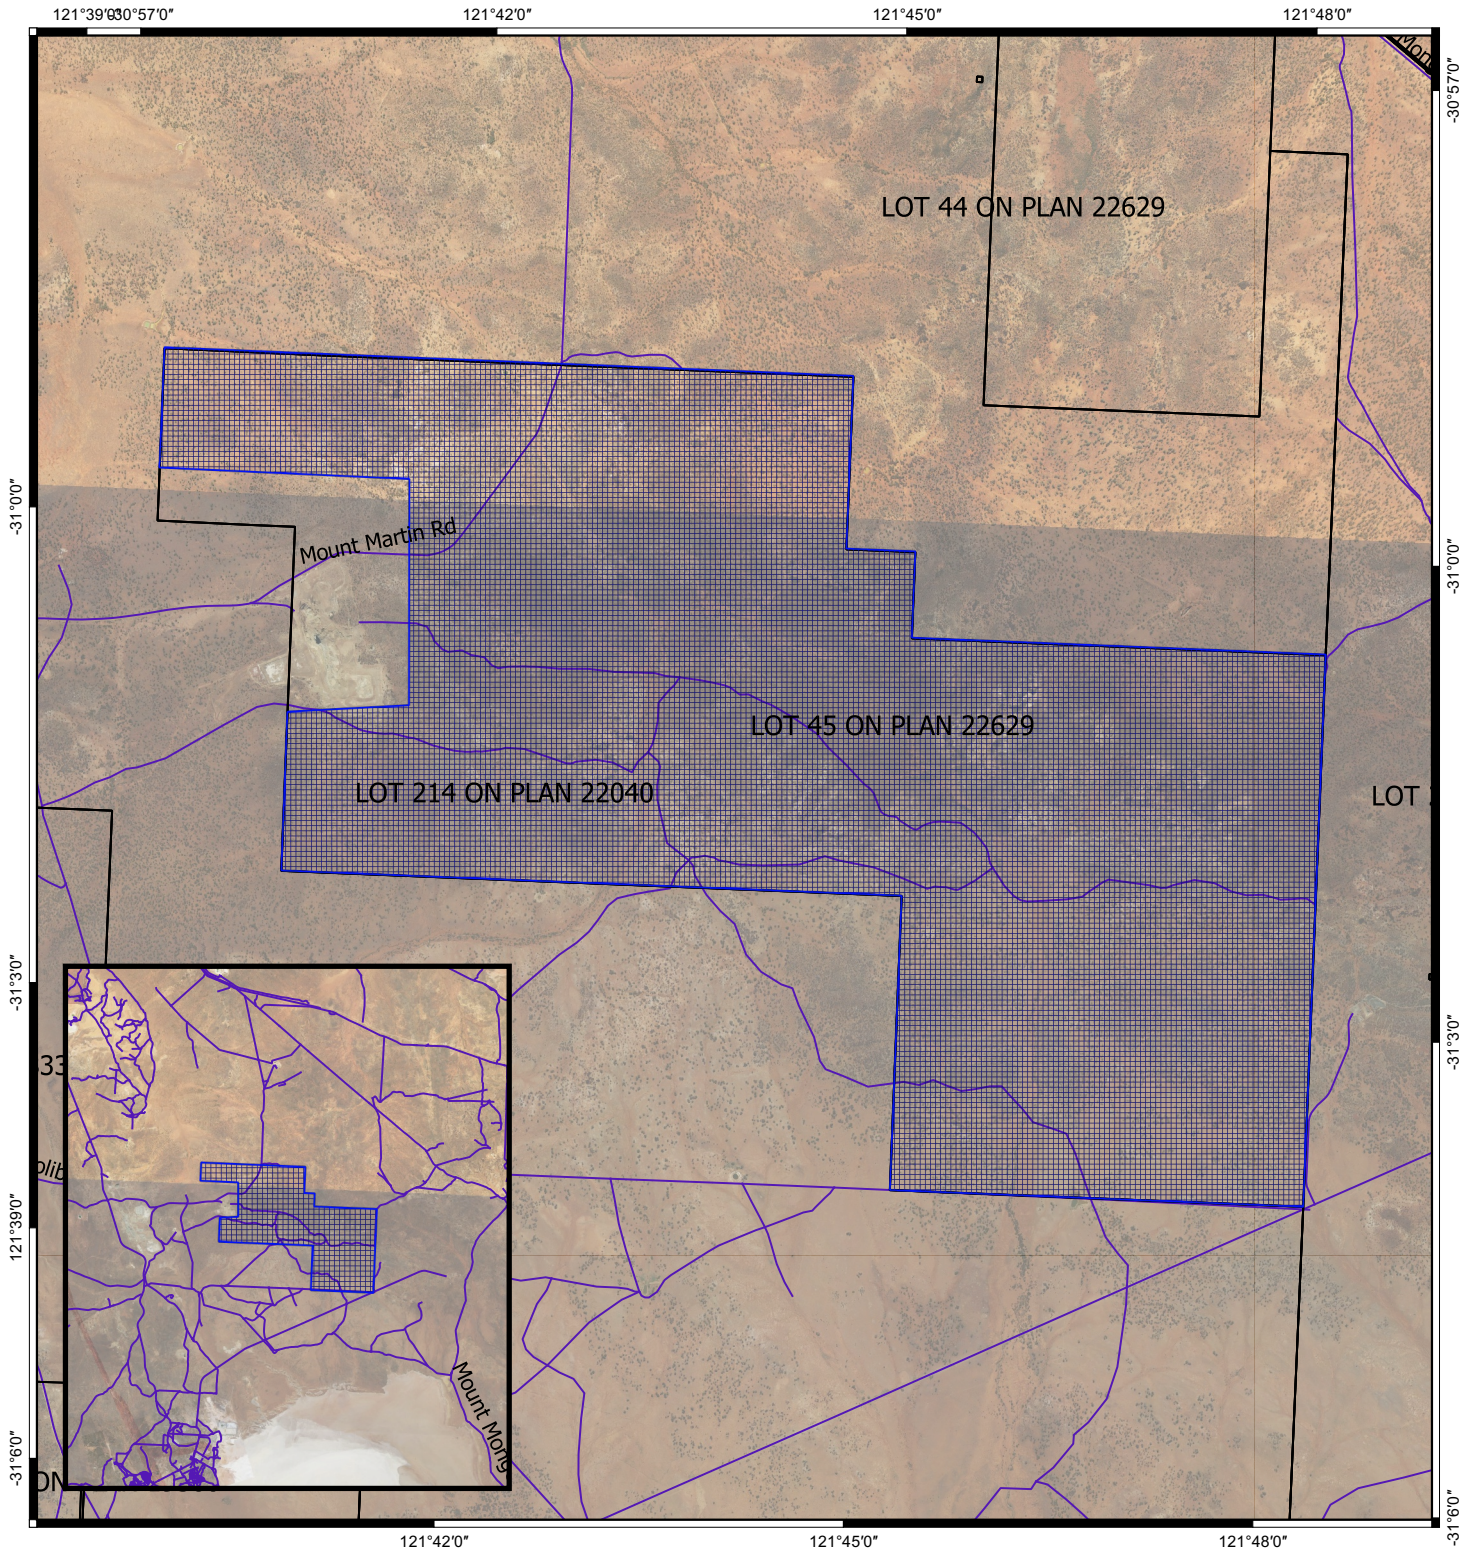

Map 8232/1

Legend

-  CPS areas applied to clear
- Virtual Mosaic - WA Now

3000 0 3000 m

MGA 94
Geocentric Datum of Australia 1994

GOVERNMENT OF
WESTERN AUSTRALIA