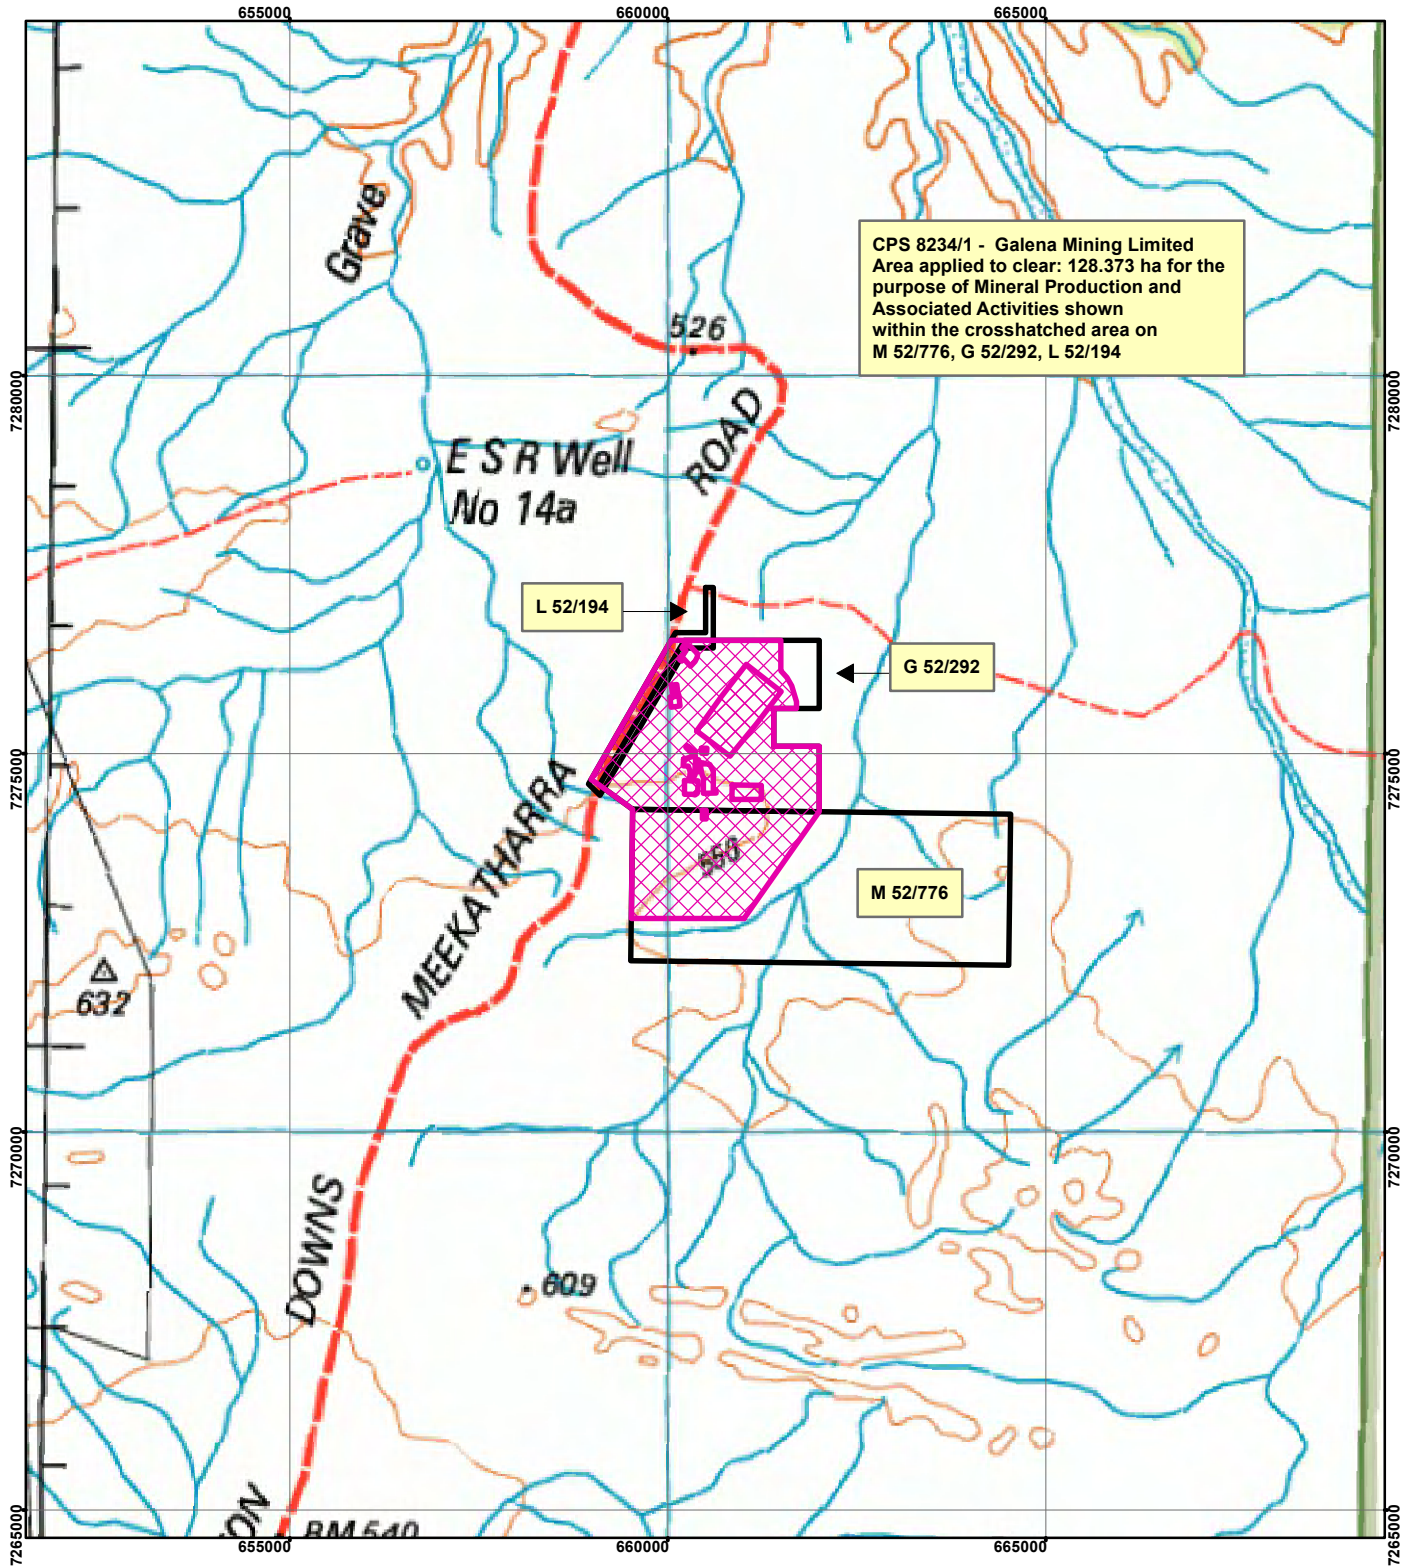

CPS 8234/1 - Galena Mining Limited

Legend

-  Clearing Instruments
-  Mining Tenements

Geocentric Datum Australia 1994

Note: the data in this map have not been projected. This may result in geometric distortion or measurement inaccuracies.

..... Date

Officer with delegated authority under Section 20 of the Environmental Protection Act 1986

Information derived from this map should be confirmed with the data custodian acknowledged by the agency acronym in the legend.