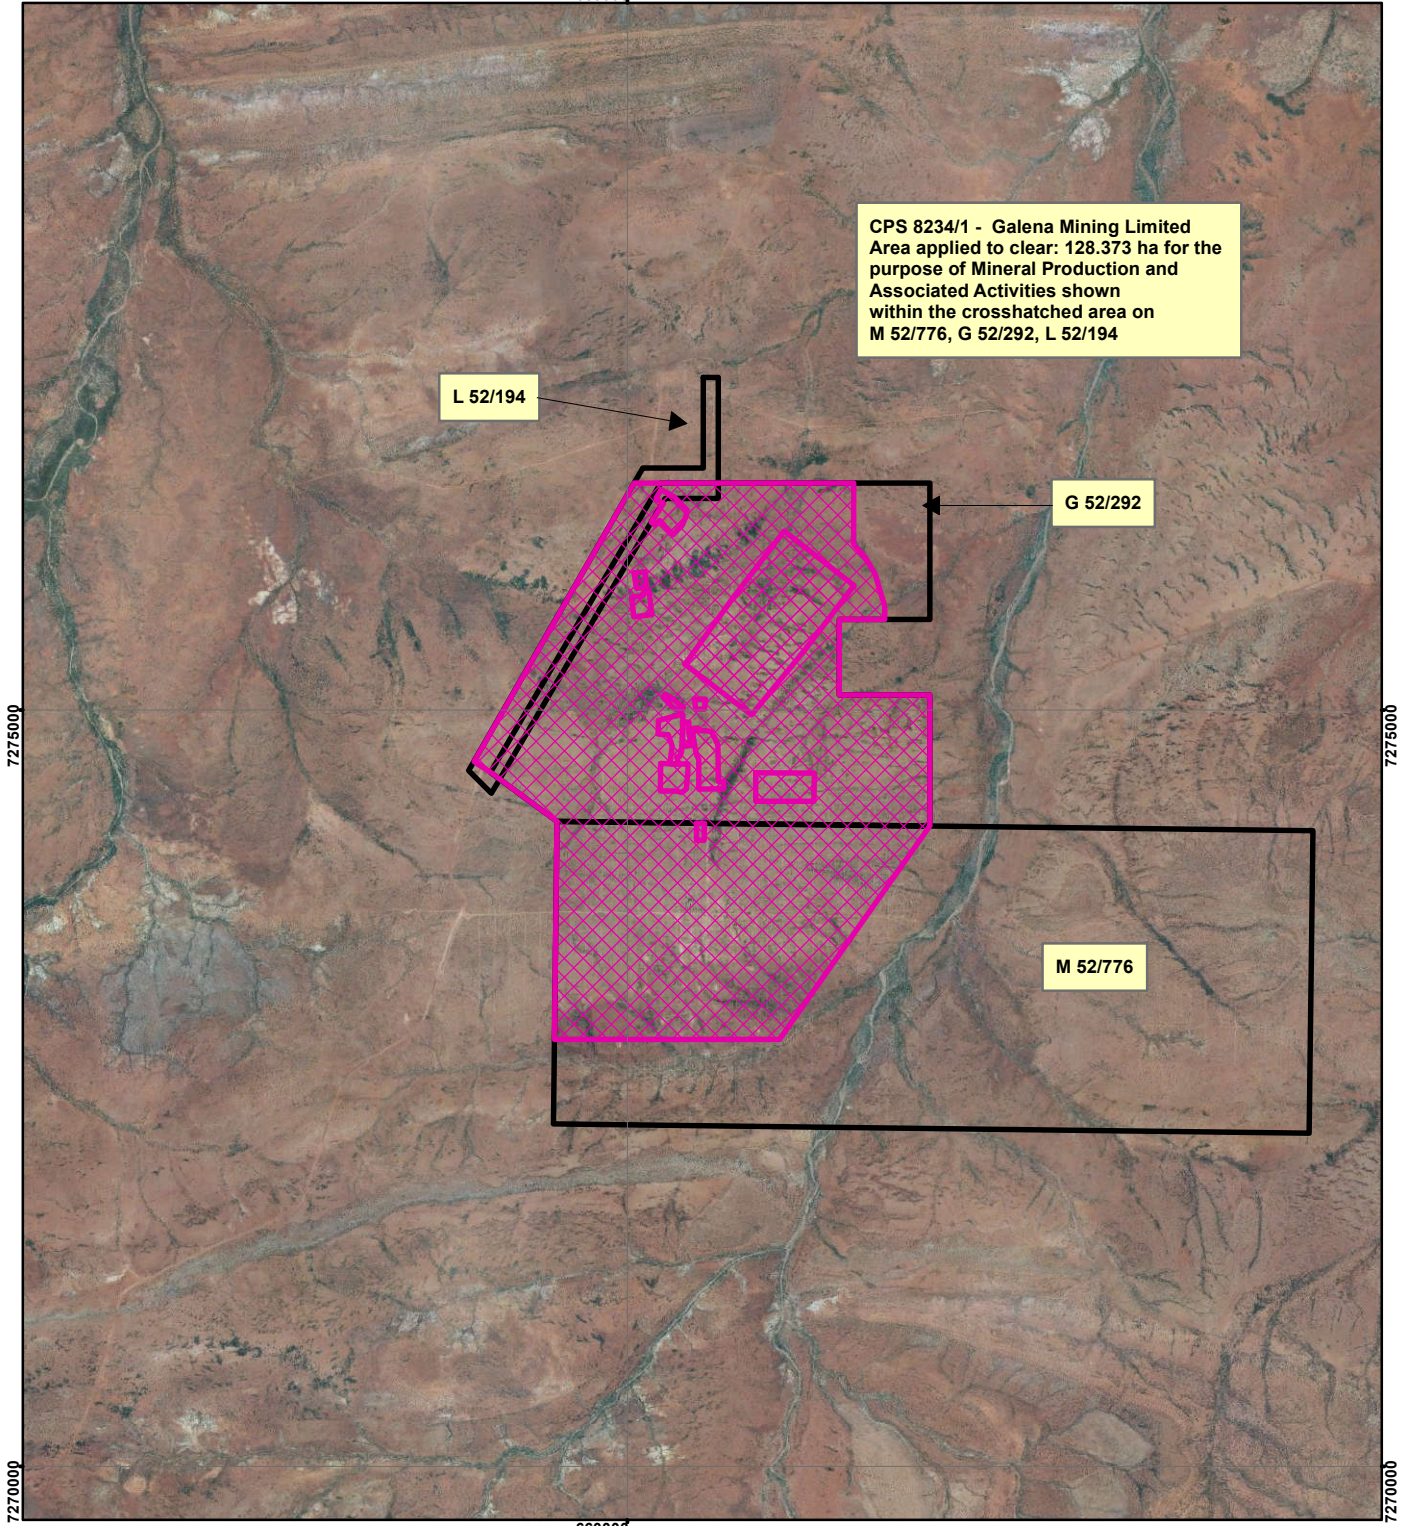

CPS 8234/1 - Galena Mining Limited

660000

Legend

-  Clearing Instruments
-  Mining Tenements

Geocentric Datum Australia 1994

Note: the data in this map have not been projected. This may result in geometric distortion or measurement inaccuracies.

..... Date

Officer with delegated authority under Section 20 of the Environmental Protection Act 1986

Information derived from this map should be confirmed with the data custodian acknowledged by the agency acronym in the legend.