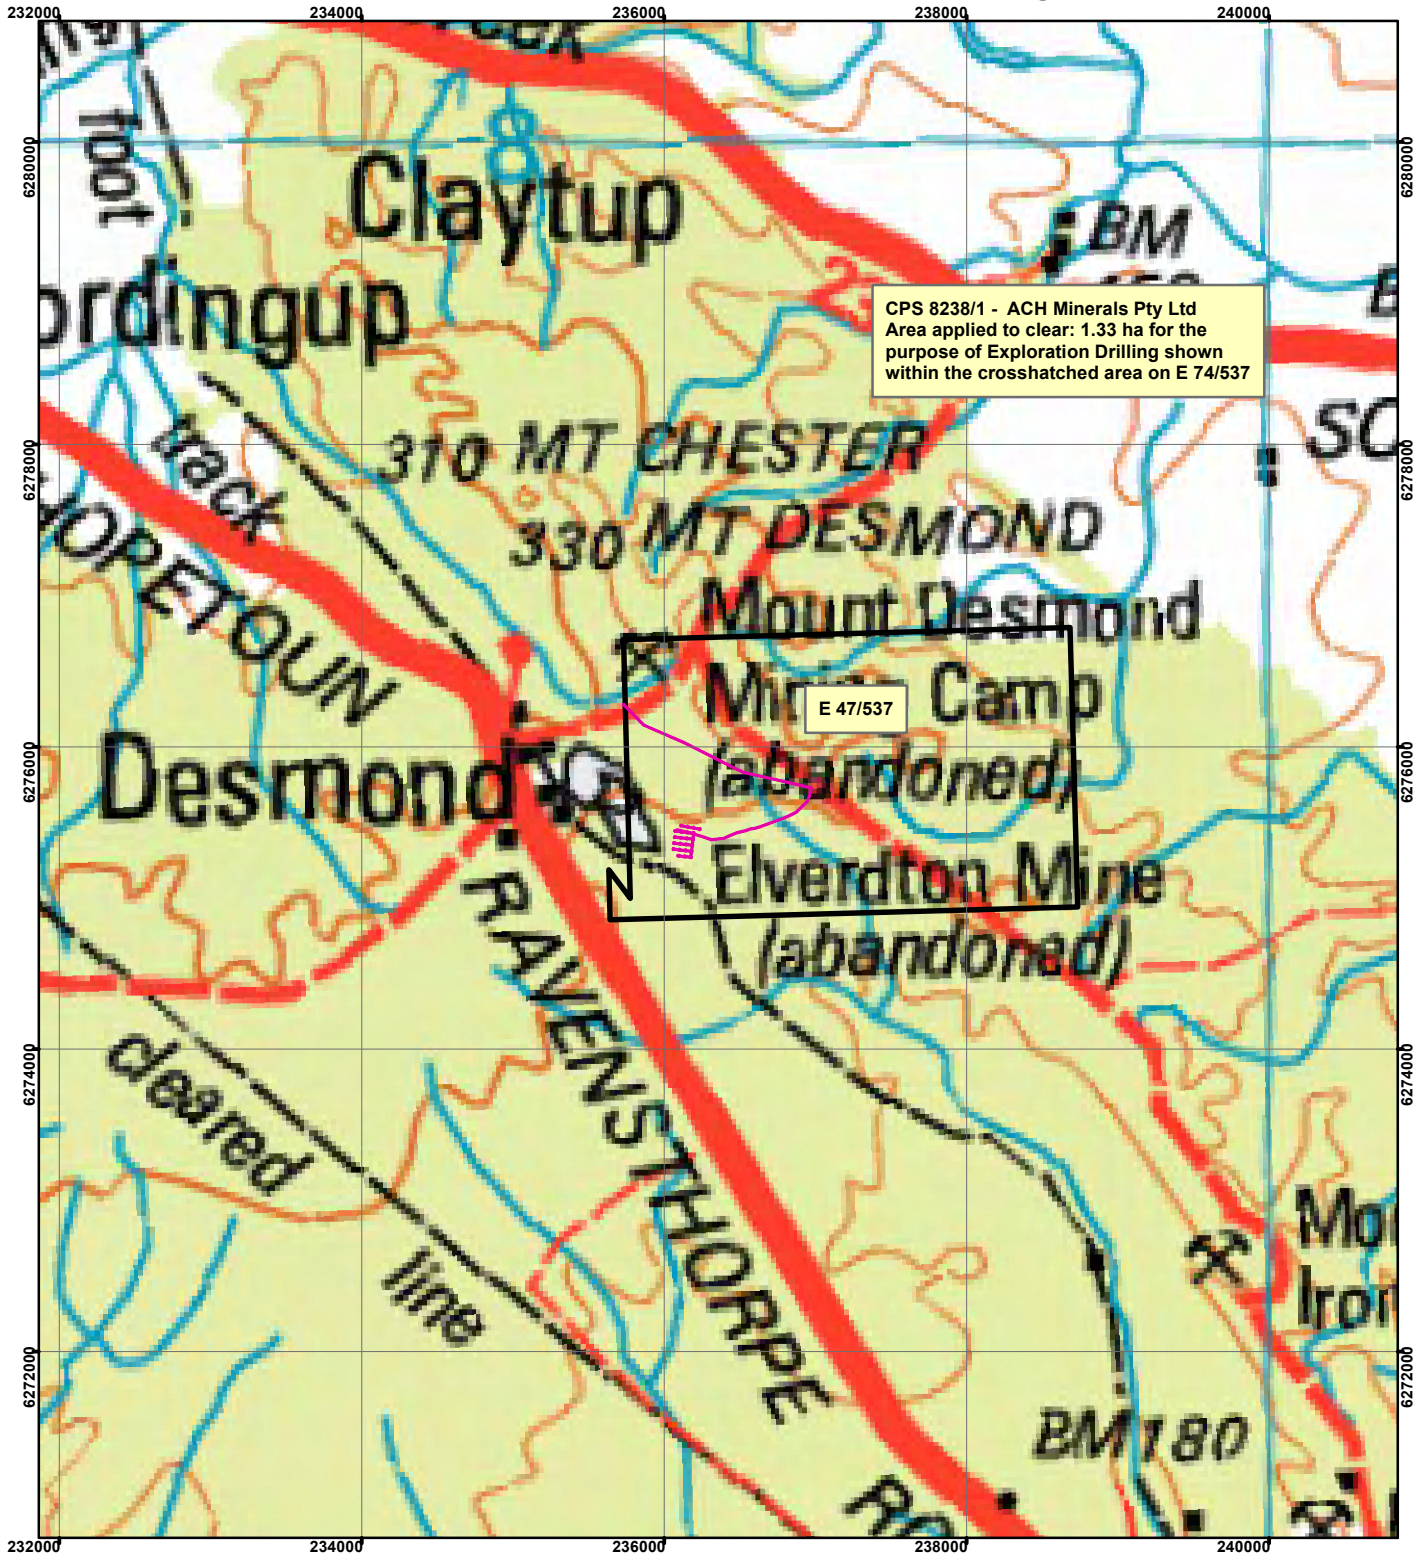

CPS 8238/1 - ACH Minerals Pty Ltd

Legend

-  Clearing Instruments
-  Mining Tenements

Metres
Scale 1:50,000

Geocentric Datum Australia 1994
 Note: the data in this map have not been projected. This may result in geometric distortion or measurement inaccuracies.

..... Date

Officer with delegated authority under Section 20 of the Environmental Protection Act 1986

Information derived from this map should be confirmed with the data custodian acknowledged by the agency acronym in the legend.