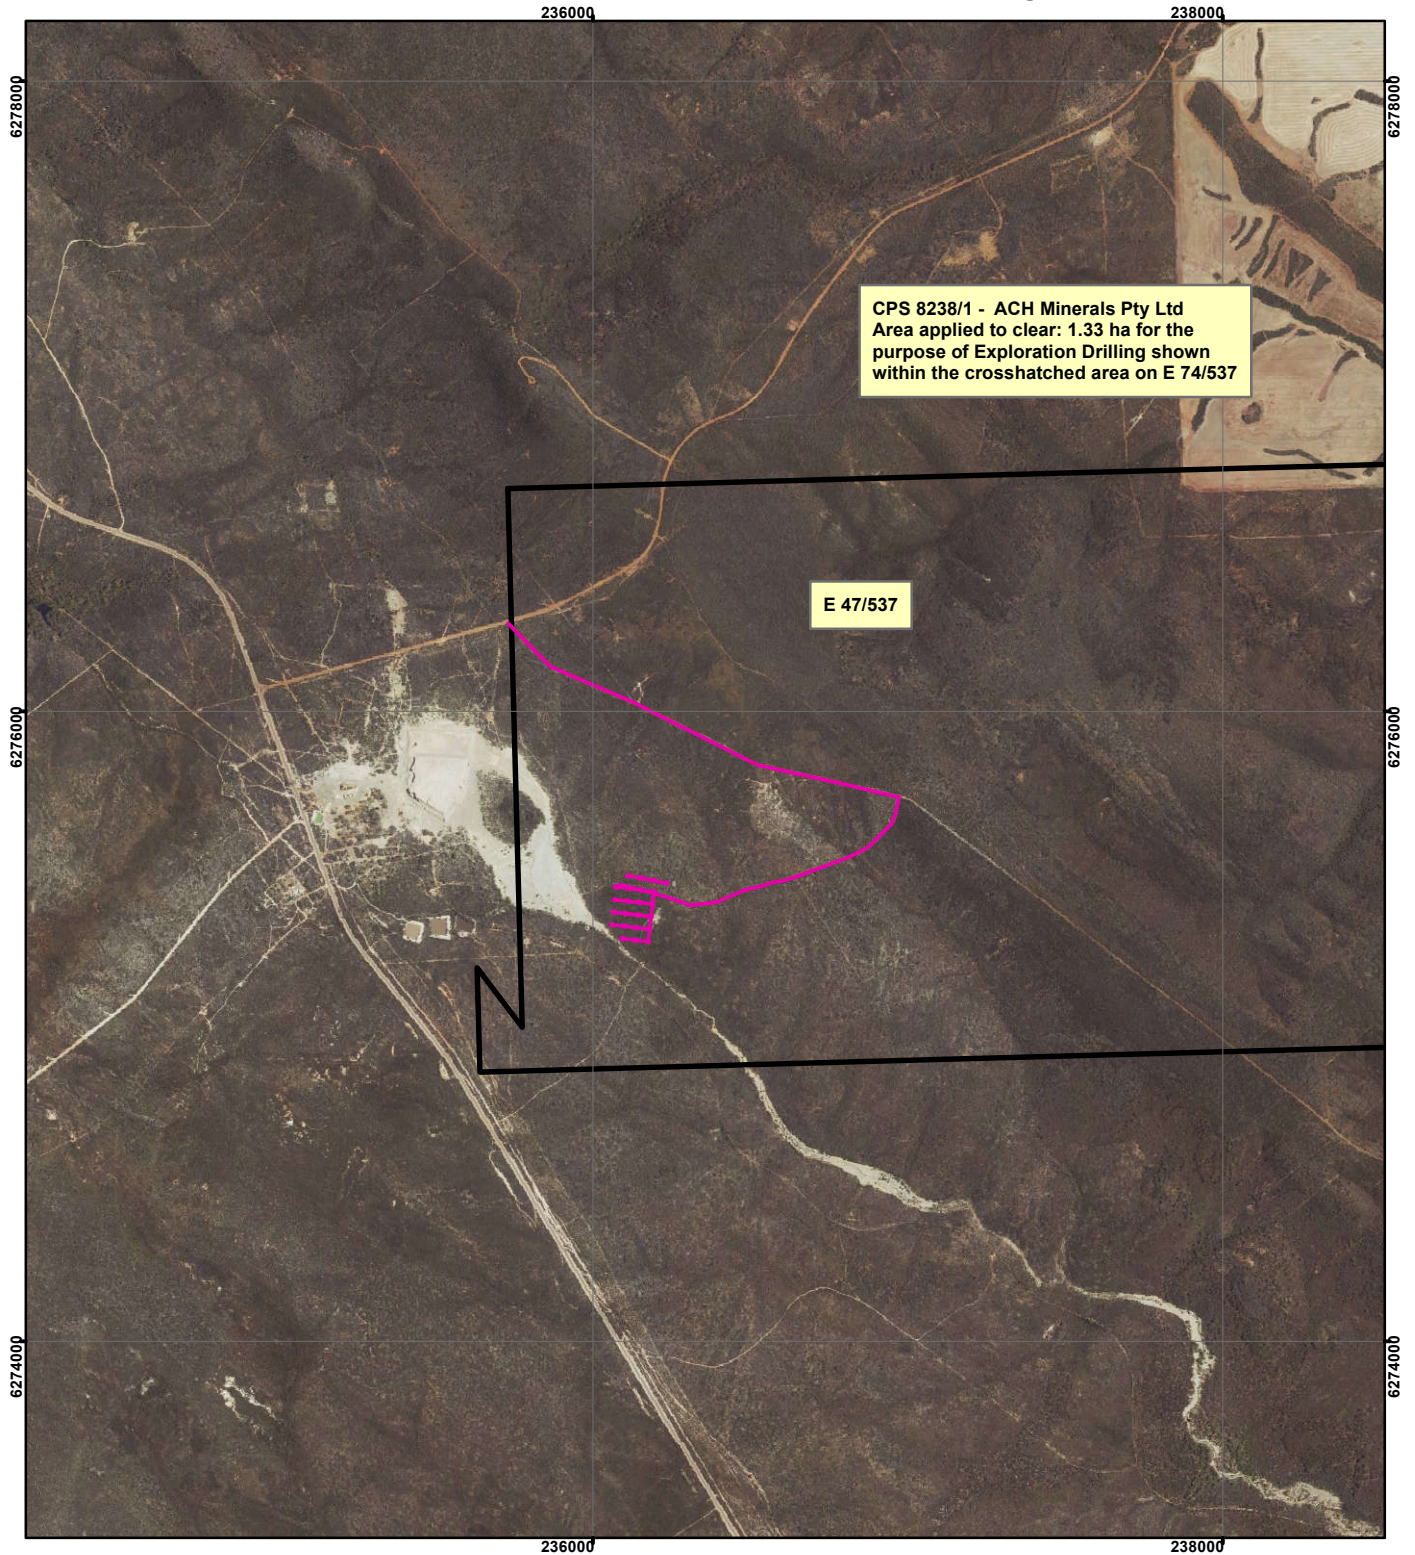

CPS 8238/1 - ACH Minerals Pty Ltd

Legend

-  Clearing Instruments
-  Mining Tenements

Geocentric Datum Australia 1994

Note: the data in this map have not been projected. This may result in geometric distortion or measurement inaccuracies.

..... Date

Officer with delegated authority under Section 20 of the Environmental Protection Act 1986

Information derived from this map should be confirmed with the data custodian acknowledged by the agency acronym in the legend.