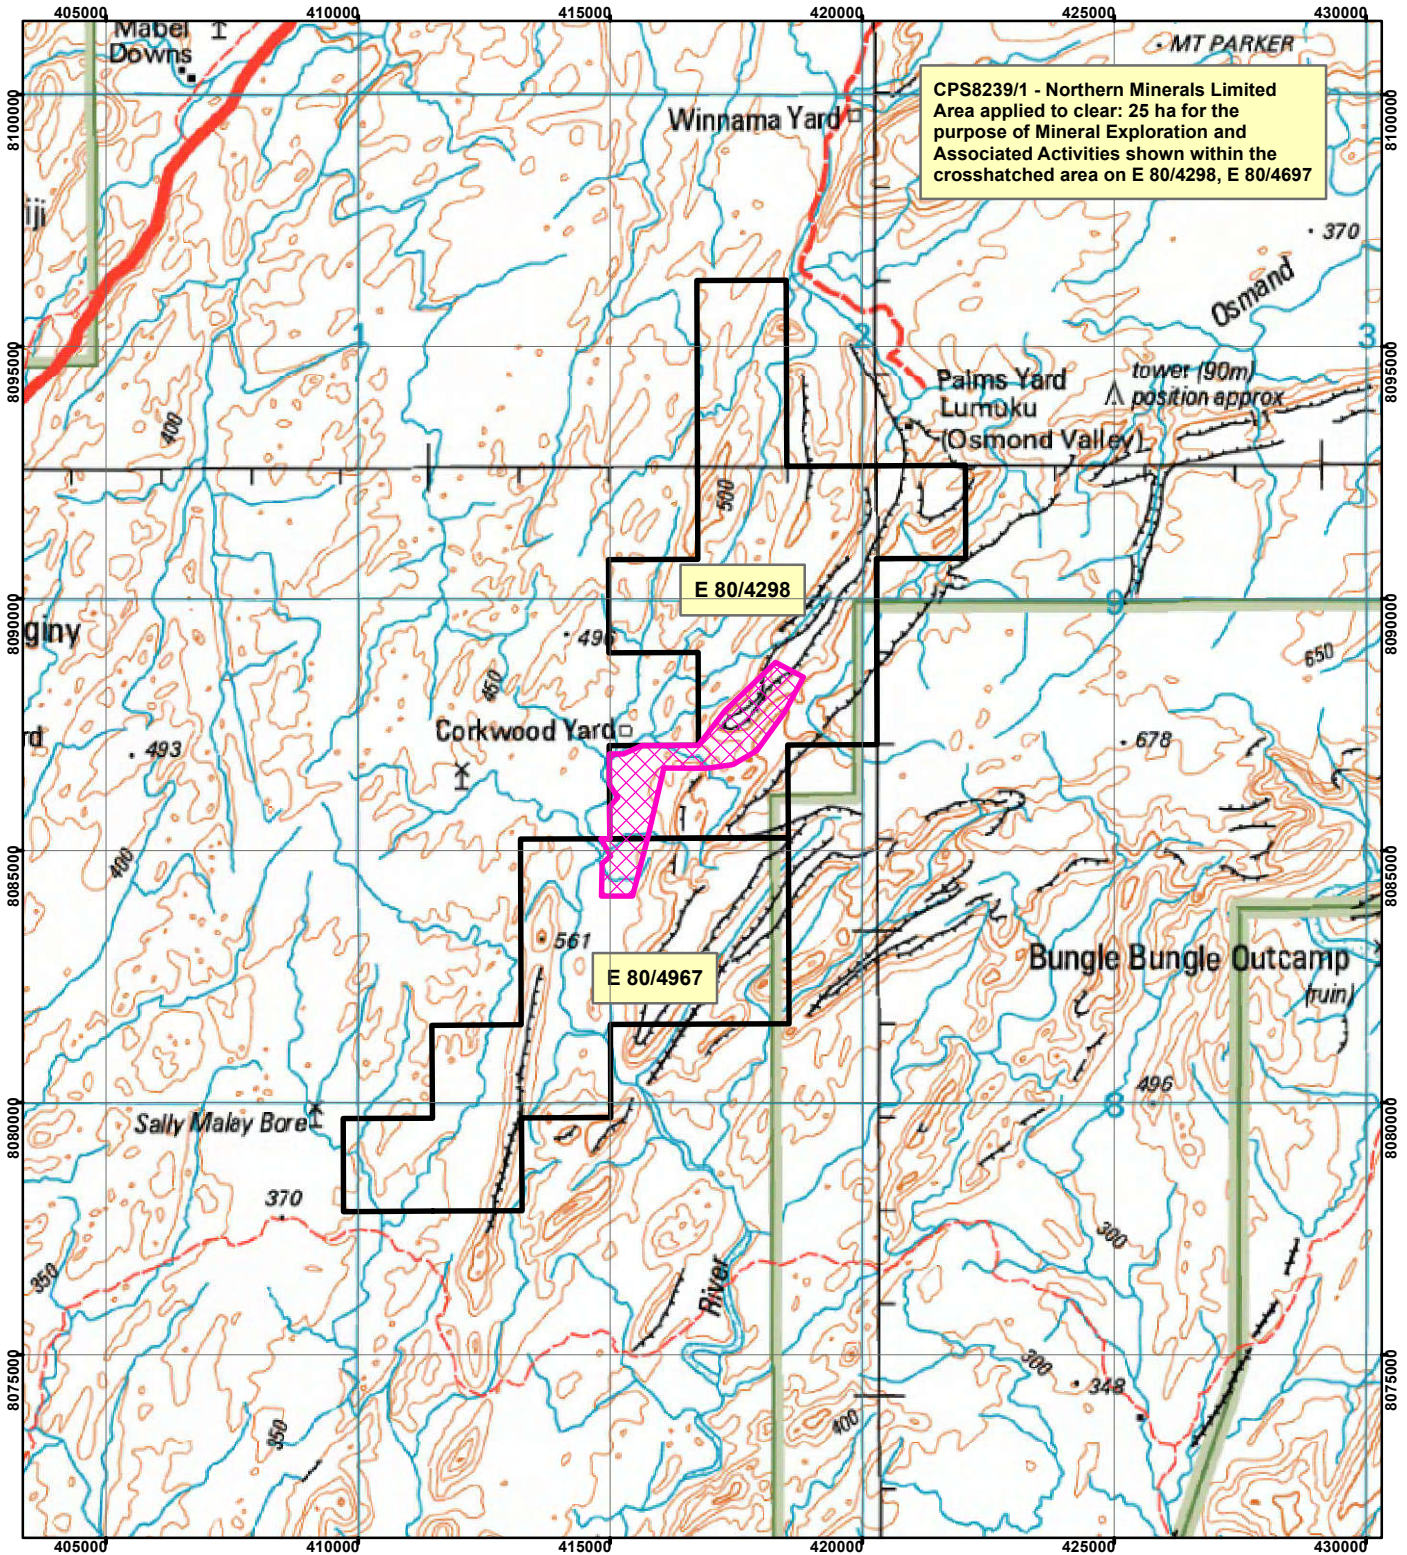

## Legend

-  Clearing Instruments
-  Mining Tenements

Geocentric Datum Australia 1994

Note: the data in this map have not been projected. This may result in geometric distortion or measurement inaccuracies.

..... Date .....

Officer with delegated authority under Section 20 of the Environmental Protection Act 1986

Information derived from this map should be confirmed with the data custodian acknowledged by the agency acronym in the legend.