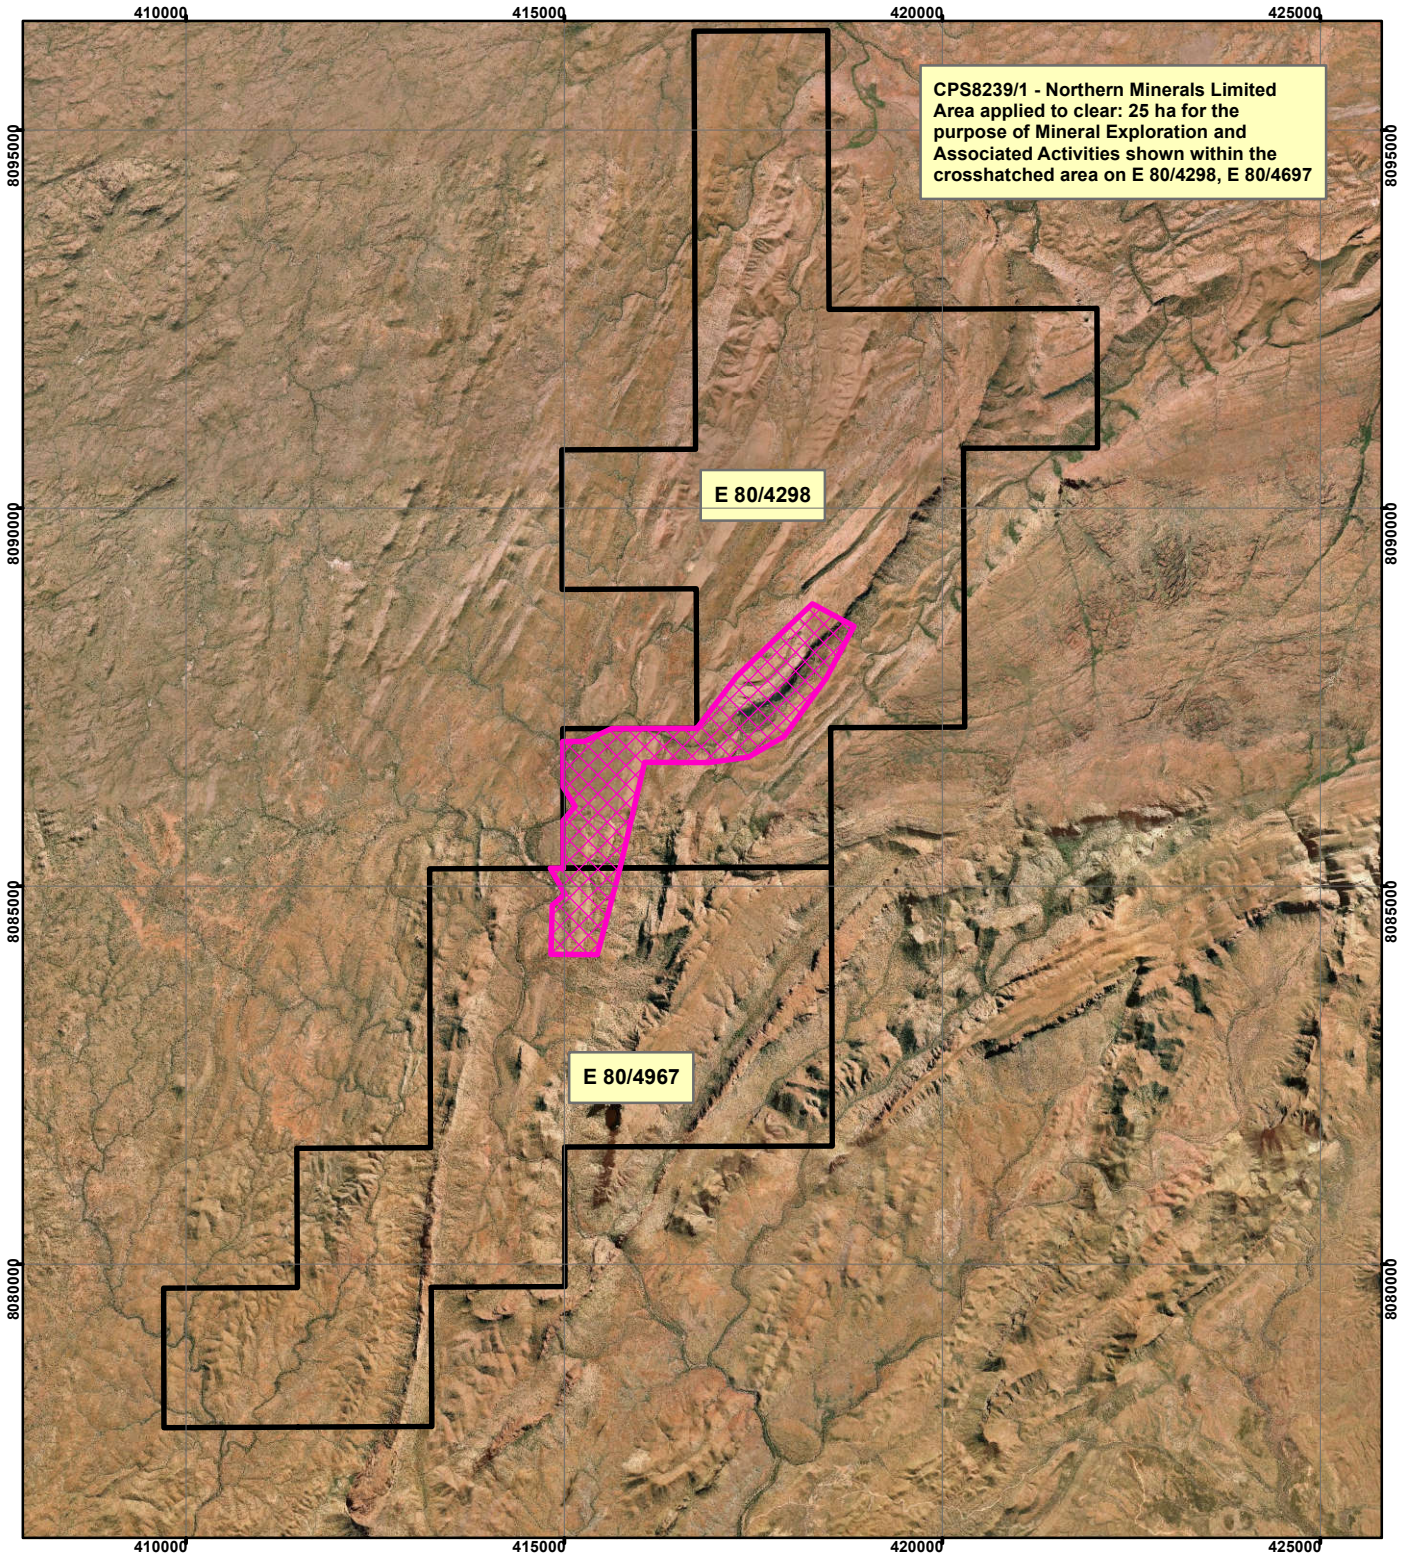

## Legend

-  Clearing Instruments
-  Mining Tenements

Geocentric Datum Australia 1994

*Note: the data in this map have not been projected. This may result in geometric distortion or measurement inaccuracies.*

..... Date .....

Officer with delegated authority under Section 20 of the Environmental Protection Act 1986

Information derived from this map should be confirmed with the data custodian acknowledged by the agency acronym in the legend.