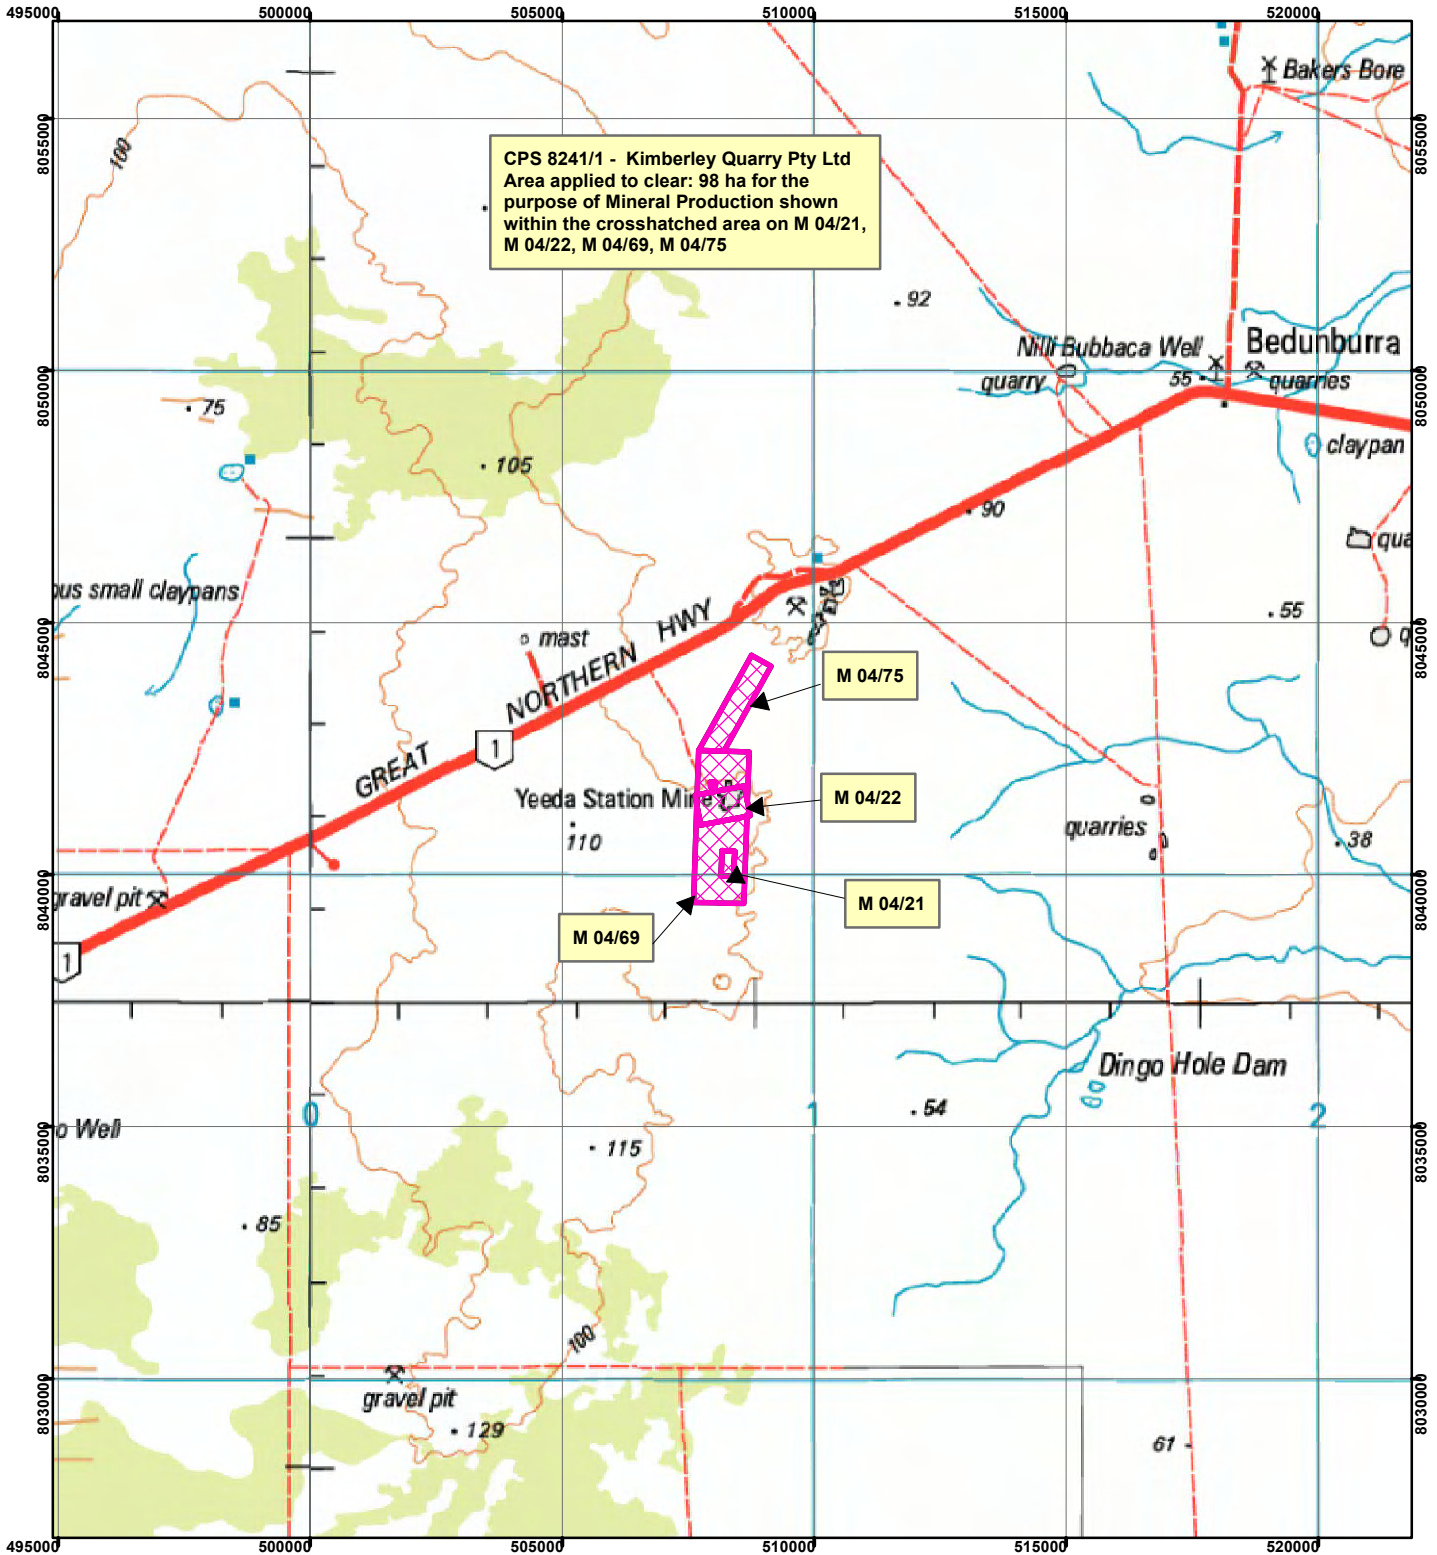

CPS 8241/1 - Kimberley Quarry Pty Ltd

Legend

-  Clearing Instruments
-  Mining Tenements

Geocentric Datum Australia 1994

Note: the data in this map have not been projected. This may result in geometric distortion or measurement inaccuracies.

..... Date

Officer with delegated authority under Section 20 of the Environmental Protection Act 1986

Information derived from this map should be confirmed with the data custodian acknowledged by the agency acronym in the legend.