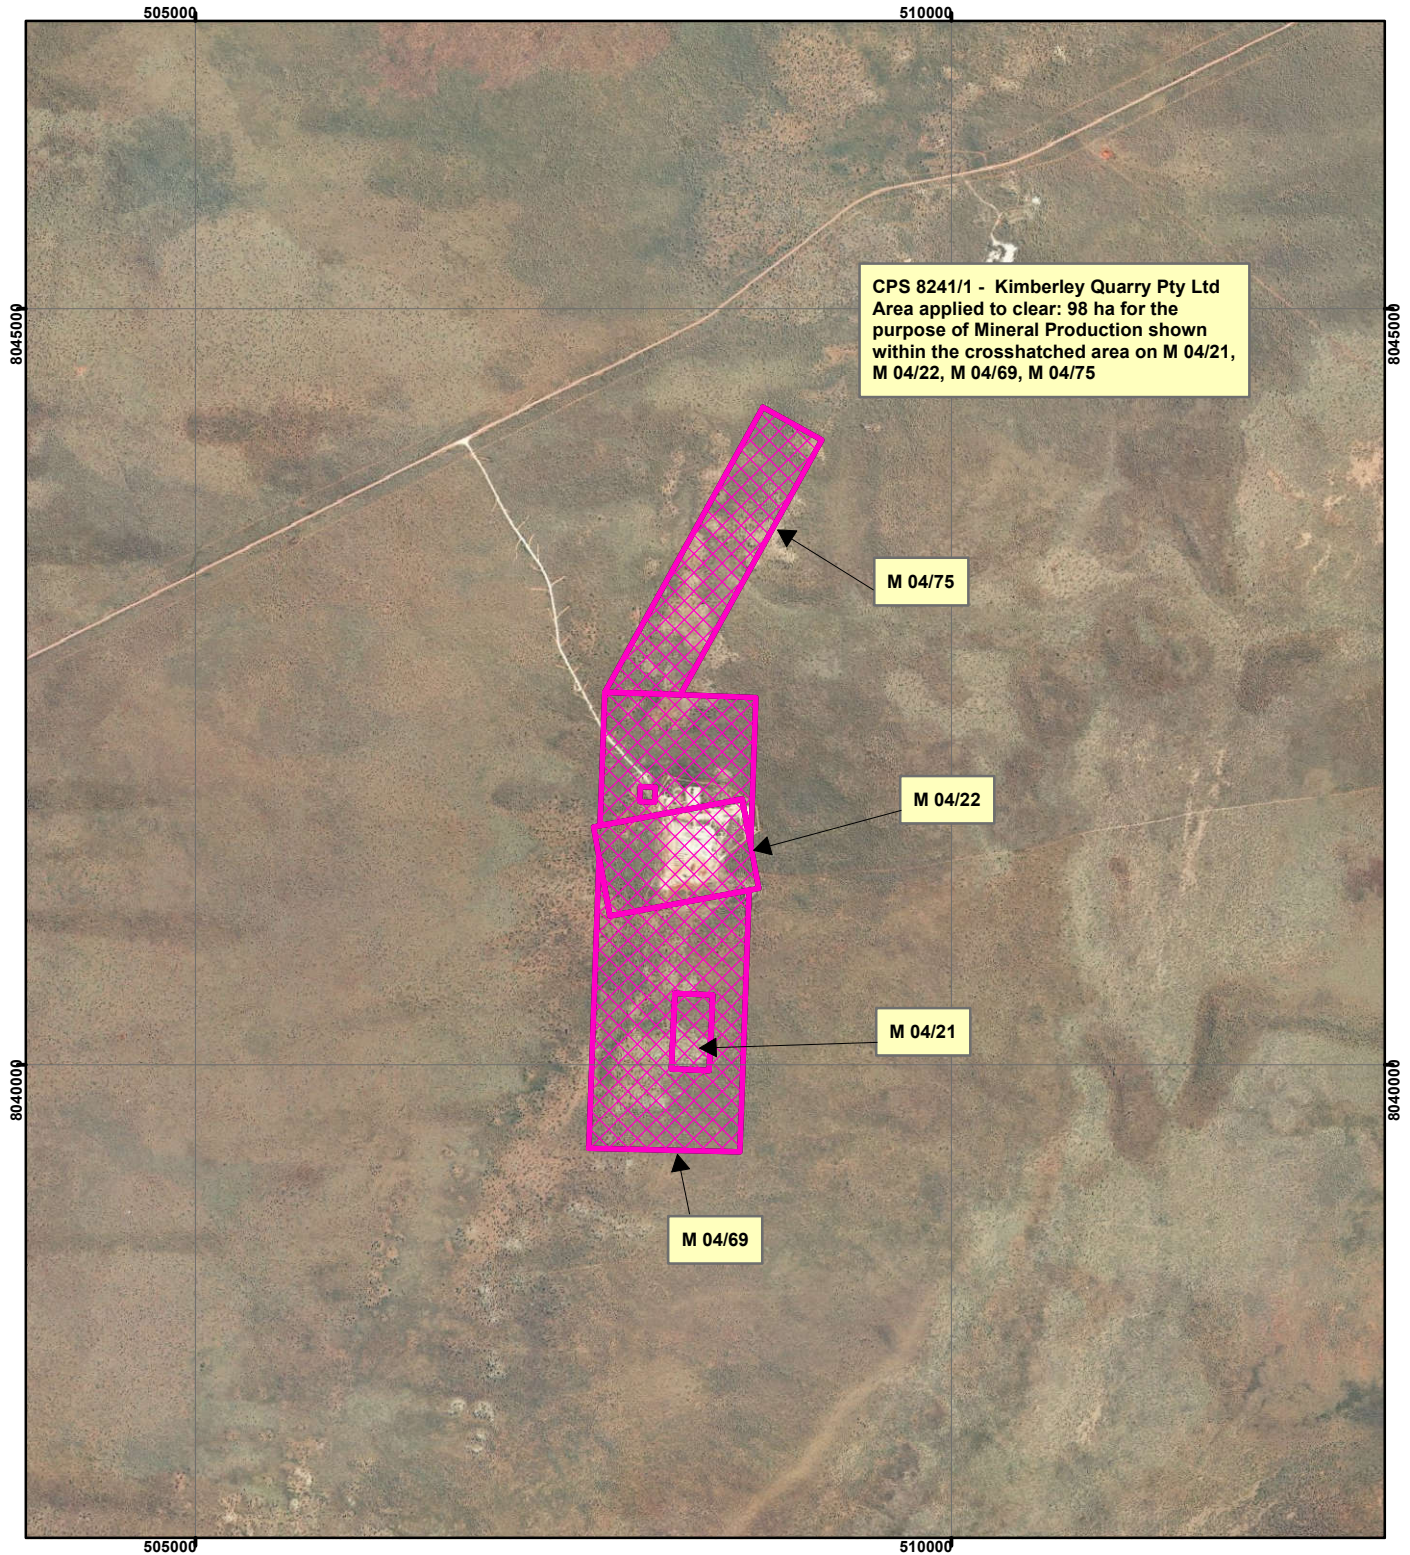

CPS 8241/1 - Kimberley Quarry Pty Ltd

Legend

-  Clearing Instruments
-  Mining Tenements

Geocentric Datum Australia 1994

Note: the data in this map have not been projected. This may result in geometric distortion or measurement inaccuracies.

..... Date

Officer with delegated authority under Section 20 of the Environmental Protection Act 1986

Information derived from this map should be confirmed with the data custodian acknowledged by the agency acronym in the legend.