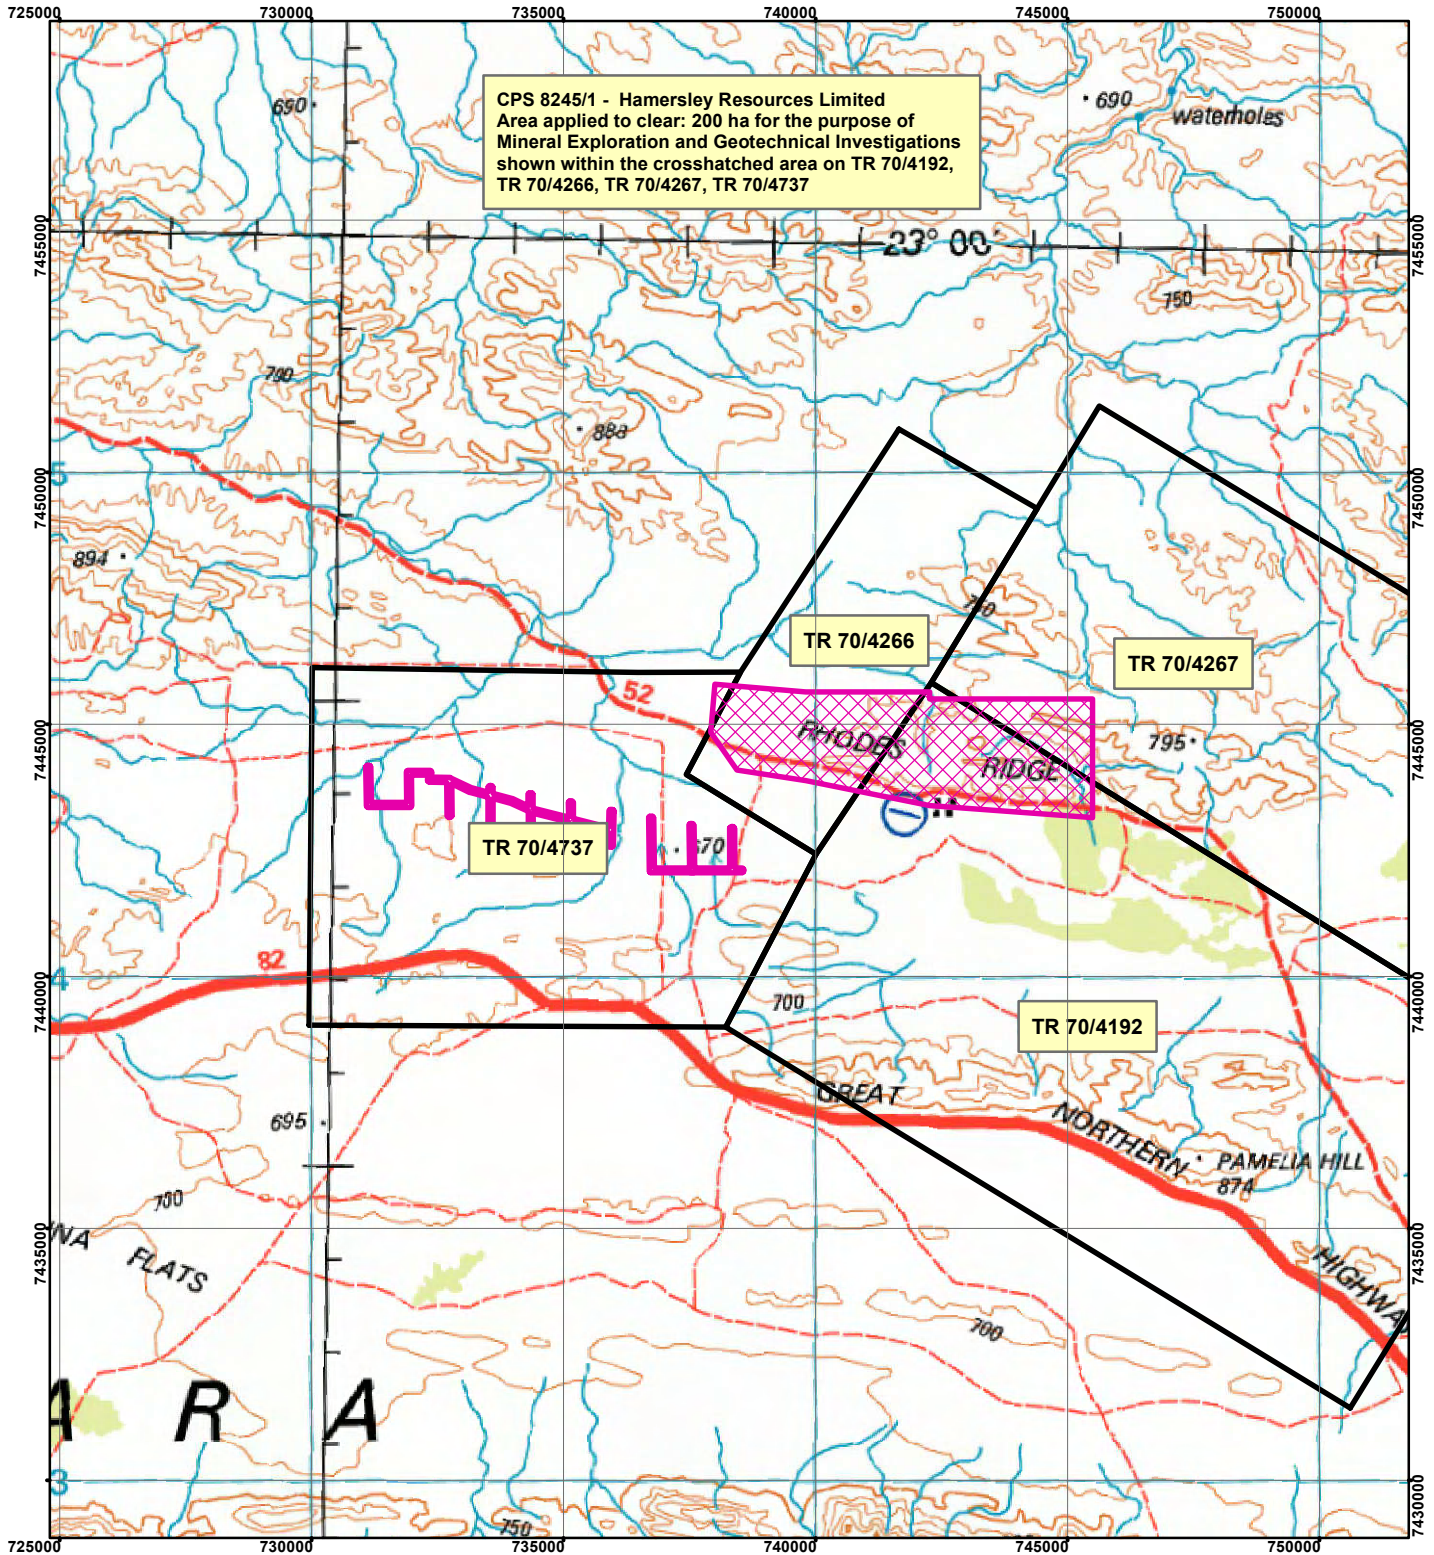

CPS 8245/1 - Hamersley Resources Limited

Legend

-  Clearing Instruments
-  Mining Tenements

Geocentric Datum Australia 1994

Note: the data in this map have not been projected. This may result in geometric distortion or measurement inaccuracies.

..... Date

Officer with delegated authority under Section 20 of the Environmental Protection Act 1986

Information derived from this map should be confirmed with the data custodian acknowledged by the agency acronym in the legend.