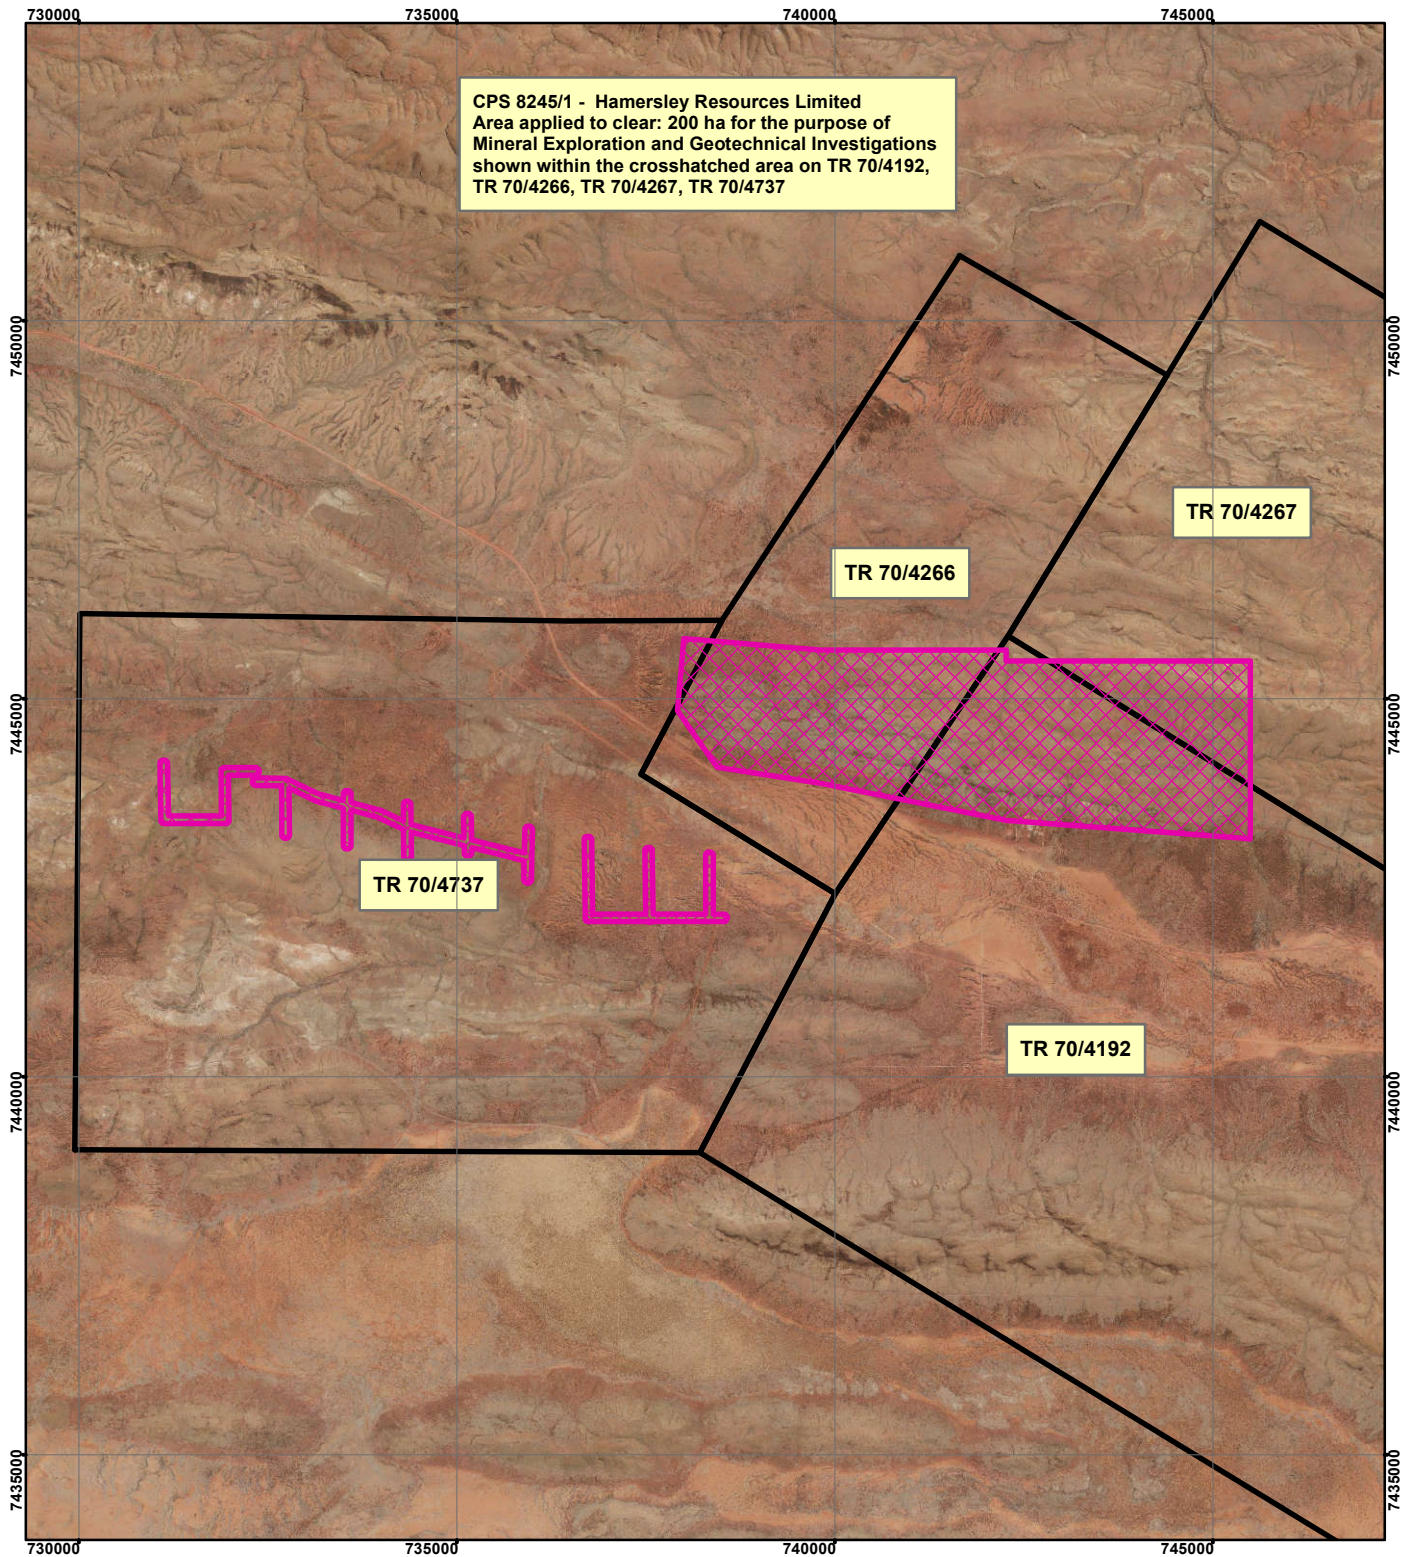

CPS 8245/1 - Hamersley Resources Limited

Legend

-  Clearing Instruments
-  Mining Tenements

Geocentric Datum Australia 1994

Note: the data in this map have not been projected. This may result in geometric distortion or measurement inaccuracies.

..... Date

Officer with delegated authority under Section 20 of the Environmental Protection Act 1986

Information derived from this map should be confirmed with the data custodian acknowledged by the agency acronym in the legend.