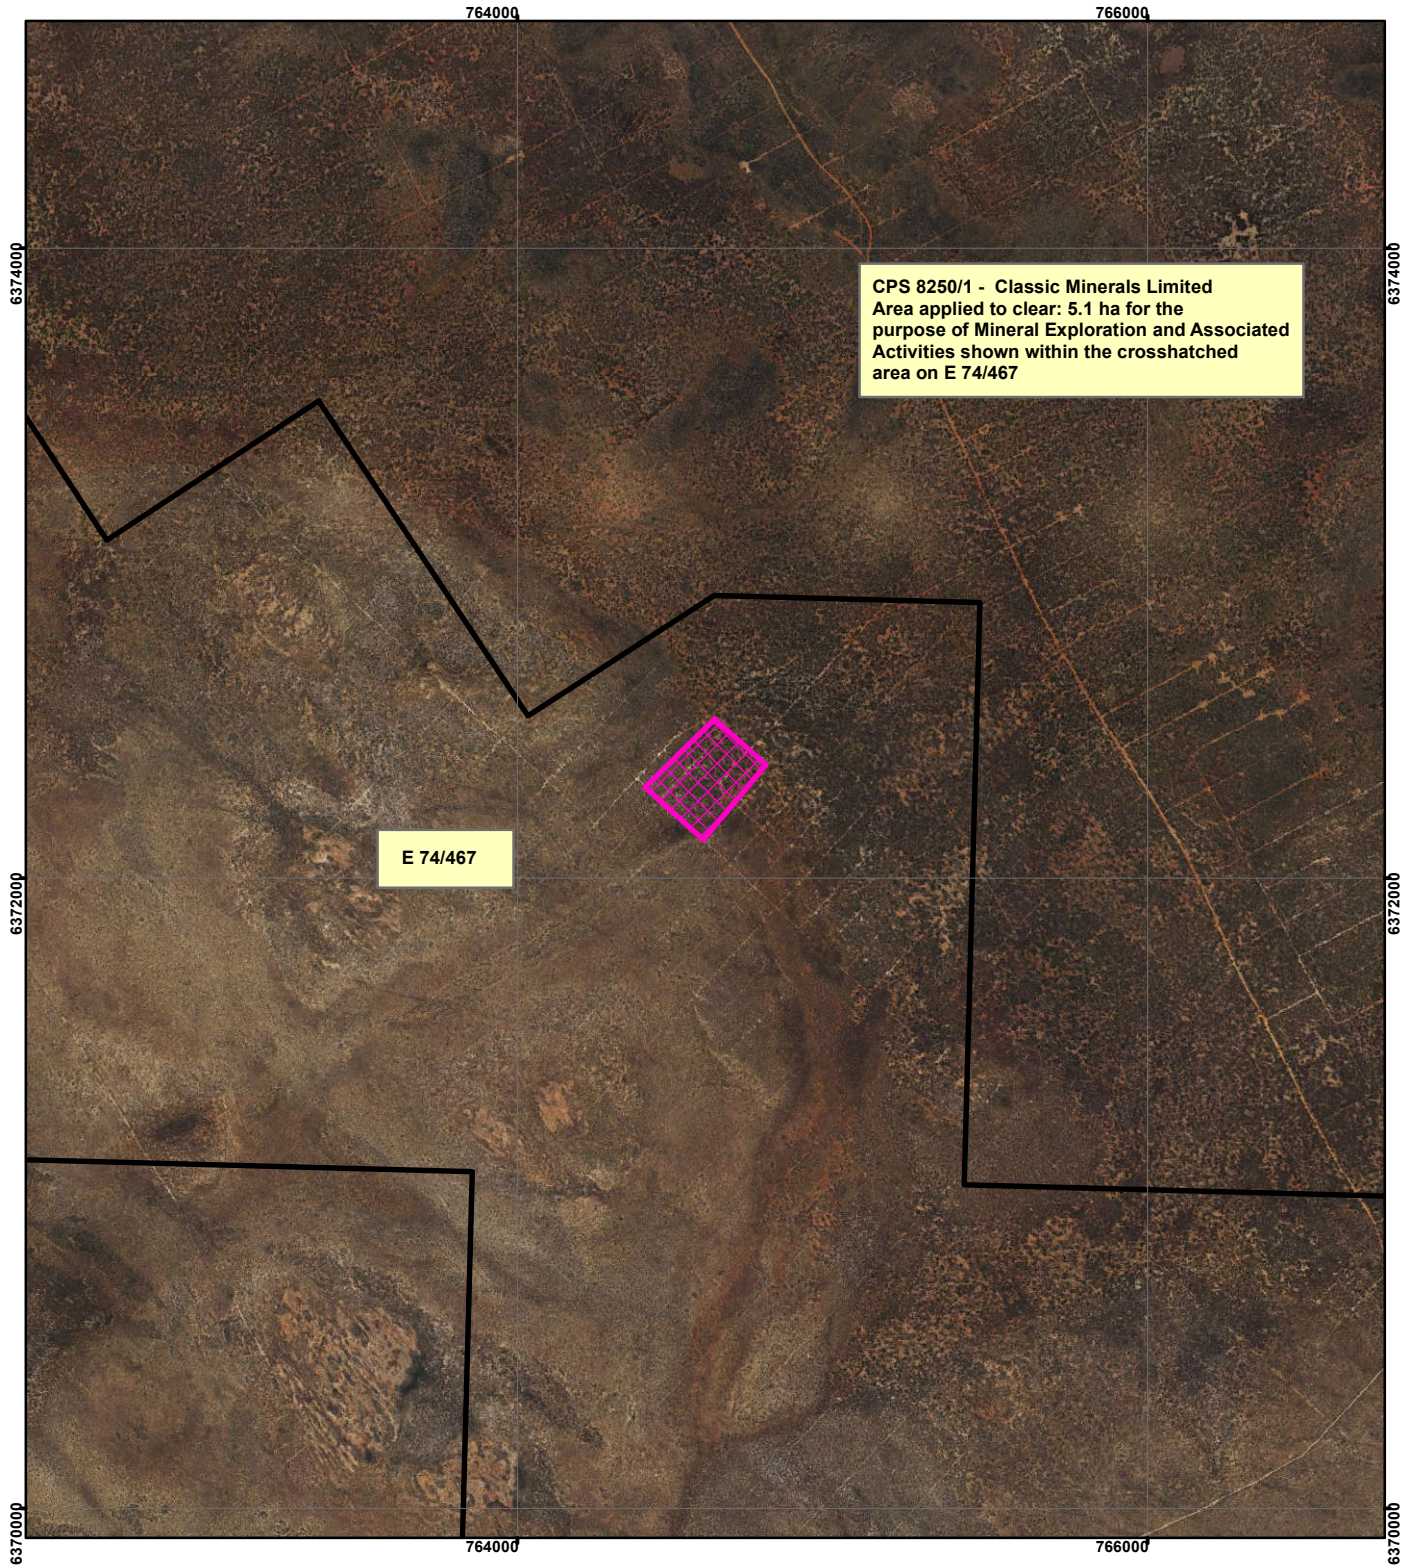

CPS 8250/1 - Classic Minerals Limited

Legend

-  Clearing Instruments
-  Mining Tenements

Geocentric Datum Australia 1994

Note: the data in this map have not been projected. This may result in geometric distortion or measurement inaccuracies.

..... Date

Officer with delegated authority under Section 20 of
the Environmental Protection Act 1986

Information derived from this map should be
confirmed with the data custodian acknowledged
by the agency acronym in the legend.