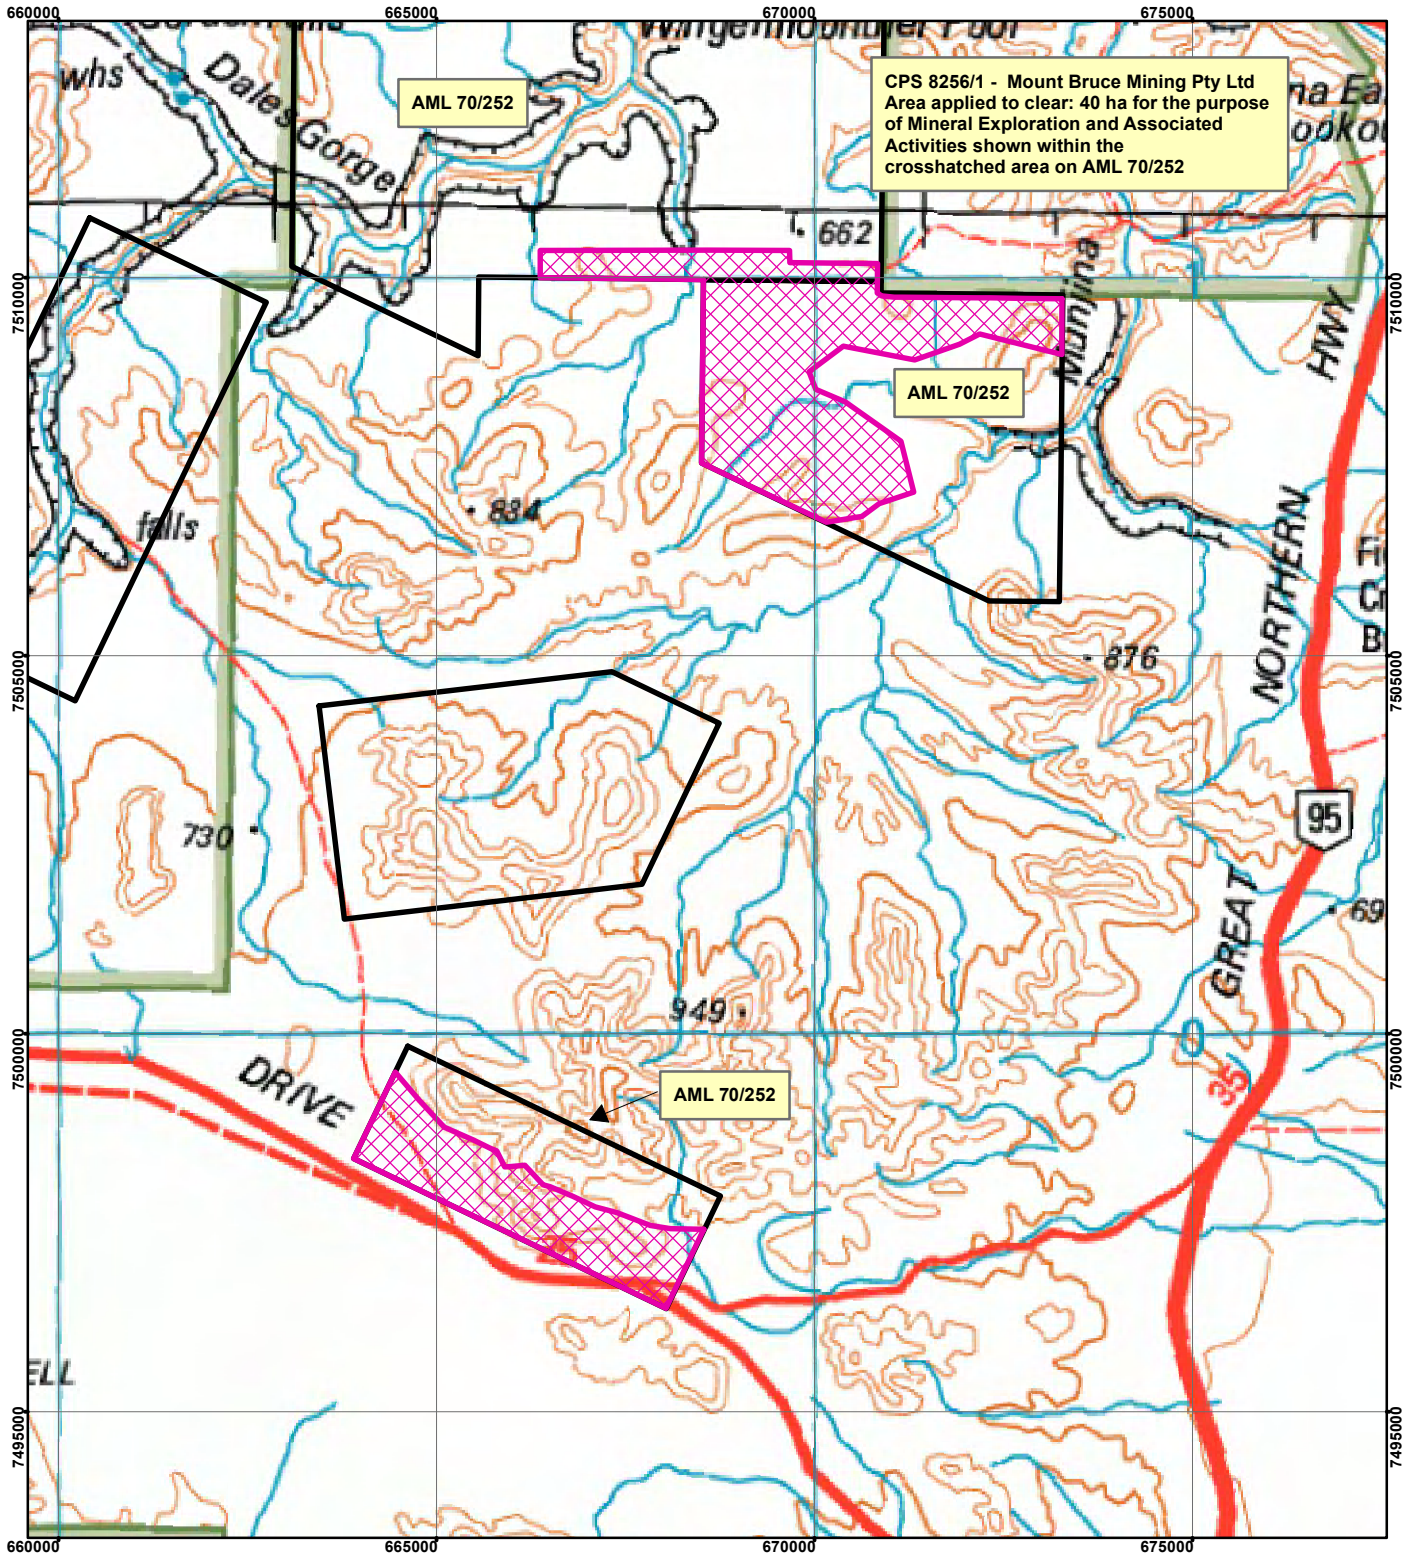

CPS 8256/1 - Mount Bruce Mining Pty Ltd

Legend

-  Clearing Instruments
-  Mining Tenements

Geocentric Datum Australia 1994

Note: the data in this map have not been projected. This may result in geometric distortion or measurement inaccuracies.

..... Date

Officer with delegated authority under Section 20 of the Environmental Protection Act 1986

Information derived from this map should be confirmed with the data custodian acknowledged by the agency acronym in the legend.