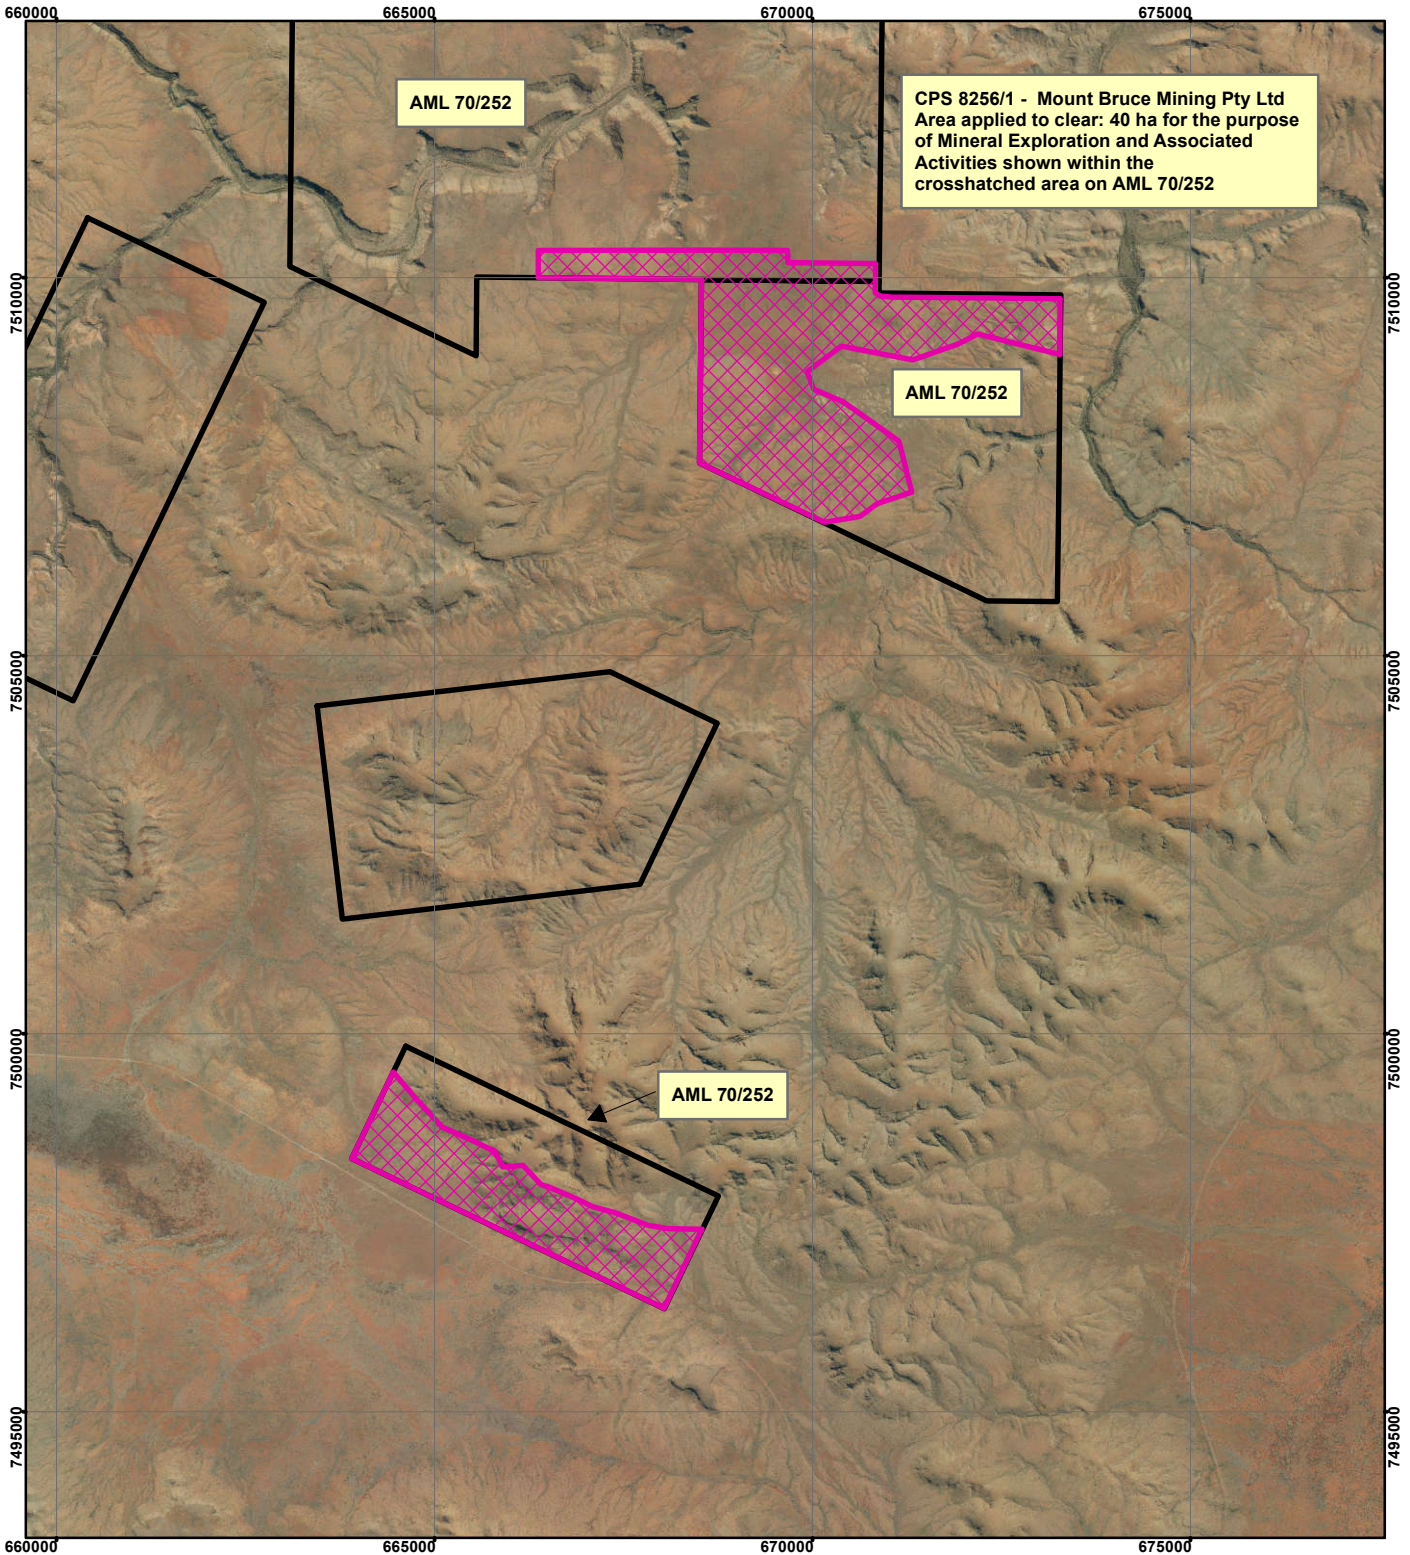

# CPS 8256/1 - Mount Bruce Mining Pty Ltd

## Legend

-  Clearing Instruments
-  Mining Tenements

Geocentric Datum Australia 1994

*Note: the data in this map have not been projected. This may result in geometric distortion or measurement inaccuracies.*

..... Date .....

Officer with delegated authority under Section 20 of the Environmental Protection Act 1986

Information derived from this map should be confirmed with the data custodian acknowledged by the agency acronym in the legend.