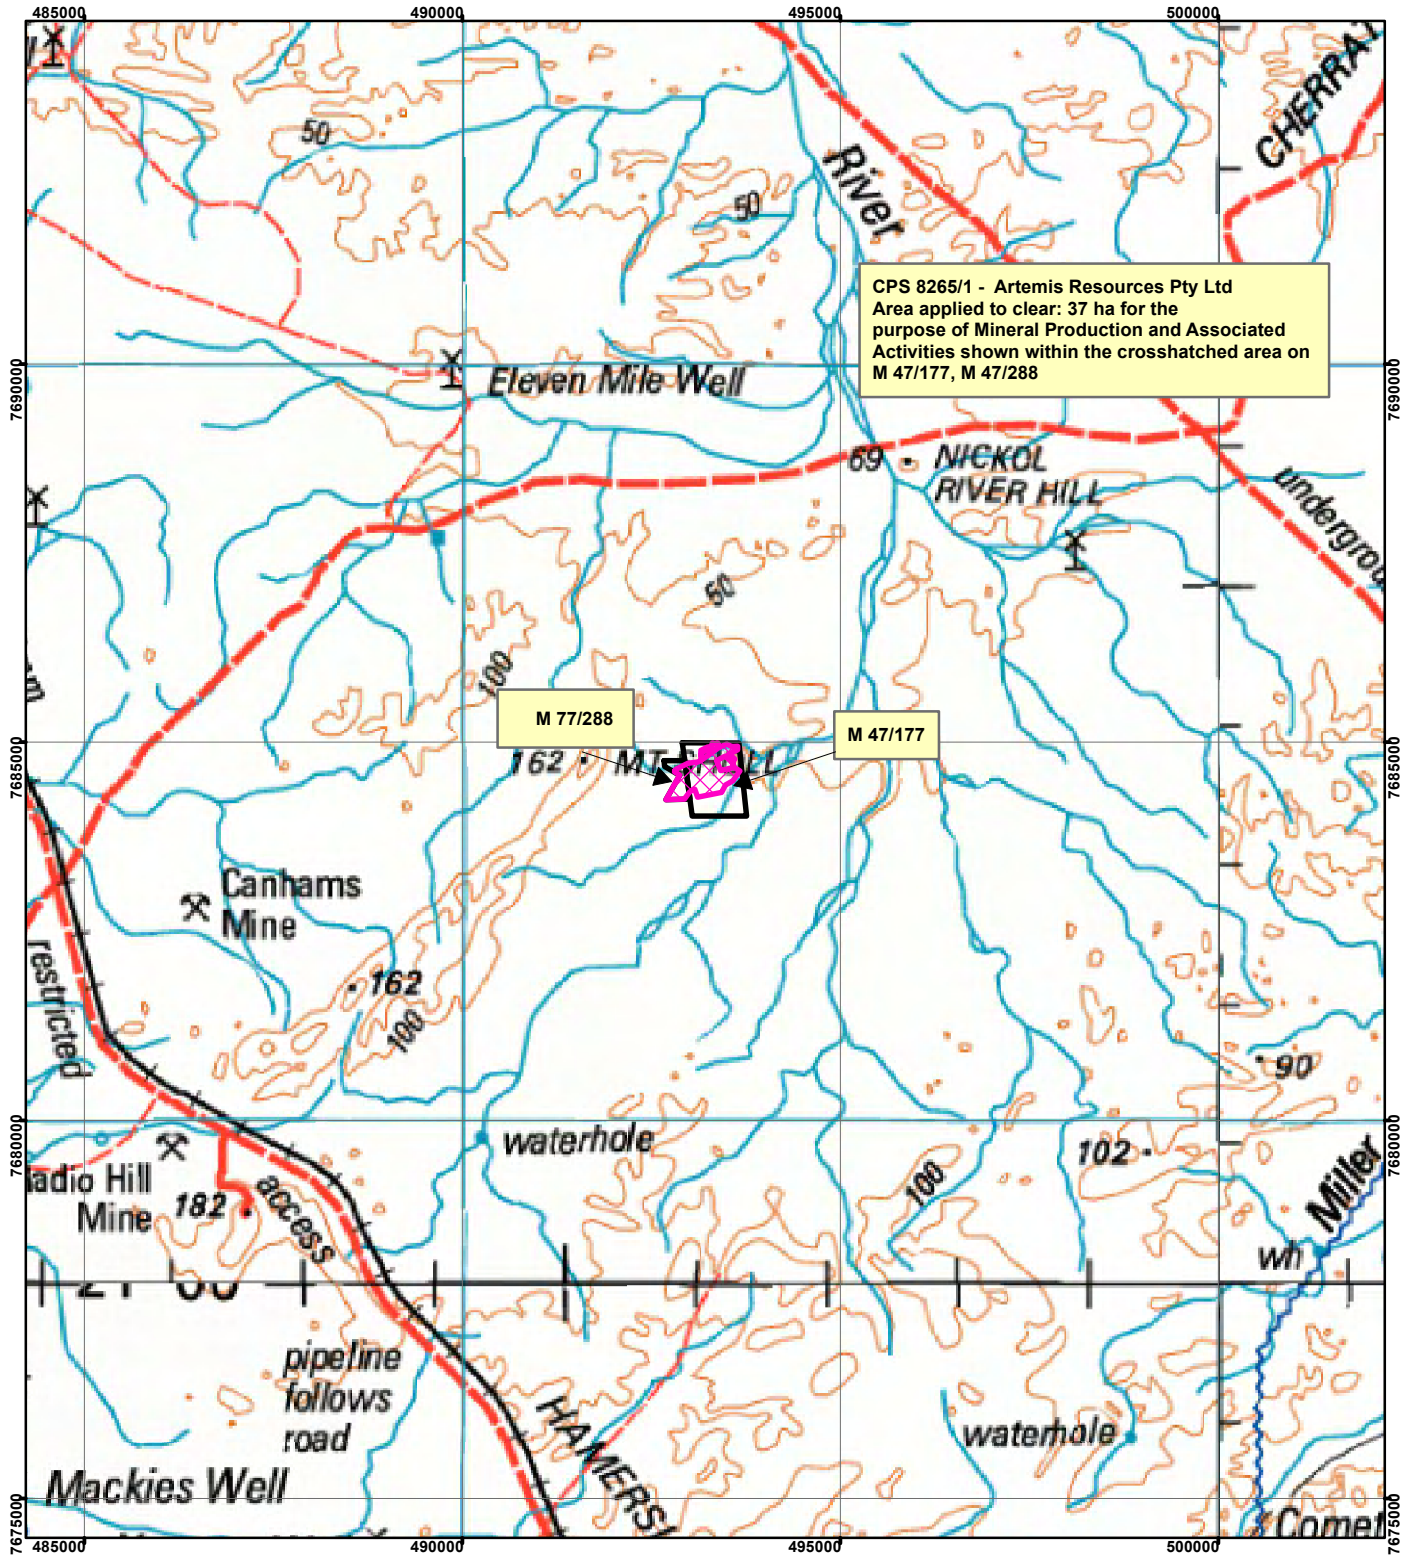

## Legend

-  Clearing Instruments
-  Mining Tenements

Geocentric Datum Australia 1994

Note: the data in this map have not been projected. This may result in geometric distortion or measurement inaccuracies.