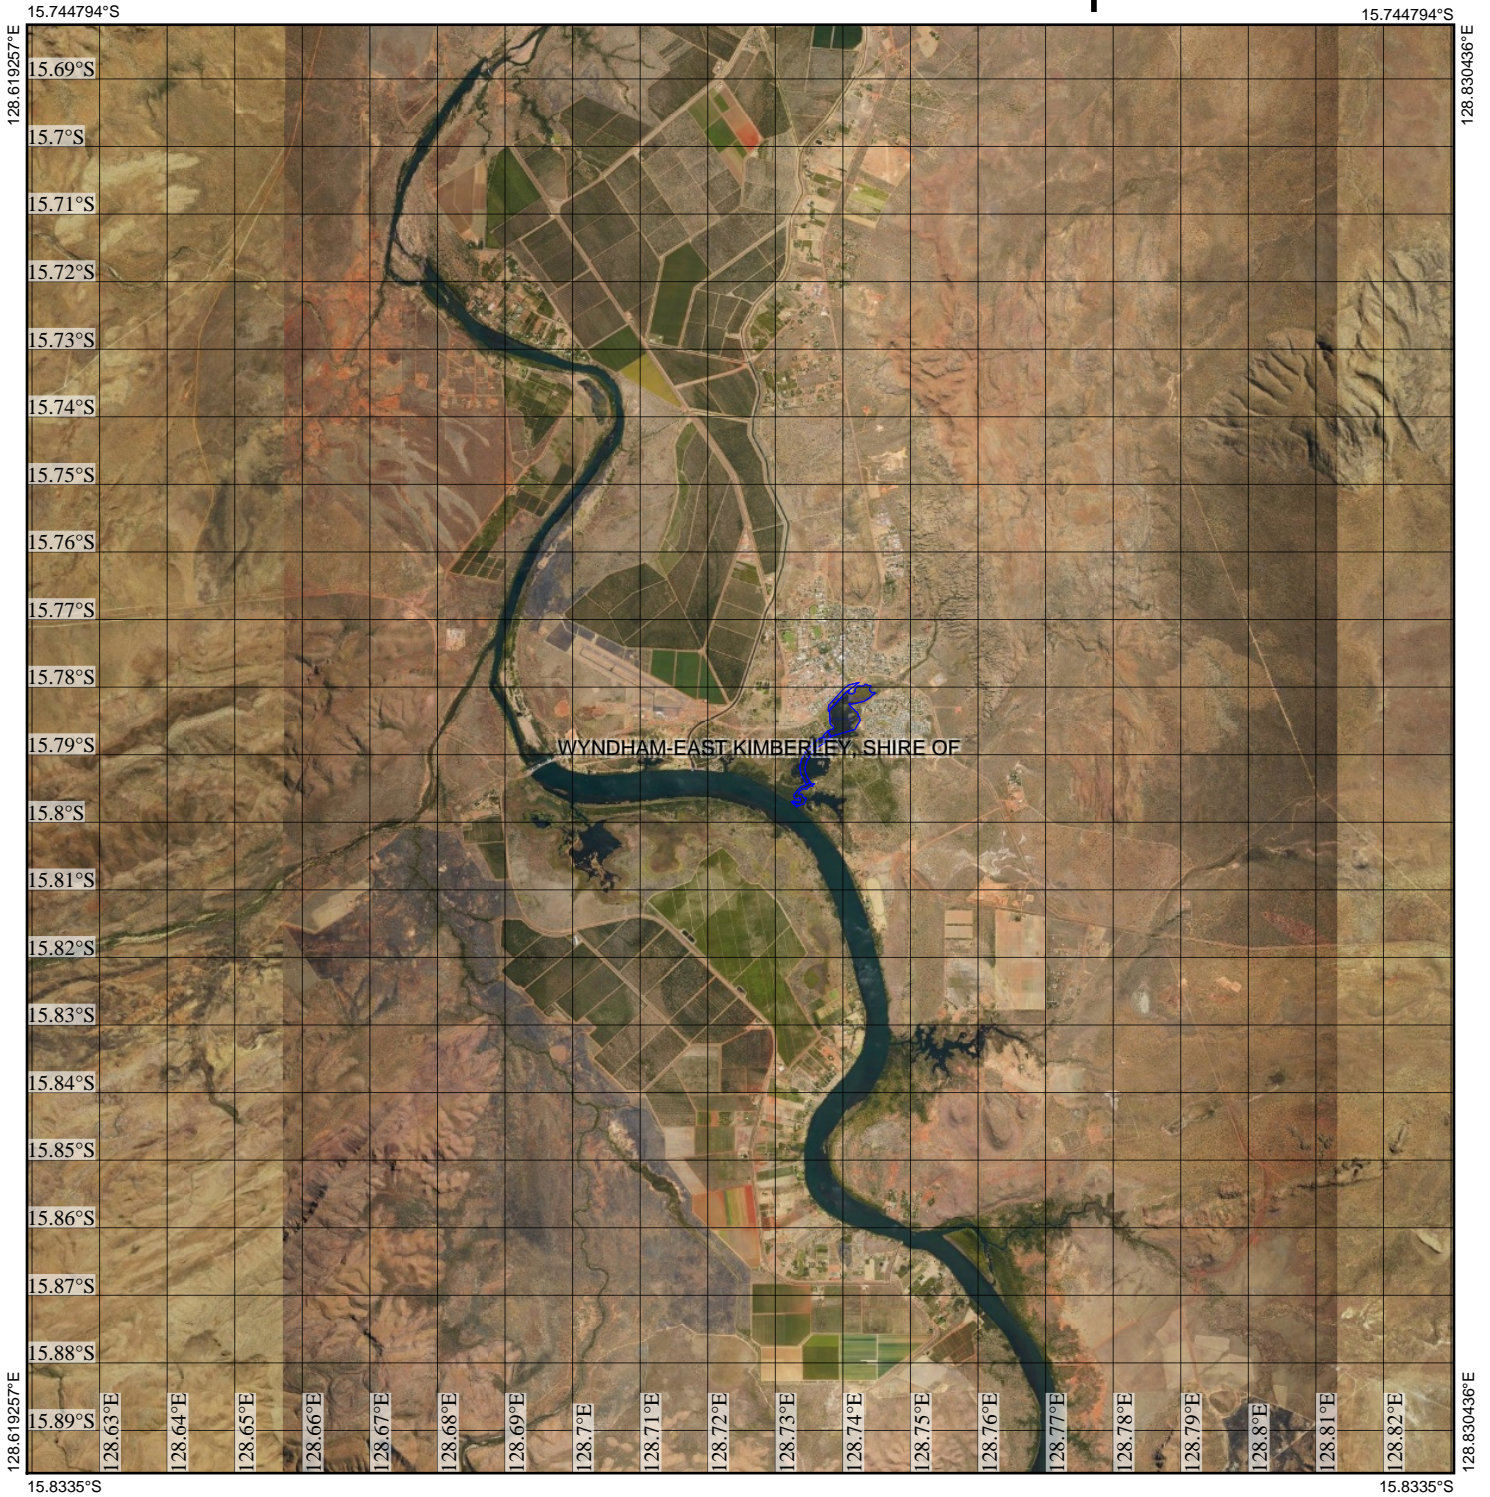

CPS 8275/1 - Context map

Legend

-  Imagery
-  Clearing Instruments Proposals
-  Local Government Authority

(Approximate when reproduced at A4)

GDA 94 (Lat/Long)

Geocentric Datum of Australia 1994

..... Date

GOVERNMENT OF
WESTERN AUSTRALIA
WA Crown Copyright 2018