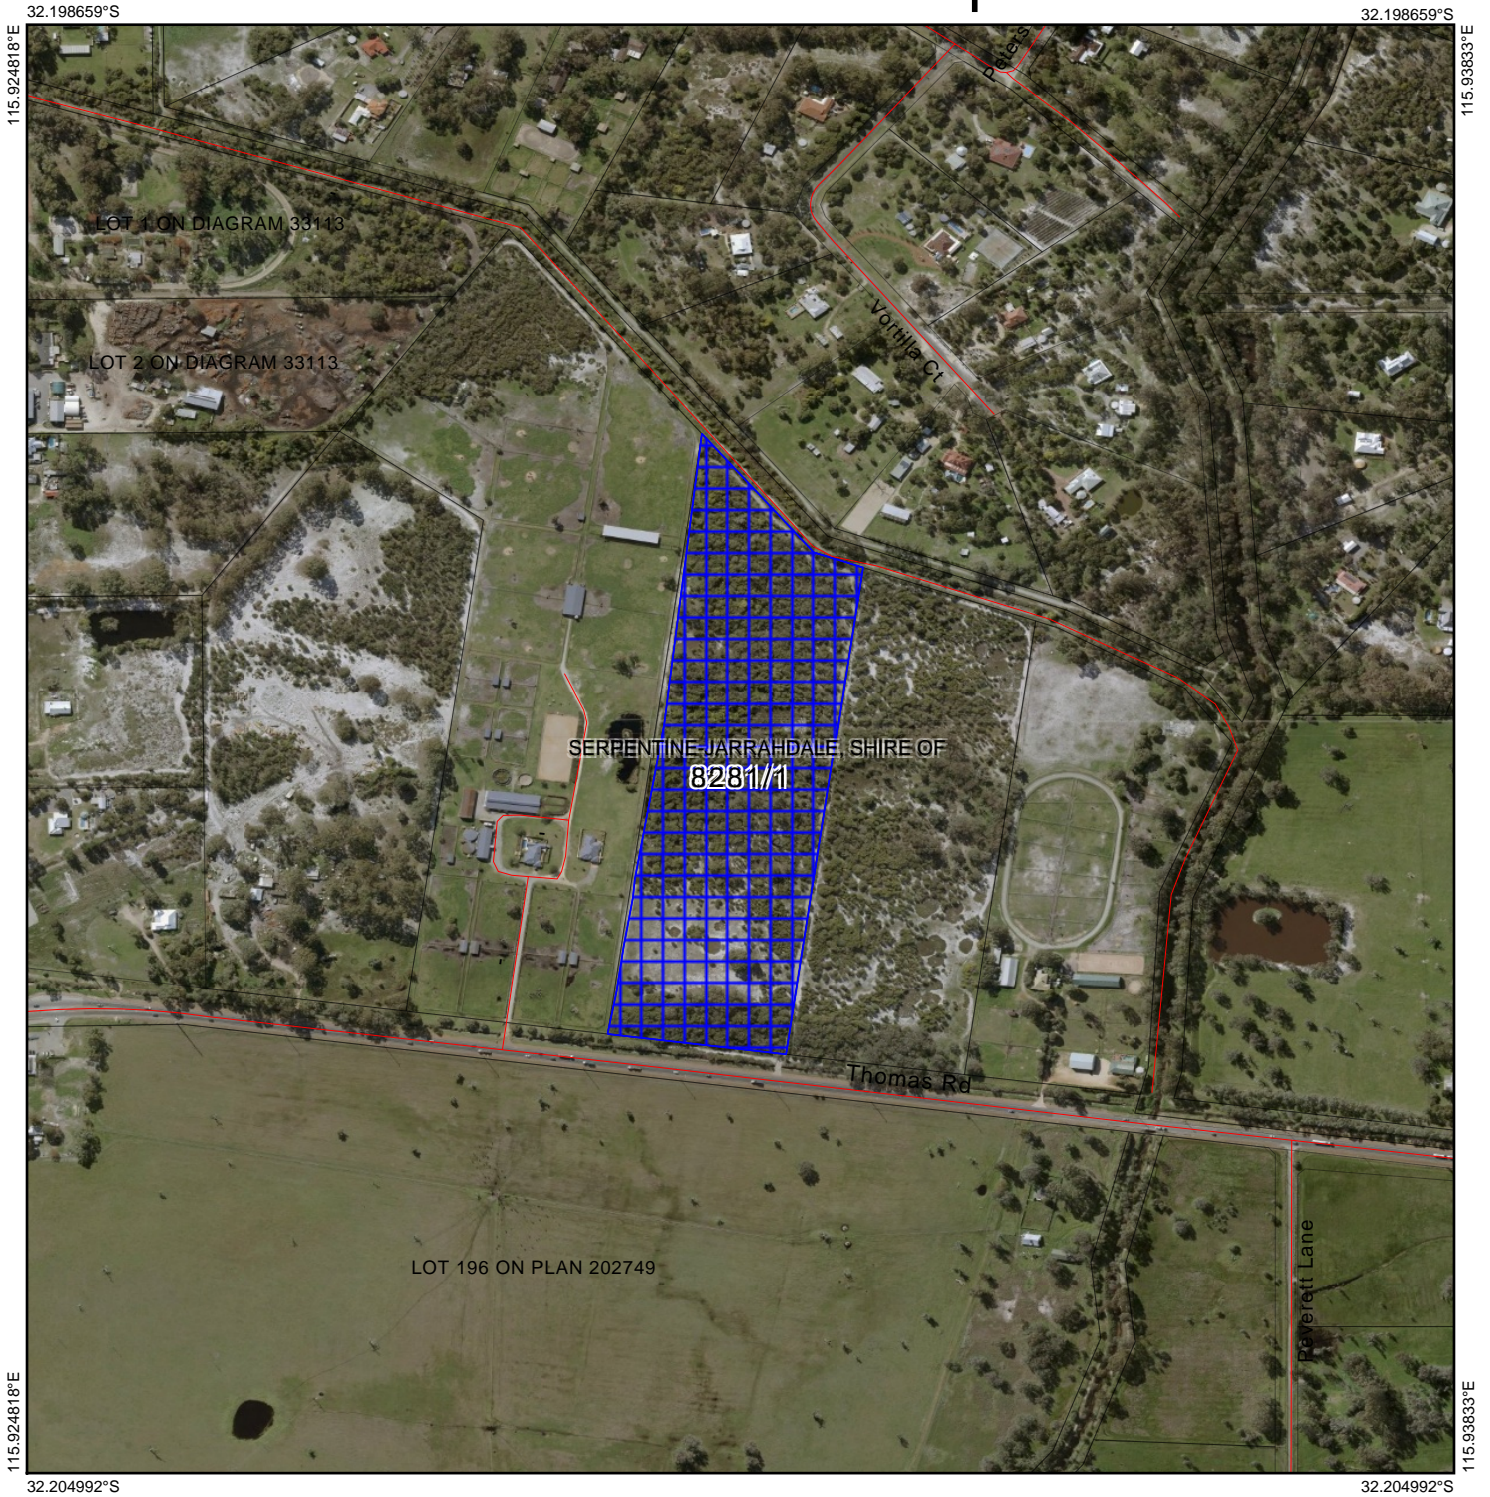

CPS 8281/1 - Map

Legend

-  Roads
-  Cadastre
-  Imagery
-  Imagery (Legacy Virtual Mosaic)
-  Clearing Instruments Proposals
-  Local Government Authority
-  Land Conservation Districts Boundaries

(Approximate when reproduced at A4)

GDA 94 (Lat/Long)

Geocentric Datum of Australia 1994

..... Date

GOVERNMENT OF
WESTERN AUSTRALIA
WA Crown Copyright 2018