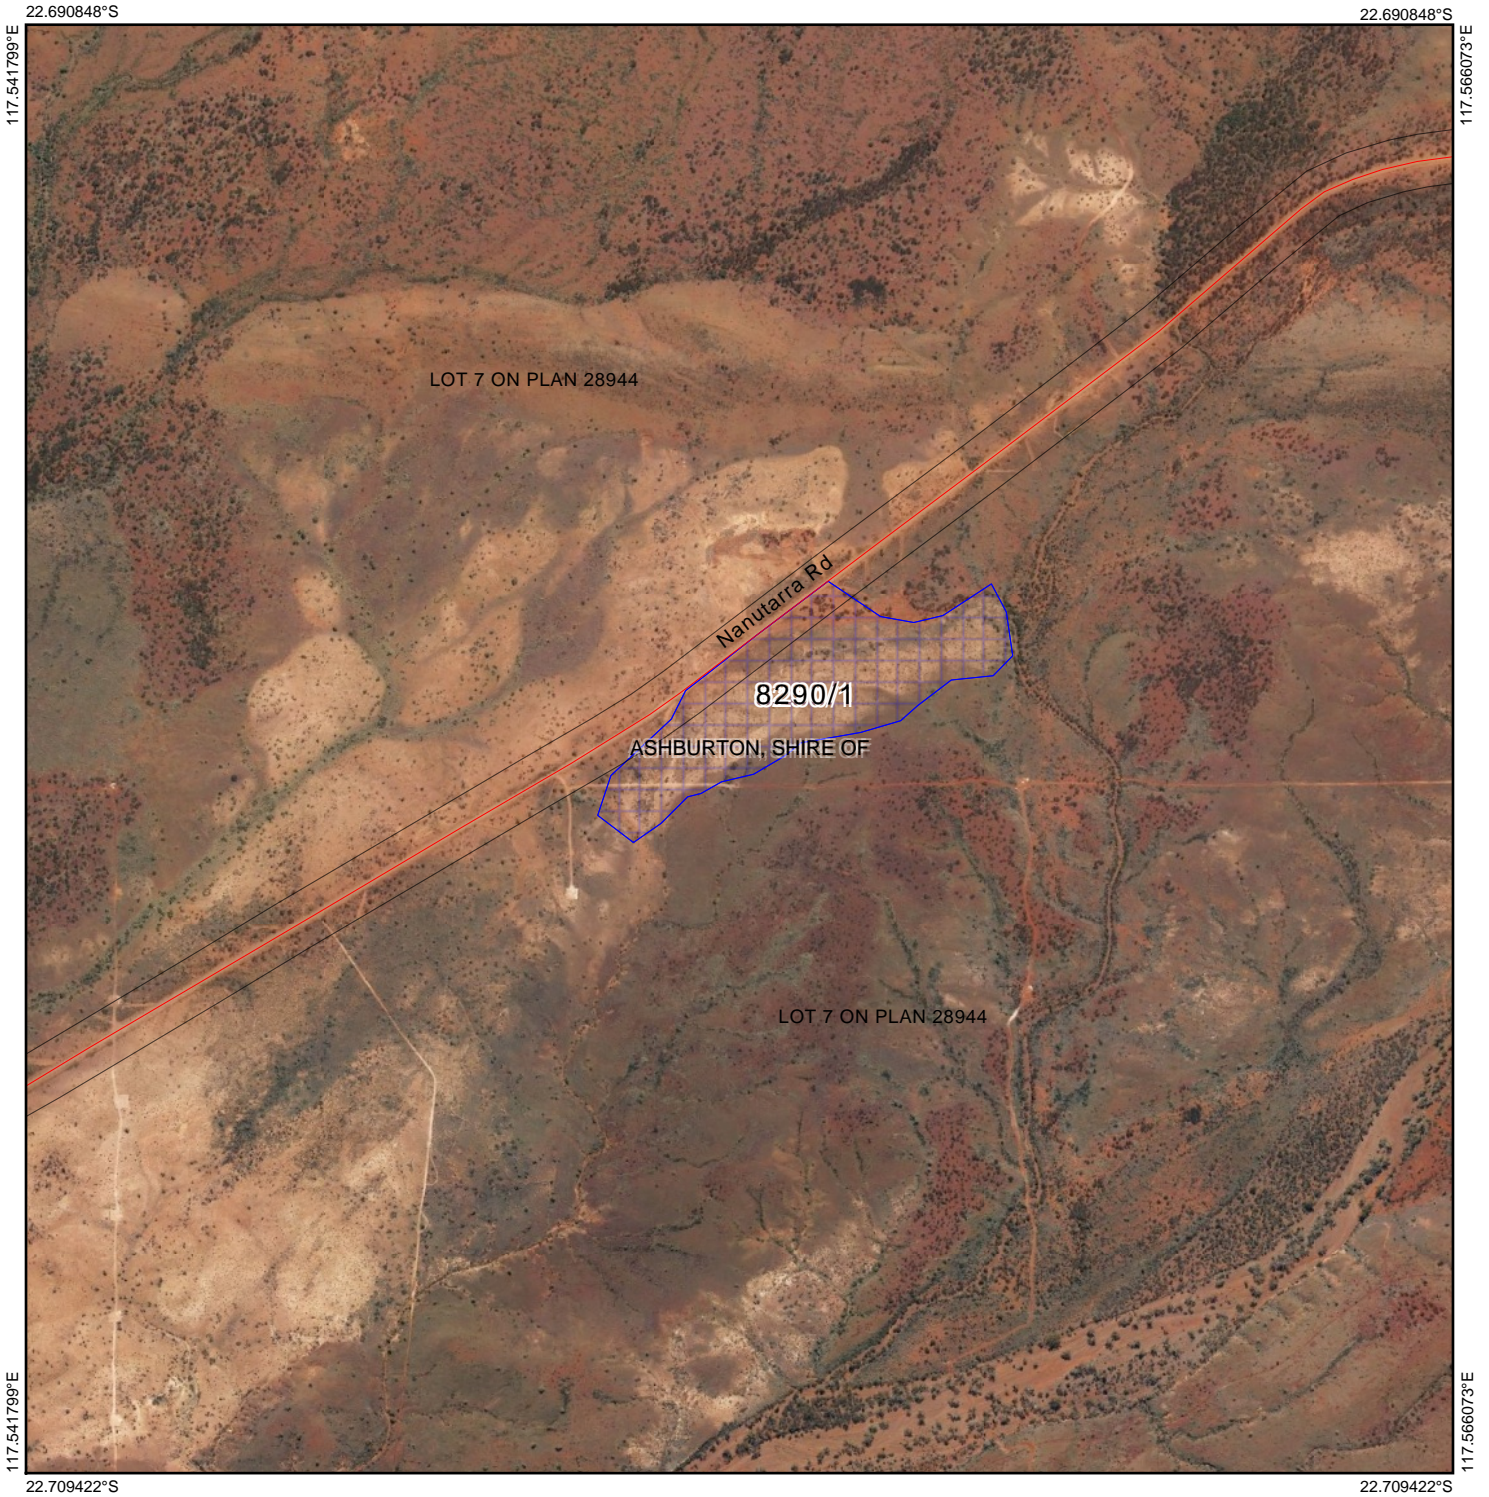

CPS 8290/1b

Legend

-  Imagery
-  Clearing Instruments Proposals
-  Roads
-  Localities
-  Local Government Authority

(Approximate when reproduced at A4)

GDA 94 (Lat/Long)

Geocentric Datum of Australia 1994

..... Date

GOVERNMENT OF
WESTERN AUSTRALIA
WA Crown Copyright 2018