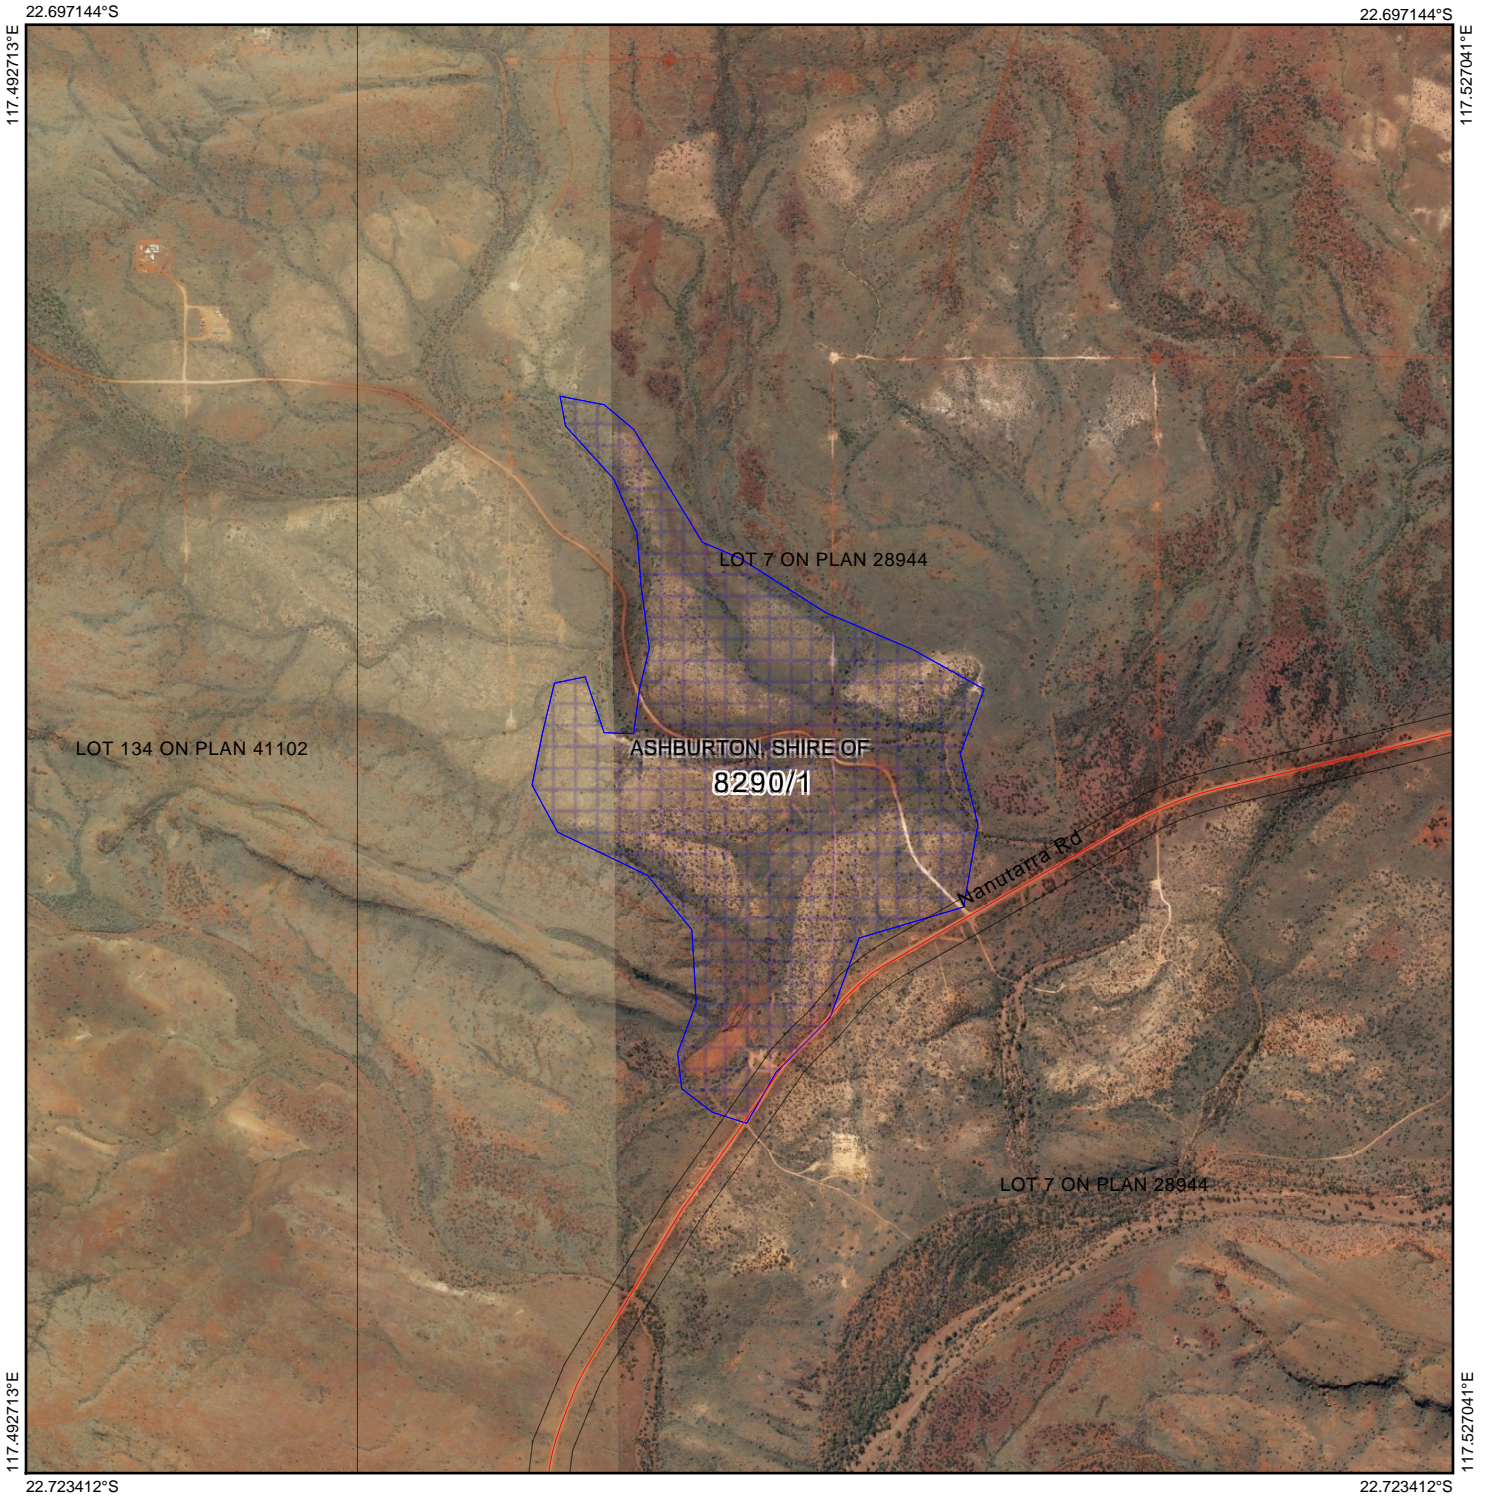

CPS 8290/1c

Legend

-  Imagery
-  Clearing Instruments Proposals
-  Roads
-  Localities
-  Local Government Authority

(Approximate when reproduced at A4)

GDA 94 (Lat/Long)

Geocentric Datum of Australia 1994

..... Date

GOVERNMENT OF
WESTERN AUSTRALIA
WA Crown Copyright 2018