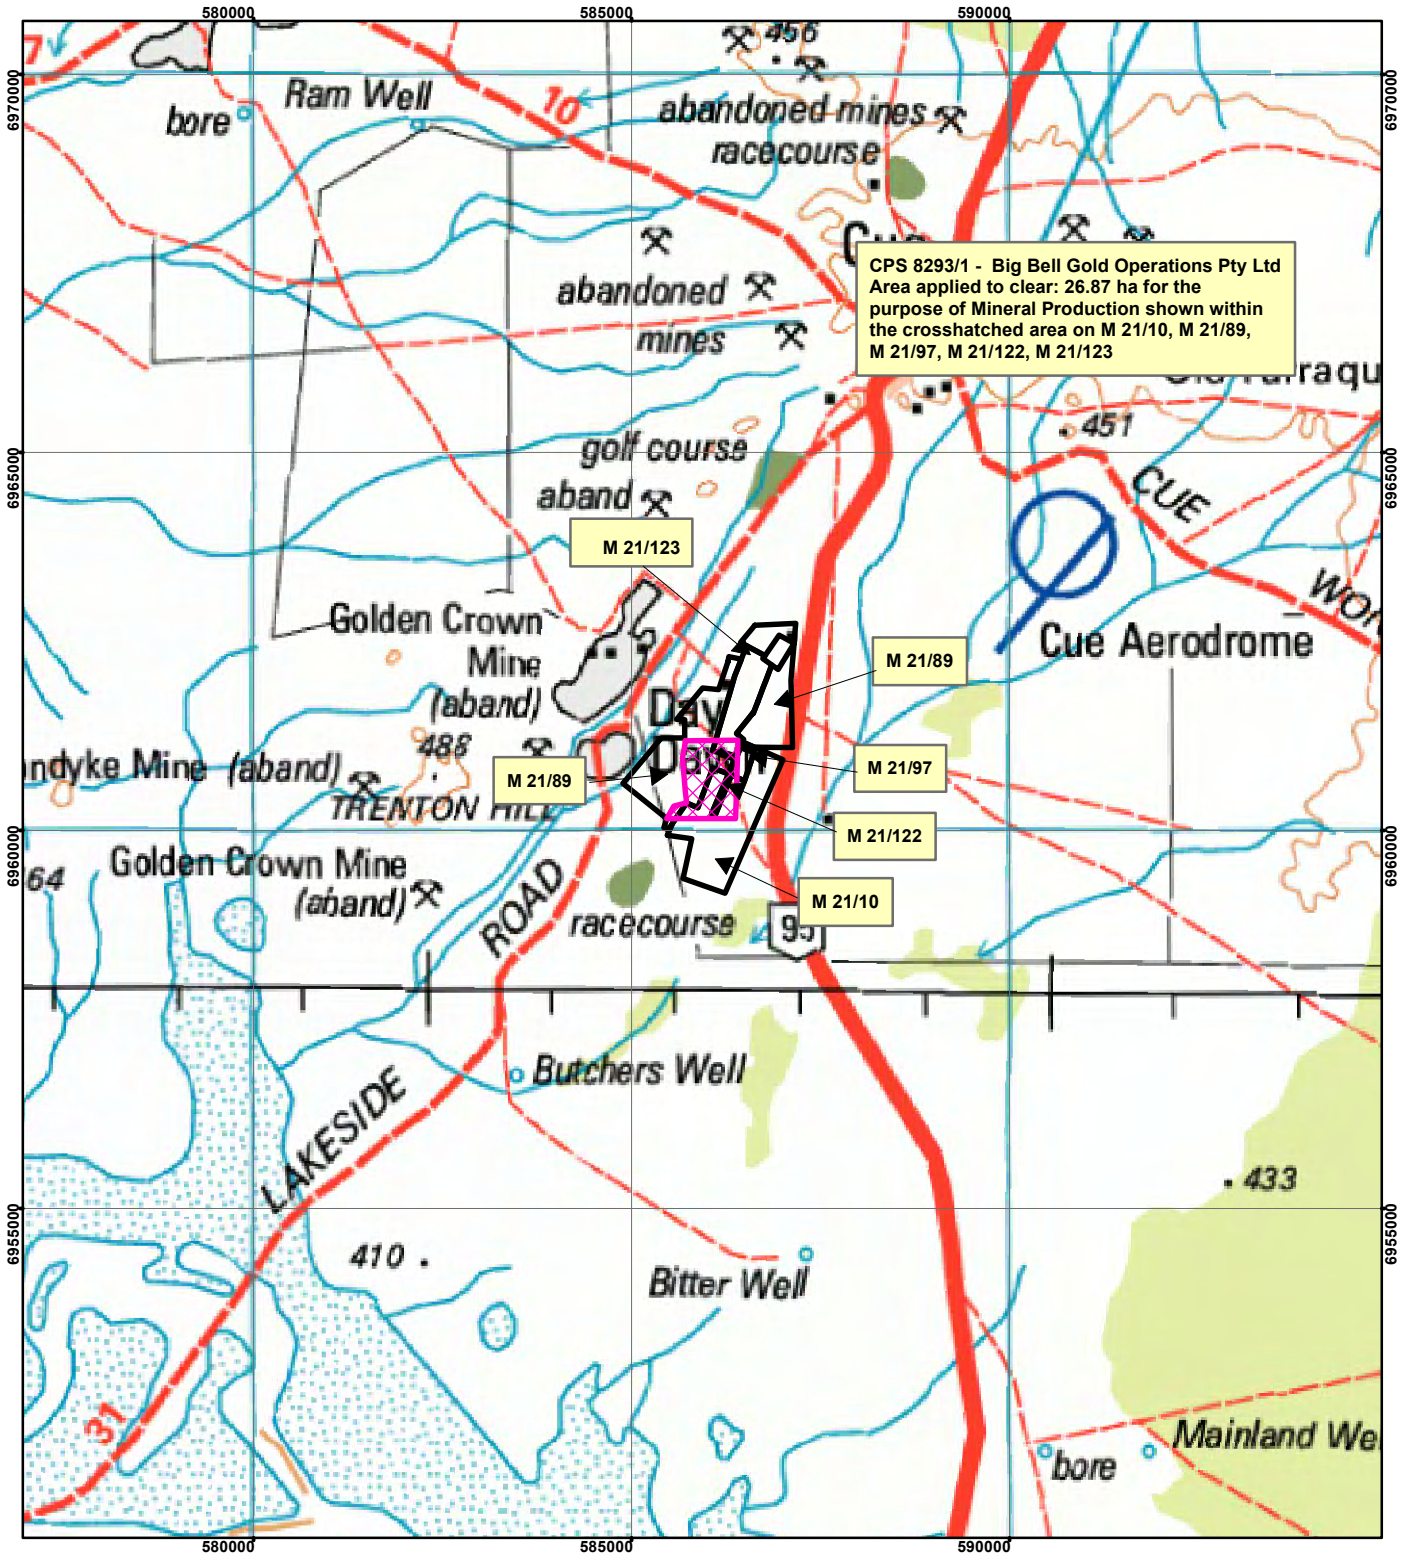

CPS 8293/1 - Big Bell Gold Operations Pty Ltd

Legend

-  Clearing Instruments
-  Mining Tenements

Geocentric Datum Australia 1994

Note: the data in this map have not been projected. This may result in geometric distortion or measurement inaccuracies.

..... Date

Officer with delegated authority under Section 20 of the Environmental Protection Act 1986

Information derived from this map should be confirmed with the data custodian acknowledged by the agency acronym in the legend.