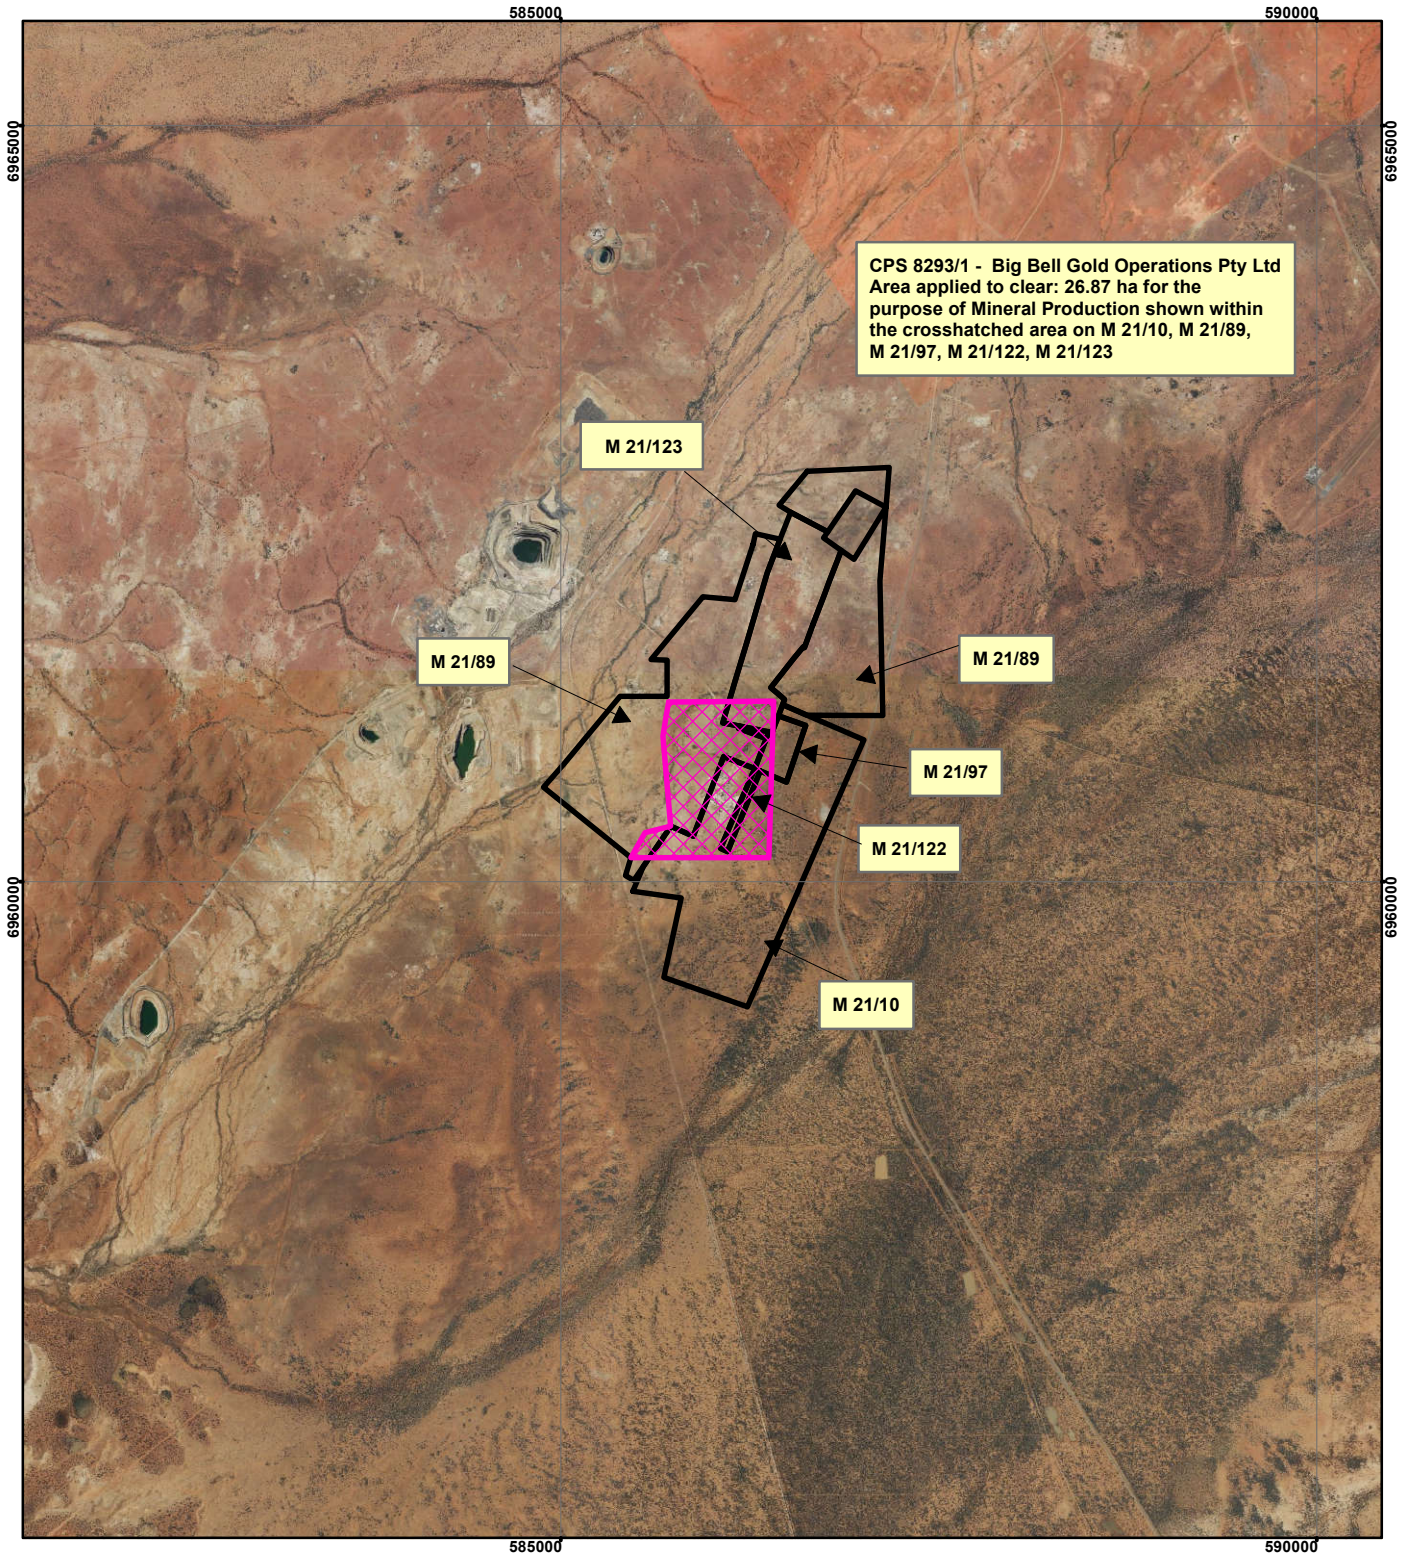

CPS 8293/1 - Big Bell Gold Operations Pty Ltd

Legend

-  Clearing Instruments
-  Mining Tenements

Geocentric Datum Australia 1994

Note: the data in this map have not been projected. This may result in geometric distortion or measurement inaccuracies.

..... Date

Officer with delegated authority under Section 20 of the Environmental Protection Act 1986

Information derived from this map should be confirmed with the data custodian acknowledged by the agency acronym in the legend.