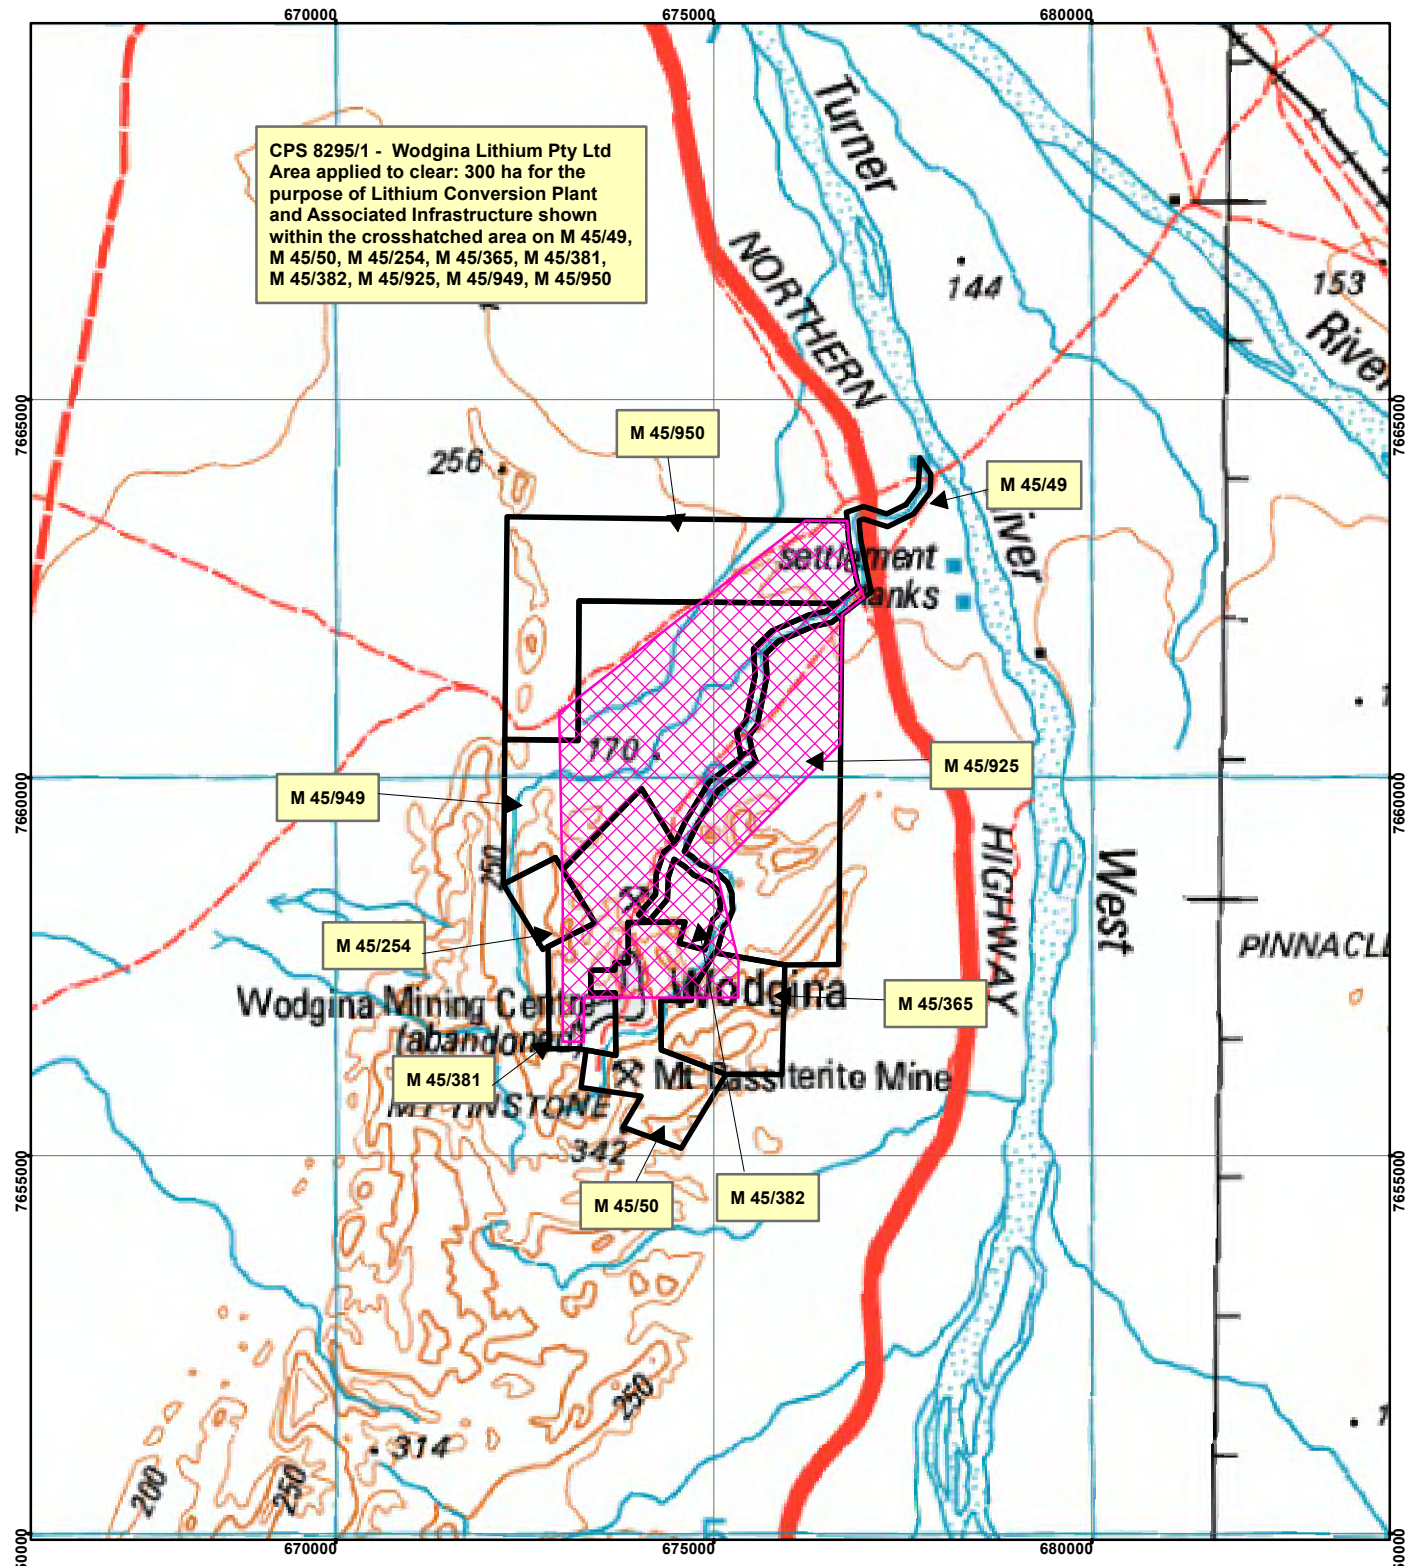

CPS 8295/1 - Wodgina Lithium Pty Ltd

Legend

-  Clearing Instruments
-  Mining Tenements

Geocentric Datum Australia 1994

Note: the data in this map have not been projected. This may result in geometric distortion or measurement inaccuracies.

..... Date

Officer with delegated authority under Section 20 of the Environmental Protection Act 1986

Information derived from this map should be confirmed with the data custodian acknowledged by the agency acronym in the legend.