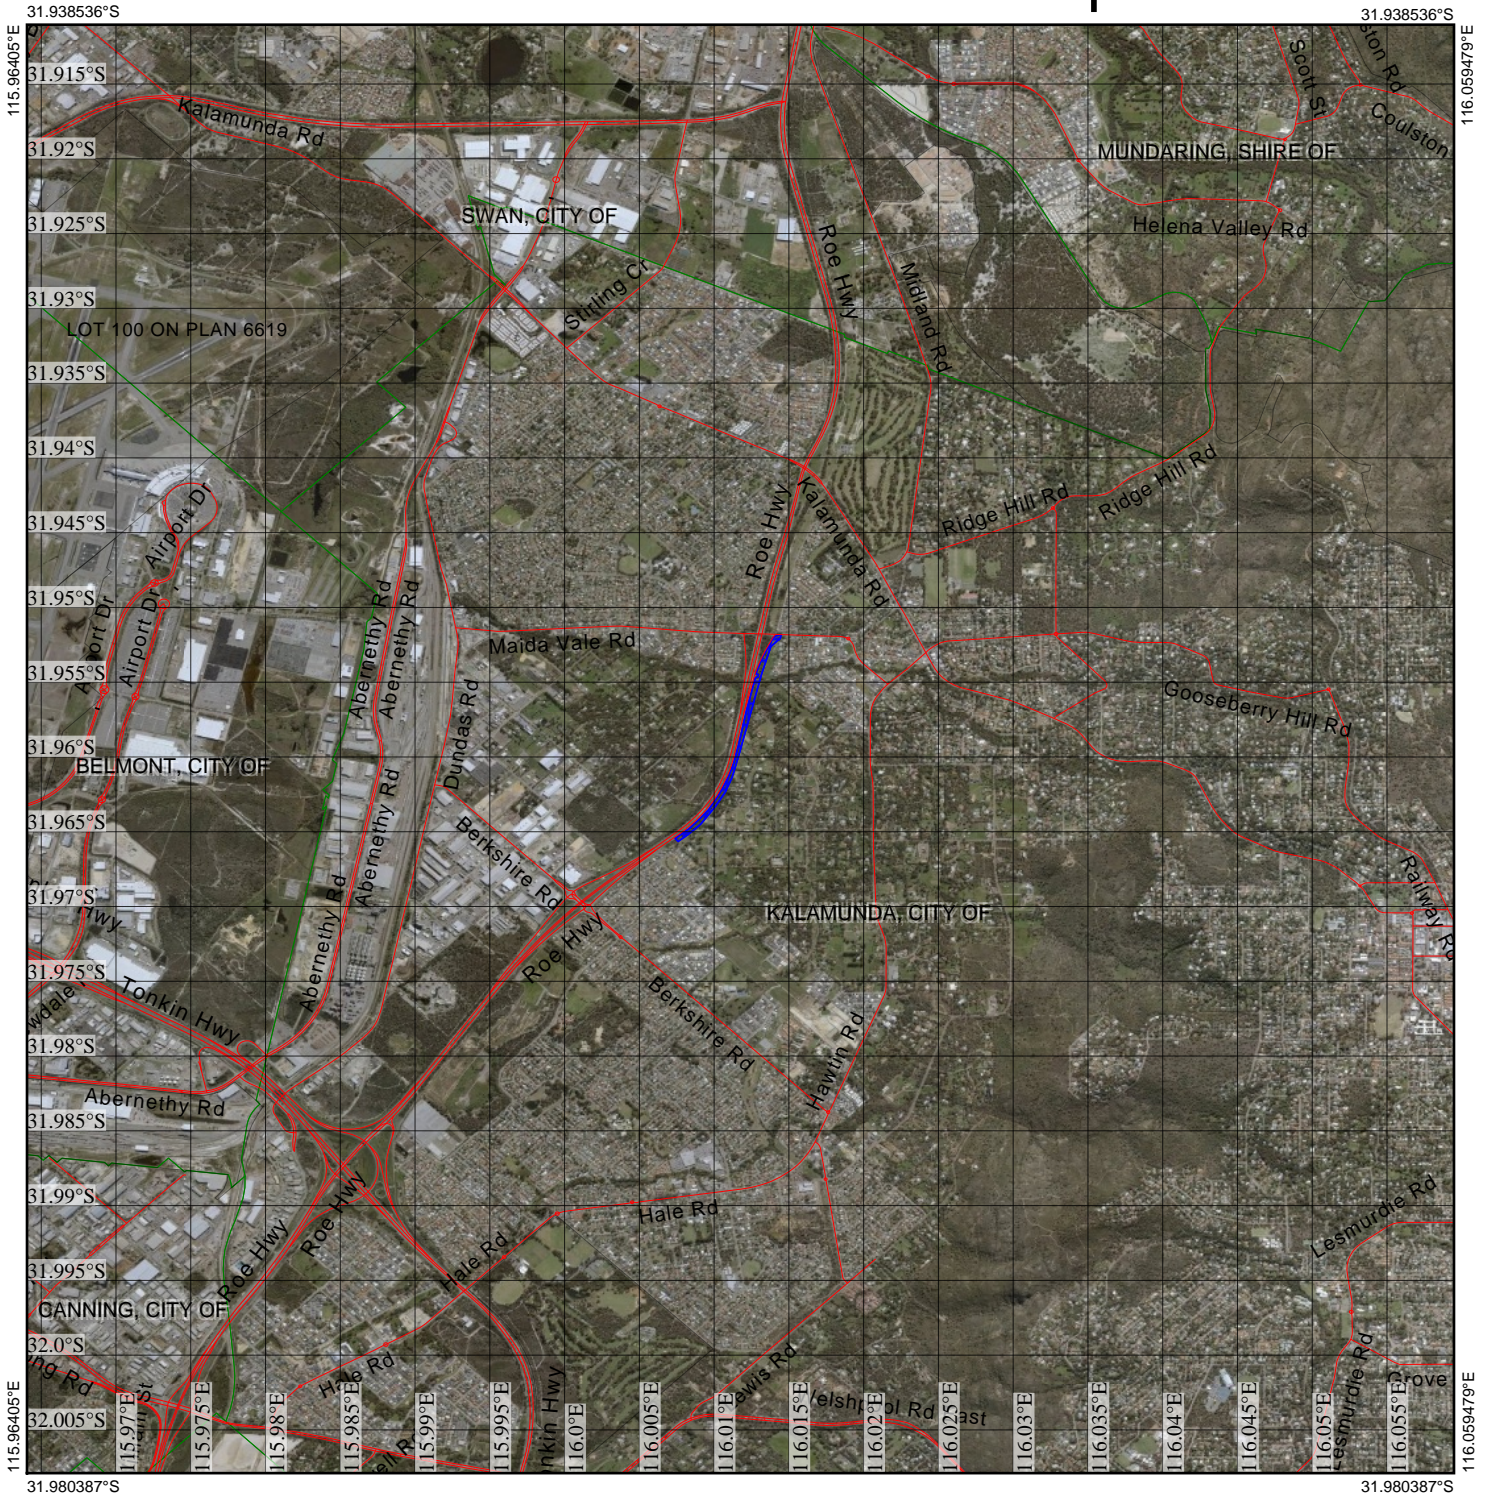

CPS 8296/1 - Context map

Legend

-  Imagery
-  Clearing Instruments Proposals
-  Cadastre (Search)
-  Local Government Authority

(Approximate when reproduced at A4)

GDA 94 (Lat/Long)

Geocentric Datum of Australia 1994