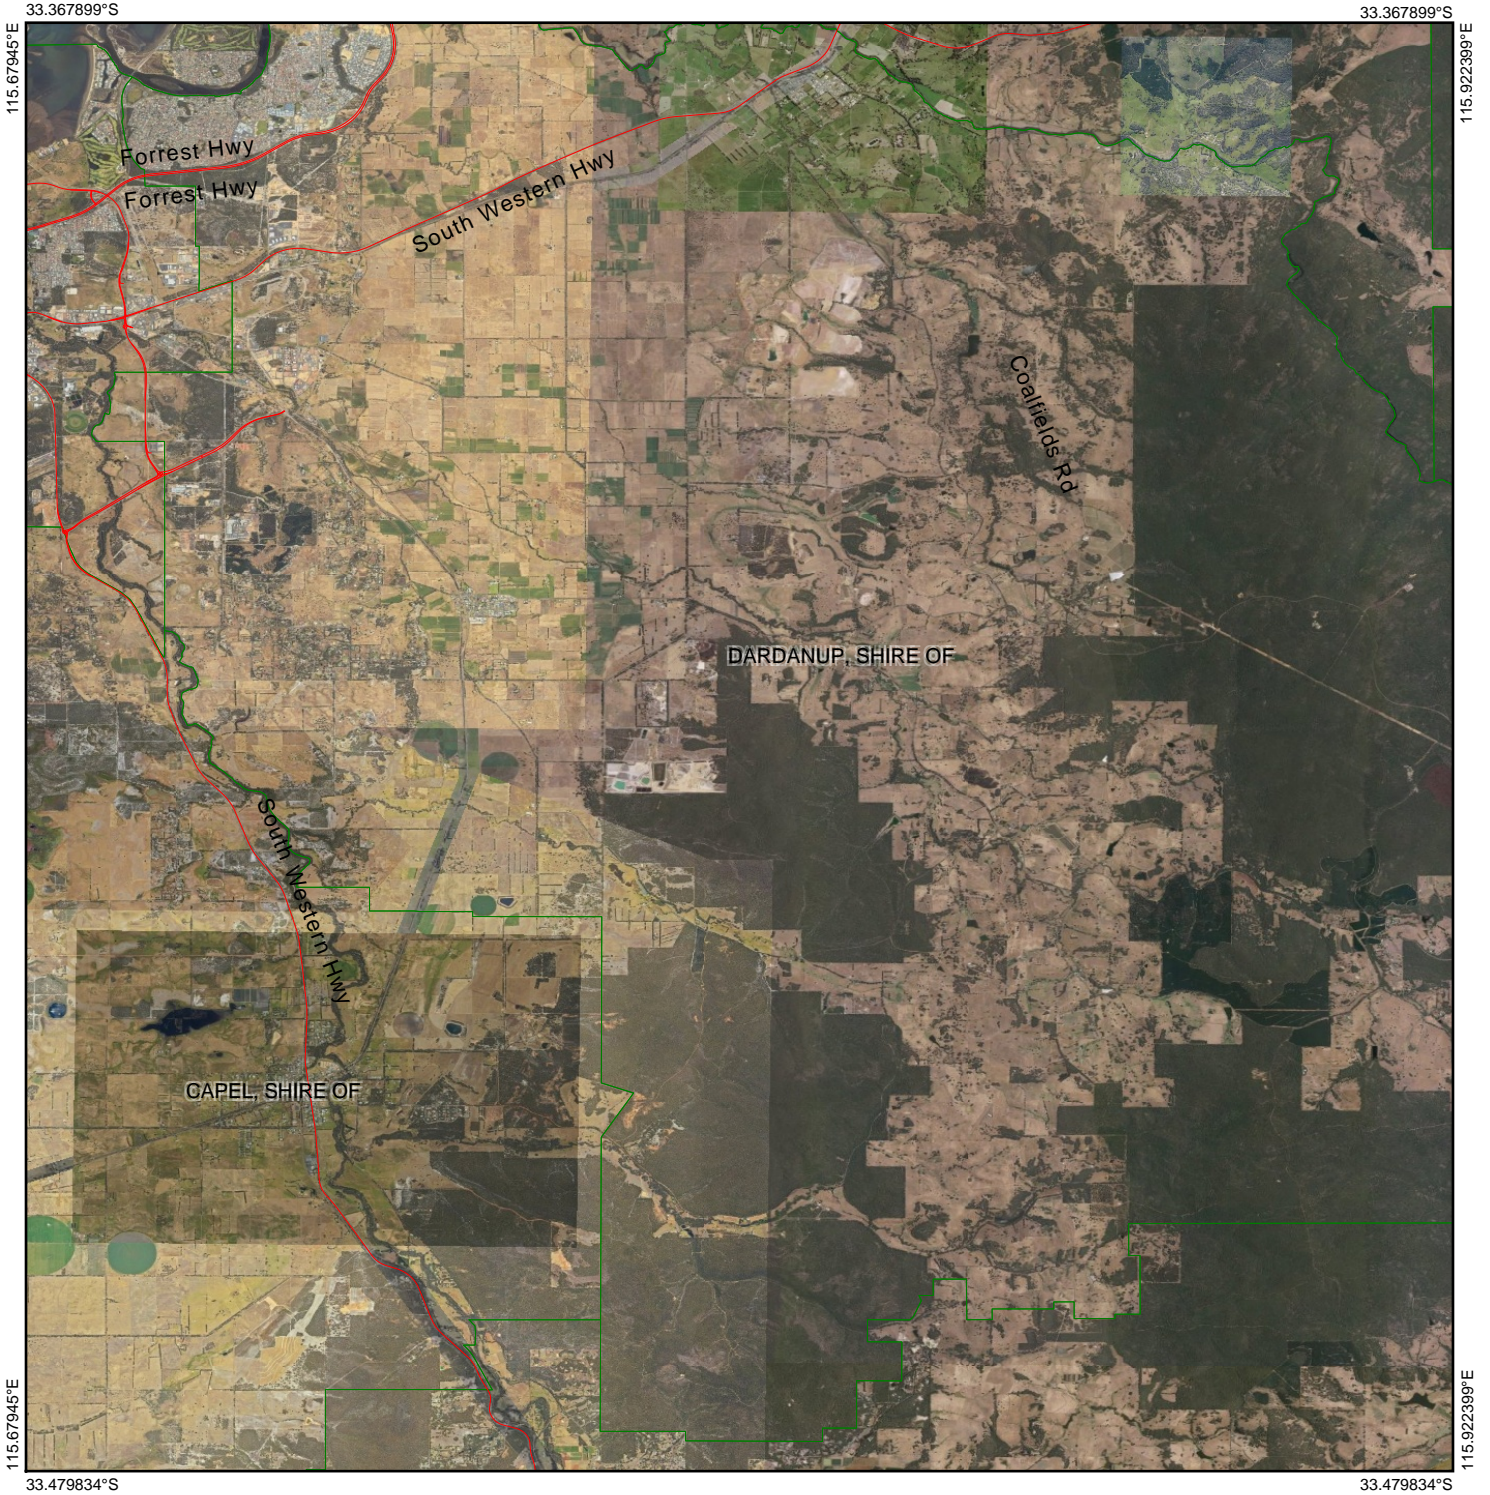

CPS 8327/1 - Context Map

Legend

-  Imagery
-  Local Government Authority

(Approximate when reproduced at A4)

GDA 94 (Lat/Long)

Geocentric Datum of Australia 1994

..... Date

GOVERNMENT OF
WESTERN AUSTRALIA
WA Crown Copyright 2019