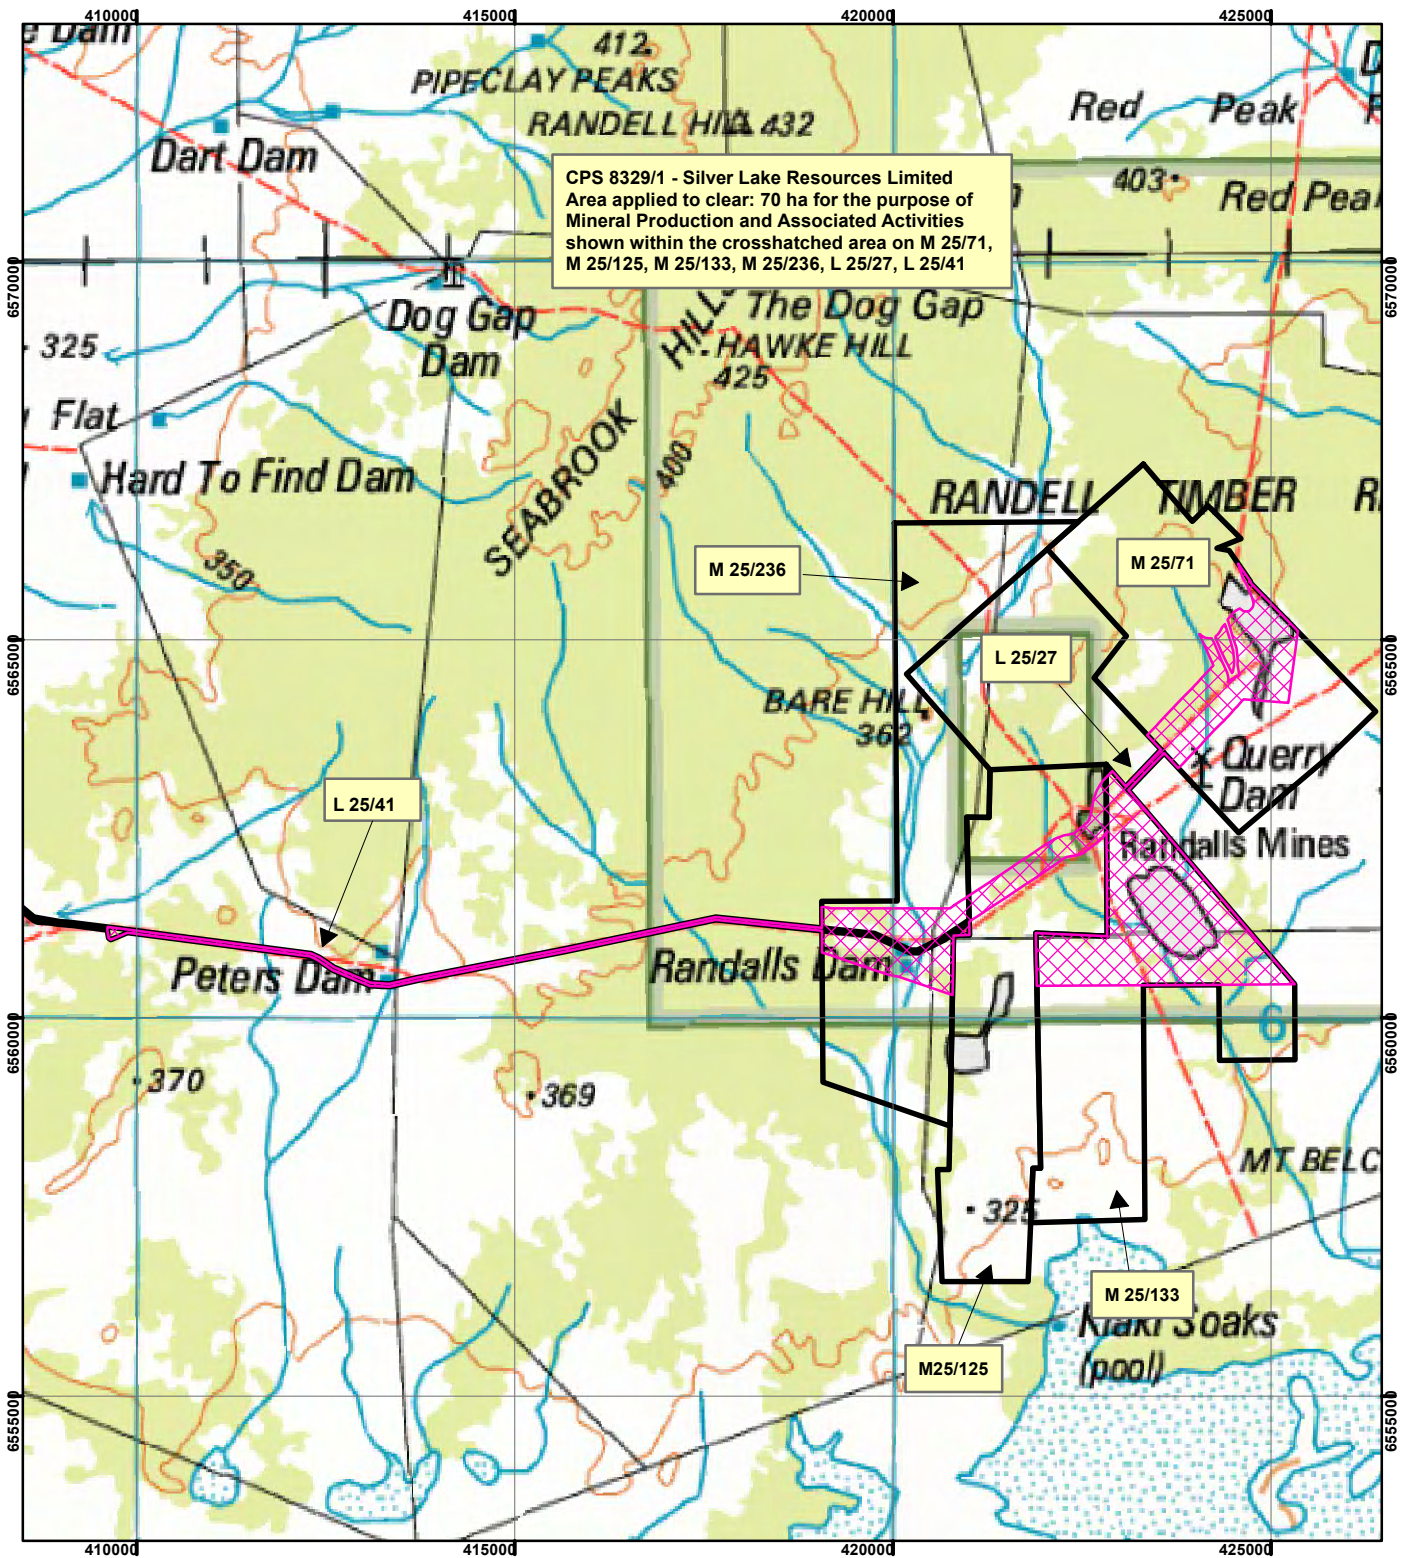

CPS 8329/1 - Silver Lake Resources Limited

Legend

-  Clearing Instruments
-  Mining Tenements

Geocentric Datum Australia 1994

Note: the data in this map have not been projected. This may result in geometric distortion or measurement inaccuracies.

..... Date

Officer with delegated authority under Section 20 of the Environmental Protection Act 1986

Information derived from this map should be confirmed with the data custodian acknowledged by the agency acronym in the legend.