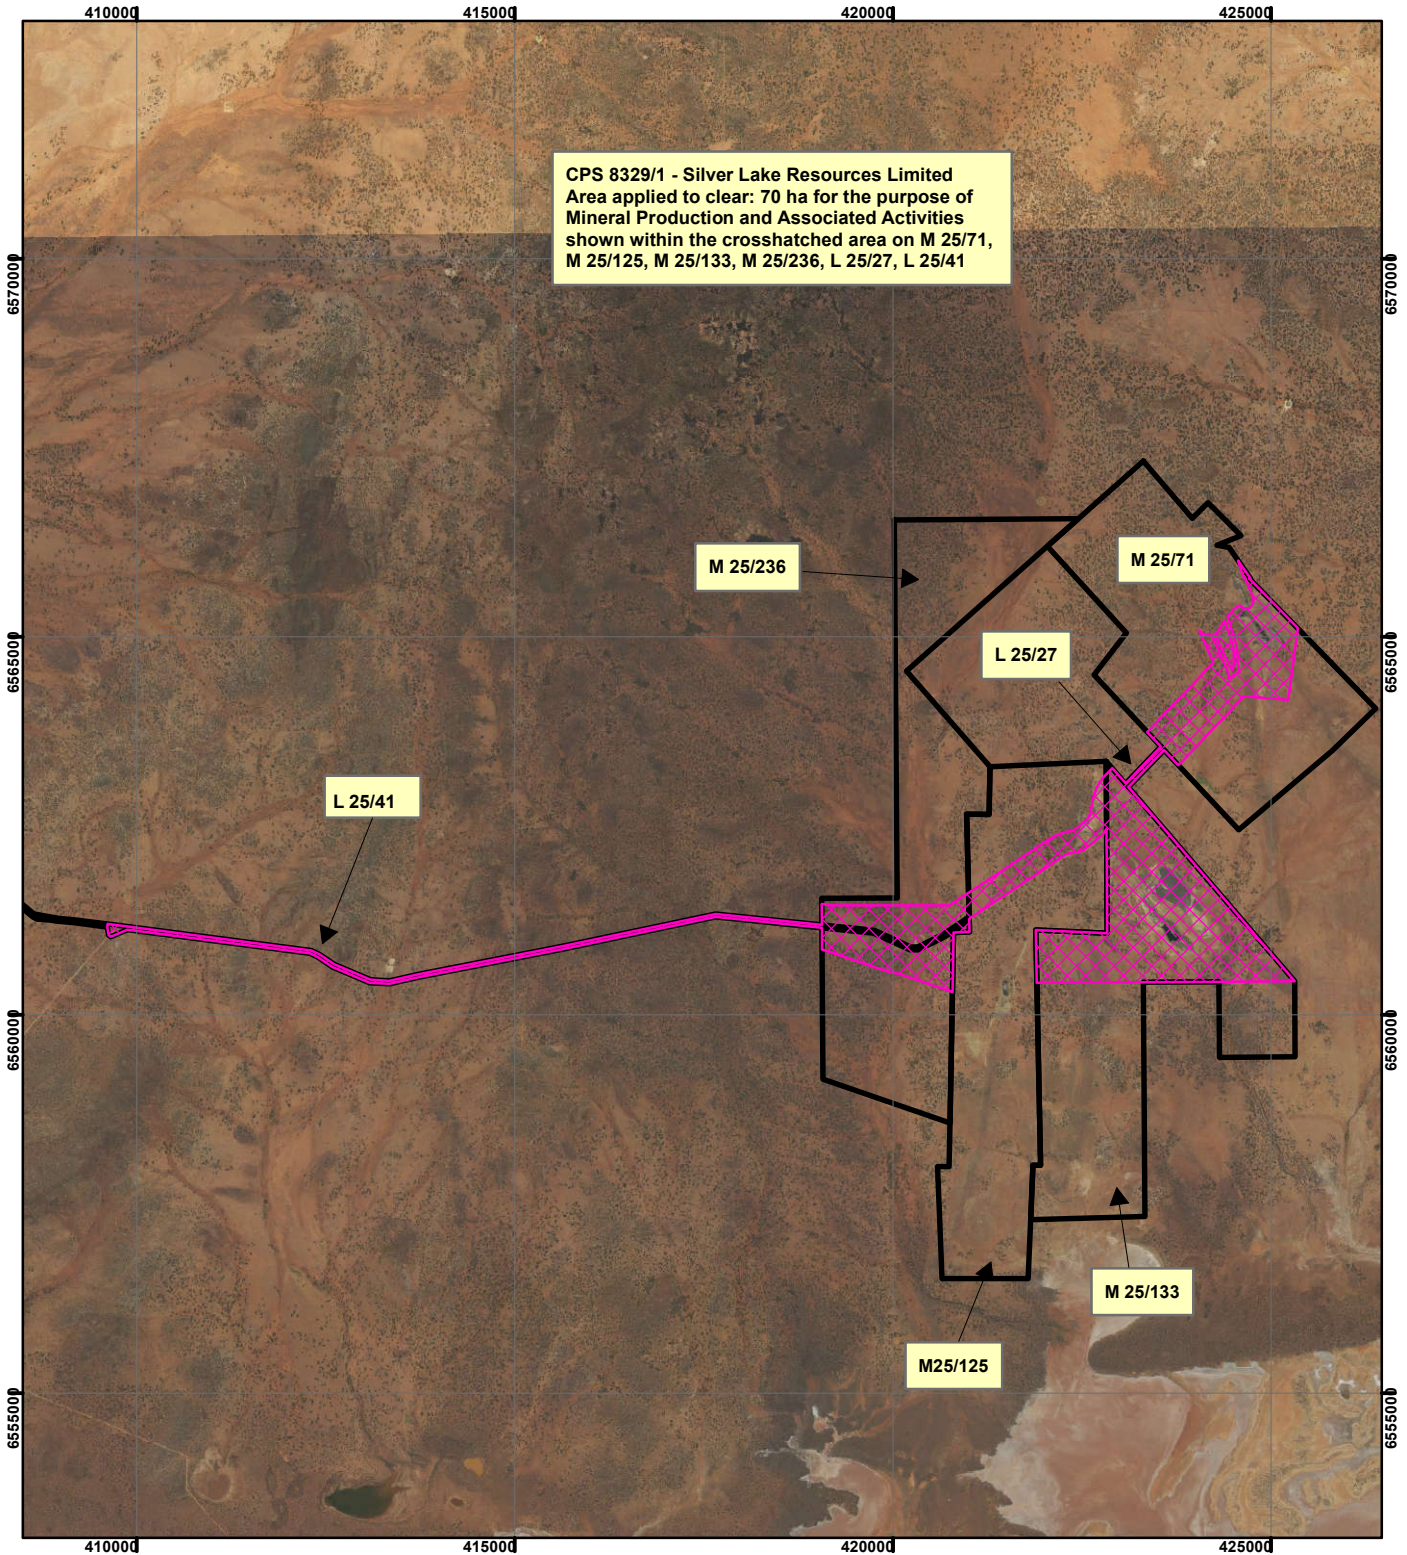

# CPS 8329/1 - Silver Lake Resources Limited

## Legend

-  Clearing Instruments
-  Mining Tenements

Geocentric Datum Australia 1994

*Note: the data in this map have not been projected. This may result in geometric distortion or measurement inaccuracies.*

..... Date .....

Officer with delegated authority under Section 20 of the Environmental Protection Act 1986

Information derived from this map should be confirmed with the data custodian acknowledged by the agency acronym in the legend.