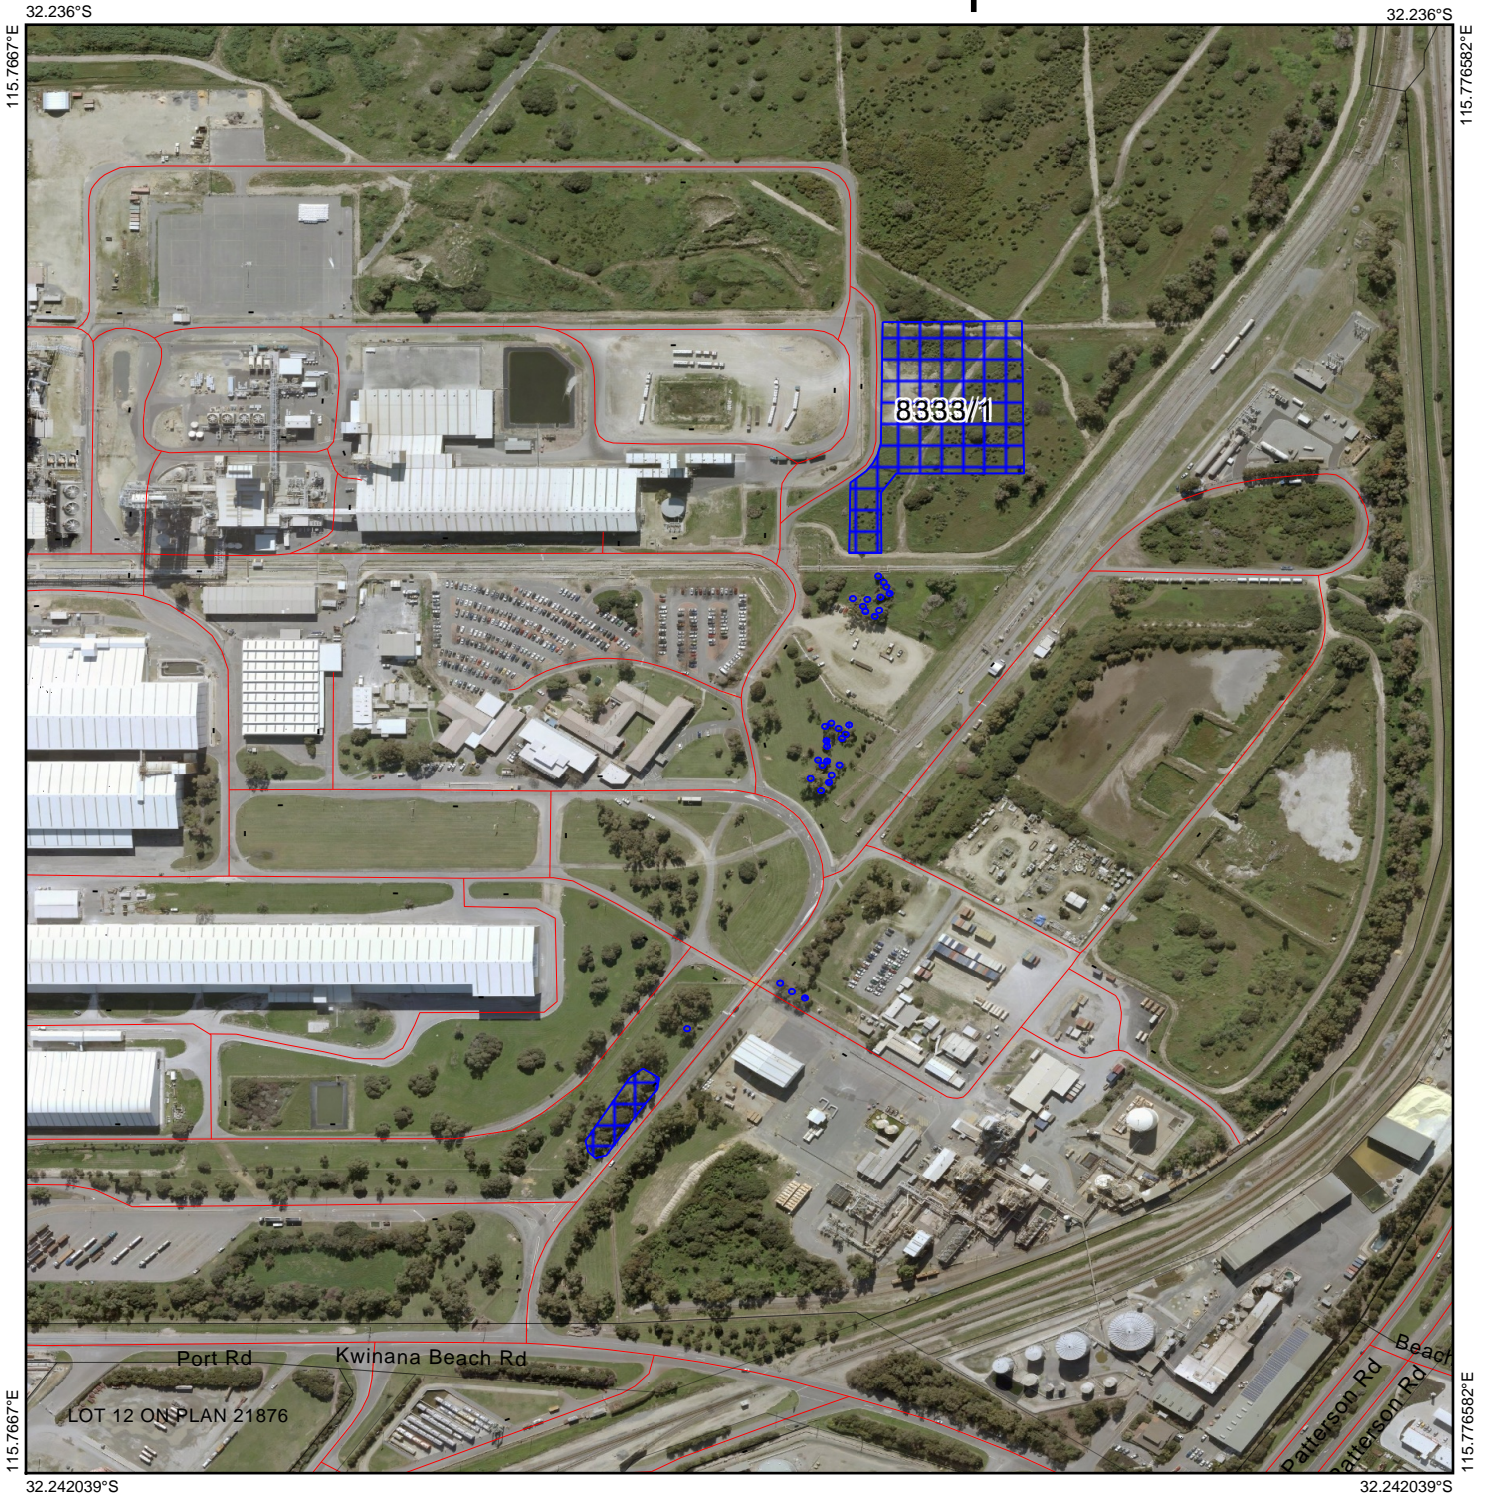

CPS 8333/1 - Map

Legend

-  Imagery
-  Clearing Instruments Proposals
-  Roads

(Approximate when reproduced at A4)

GDA 94 (Lat/Long)

Geocentric Datum of Australia 1994

..... Date

GOVERNMENT OF
WESTERN AUSTRALIA
WA Crown Copyright 2019