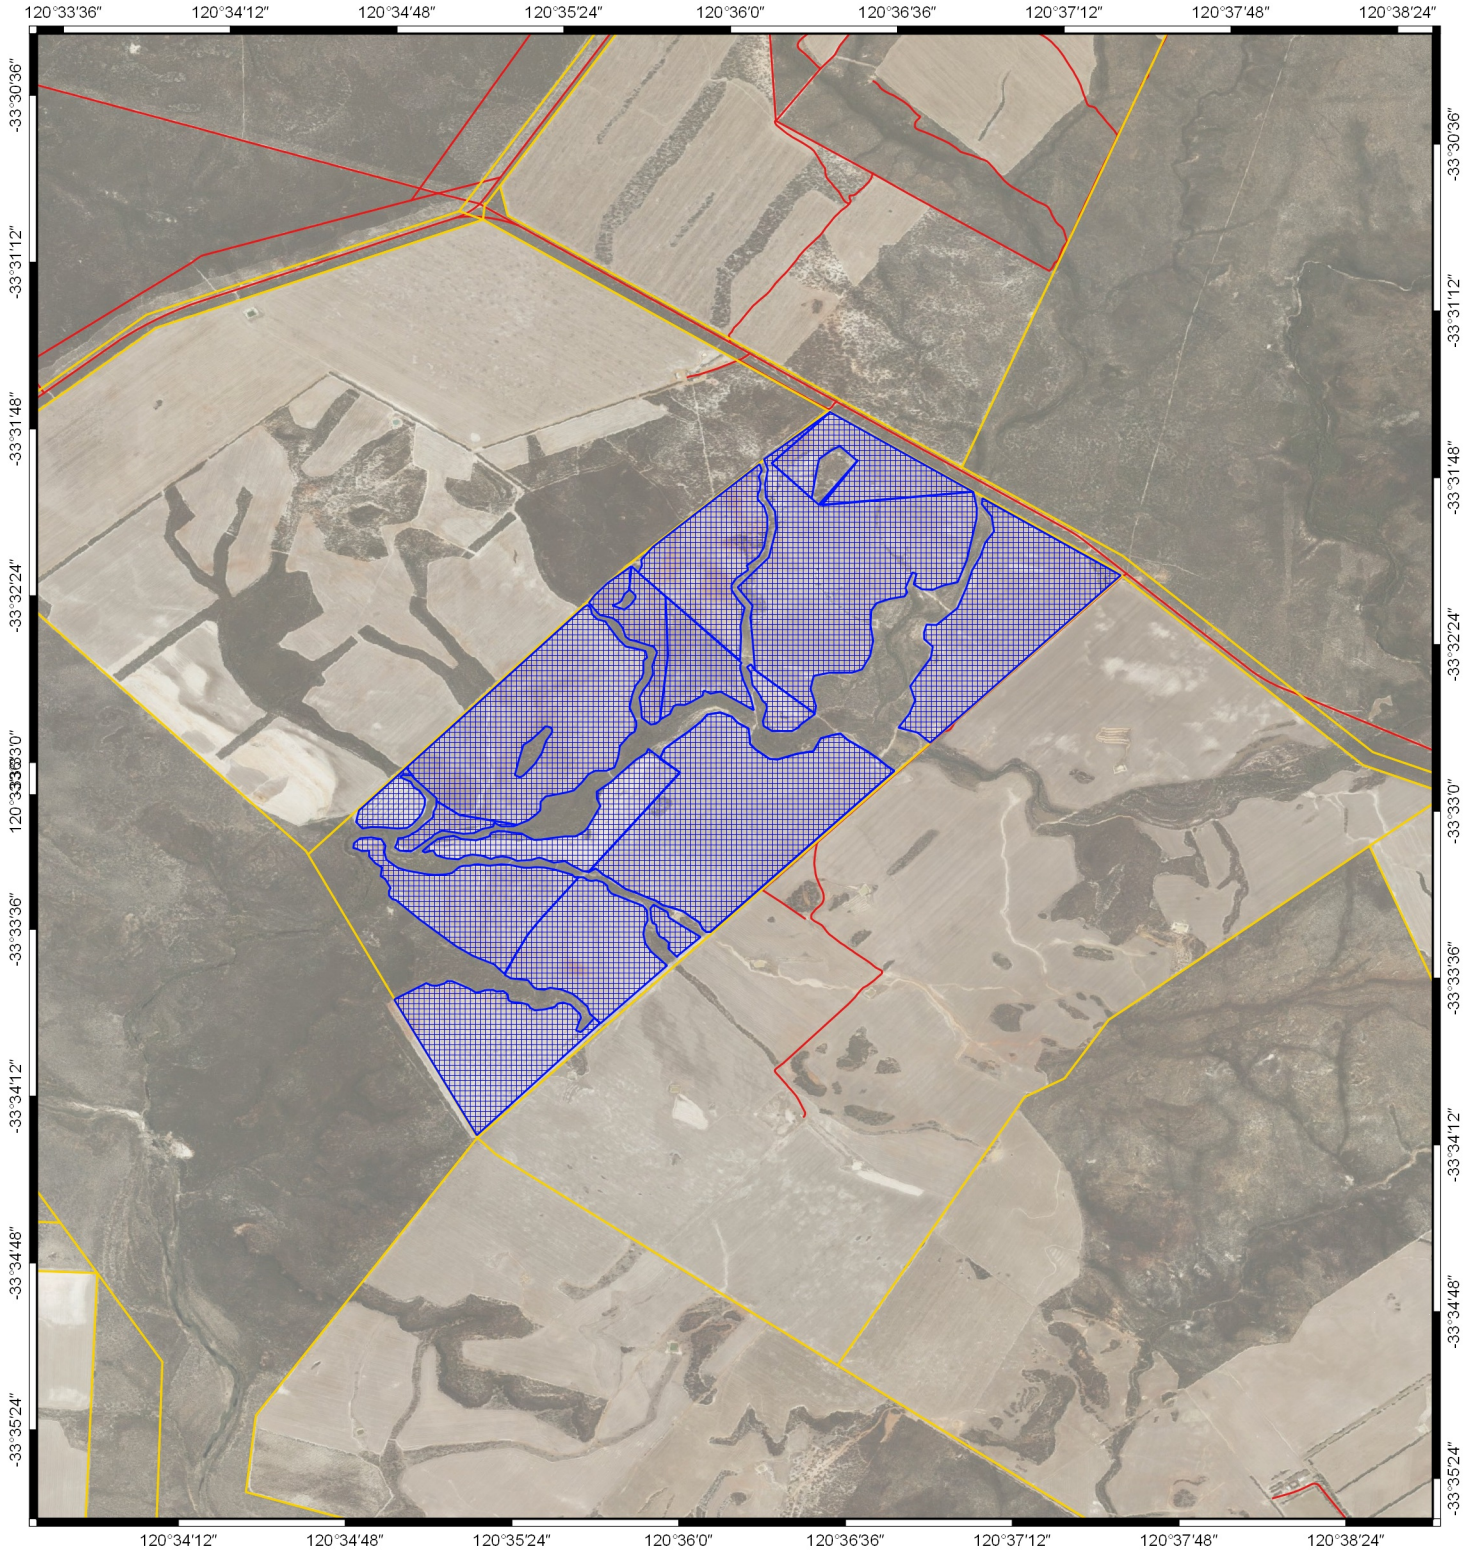

CPS 8340/1 - Map

Legend

-  Areas applied to clear base layers
-  Local Government Authorities Image

MGA 94
Geocentric Datum of Australia 1994

GOVERNMENT OF
WESTERN AUSTRALIA