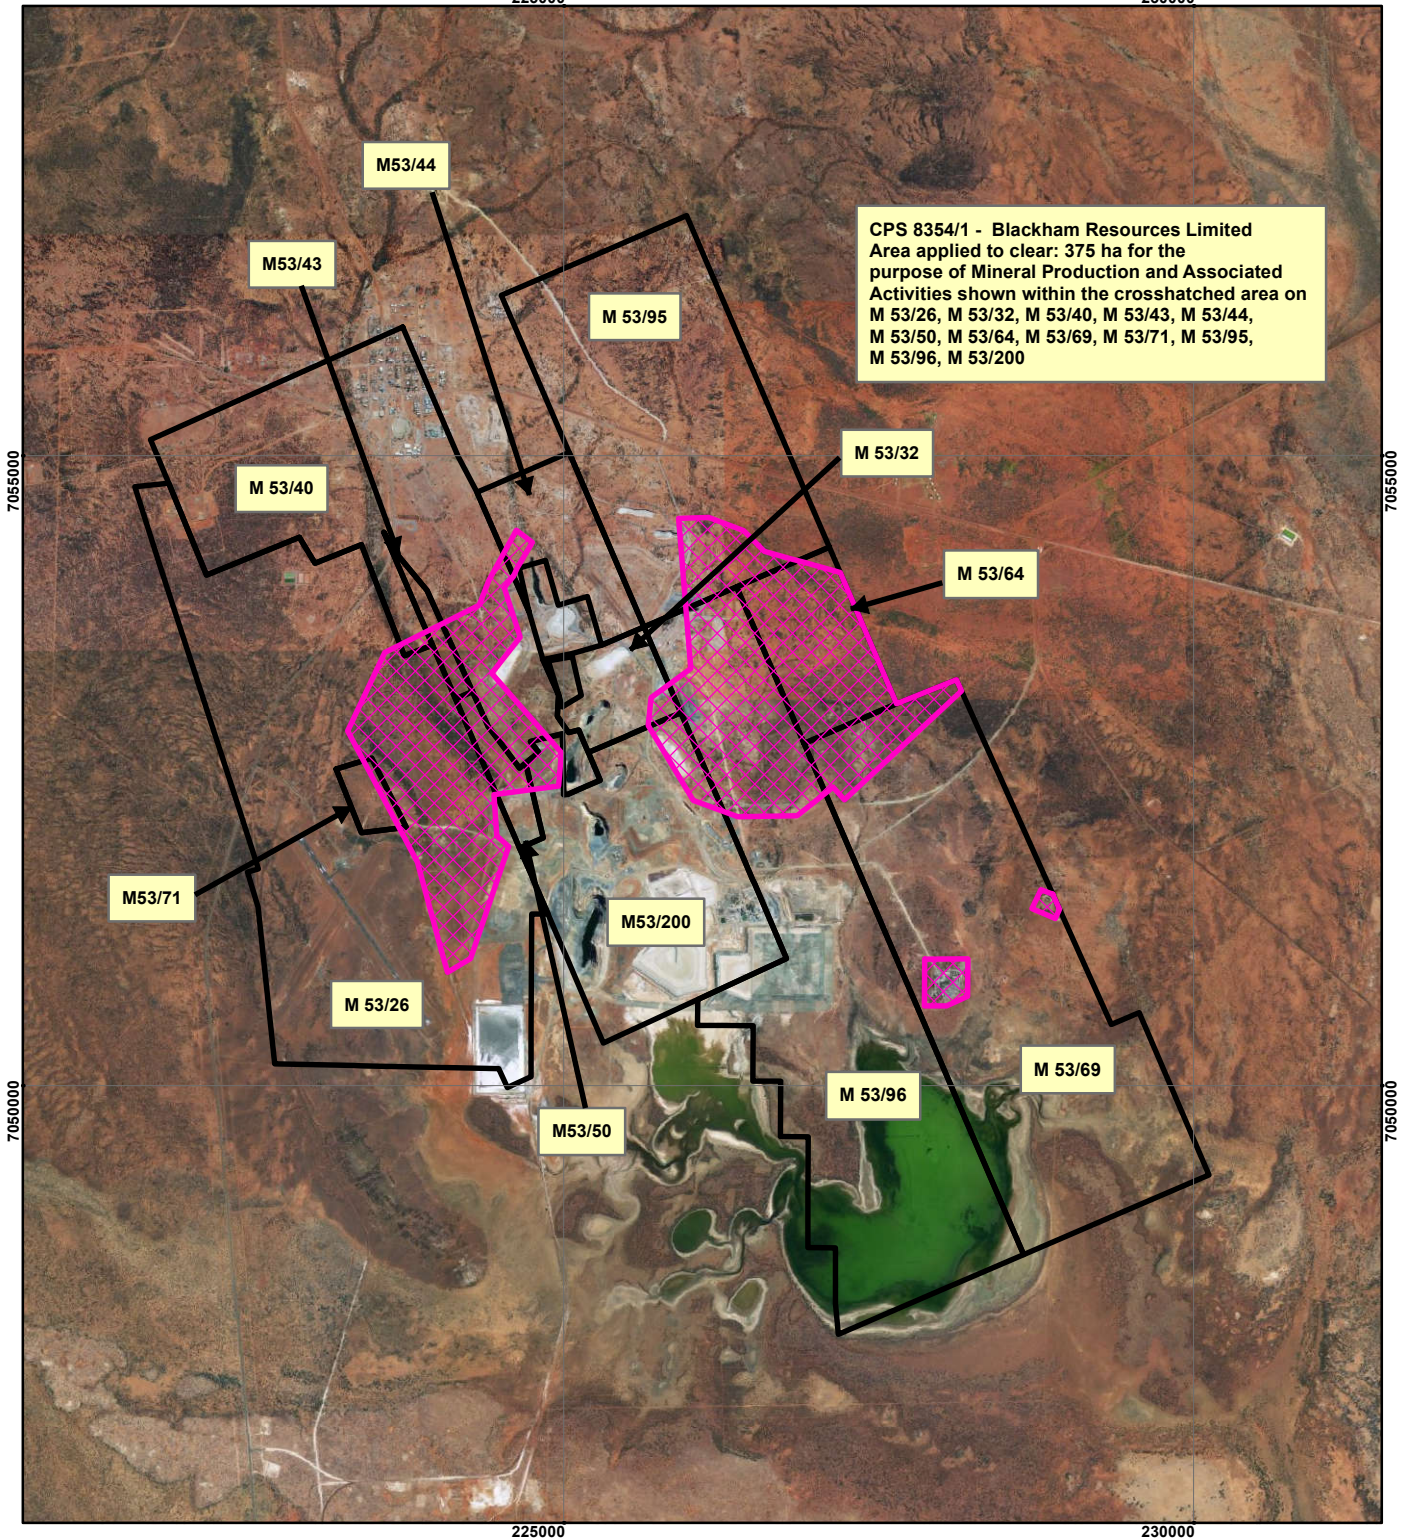

CPS 8354/1 - Blackham Resources Limited

225000

230000

225000

230000

Legend

- Clearing Instruments
- Mining Tenements

Geocentric Datum Australia 1994

Note: the data in this map have not been projected. This may result in geometric distortion or measurement inaccuracies.

..... Date .....

Officer with delegated authority under Section 20 of the Environmental Protection Act 1986

Information derived from this map should be confirmed with the data custodian acknowledged by the agency acronym in the legend.