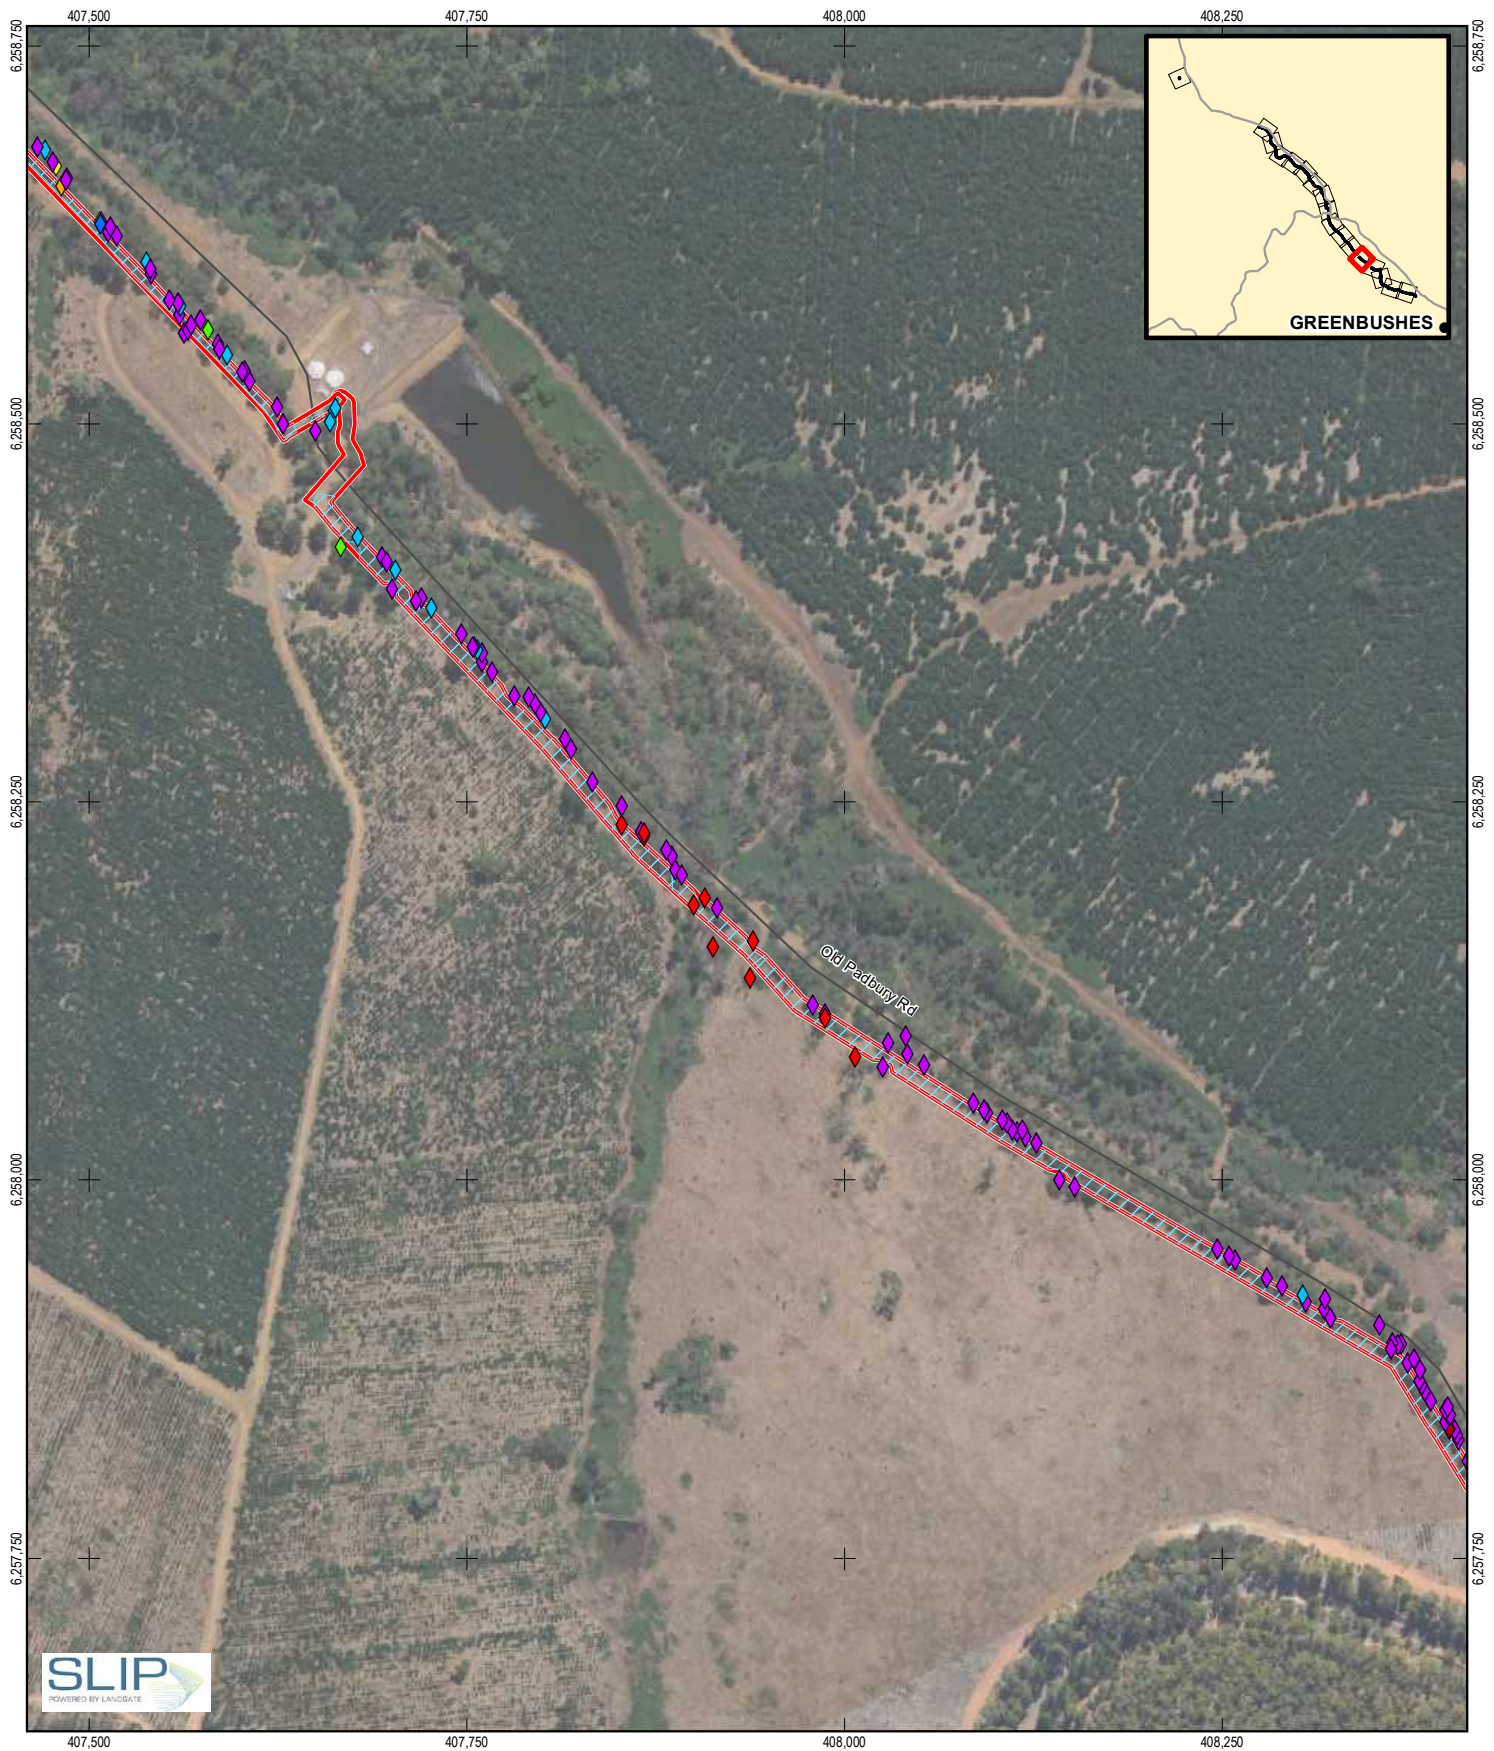

LEGEND

Black Cockatoo Habitat

- Marri (*Corymbia calophylla*) - No hollows
- Marri (*Corymbia calophylla*) - Hollows
- Jarrah (*Eucalyptus marginata*) - No hollows
- Jarrah (*Eucalyptus marginata*) - Hollows
- Yarri (*Eucalyptus patens*) - No hollows
- Yarri (*Eucalyptus patens*) - Hollows
- Flooded Gum (*Eucalyptus rudis*) - No hollows
- Stag - Hollows
- Local Road
- Black cockatoo foraging areas
- Impact area

Water Corporation
Greenbushes to Kirup Link EIA and Approvals

Job Number | 61-35763-01
Revision | 4
Date | 05 Feb 2019

Black Cockatoo Habitat

Figure 5. 13