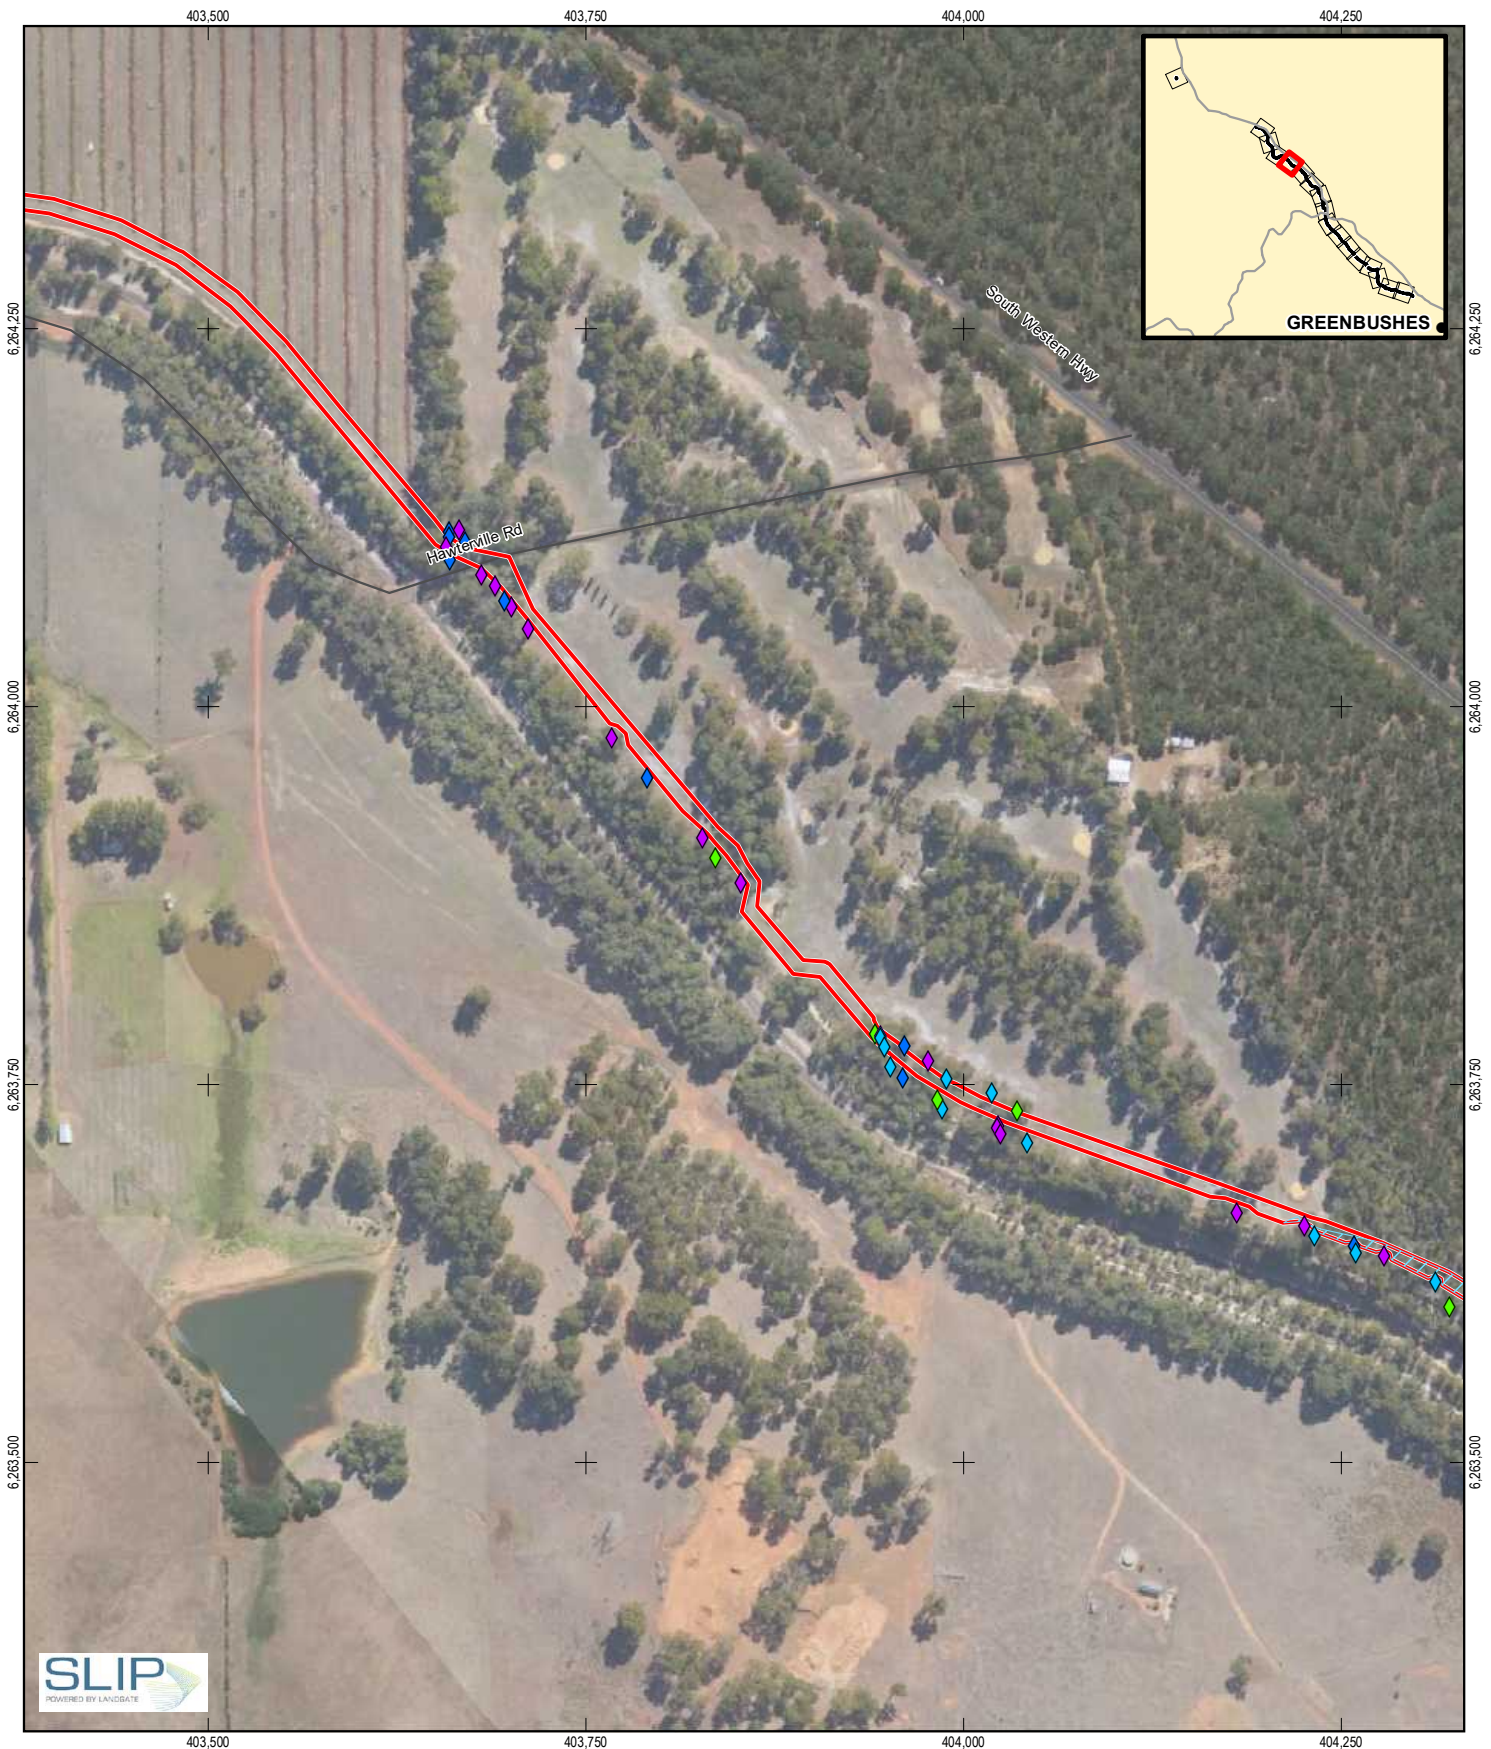

LEGEND

Black Cockatoo Habitat

- Marri (*Corymbia calophylla*) - No hollows
- Marri (*Corymbia calophylla*) - Hollows
- Jarrah (*Eucalyptus marginata*) - No hollows
- Jarrah (*Eucalyptus marginata*) - Hollows
- Local Road
- ▨ Black cockatoo foraging areas
- ▭ Impact area

Water Corporation Job Number 61-35763-01
Greenbushes to Kirup Link EIA and Approvals Revision 4
Date 05 Feb 2019

Black Cockatoo Habitat

Figure 5.5