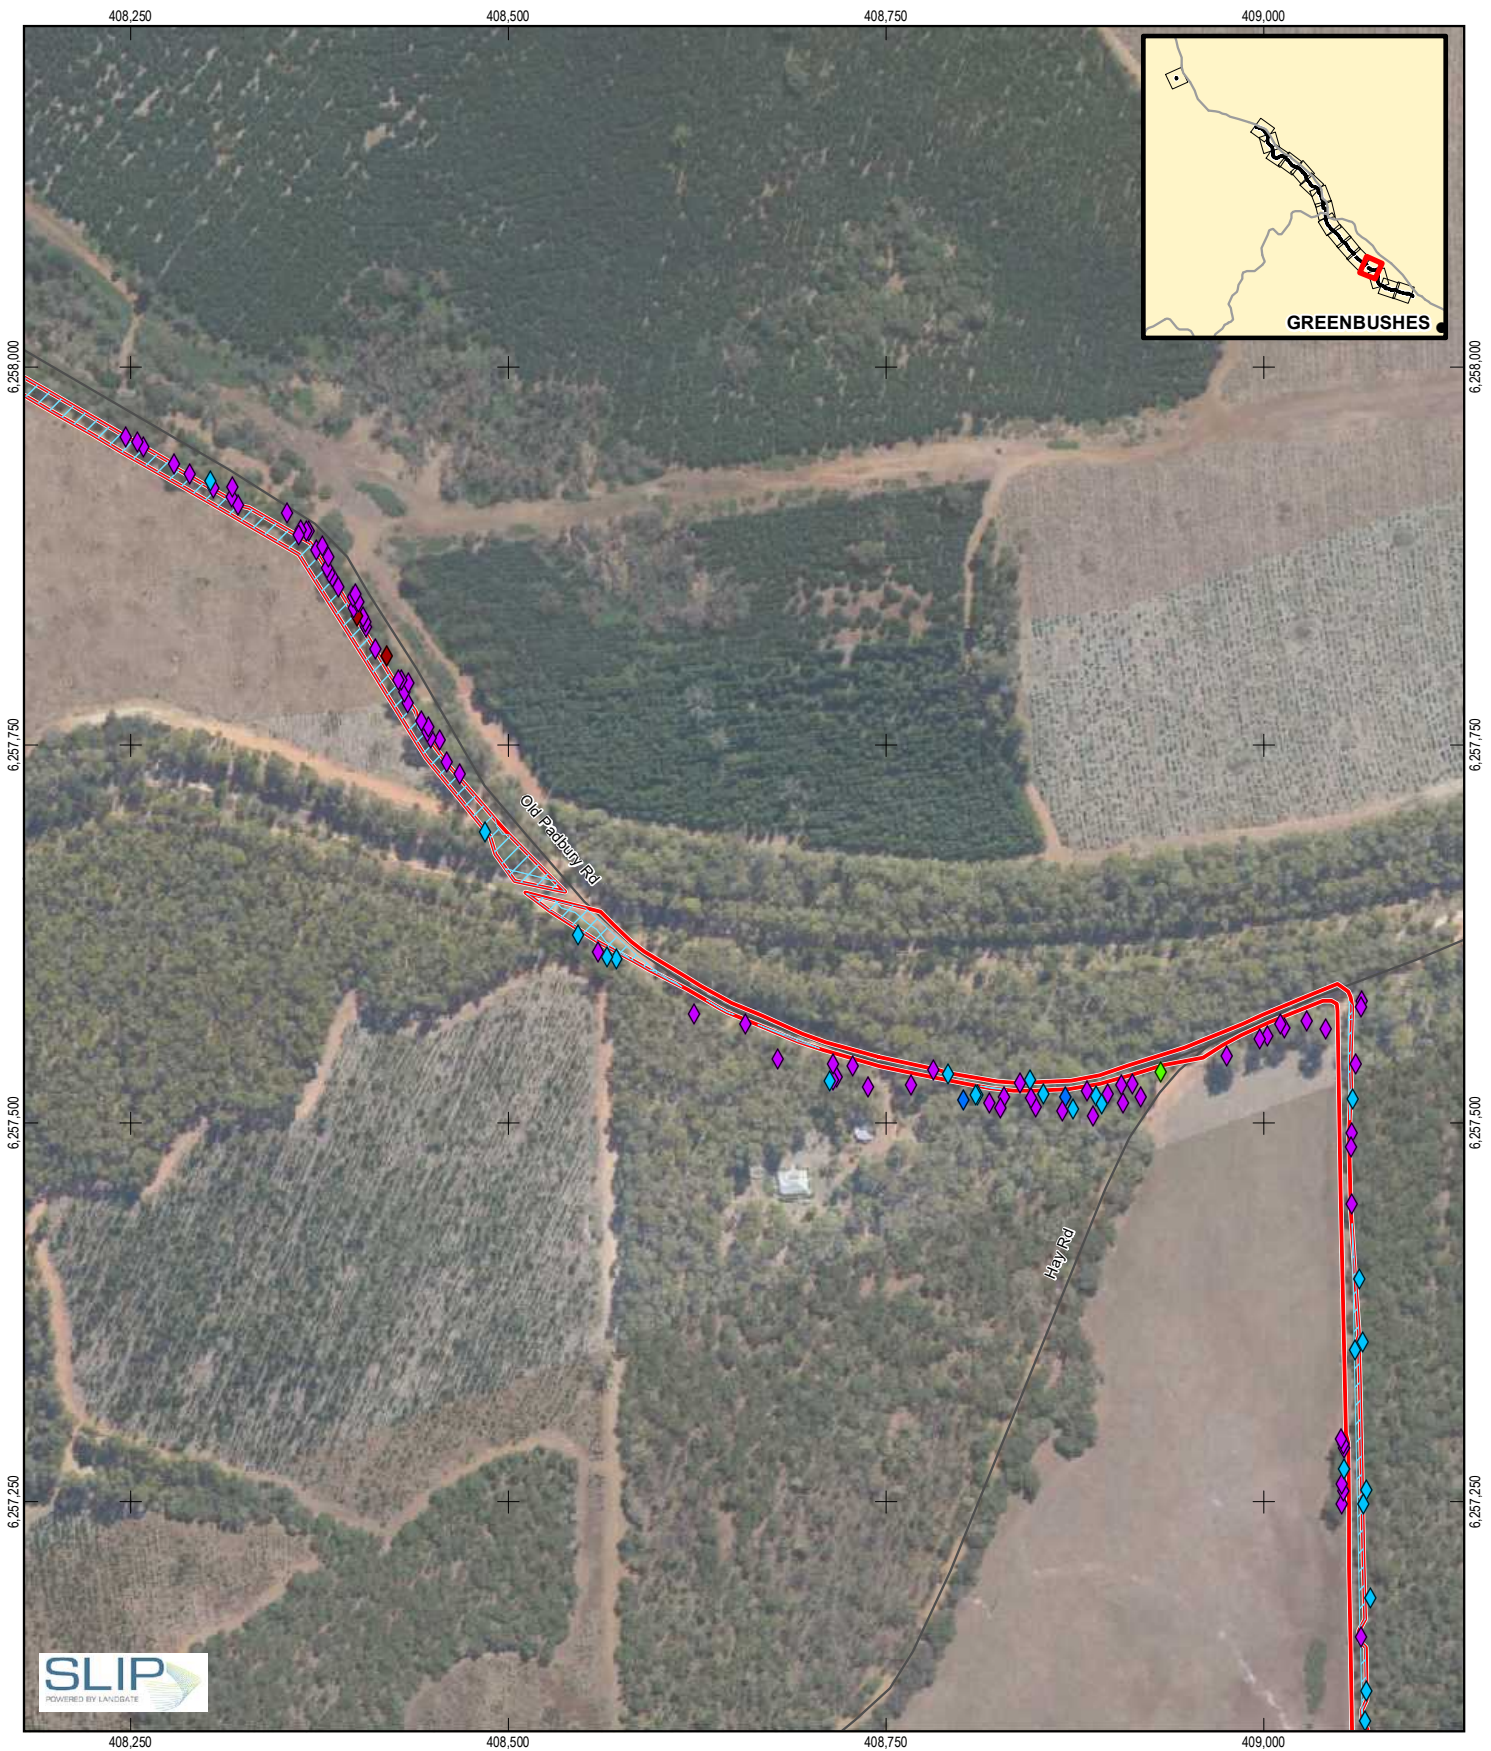

LEGEND

Black Cockatoo Habitat

- Marri (*Corymbia calophylla*) - No hollows
- Marri (*Corymbia calophylla*) - Hollows
- Jarrah (*Eucalyptus marginata*) - No hollows
- Jarrah (*Eucalyptus marginata*) - Hollows
- Stag - Hollows
- Local Road
- ▨ Black cockatoo foraging areas
- ▭ Impact area

Water Corporation
Greenbushes to Kirup Link EIA and Approvals

Job Number 61-35763-01
Revision 4
Date 05 Feb 2019

Black Cockatoo Habitat

Figure 5. 14