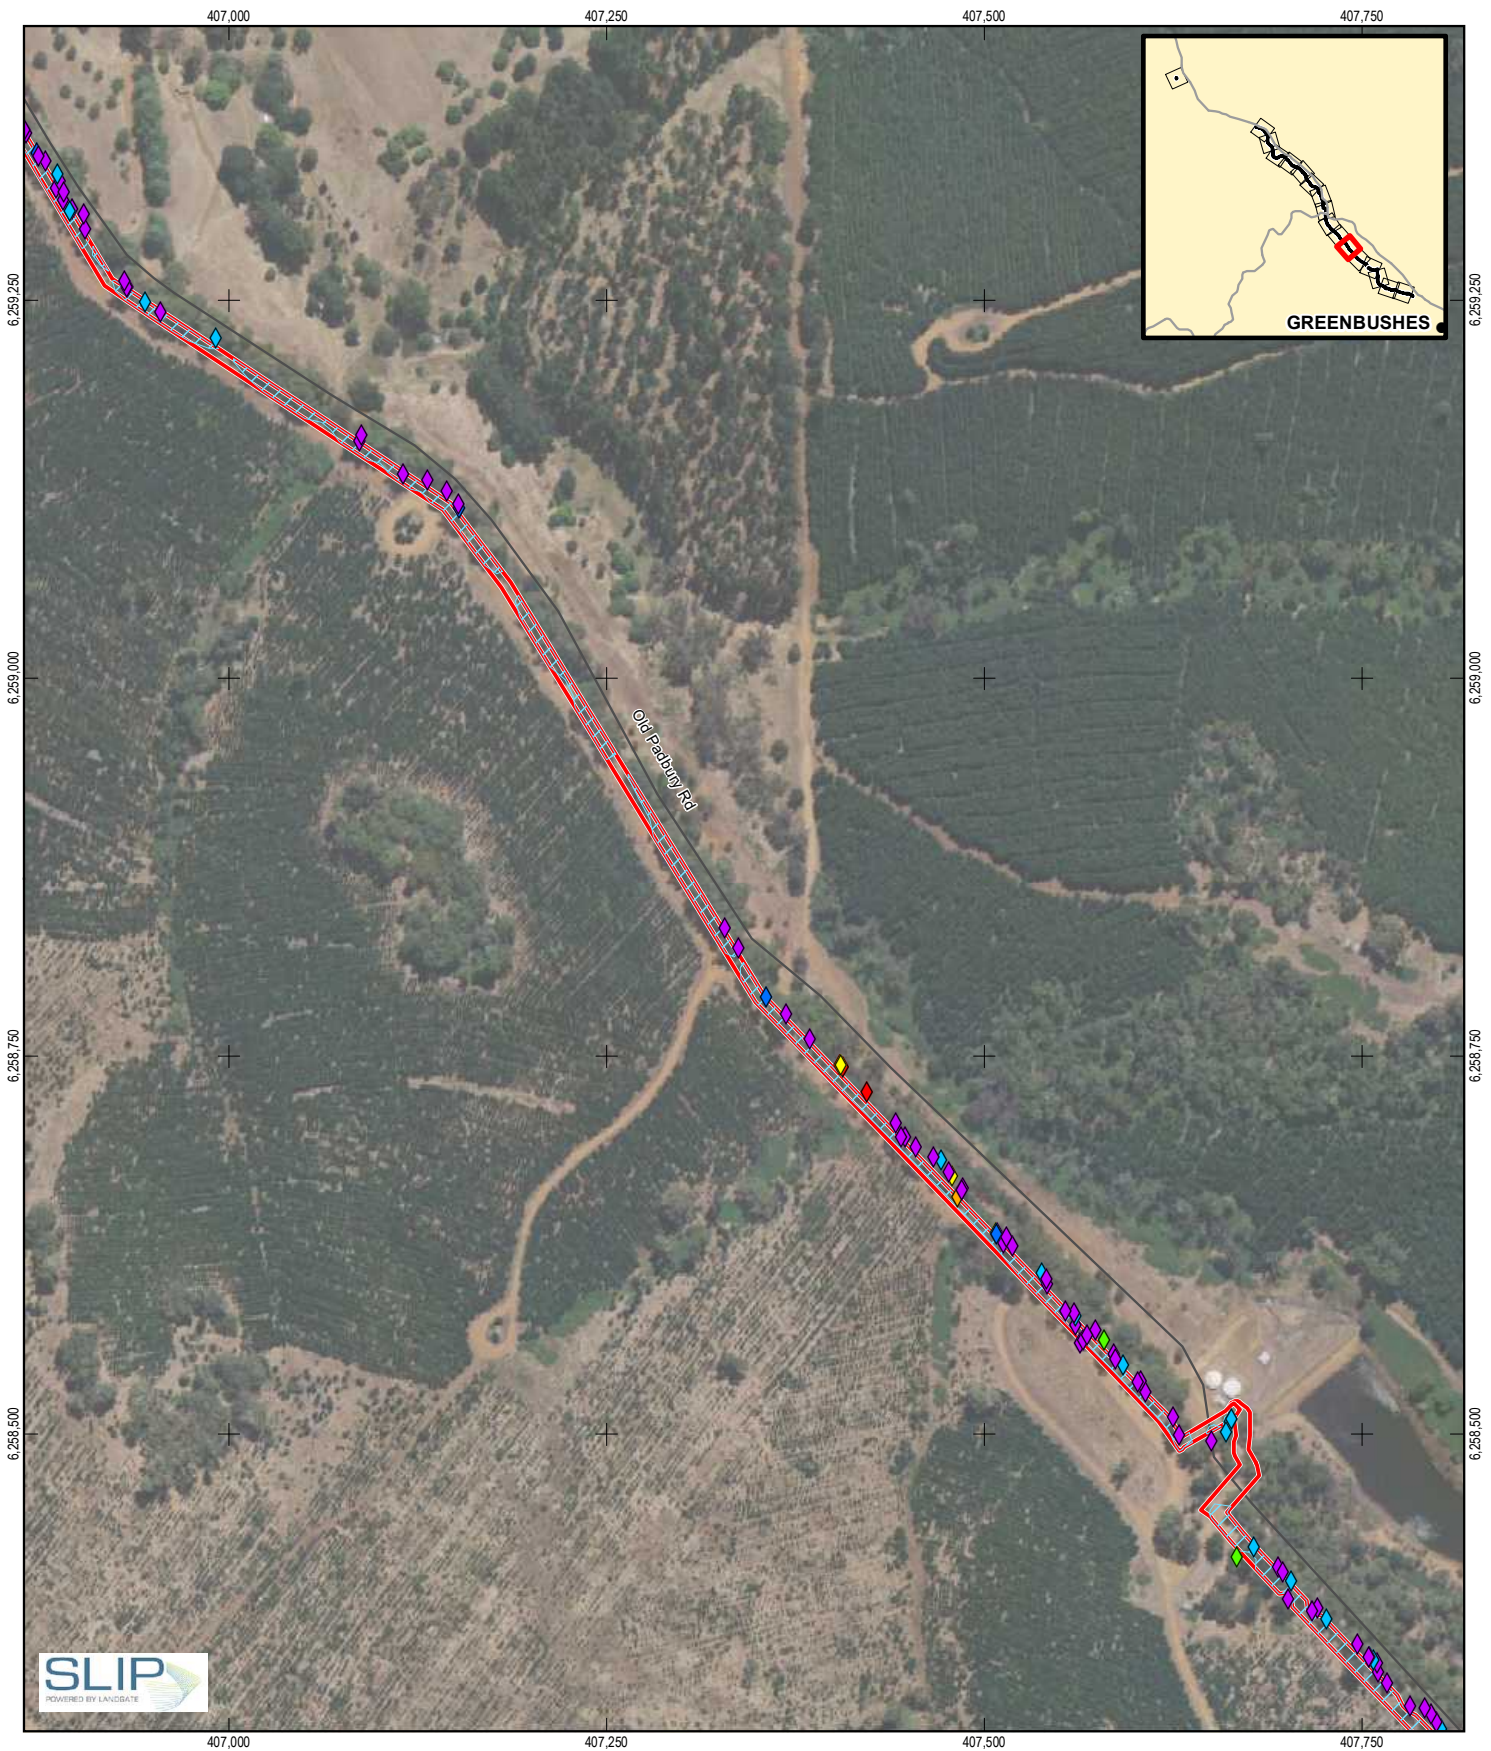

Black Cockatoo Habitat

Figure 5. 11

LEGEND

Black Cockatoo Habitat

	Marri (<i>Corymbia calophylla</i>) - No hollows		Jarrah (<i>Eucalyptus marginata</i>) - Hollows		Local Road
	Marri (<i>Corymbia calophylla</i>) - Hollows		Yarri (<i>Eucalyptus patens</i>) - No hollows		Black cockatoo foraging areas
	Jarrah (<i>Eucalyptus marginata</i>) - No hollows		Yarri (<i>Eucalyptus patens</i>) - Hollows		Impact area
			Flooded Gum (<i>Eucalyptus rudis</i>) - No hollows		

Paper Size A4
0 75 150
Metres
Map Projection: Transverse Mercator
Horizontal Datum: GDA 1994
Grid: GDA 1994 MGA Zone 50

Water Corporation
Greenbushes to Kirup Link EIA and Approvals

Job Number 61-35763-01
Revision 4
Date 05 Feb 2019

Black Cockatoo Habitat

Figure 5. 12