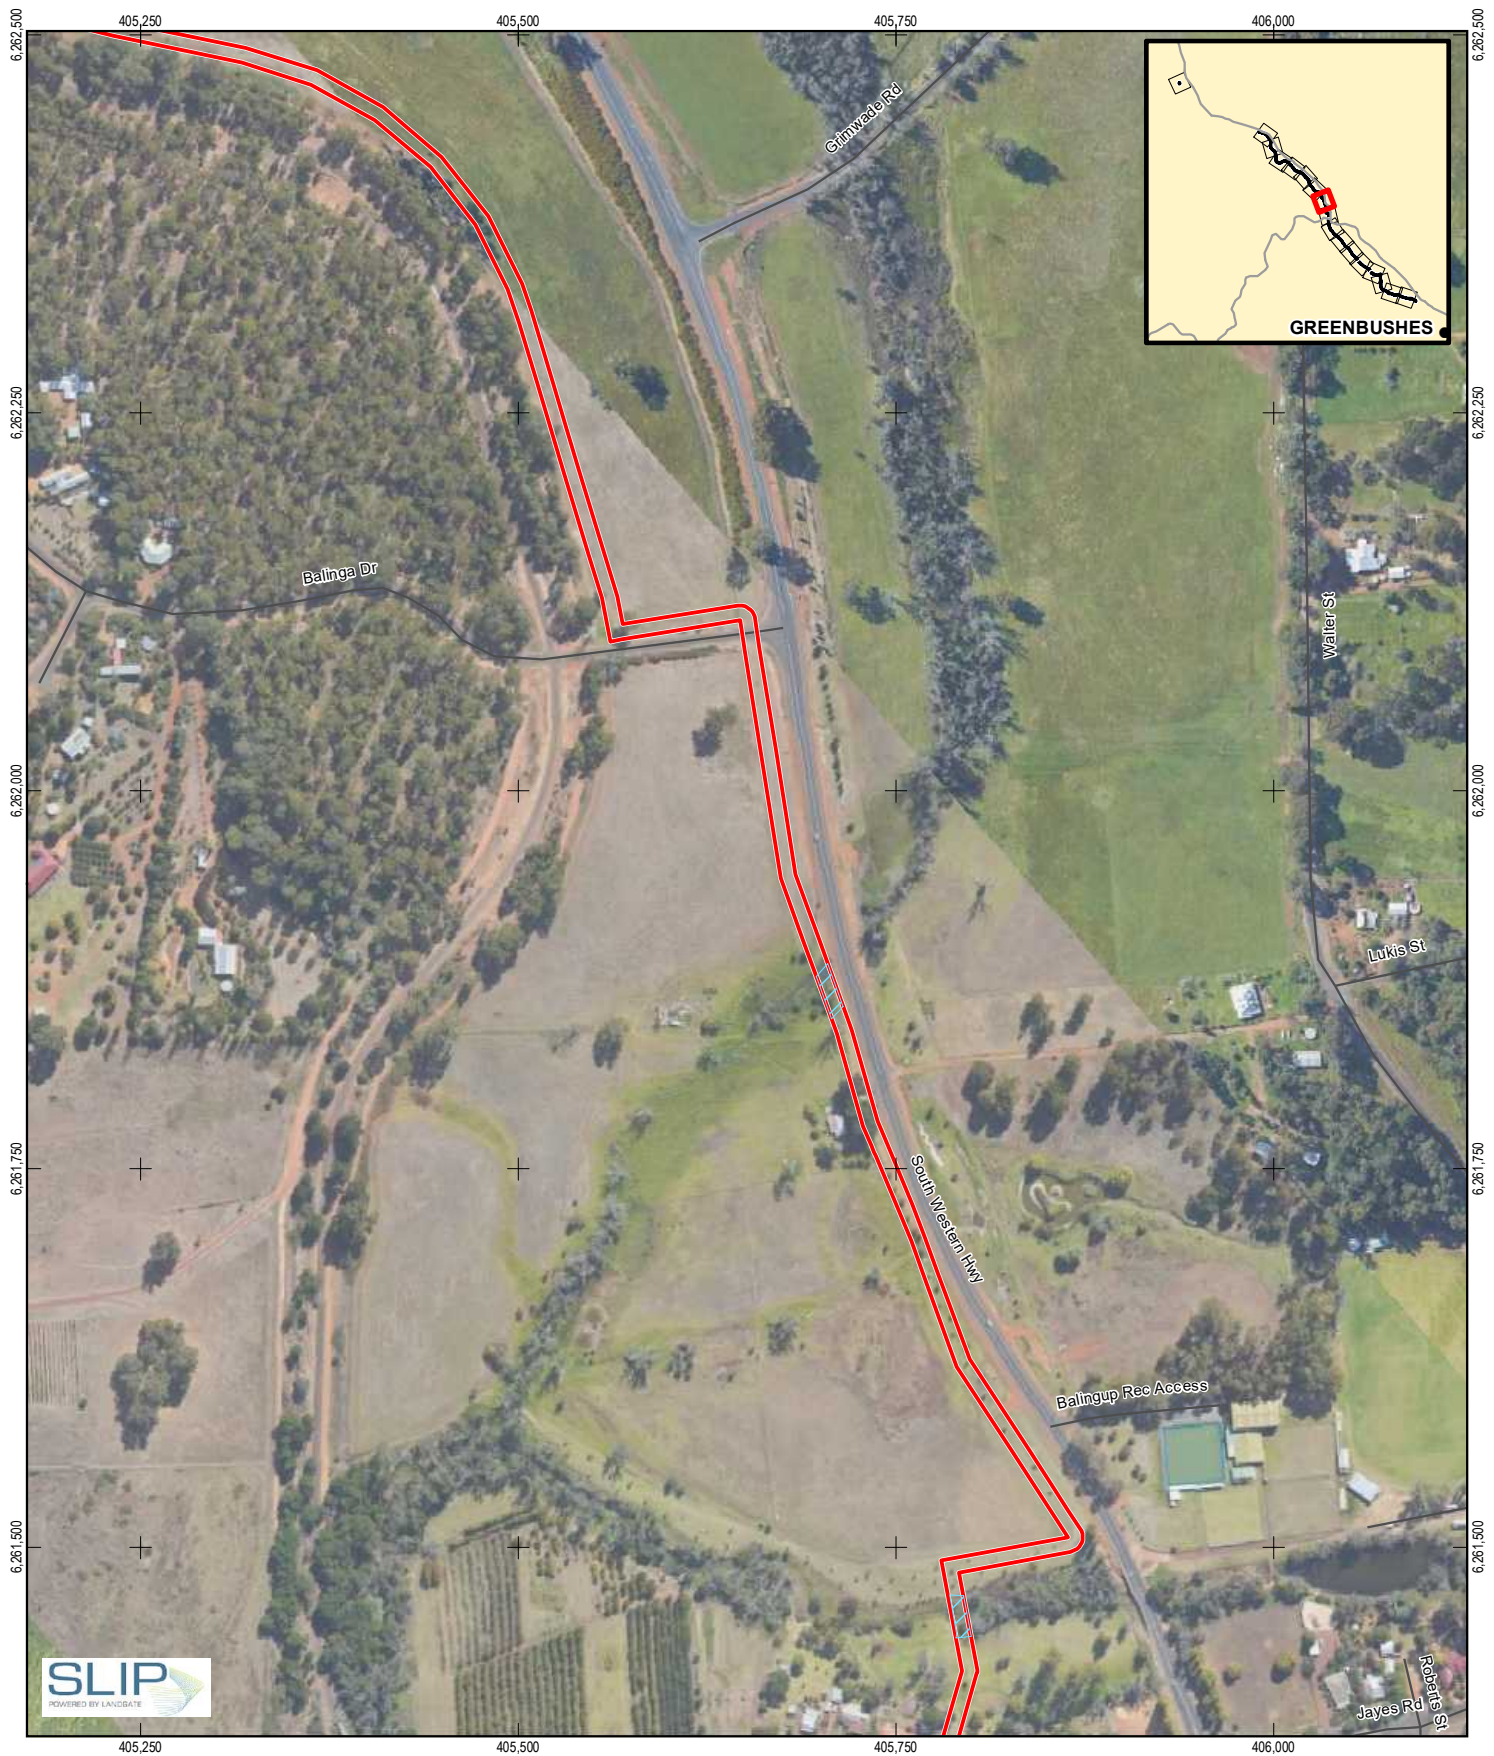

Figure 5. 7

LEGEND

- Local Road
- Black cockatoo foraging areas
- Impact area

Water Corporation	Job Number	61-35763-01
Greenbushes to Kirup Link EIA and Approvals	Revision	4
	Date	05 Feb 2019

Black Cockatoo Habitat

Figure 5. 8