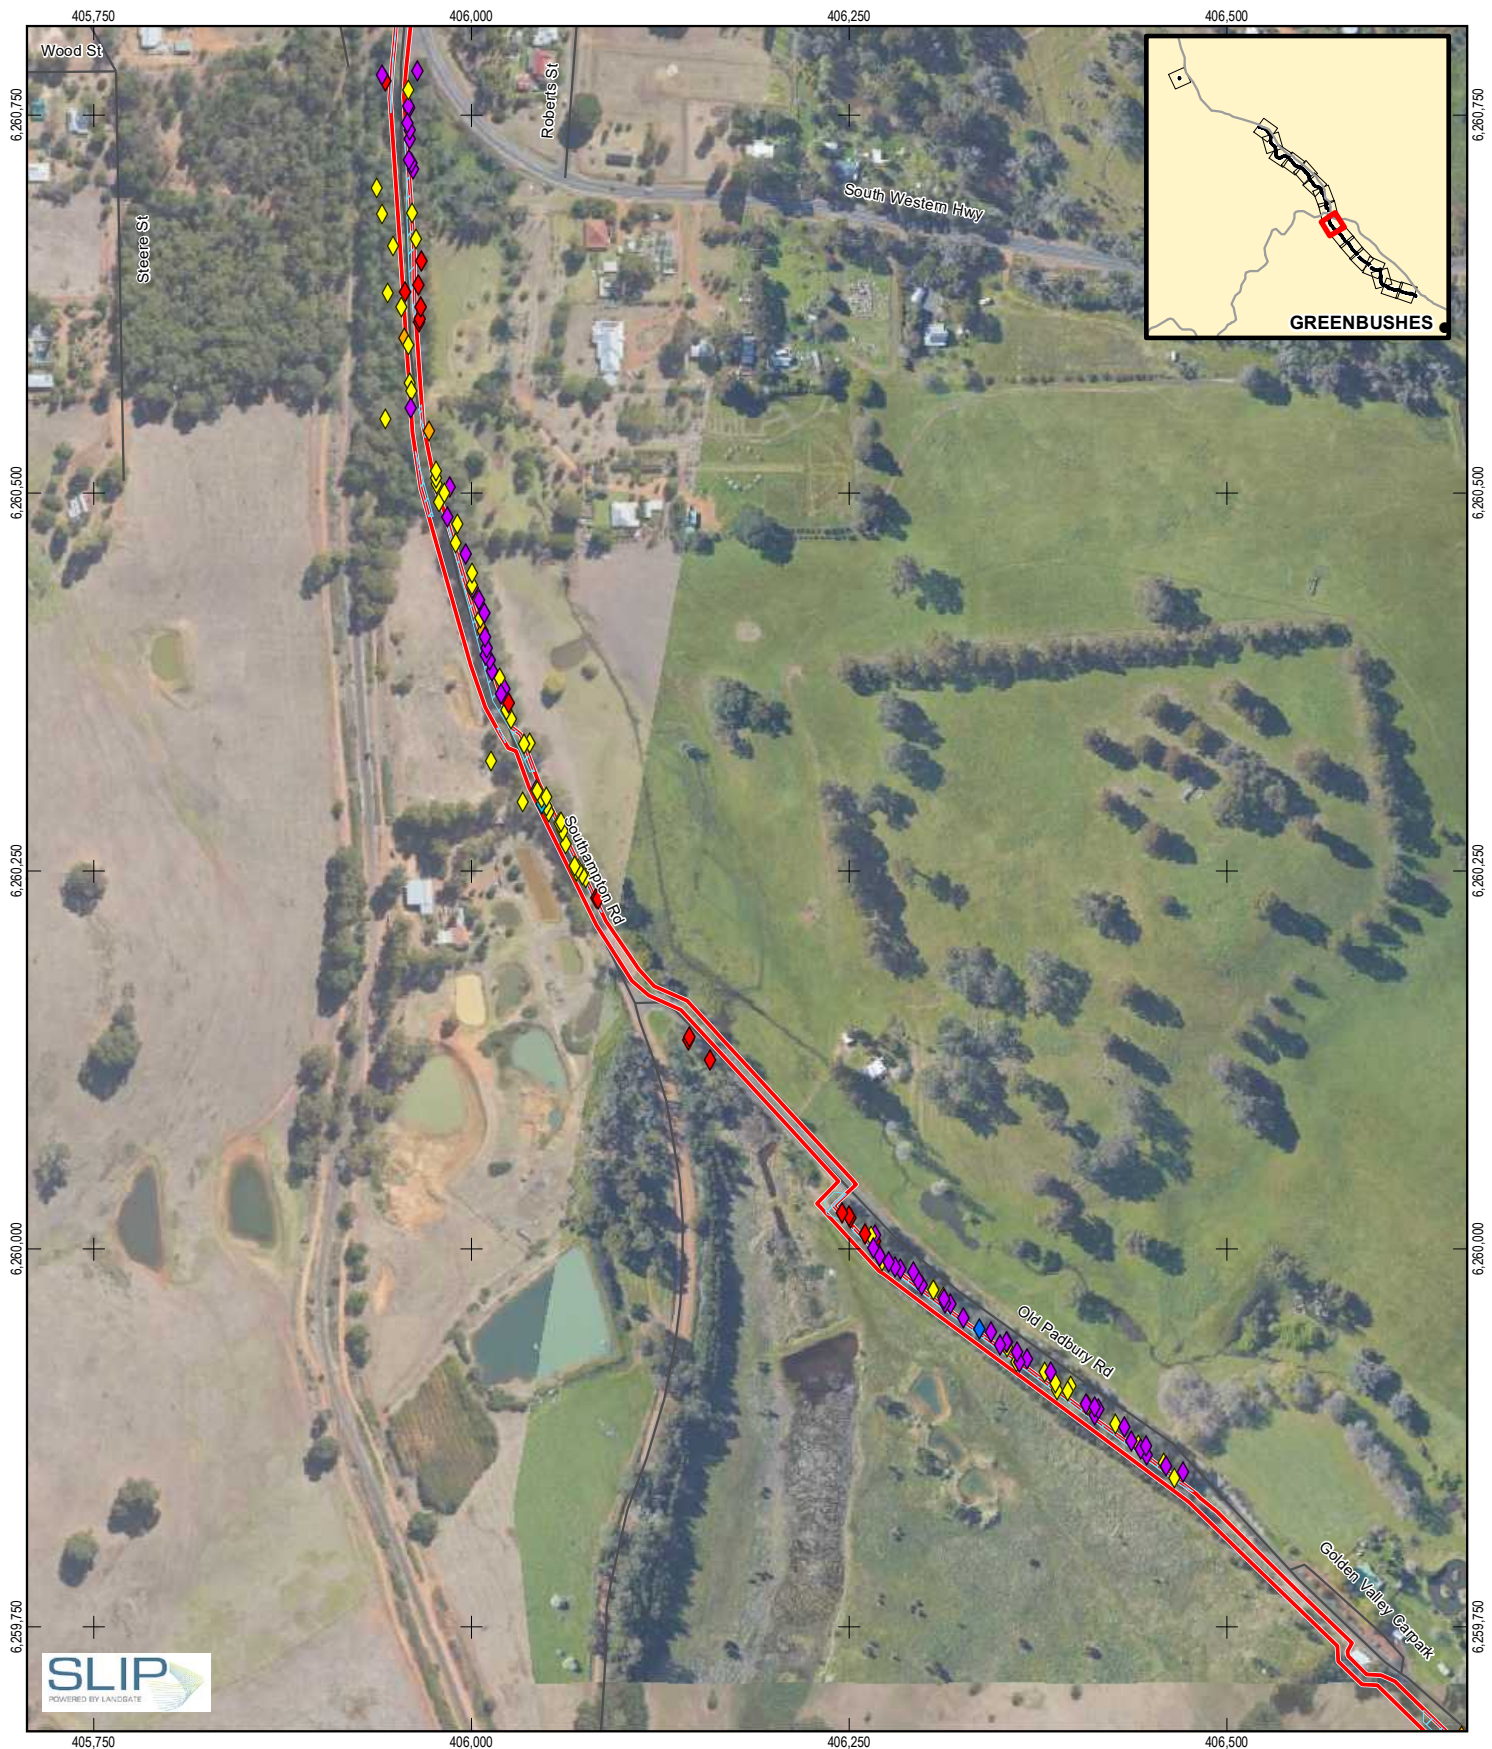

Black Cockatoo Habitat

Figure 5.9

LEGEND

Black Cockatoo Habitat

- Marri (*Corymbia calophylla*) - No hollows
- Marri (*Corymbia calophylla*) - Hollows
- Jarrah (*Eucalyptus marginata*) - No hollows
- Yarri (*Eucalyptus patens*) - No hollows
- Yarri (*Eucalyptus patens*) - Hollows
- Flooded Gum (*Eucalyptus rudis*) - No hollows
- Local Road
- Black cockatoo foraging areas
- Impact area

Water Corporation Job Number 61-35763-01
Greenbushes to Kirup Link EIA and Approvals Revision 4
Date 05 Feb 2019