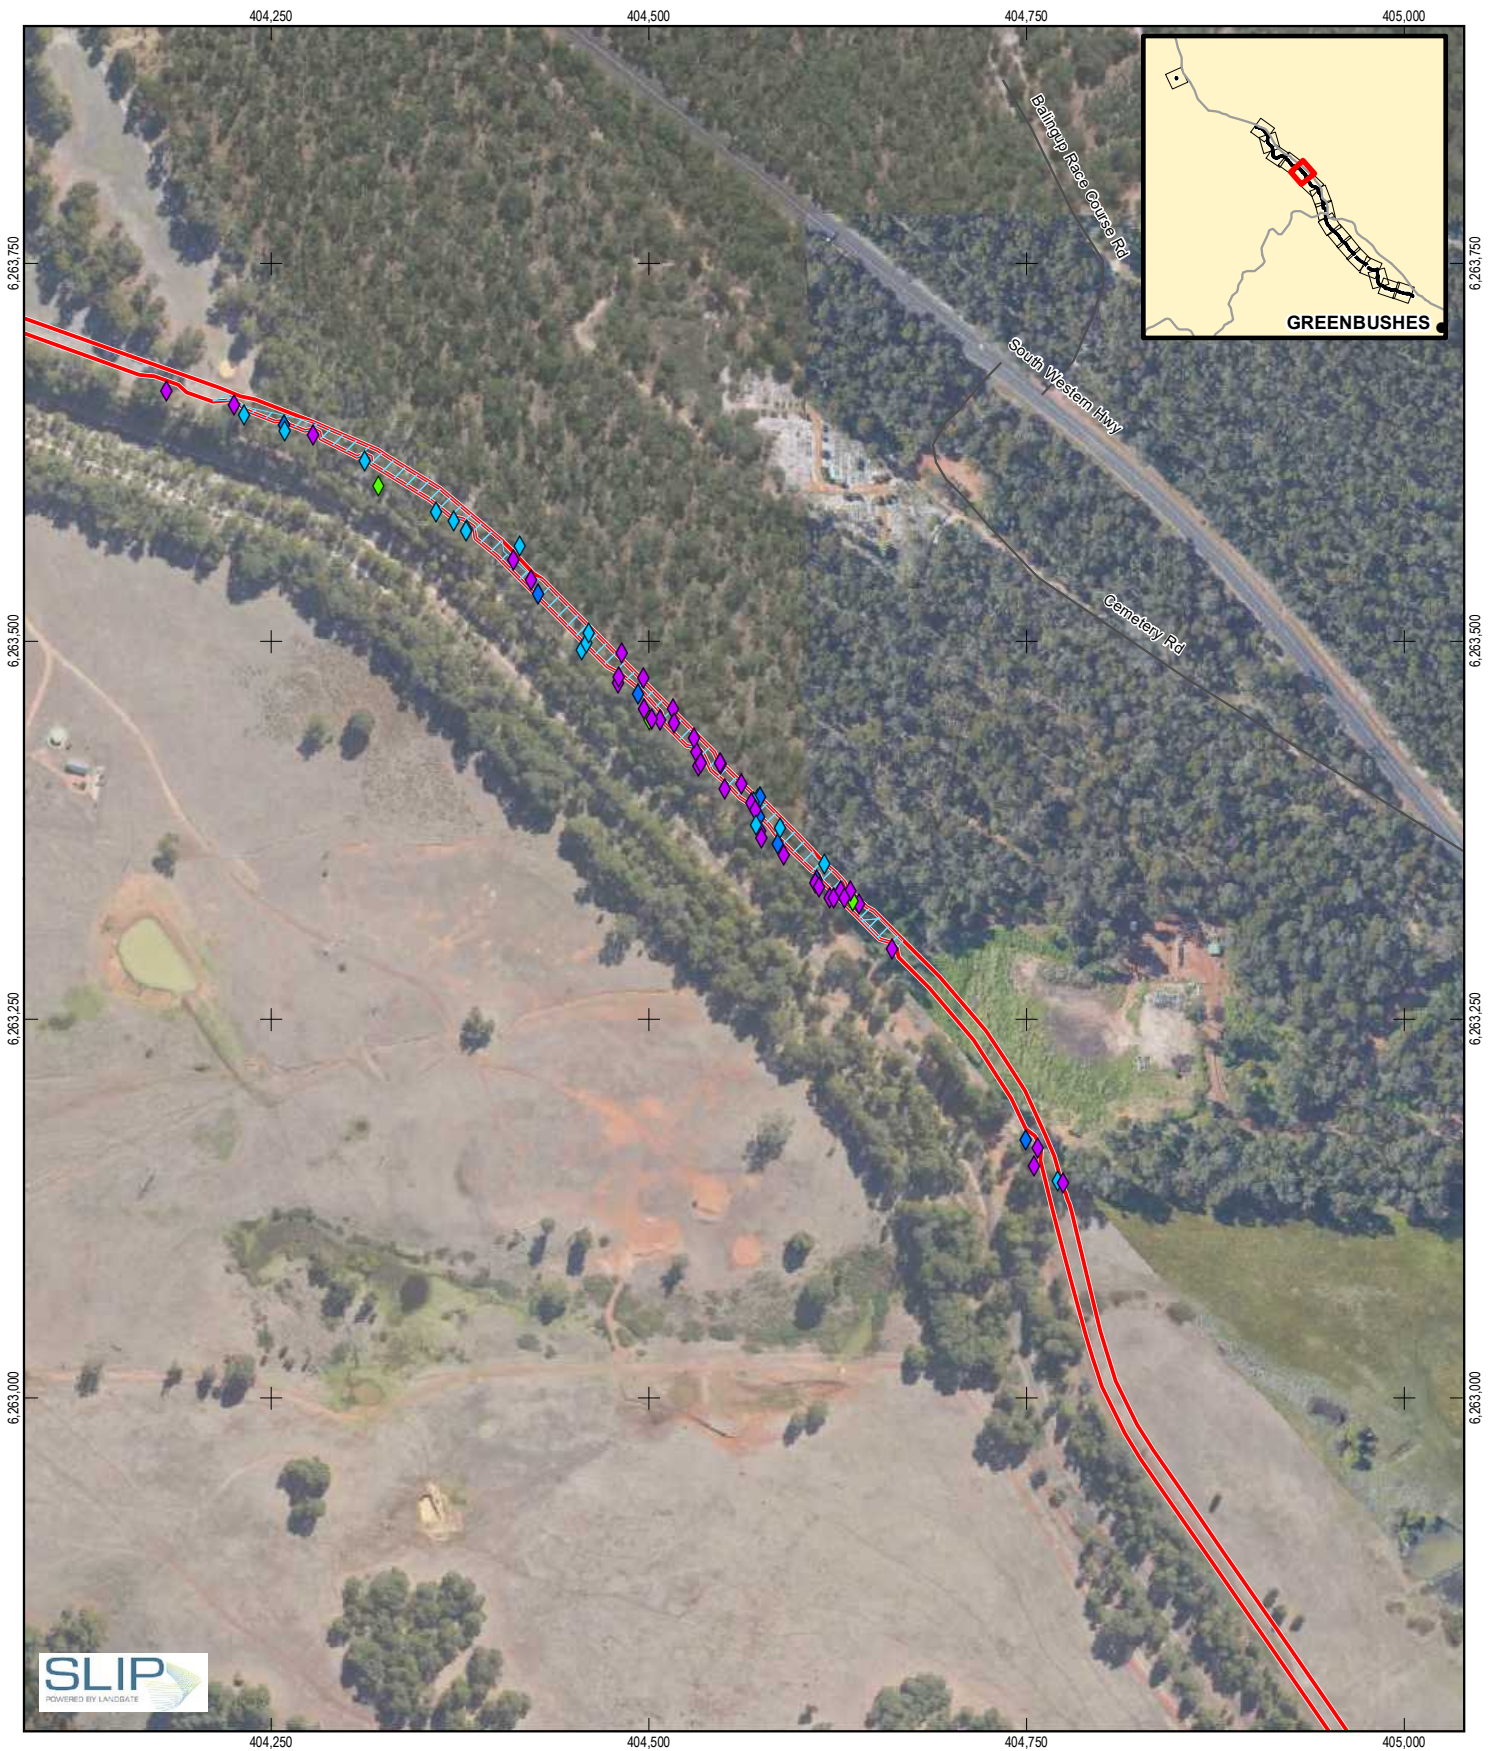

Water Corporation Job Number 61-35763-01
Greenbushes to Kirup Link EIA and Approvals Revision 4
Date 05 Feb 2019

Black Cockatoo Habitat

Figure 5.5

LEGEND

Black Cockatoo Habitat

- ◆ Marri (*Corymbia calophylla*) - No hollows
- ◆ Marri (*Corymbia calophylla*) - Hollows
- ◆ Jarrah (*Eucalyptus marginata*) - No hollows
- ◆ Jarrah (*Eucalyptus marginata*) - Hollows
- Local Road
- Black cockatoo foraging areas
- Impact area