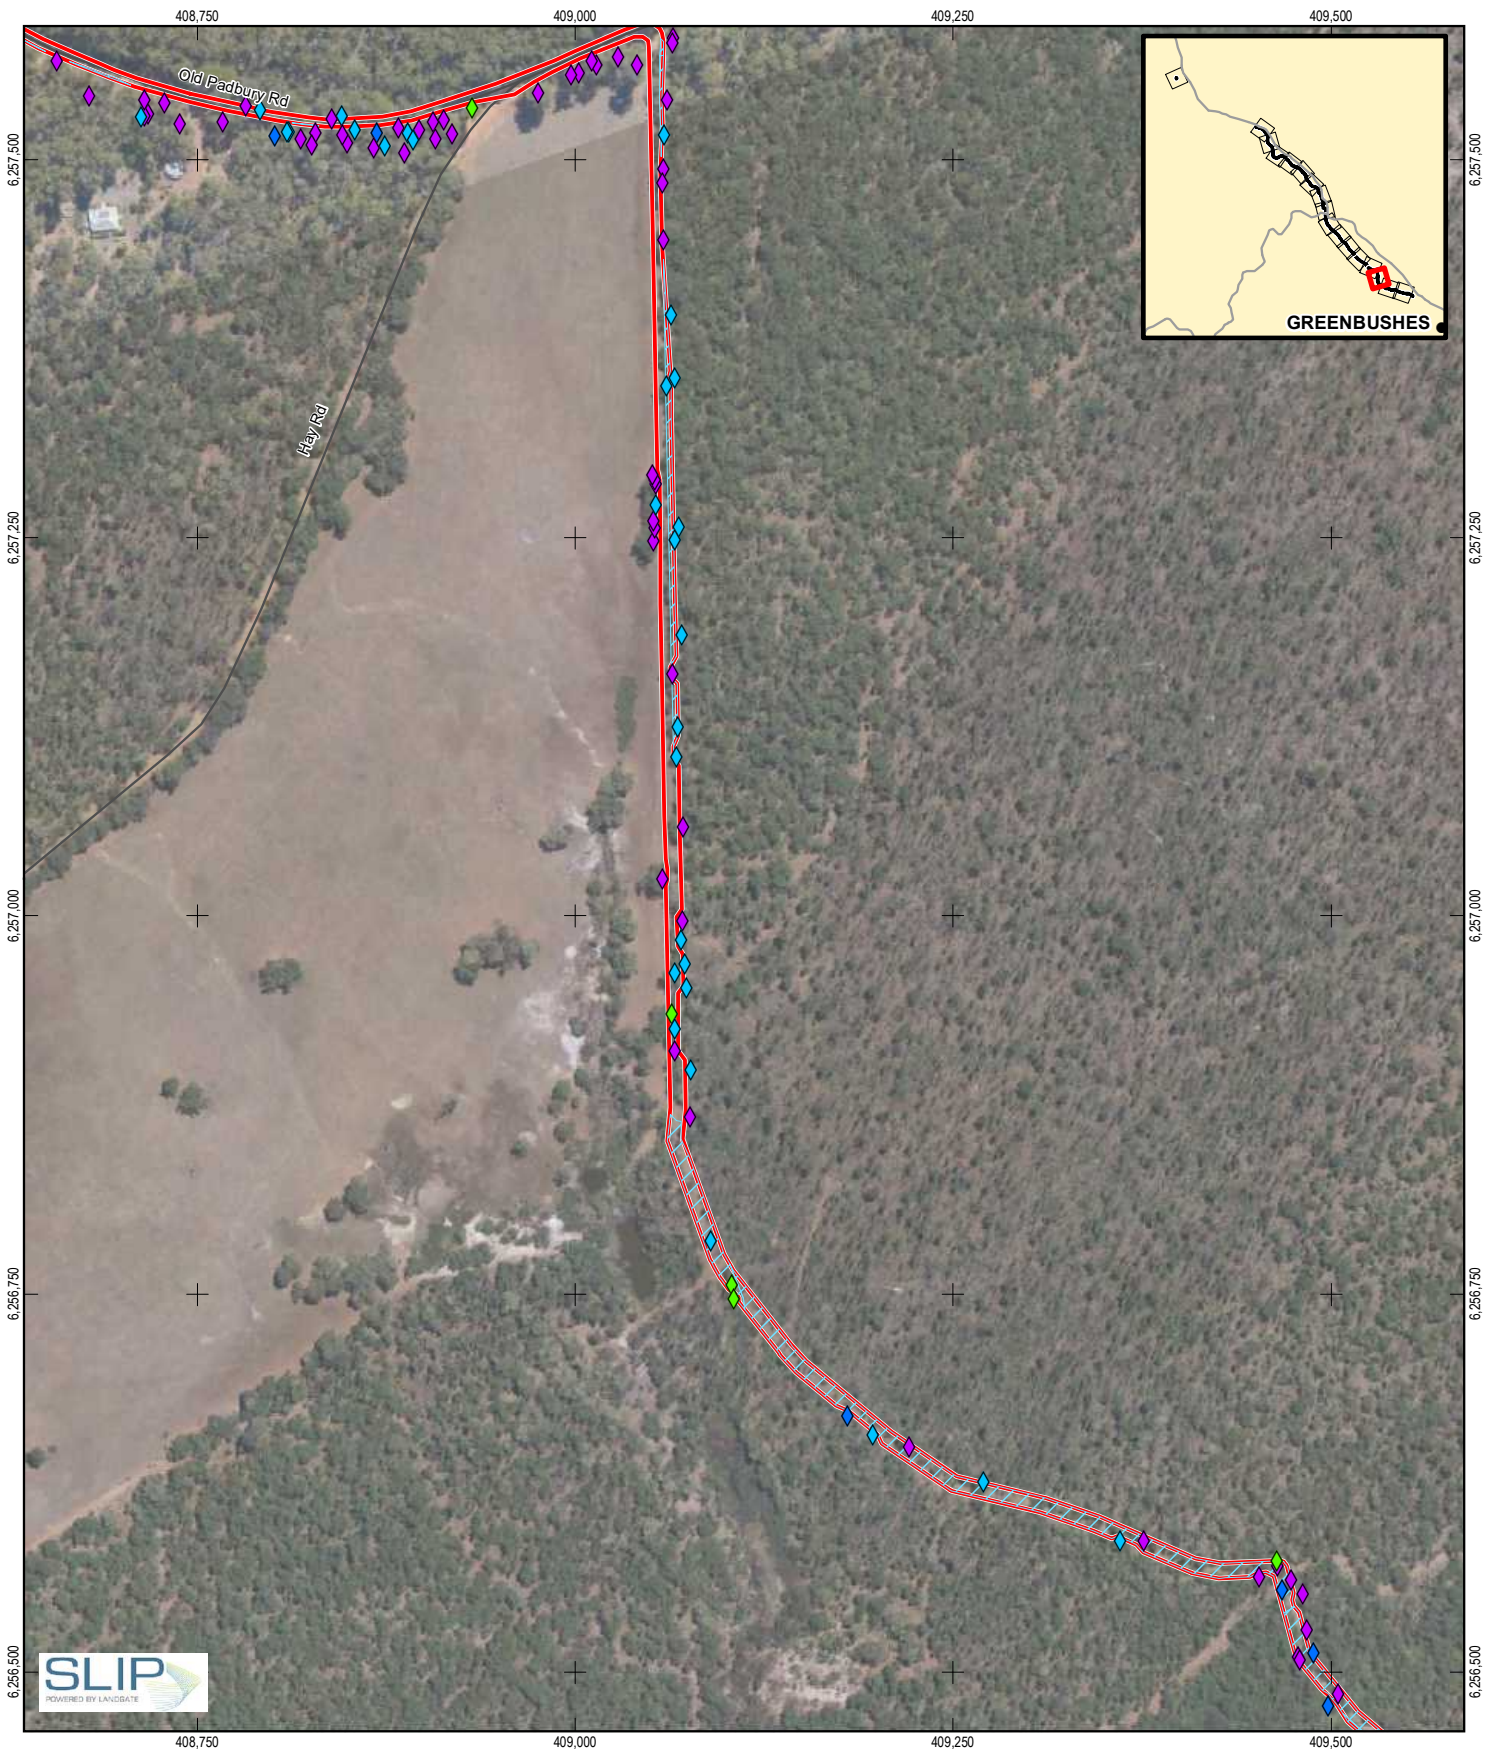

LEGEND

Black Cockatoo Habitat

- Marri (*Corymbia calophylla*) - No hollows
- Marri (*Corymbia calophylla*) - Hollows
- Jarrah (*Eucalyptus marginata*) - No hollows
- Jarrah (*Eucalyptus marginata*) - Hollows
- Local Road
- ▨ Black cockatoo foraging areas
- ▭ Impact area

Water Corporation Job Number 61-35763-01
Greenbushes to Kirup Link EIA and Approvals Revision 4
Date 05 Feb 2019

Black Cockatoo Habitat

Figure 5. 15