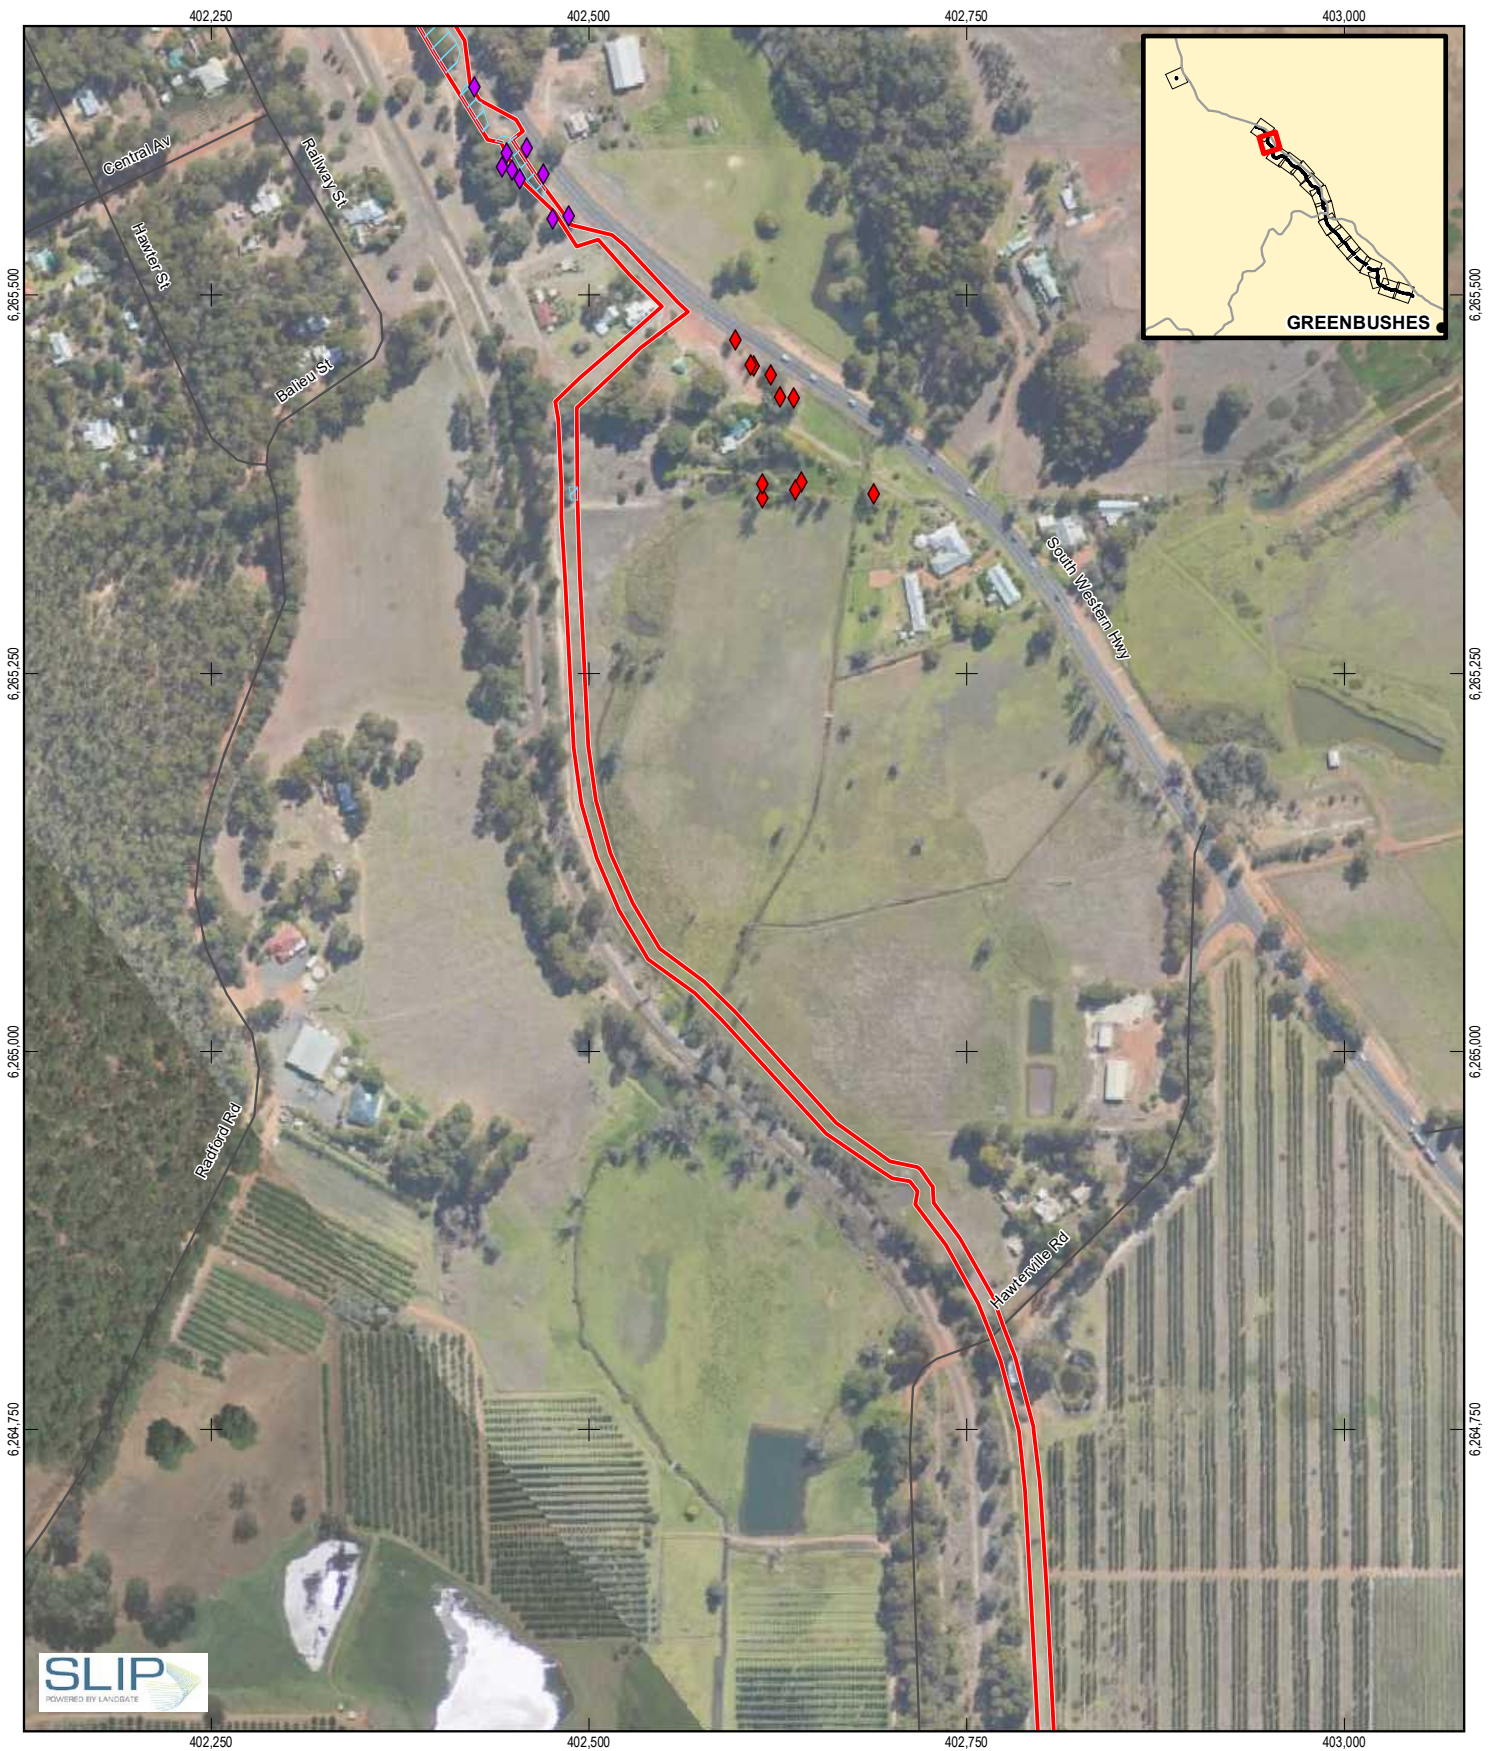

Figure 5. 2

LEGEND

Black Cockatoo Habitat

- Marri (*Corymbia calophylla*) - No hollows
- Flooded Gum (*Eucalyptus rudis*) - No hollows
- Local Road
- Black cockatoo foraging areas
- Impact area

Paper Size A4

Metres

Map Projection: Transverse Mercator
Horizontal Datum: GDA 1994
Grid: GDA 1994 MGA Zone 50

Water Corporation	Job Number	61-35763-01
Greenbushes to Kirup Link EIA and Approvals	Revision	4
	Date	05 Feb 2019