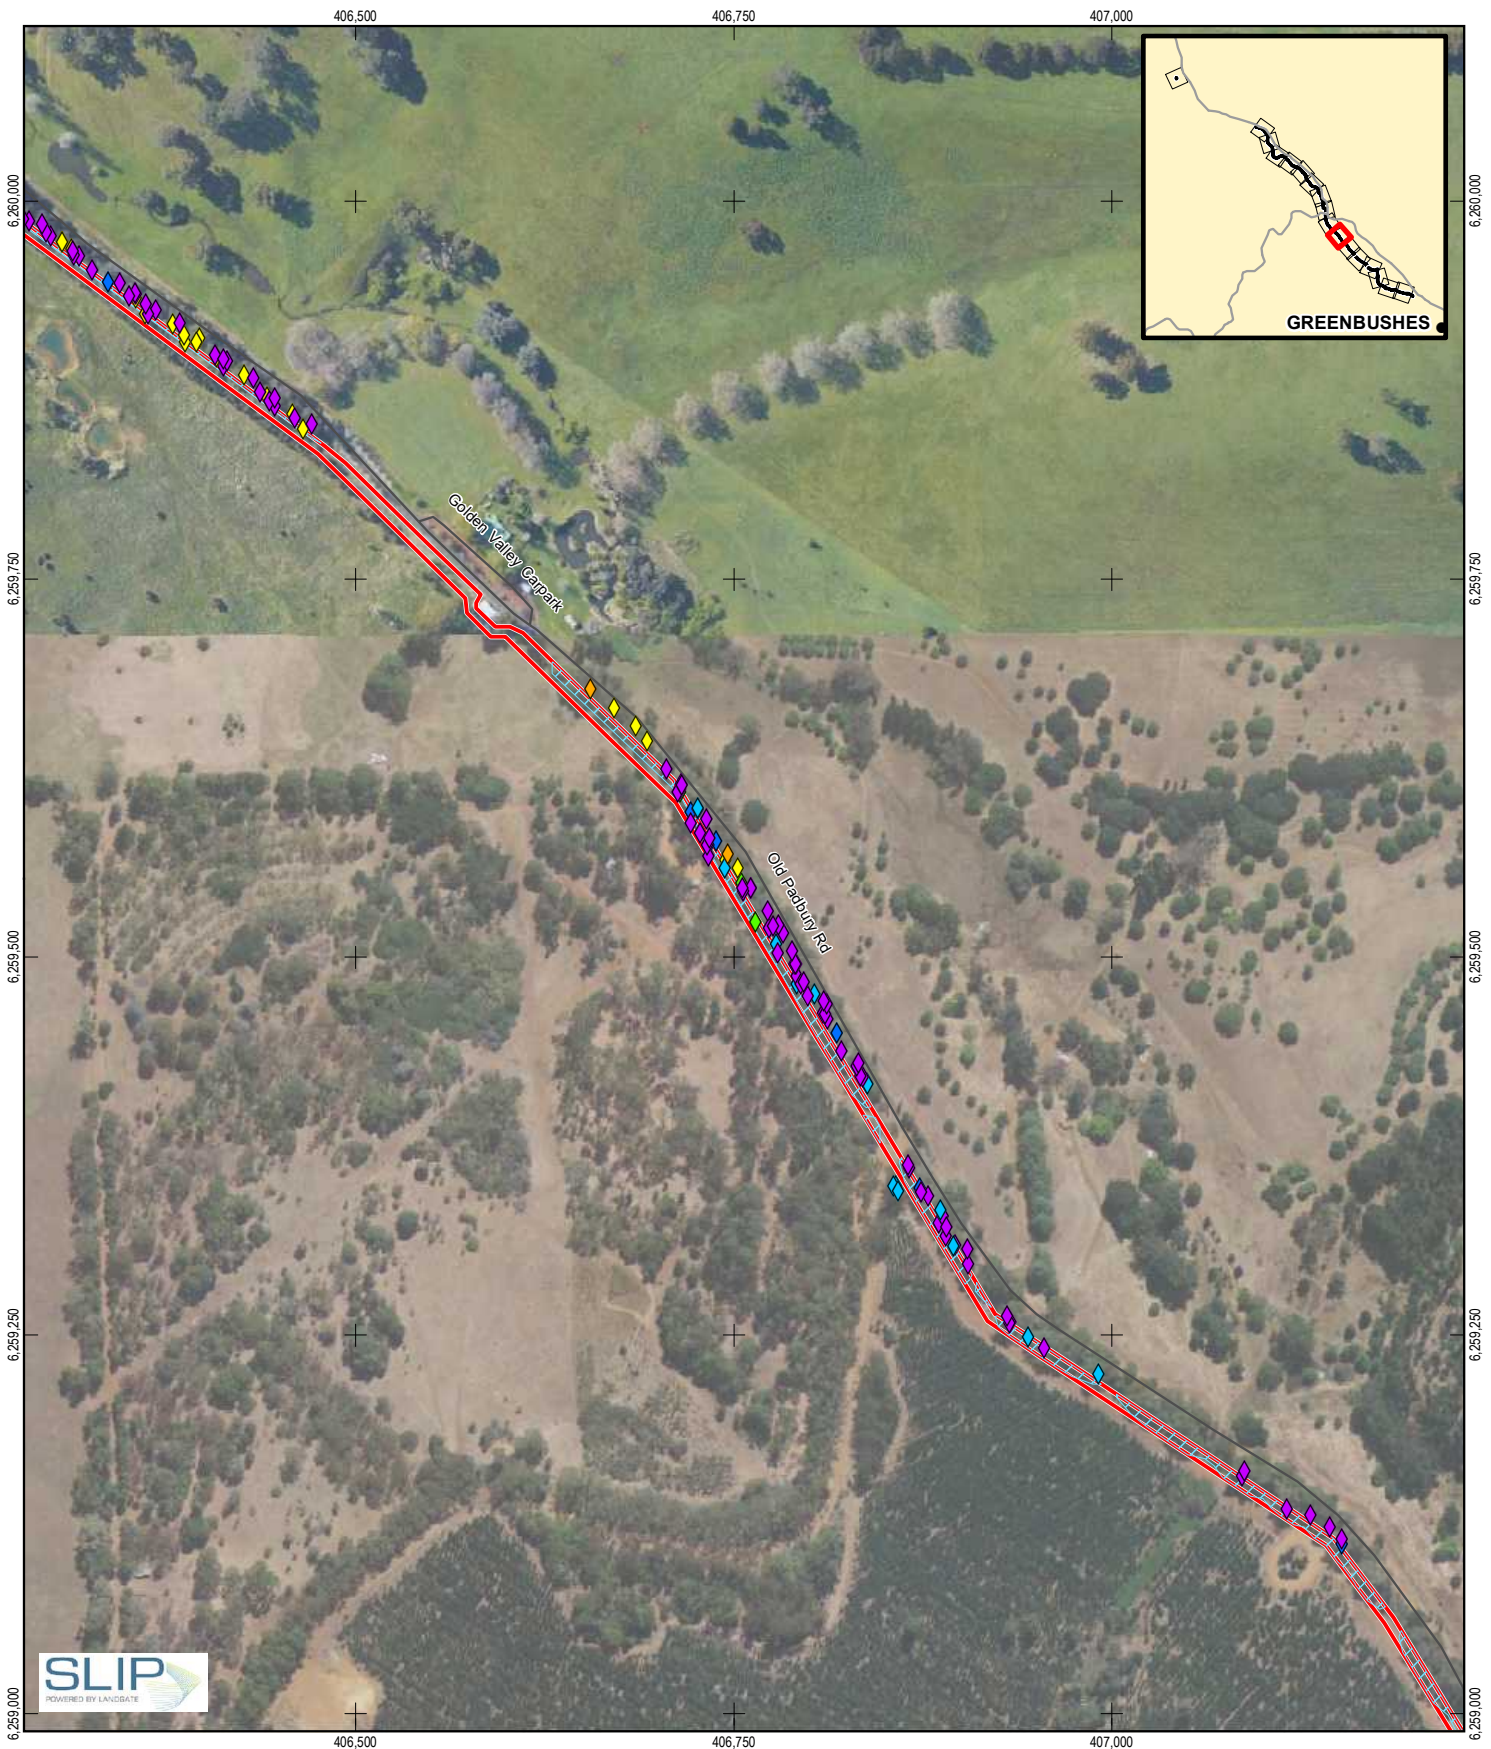

Black Cockatoo Habitat

Figure 5. 10

LEGEND

Black Cockatoo Habitat

- Marri (*Corymbia calophylla*) - No hollows
- Marri (*Corymbia calophylla*) - Hollows
- Jarrah (*Eucalyptus marginata*) - No hollows
- Jarrah (*Eucalyptus marginata*) - Hollows
- Yarrri (*Eucalyptus patens*) - No hollows
- Yarrri (*Eucalyptus patens*) - Hollows
- Black cockatoo foraging areas
- Impact area
- Local Road

Paper Size A4
0 75 150
Metres
Map Projection: Transverse Mercator
Horizontal Datum: GDA 1994
Grid: GDA 1994 MGA Zone 50

Water Corporation
Greenbushes to Kirup Link EIA and Approvals

Job Number 61-35763-01
Revision 4
Date 05 Feb 2019