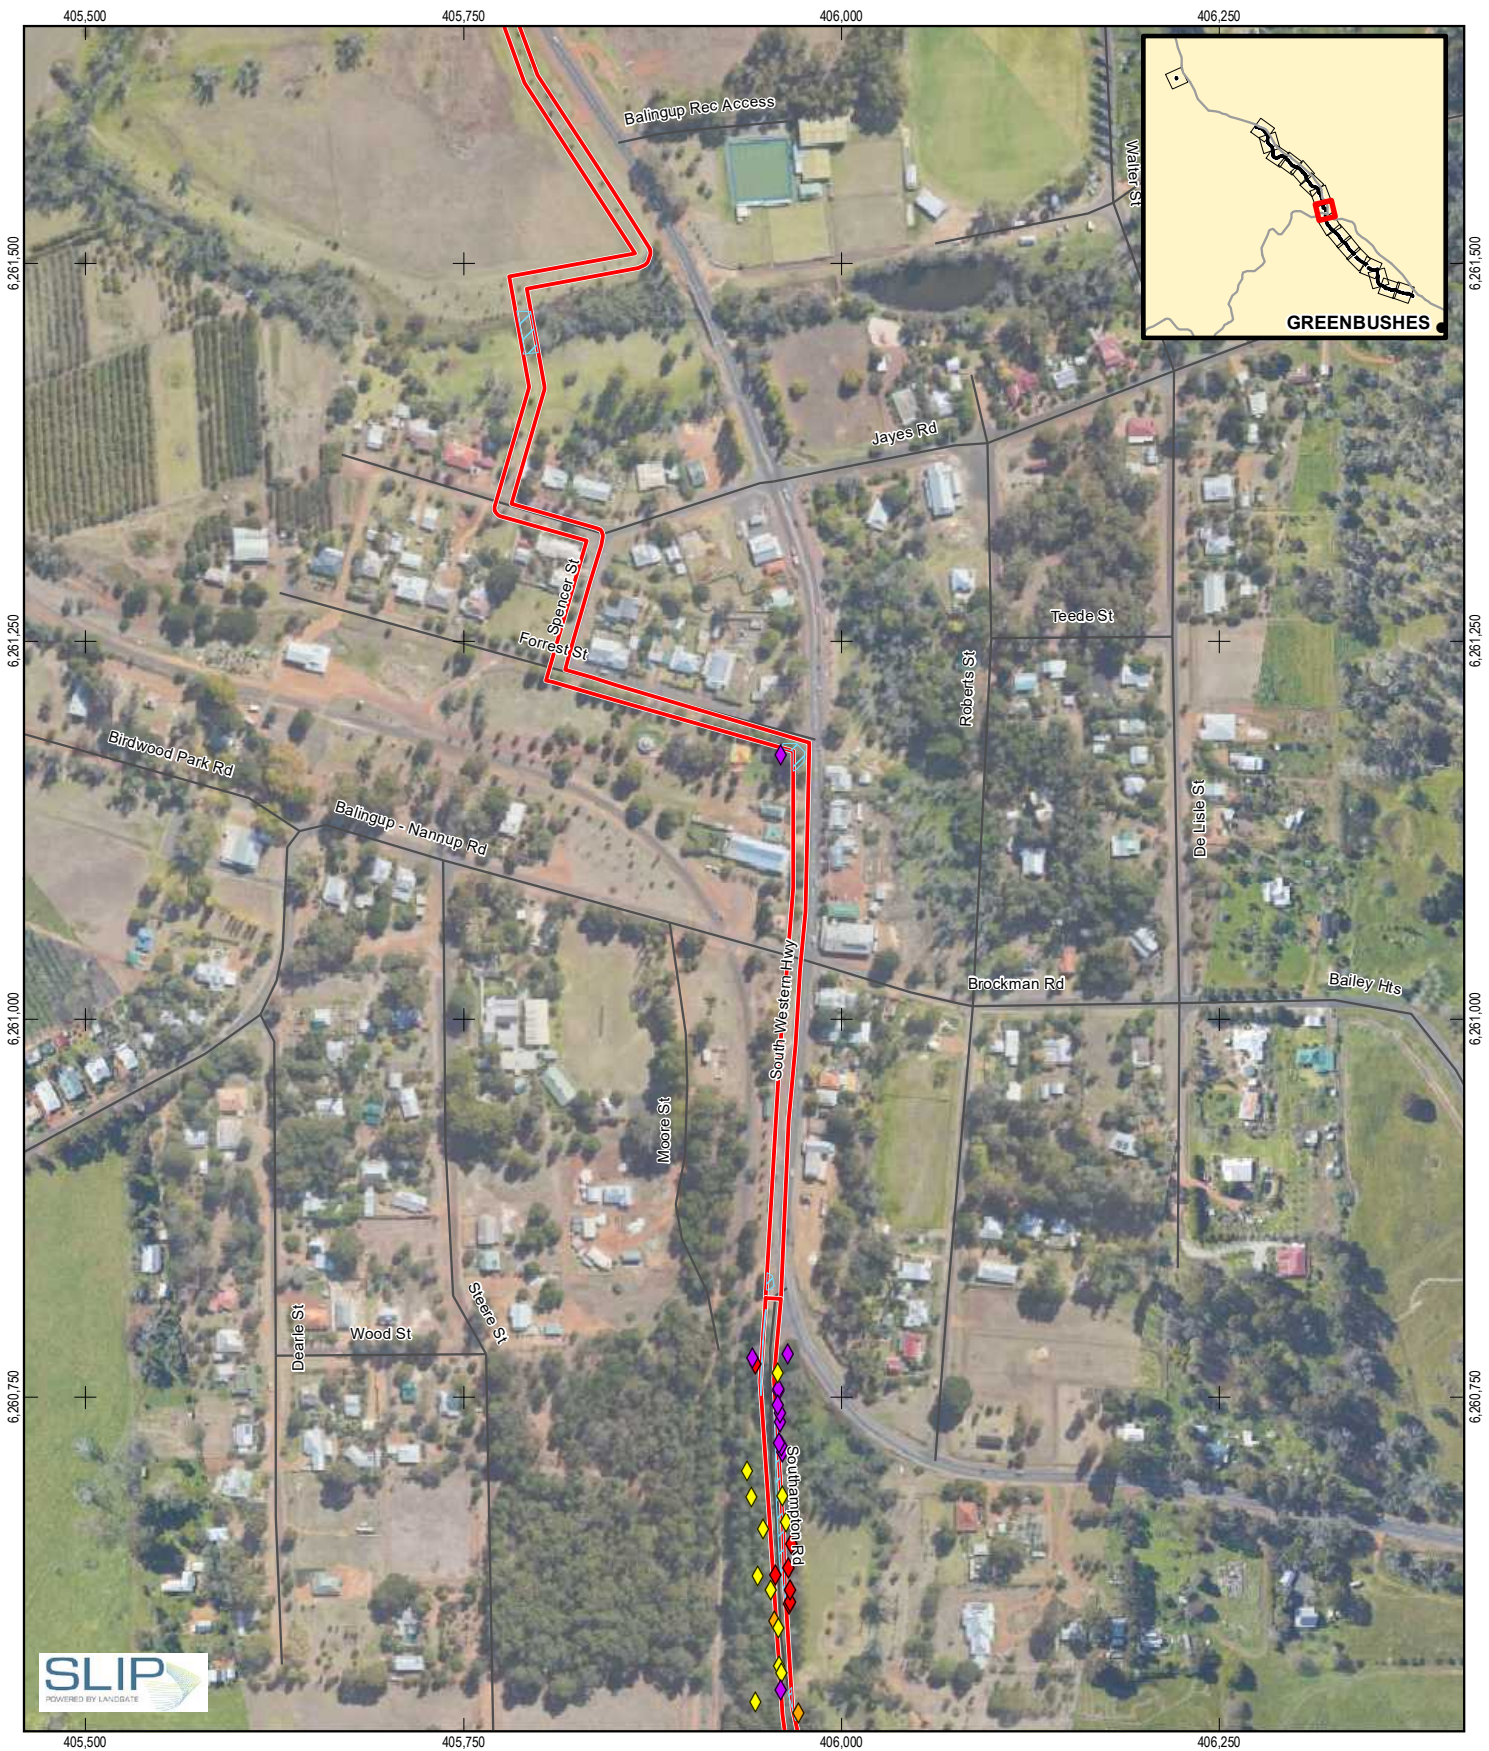

LEGEND

1. **Black Cockatoo Habitat**
2. Marri (*Corymbia calophylla*) - No hollows
   - Yarri (*Eucalyptus patens*) - No hollows
   - Yarri (*Eucalyptus patens*) - Hollows
   - Flooded Gum (*Eucalyptus rudis*) - No hollows
   - Local Road
   - ▨ Black cockatoo foraging areas
   - ▭ Impact area

Water Corporation Job Number 61-35763-01
Greenbushes to Kirup Link EIA and Approvals Revision 4
Date 05 Feb 2019