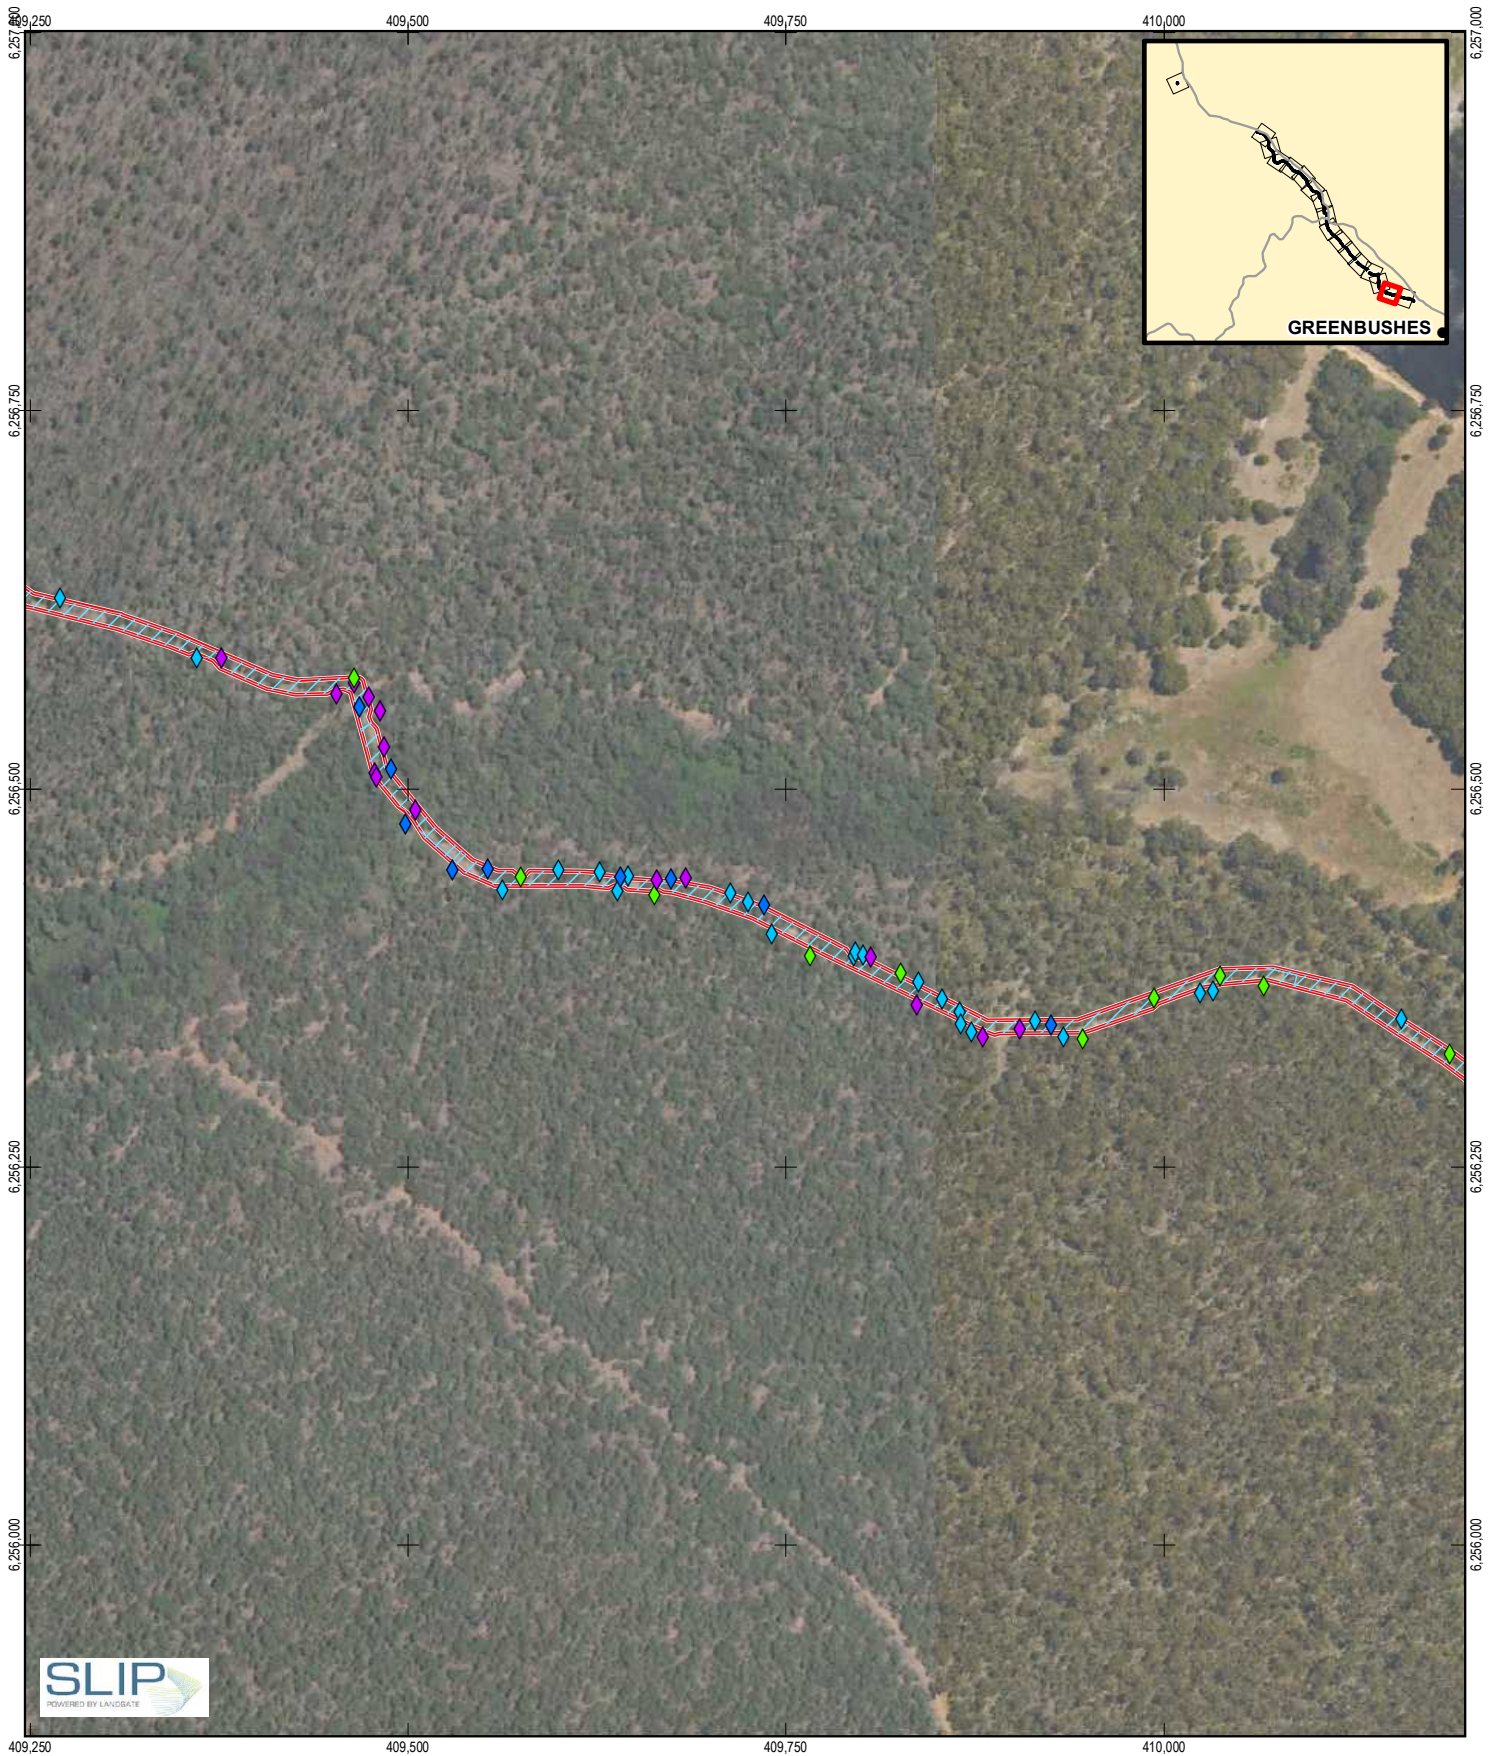

Water Corporation
Greenbushes to Kirup Link EIA and Approvals

Job Number 61-35763-01
Revision 4
Date 05 Feb 2019

Black Cockatoo Habitat

Figure 5. 14

LEGEND

Black Cockatoo Habitat

- ◆ Marri (*Corymbia calophylla*) - No hollows
- ◆ Marri (*Corymbia calophylla*) - Hollows
- ◆ Jarrah (*Eucalyptus marginata*) - No hollows
- ◆ Jarrah (*Eucalyptus marginata*) - Hollows
- Local Road
- ▨ Black cockatoo foraging areas
- ▭ Impact area

Water Corporation Job Number 61-35763-01
Greenbushes to Kirup Link EIA and Approvals Revision 4
Date 05 Feb 2019

Black Cockatoo Habitat

Figure 5. 15

LEGEND

Black Cockatoo Habitat

- ◆ Marri (*Corymbia calophylla*) - No hollows
- ◆ Marri (*Corymbia calophylla*) - Hollows
- ◆ Jarrah (*Eucalyptus marginata*) - No hollows
- ◆ Jarrah (*Eucalyptus marginata*) - Hollows
- ▨ Black cockatoo foraging areas
- ▭ Impact area