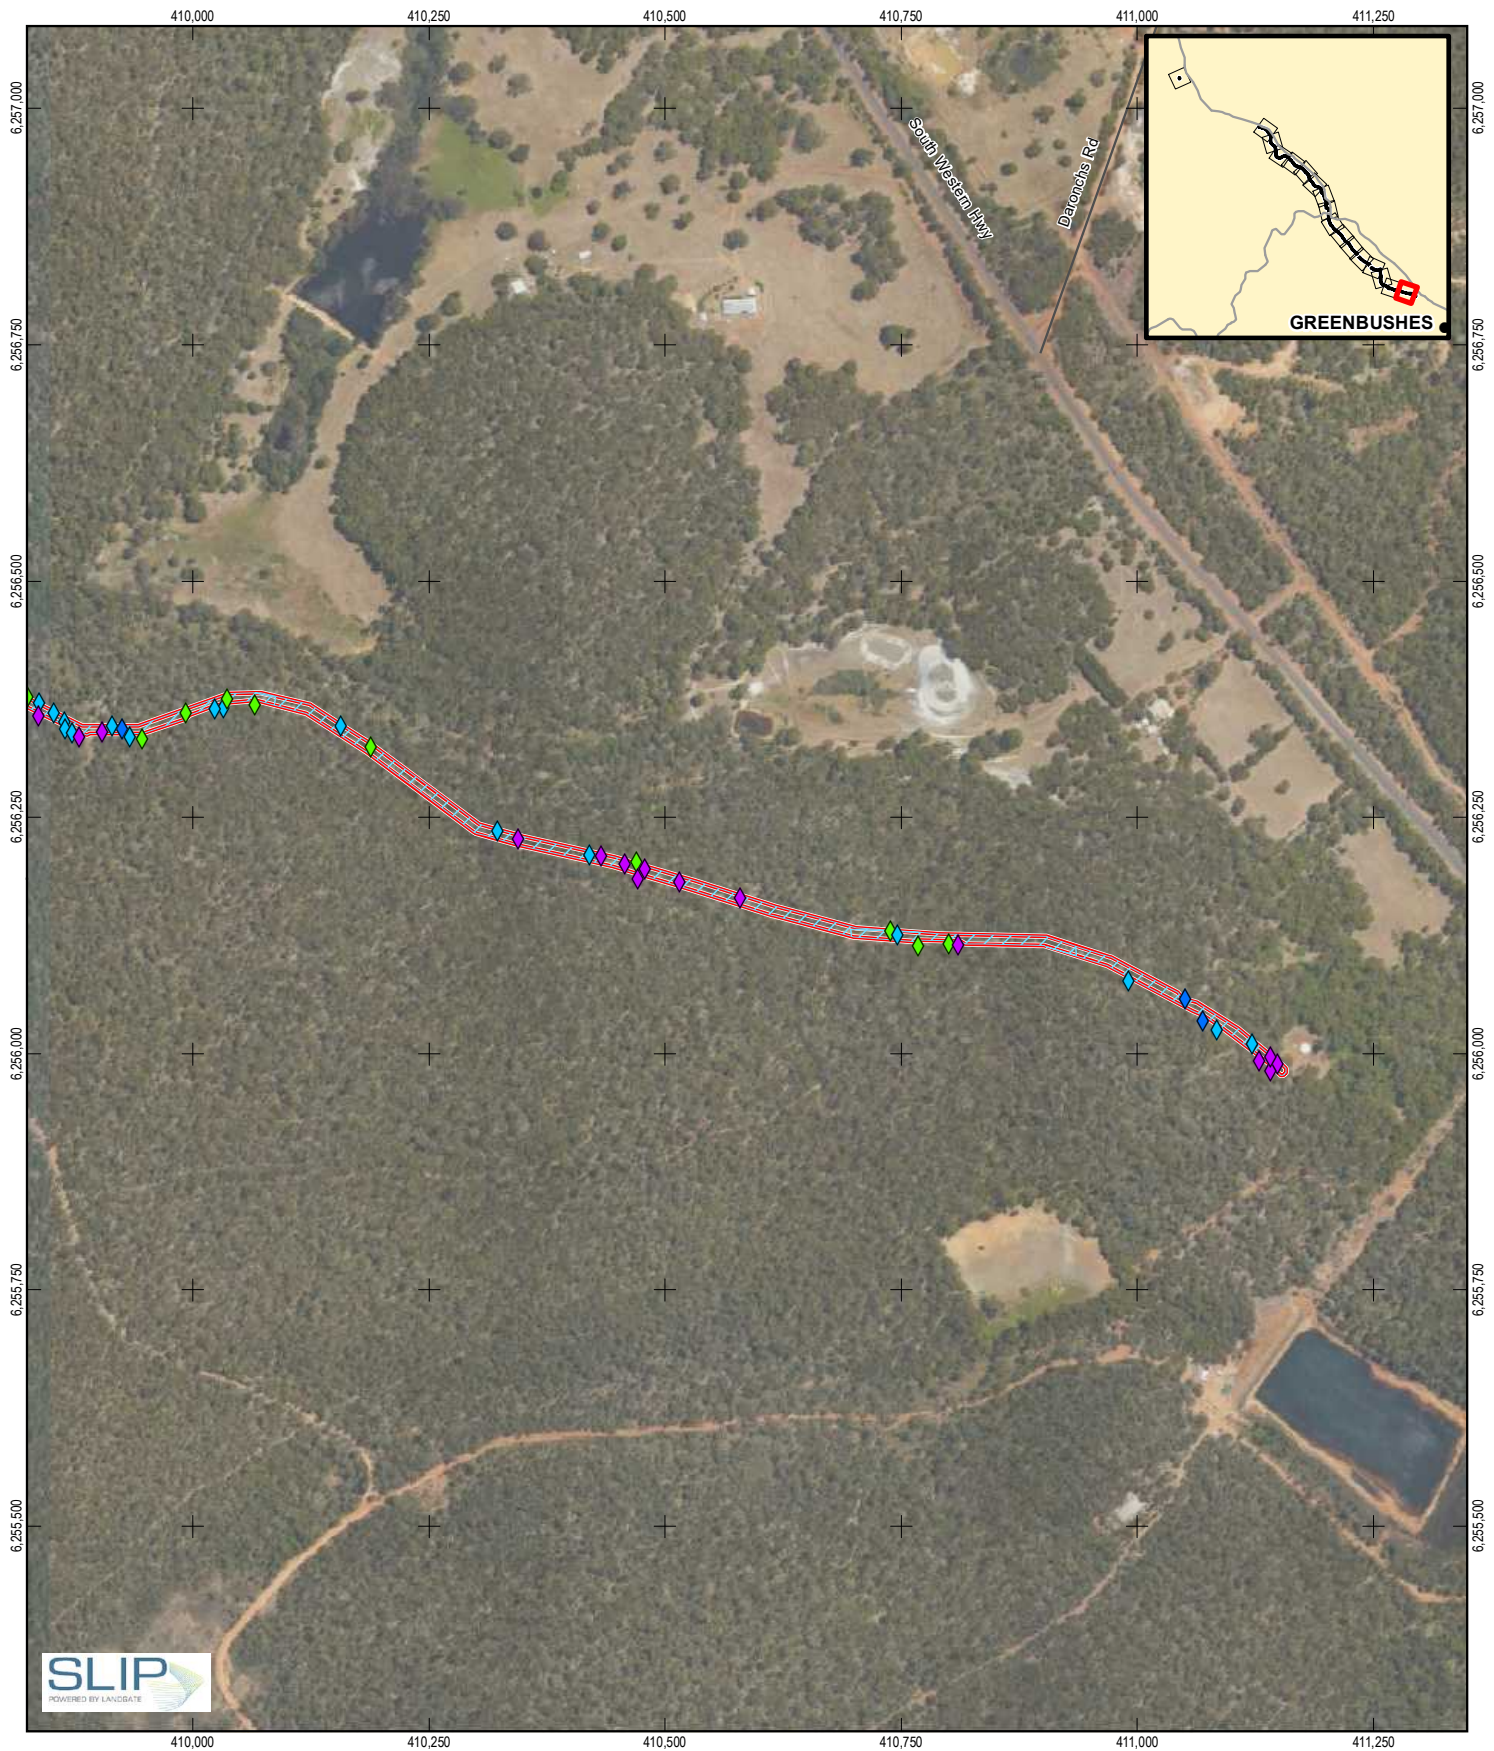

LEGEND

1. **Black Cockatoo Habitat**
2. Marri (*Corymbia calophylla*) - No hollows
   - Marri (*Corymbia calophylla*) - Hollows
   - Jarrah (*Eucalyptus marginata*) - No hollows
   - Jarrah (*Eucalyptus marginata*) - Hollows
   - Local Road
   - Black cockatoo foraging areas
   - Impact area

Paper Size A4
0 120 240
Metres
Map Projection: Transverse Mercator
Horizontal Datum: GDA 1994
Grid: GDA 1994 MGA Zone 50

Water Corporation
Greenbushes to Kirup Link EIA and Approvals

Job Number | 61-35763-01
Revision | 4
Date | 05 Feb 2019

Black Cockatoo Habitat

Figure 5. 17