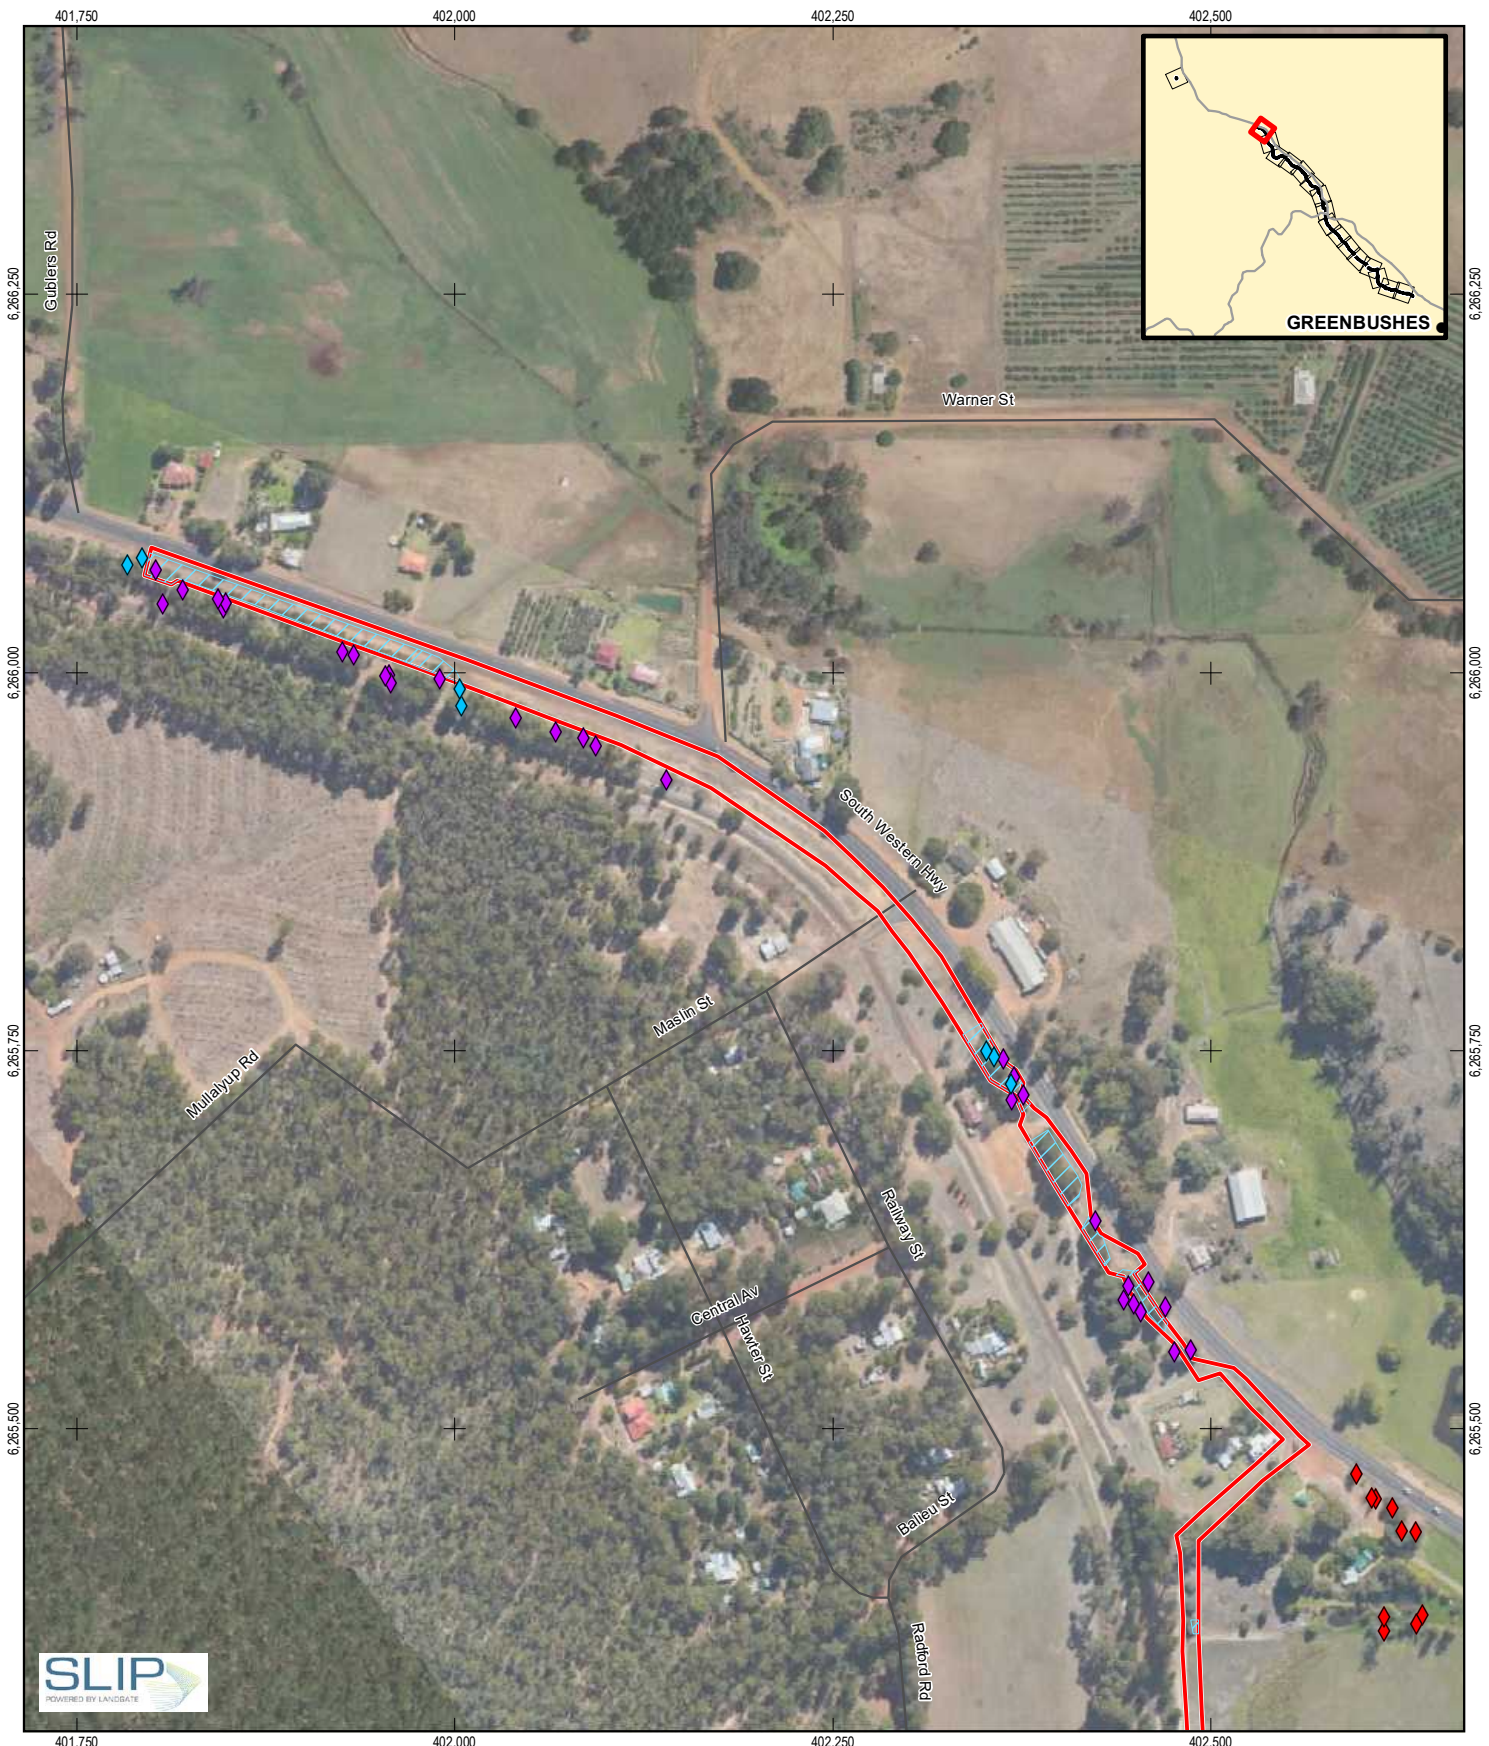

Figure 5. 1

LEGEND

Black Cockatoo Habitat

- Marri (*Corymbia calophylla*) - No hollows
- Jarrah (*Eucalyptus marginata*) - No hollows
- Flooded Gum (*Eucalyptus rudis*) - No hollows
- Local Road
- Black cockatoo foraging areas
- Impact area

Water Corporation	Job Number 61-35763-01
Greenbushes to Kirup Link EIA and Approvals	Revision 4
	Date 05 Feb 2019