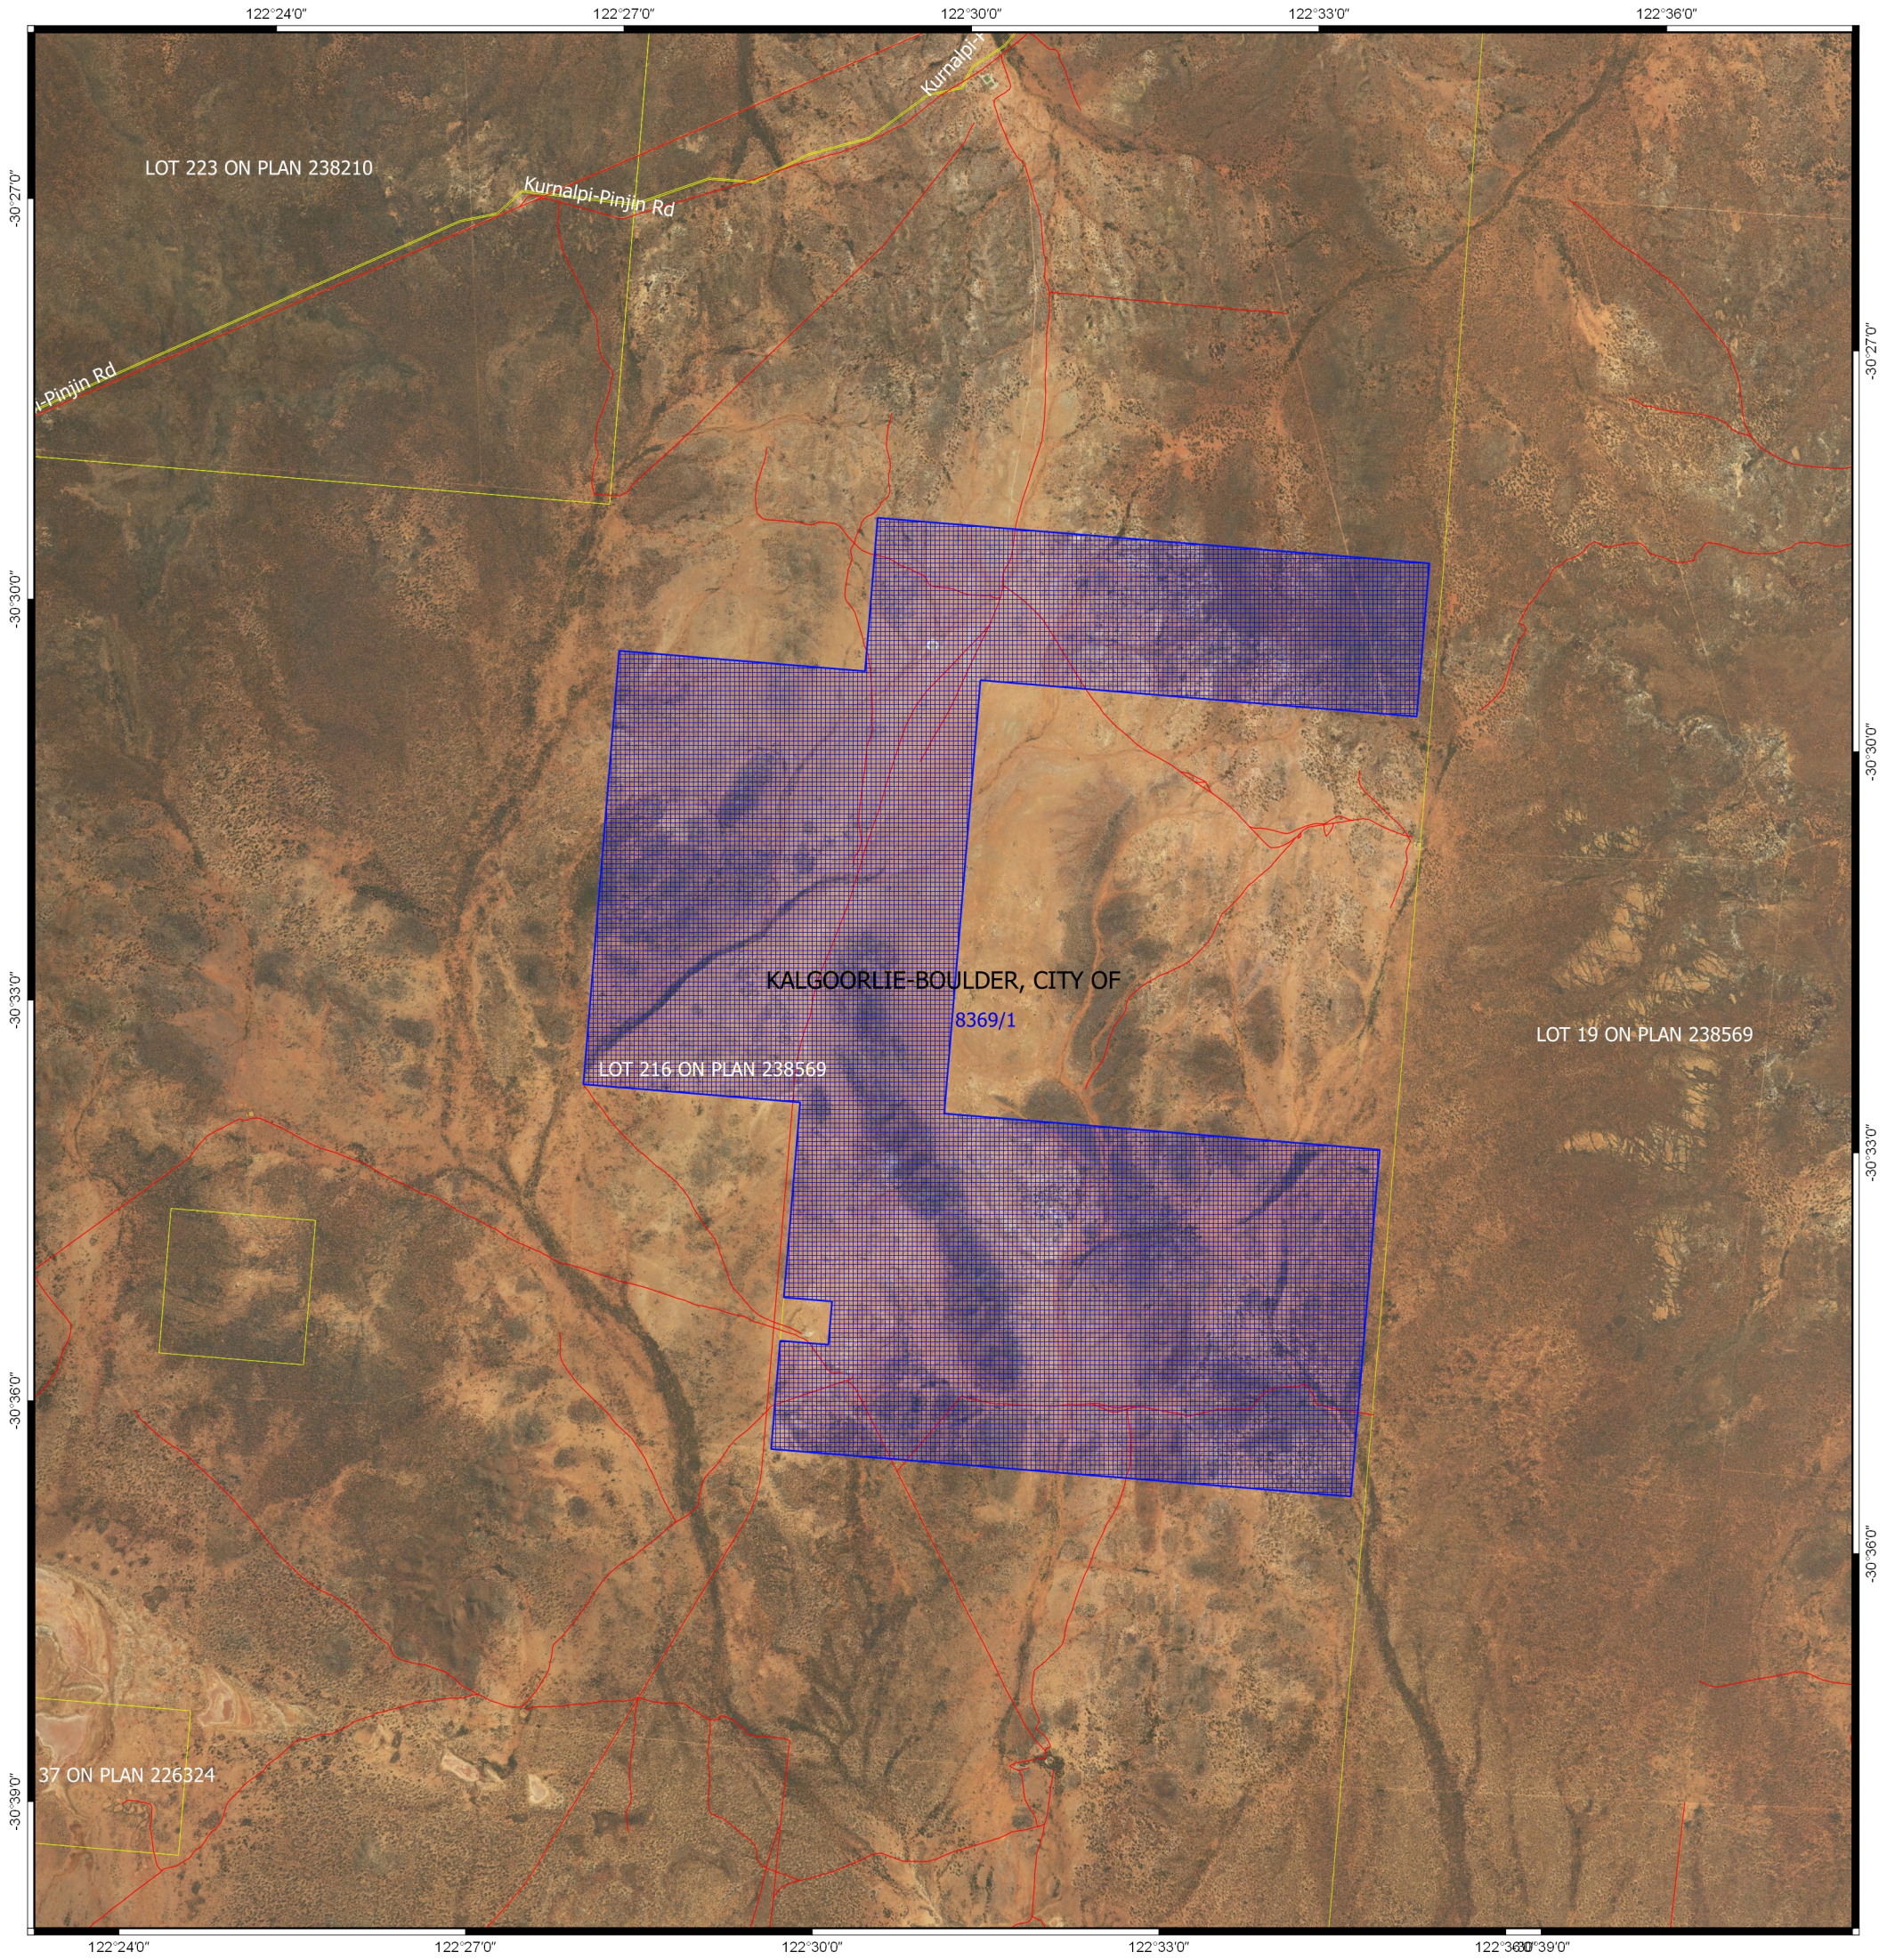

CPS 8369/1 - Map

Legend

-  CPS areas applied to clear base layers
-  Local Government Authorities
-  Road Centrelines
-  Cadastre
- Image

MGA 94
Geocentric Datum of Australia 1994

GOVERNMENT OF
WESTERN AUSTRALIA