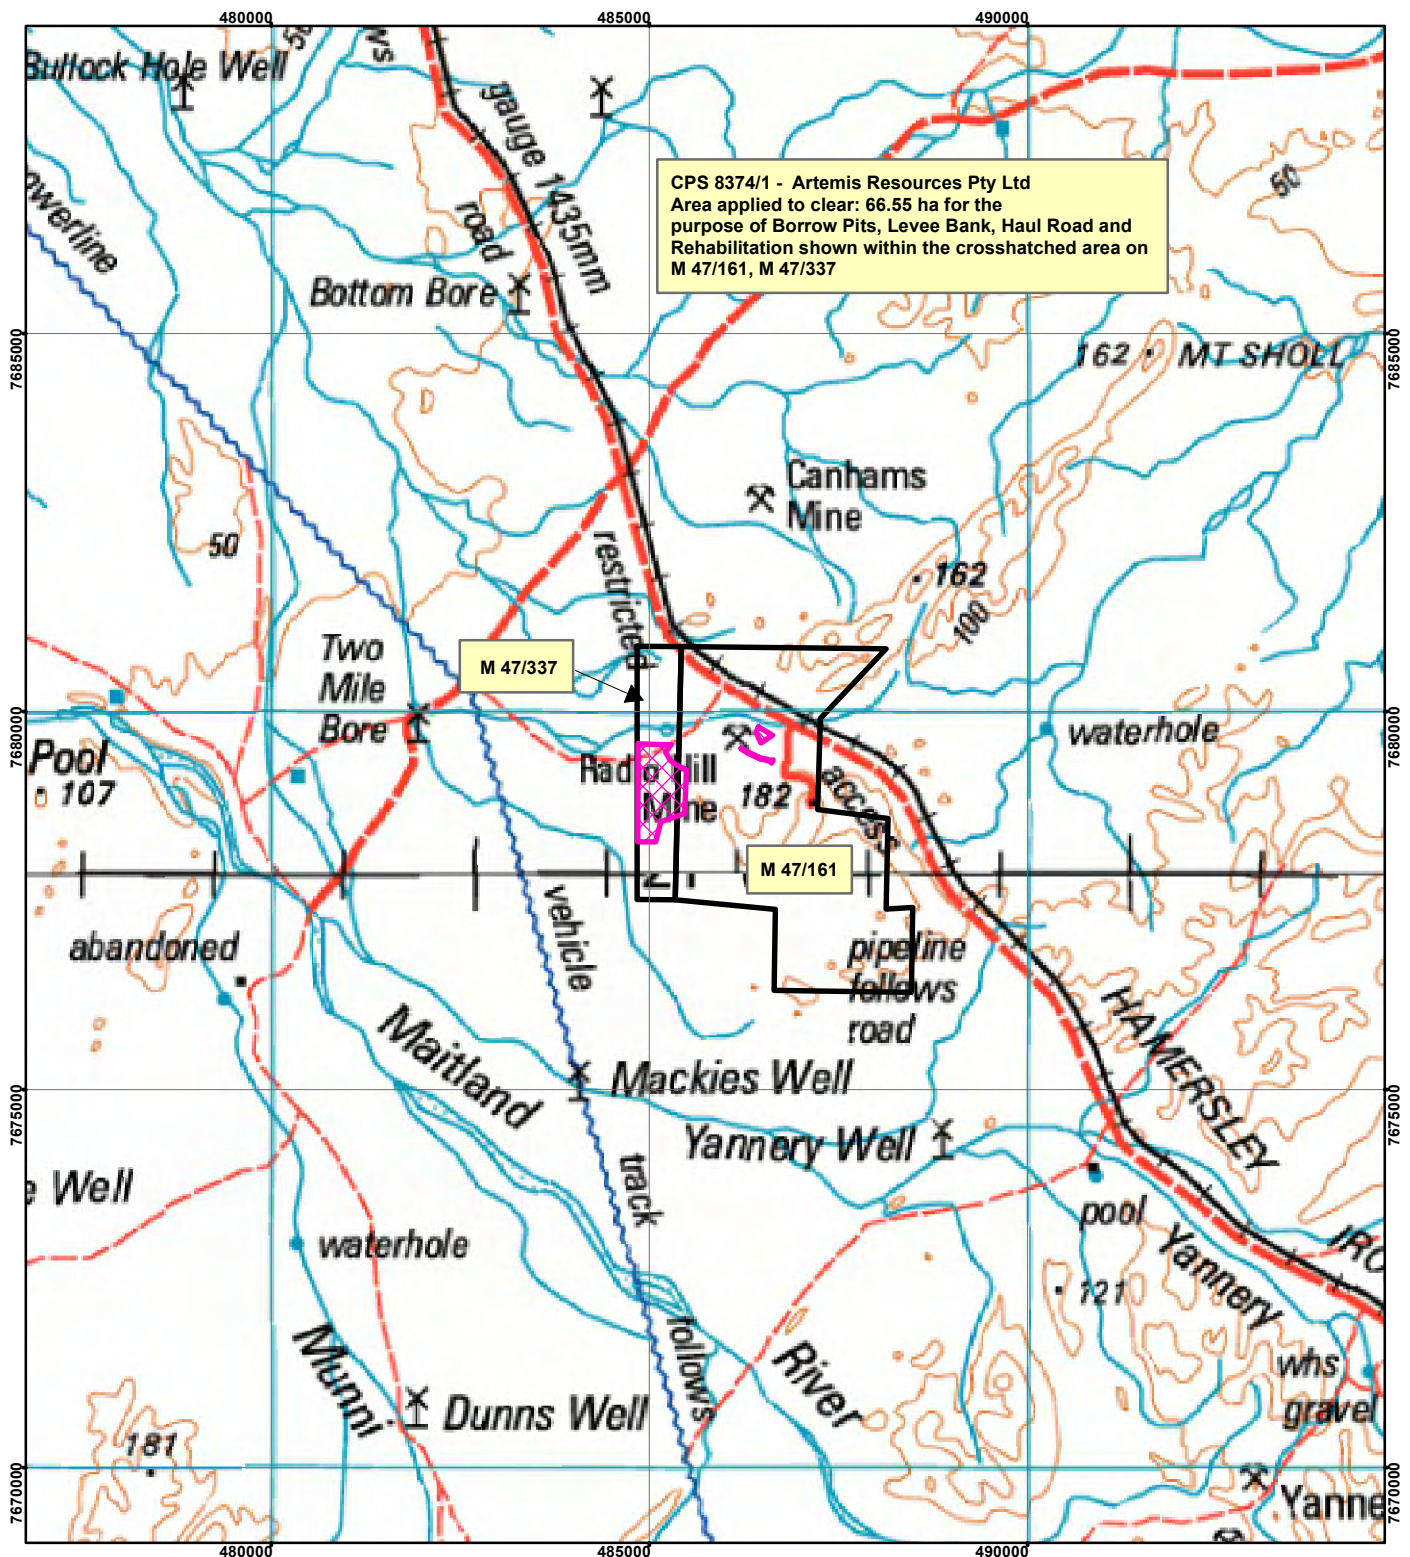

## Legend

-  Clearing Instruments
-  Mining Tenements

Geocentric Datum Australia 1994

Note: the data in this map have not been projected. This may result in geometric distortion or measurement inaccuracies.